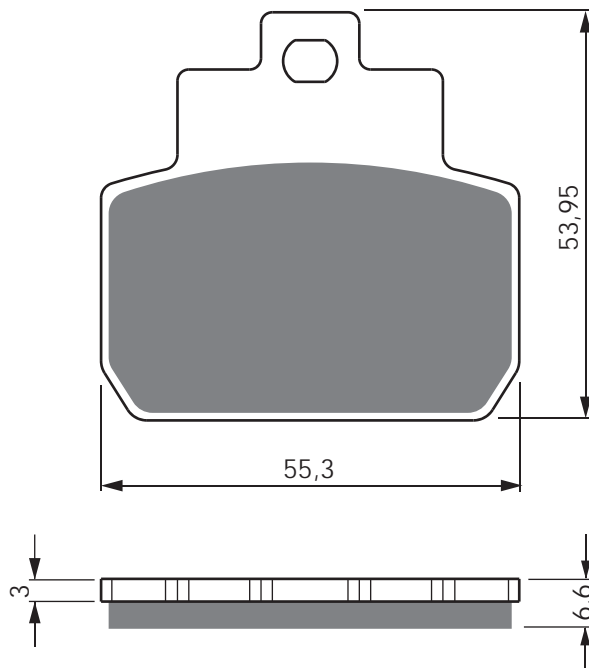

PART NUMBER

263

AD

S3

PIAGGIO

MP	125 (Carb models) (12" rear wheel)	06 - 08 R
X8	125	05 - 06 R
X8	125 ie	07 R
X8	150 Street	07 R
MP3	250 (EFi)(12" rear wheel)	06 - 08 R
X8	250 ie	05 - 07 R
X9	250	05 - 07 R
	500 Beverley	06 R

EQUIVALENTS OEM

497429	647080	647400