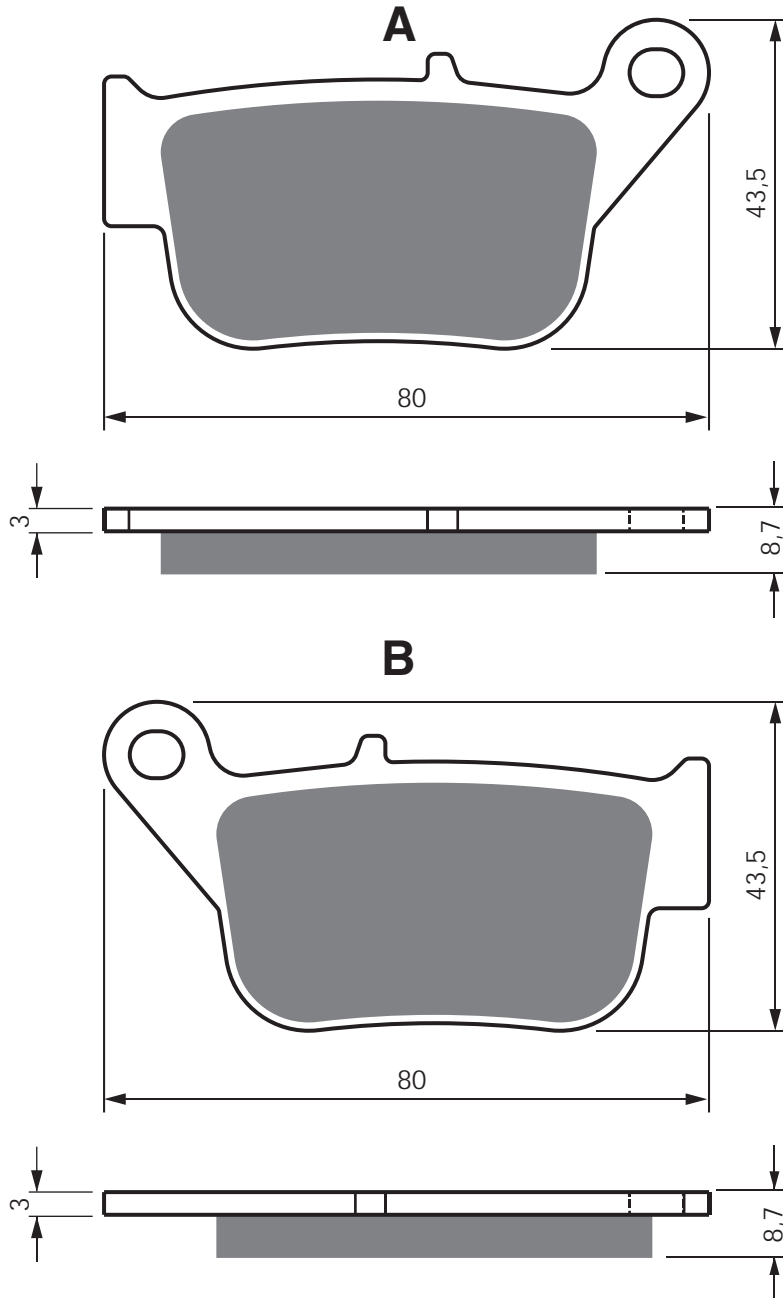

PART NUMBER

348

AD

S3

**S33
RACING**

YAMAHA

X-MAX	250 (2DL/Non ABS/Heng Tong R/ Caliper) - See YP 250 R X-MAX	14 - 16 R
YP	250 R X-MAX (2DL/Non ABS/ Heng Tong R/Caliper)	14 - 16 R

EQUIVALENTS OEM

2DL F5811 00