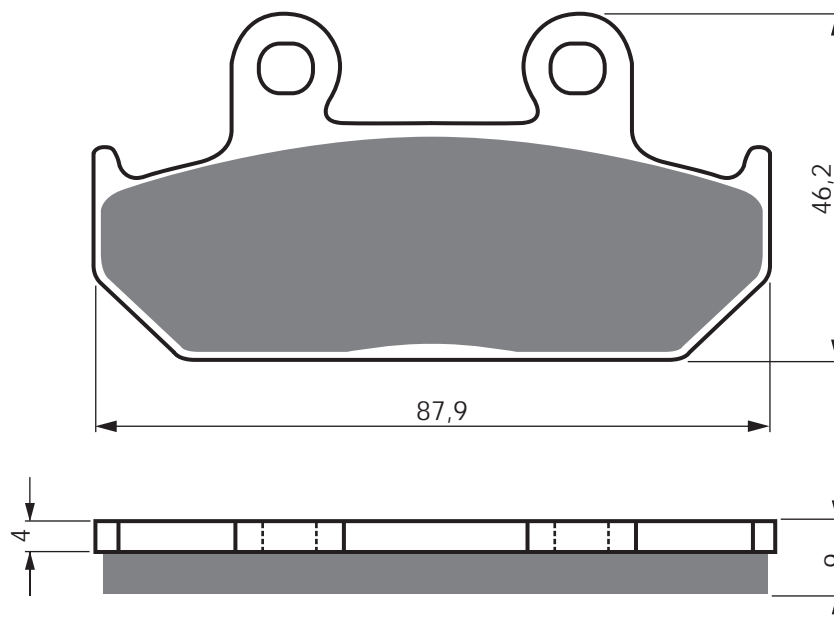

Disc Brake Pads

AD

S3

**S33
RACING**

GAGIVA

	500 Canyon	96 – 00 F
	600 Canyon	96 – 99 F
E	750 Elefant	93 – 95 F
E	900 Elefant Dakar Rep (300mm front disc)	90 F
E	900 ie Lucky Explorer (296 mm front disc)	90 F
E	900 ie GT (296mm front disc)	91 – 92 F