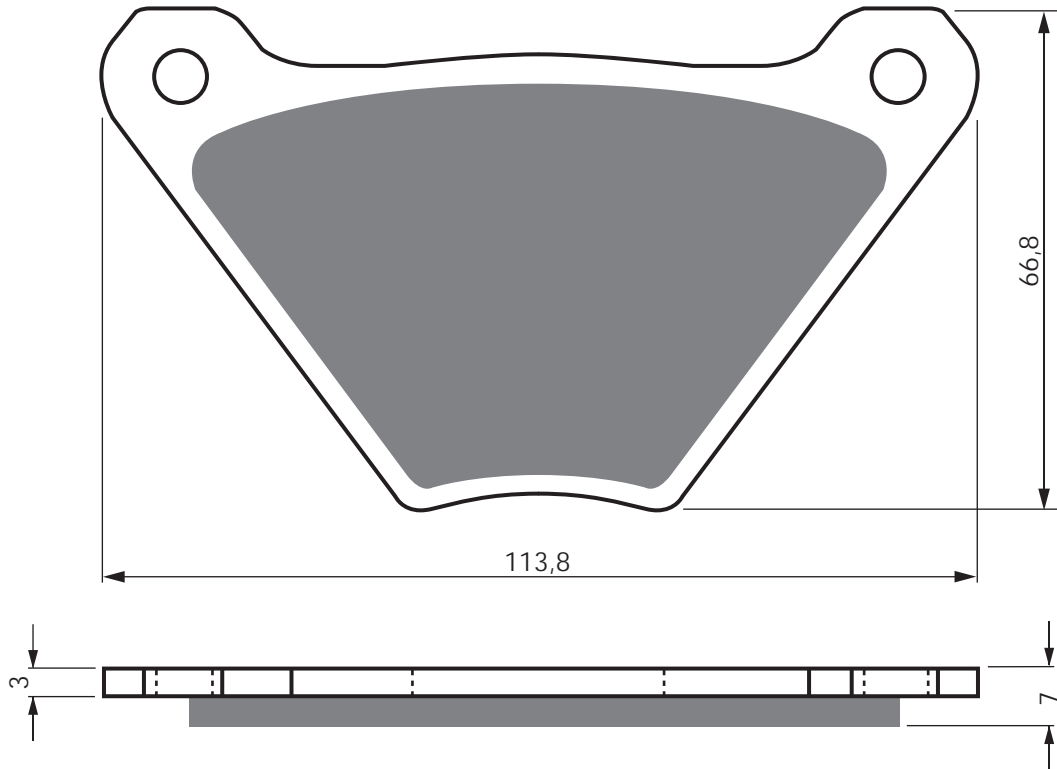

PART NUMBER

060

AD

S3

HARLEY DAVIDSON

FX/FXE/FXEF/FXWG/FXS	73 - 83 R
FL/FHL	72 - 84 F
FL/FHL	72 - 84 R

EQUIVALENTS OEM

44005 74	44135 74A	44005-78