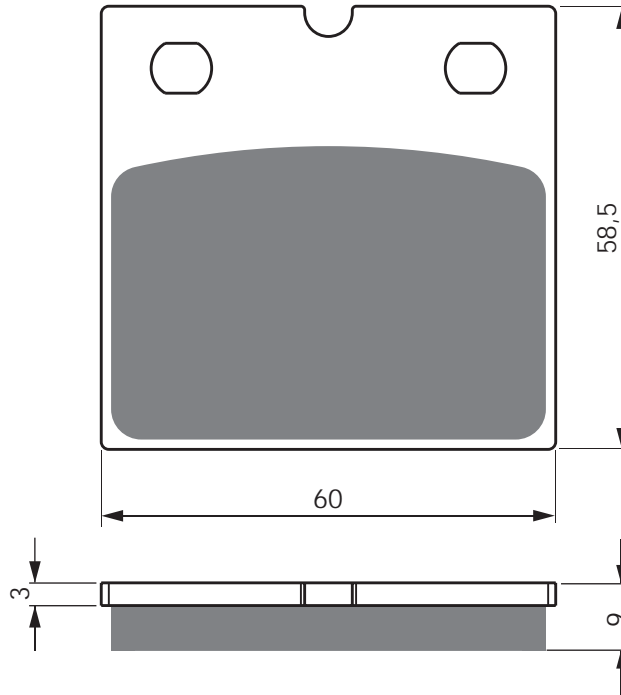

PART NUMBER

197

AD

S3

**S33
RACING**

BENELLI

900 SE1 (6 cyl)	83	R

BMW

R 65	88 – 89	F
R 80/R 80 RT	84 – 95	F
R 80 GS	87 – 95	F
R 80 PD/CH	90 – 95	F
R 850 GS	96	F
R 100 GS	86 – 94	F
R 100 PD	89 – 96	F

LAVERDA

1000 RGS Corsa	84	F

MOTO-GUZZI

850 Le Mans III (12 spoke cast wheel)	81	84 R
1000 1000 SP (12 spoke cast wheel/ dished front discs)	79	83 R

EQUIVALENTS OEM

34 11 1 354 720	34 11 2 331 177	34 11 2 314 545	34 11 2 310 601	18654660	GV18654660