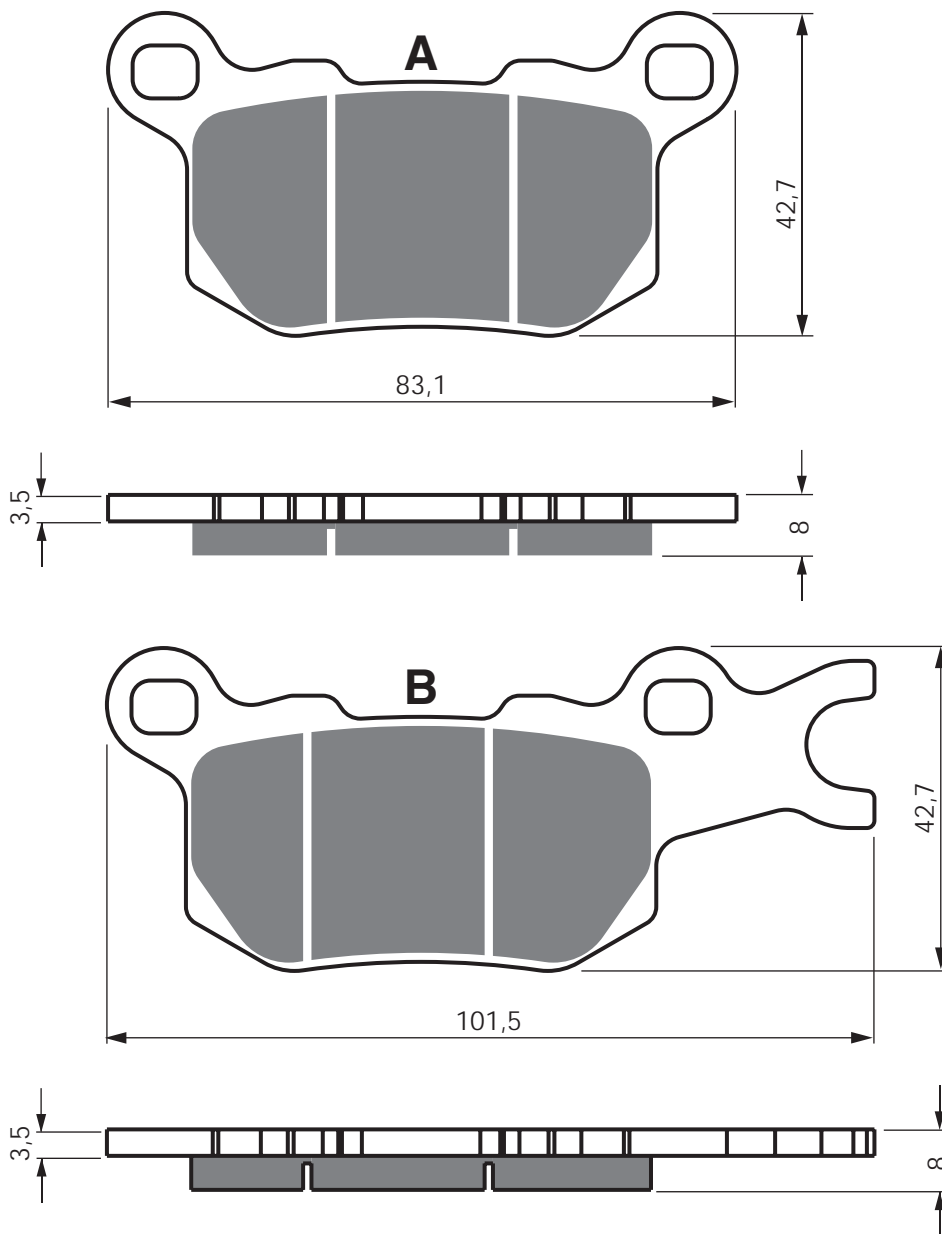

PART NUMBER

377

AD

K1

K5

S3

S33
RACING

CAN-AM

Defender	799	16	R(Left)
Defender	976	16	R(Left)
Defender	799 DPS	16	R(Left)
Defender	976 DPS	16	R(Left)
Defender	976 XT	16	R(Left)
Defender	799 XT	16	R(Left)
Defender	976 XT Cab	16	R(Left)
Defender	799 XT Cab	16	R(Left)

EQUIVALENTS OEM

715 900 381