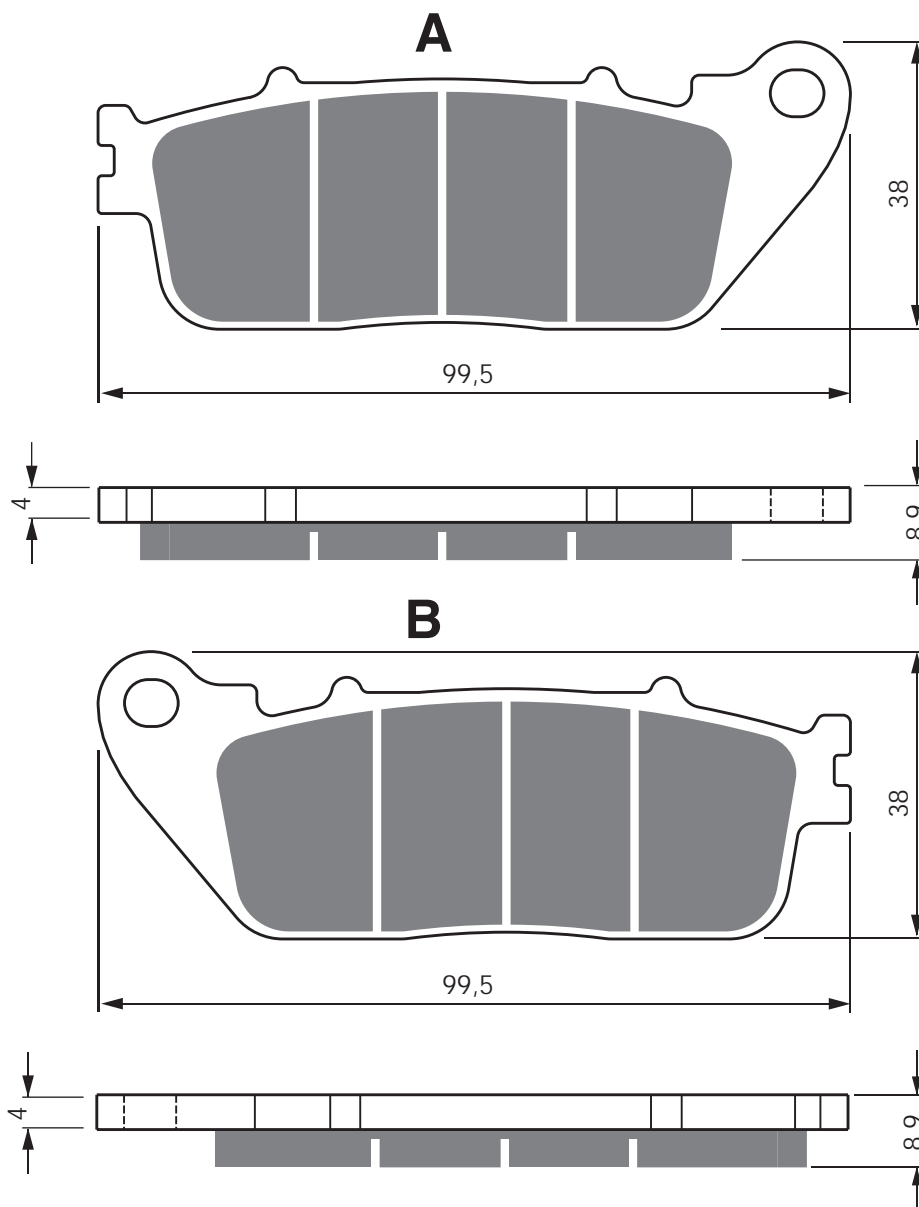

PART NUMBER

277

AD

S3

S33
RACING

HONDA

VFR	800	XC Crossrunner 800	12 – 14 R
VFR	800	F (ABS Model)	14 – 16 R
VFR	800	FA	14 – 15 R
VFR	800	XA (Crossrunner/ABS)	11 – 13 R
VFR	800	XA (Crossrunner/ABS)	15 – 16 R
CB	1000	R9/RA/RB/RC/RD/RE/RF Non ABS Model	09 – 15 R
CB	1000	RA9/RAA/RAB/RAC/RAD/RAE/ RAF/RAG (ABS Model)	09 – 16 R
VFR	1200	FAA/FAB/FAC/FAE	10 – 14 R
VFR	1200	FA - GT	14 – 15 F
VFR	1200	FAD - DCT/GT	14 – 15 F

EQUIVALENTS OEM

06435 MFN D01

06435 MFN D11

06435-MJM-D01