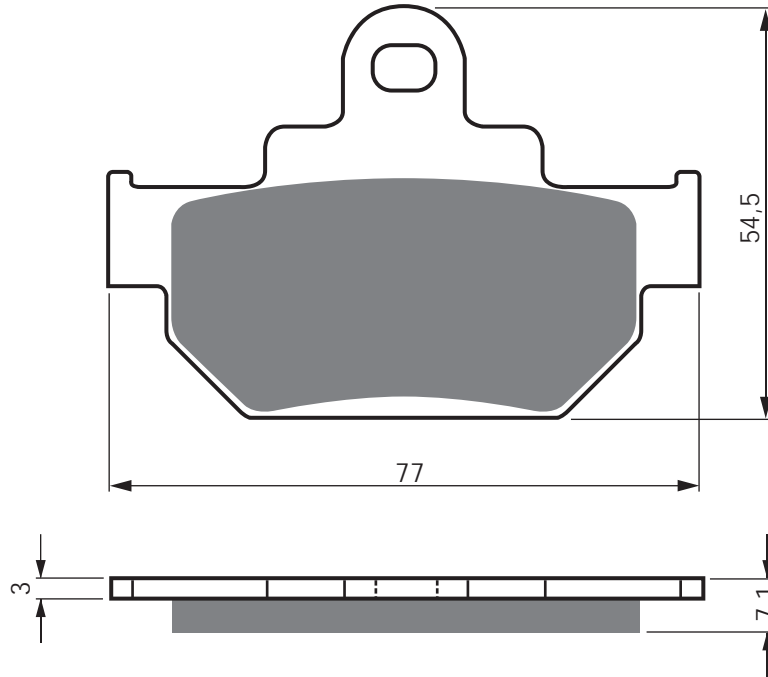

PART NUMBER

030

AD

S3

SUZUKI

GZ	125	W/X/Y/K1-K9, Marauder'	98 - 10	F
RM	125	/250 F/G	85 - 86	F
TU	125	X Super Classic	99	F
VL	125	Y/K1/K2/K3/K4/K5/K6/K7 Intruder	00 - 08	F
GZ	250	K2-K8 Maurader	02 - 08	F
GZ	250	X/Y/K1	99 - 01	F
TU	250	XV/XW	97 - 00	F
TU	250	S/T/XS/XT/X-ST/XSV/XT-W (NJ47A 10001-115972)	92 - 97	F
VL	250	Y/K1/K5/K6/K7 Intruder	00-01 - /05-07	F
LS	650	„Savage“ FG/PK/PM/PR/PG/PT/ PV/PW/PX	87 - 99	F

SIAMOTO

250	Geco	04	F

MAICO

All Models	86 - 88	F&R

EQUIVALENTS OEM

59300 24830	59340 14600	59340 24B00	59340 24B10