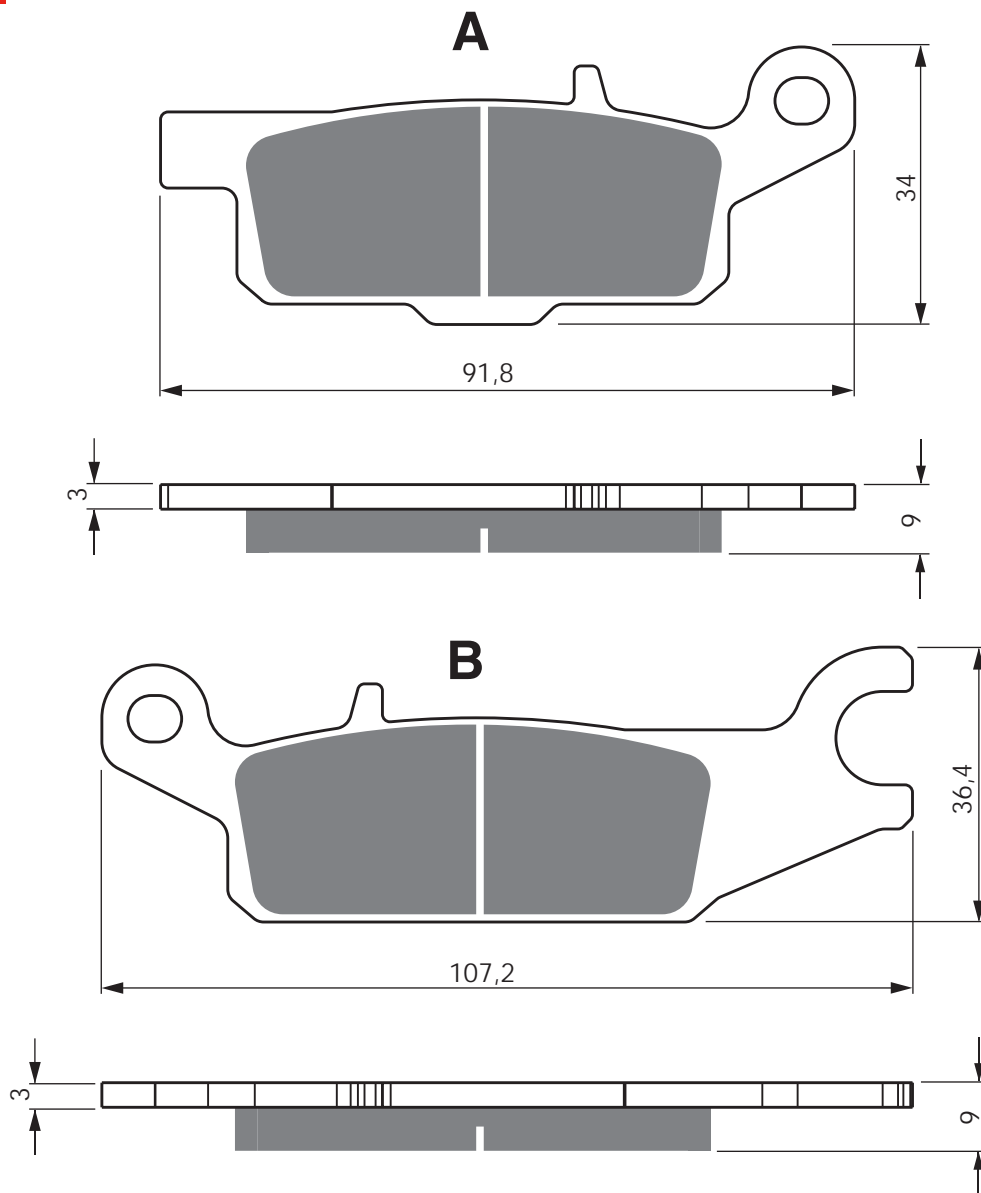

PART NUMBER

255

AD

K1

K5

S3

YAMAHA

YFM	700	FWAD Grizzly EPS	07 – 14 R(left)
YFM	550	FWA Grizzly IRS	11 – 14 R(left)
YFM	550	FWAD Grizzly EPS (Power Steering)	11 – 14 R(left)

EQUIVALENTS OEM

3B4 W0046 00