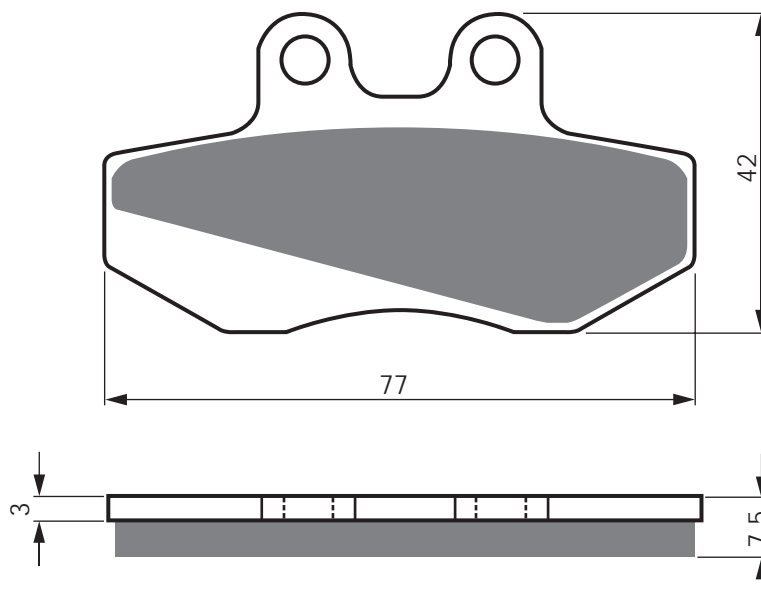

PART NUMBER

095

AD

S3

AJP

PR4	125	Enduro	04 - 09	F
PR4	125	Supermotard	04 - 09	F
PR4	200	Enduro	04 - 09	F
PR4	200	Supermotard	04 - 09	F

APRILIA

		RX3-5 Marce (M/N/P/R)	91 - 94	F
		125 Classic	96 - 01	F
		125 (N) Tuareg Rally	93	F
		125 Pegaso	91	F
		125 Classic	99	F
		600 Pegaso	91	F

BETA

		RK6	93 - 96	F	
		RK6	50 Enduro	97 - 02	F

BULTACO

		Astro SM50		F

CH RACING

		WXE	50 Enduro	05	F
		WSM	50 Motard	05	F
		WXE	125 Enduro	05	F
		WSM	125 Motard	05	F

DERBI

		GPR	50 R	97 - 01	F
		GPR	50 Replica Racing	99 - 03	F
		DRD	50 Senda SM (Double disc model) (SDR1DB)	02 - 03	F
			50 Senda Black Edition	03	F
		R	125 Senda Vin# SCB1A	04	F

EXPLORER

KBR	200		05	F

GAS-GAS

EC	50	Rokie	01 - 04	F
SM	50	Rokie	01 - 04	F

GOES

G	50	X	08 - 09	F&R

HRD

		125 Cabriolet	01	F
		50 Sonic 2 Trail		F
		50 Sonic 2 Supermotard		F
		125 Cabriolet Trail		F
		125 Cabriolet Supermotard		F

HUSQVARNA

SM	50		02	F
WR	50		02	F
WXE	125		07	F

MH/MOTORHISPANIA

		RX	50 Super Racing	06 - 07	F
		RYZ	50 Urban Bike	06 - 10	F
		RYZ	50 Pro Racing Enduro	06 - 10	F

MOTO ROMA

SMX	125		04 - 06	F

PEUGEOT

XP	125	Street Evo 2	05	F
XR6		(2T) 50	03 - 07	F

RIEJU

RR	50	Castrol 50	00 - 02	F
RS1	50		01 - 04	F
MXR	50	Castrol/SMX 50	01 - 02	F
	50	Spike Pro	04	F
SMX	125		02 - 07	F
MRX	125		02 - 08	F

SACHS

		125 Roadster	00 - 03	F

SHERCO

SM	50	Supermotard	03 - 07	F
	50	Enduro (50 EN)	03 - 07	F
	50	Enduro (2T)	02 - 07	F
	50	Supermotard (2T)	02 - 07	F
	125	City Corp (All models)	03 - 07	F
SM	125	/125 City Corp	03 - 06	F

TOMOS

SE	125	F	05 - 08	F

EQUIVALENTS OEM

8113373	8113478	8113604	P00 927 020 64 07 000	214 007 1000002	00009300065	00RTS01A0015
2525230000	R351	00H04702141				

Disc Brake Pads