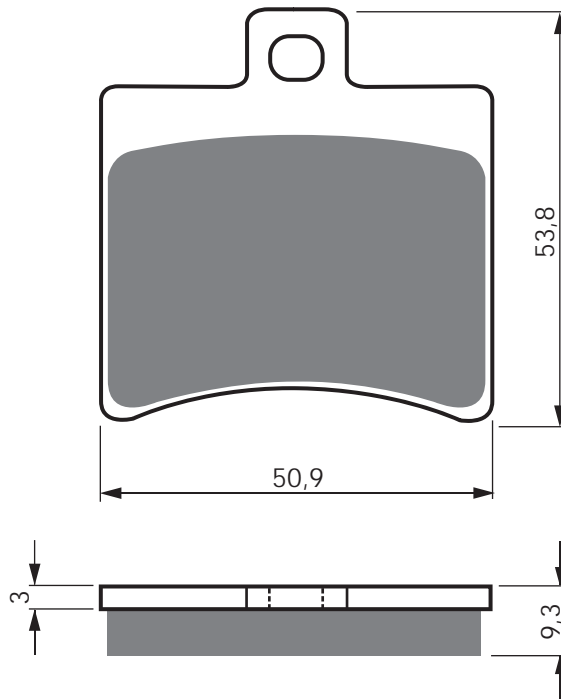

PART NUMBER

150

AD

S3

APRILIA

50	Scarabeo (Ditech) (2T) (SCA00)	01 – 04 R
SR	50 Ditech (LC) (RLD100)	02 – 03 R
SR	50 Street (LC/2T) (TE00/TEA00)	03 – 15 R
SR	50 R/Factory (LC/2T) (VFB00/VFD00)	04 – 15 R
SR	50 H20 (Ditech) (RLA1/RLB1)	00 – 03 R
SR	50 R SBK Aprilia (Replica) (LC)	10 – 11 R
	125 /200/250 Atlantic	03 – 06 R
	125 Atlantic	03 – 10 R
RS	125 (Radial Caliper model) 2T	06 – 14 R
	125 /150/200 Scarabeo	99 – 02 R
	125 /200 Scarabeo	07 – 09 R
	125 150/250 GT	04 – 06 R
	125 Sport City	04 – 08 R
	125 Sport City Cube	08 – 12 R
	200 Atlantic	03 – 05 R
	200 Sport City	04 – 08 R
	200 Sport City Cube	08 – 10 R
	250 Atlantic ie	06 – 08 R
	250 Atlantic	03 – 05 R
	250 Leonardo ST/SP	00 – 04 R
	250 Scarabeo	06 R
	250 Scarabeo ie	07 – 10 R
	250 Sport City ie	06 – 08 R
	250 Sport City Cube	08 – 09 R
	300 Atlantic	10 – 11 R
	300 Sport Cube Blackline	11 R
	300 Leonardo	05 – 06 R
	300 Sport City Cube	08 – 12 R

400	Atlantic Sprint	05 – 08 R
400	Scarabeo ie	07 – 08 R
500	Atlantic	02 – 04 R
500	Atlantic Sprint	05 – 08 R
500	Scarabeo	03 – 06 R
500	Scarabeo ie	07 – 09 R
500	Scarabeo Light	07 R

BENELLI

125	/150 Velvet (13" front wheel/touring)	08 – 12 R
X	125	12 – 13 R
X	150	12 – 13 R
BN	251	14 – 15 R
	250 Velvet	99 – 12 R
	400 Velvet	03 – 04 R

BETA

125	/150 Eikon	00 – 06 R

DERBI

S	125 Boulevard	07 R
	125 Rambla	08 – 12 R
	250 Rambla i	08 – 09 R
	300 Rambla i	10 – 12 R

GENERIC/KSR

S	125 /150/200 Code (4T)	12 – 15 R
X	125 /150/200 Code (4T)	12 – 14 R

H P POWER

50	Iron (2T)	10 – 12 R

HUSQUARNA

GD	250 N	13 – 14 R

HYOSUNG

GD	250 i Naked	13 – 15 R
GT	250 i R (Efi)	14 – 15 R
GT	650 i R	14 – 15 R

ITALJET

400	Marco Polo Scooter	07 – 09 R

KEEWAY

RKV	125	10 – 15 R
TX	125 SM (17" f/wheel)	13 – 15 R
RKV	150	13 – 15 R
RKX	150	13 – 14 R
KXM	200	14 R
KXV	200	14 R
RKX	200	13 – 14 R
RKV	200 S Factory	14 R
RKV	200 S	14 R
TX	200 (19" f/wheel)	13 – 14 R

MALAGUTI

T	125 /150/R180/S250 Madison	99 – 03 R
	125 3 Madison	06 – 09 R
F18	125 /150 Warrior	00 – 03 R
	125 /200 Phantom Max	04 – 08 R
R	125 Madison	03 – 07 R
S	200 Madison	04 R
	250 Madison ie 3	06 – 10 R
	250 Password	05 – 11 R
	250 Phantom Max	04 – 08 R
	250 Madison	04 – 07 R
S	300 Scarabeo	09 – 10 R
K	400 Madison	02 – 06 R
RS	500 Spidermax	04 – 11 R
GT	500 Spidermax	04 – 10 R

PEUGEOT

125	i Citystar	11 – 14 R
125	Citystar Active	13 R

SCARABEO

125	ie	10 – 15 R
125	Net	10 – 11 R
200	ie	10 – 15 R
300	S	09 – 11 R
500	ie	10 – 11 R

TGB

125	i Bellavita (4T)	12 – 14 R
300	i Bellavita (4T)	12 – 14 R

EQUIVALENTS OEM

811 3869	119 491 00	2525371000	R44440161A0	11948600	8213506	8133539
8133946	8213577	8133726	8133946	666397	R050372080000	55120 J41 000
B23 452800000	69301 H08100					

Disc Brake Pads