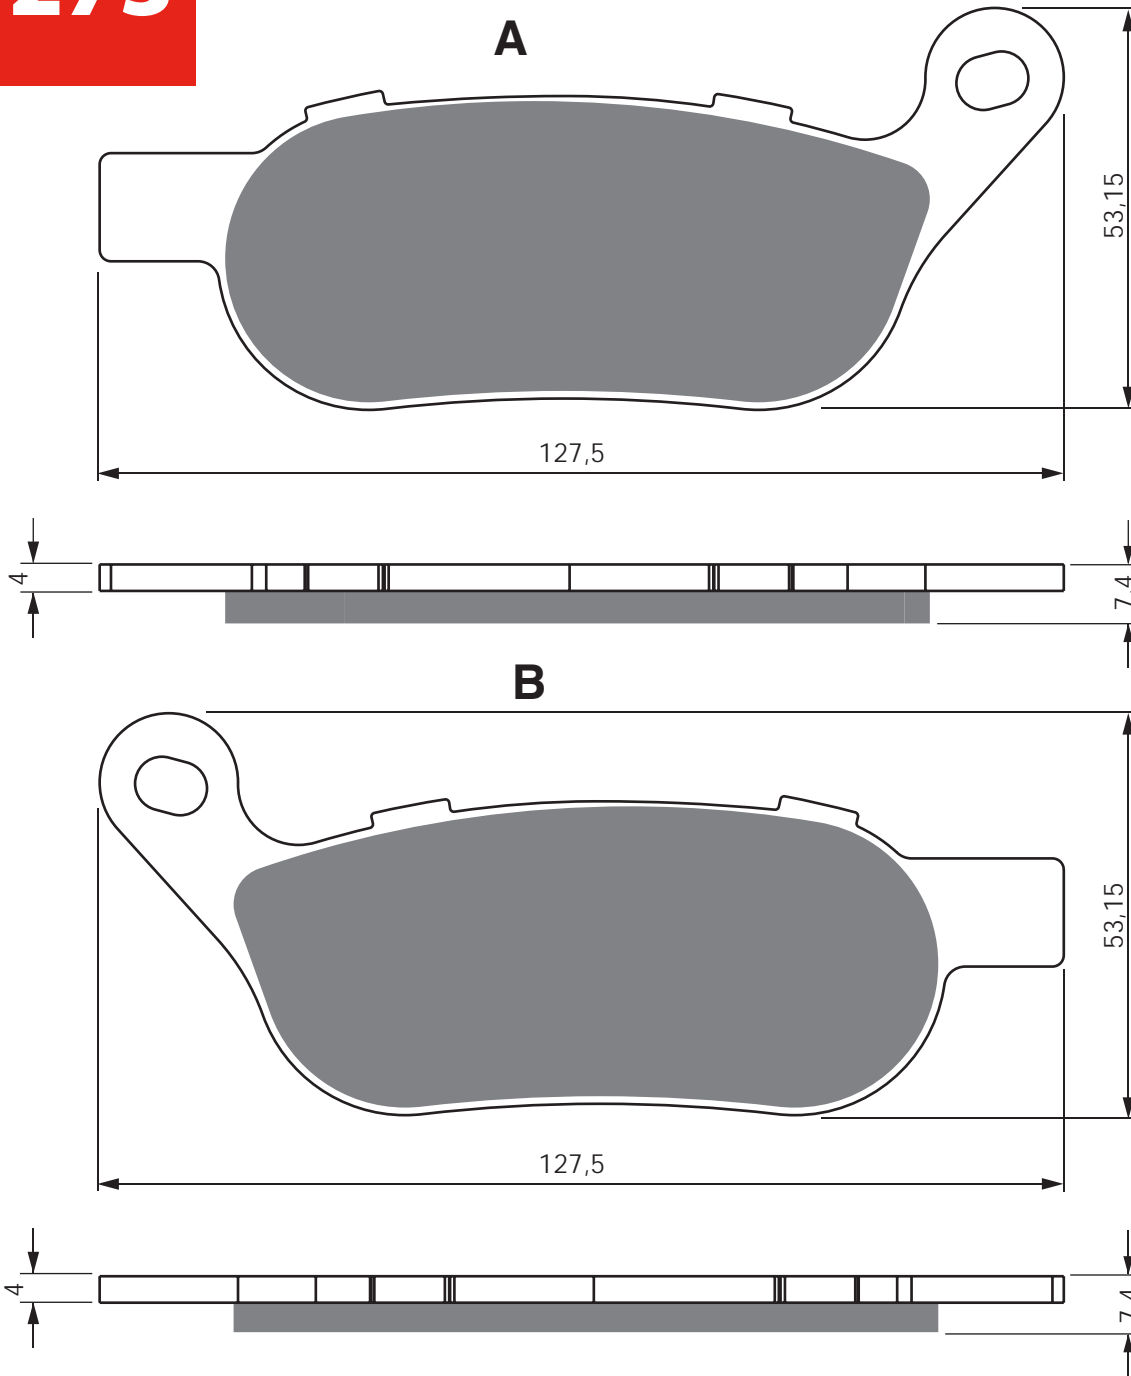

EQUIVALENTS OEM

42831-04

Disc Brake Pads

PART NUMBER

273

AD

S3

S33
RACING