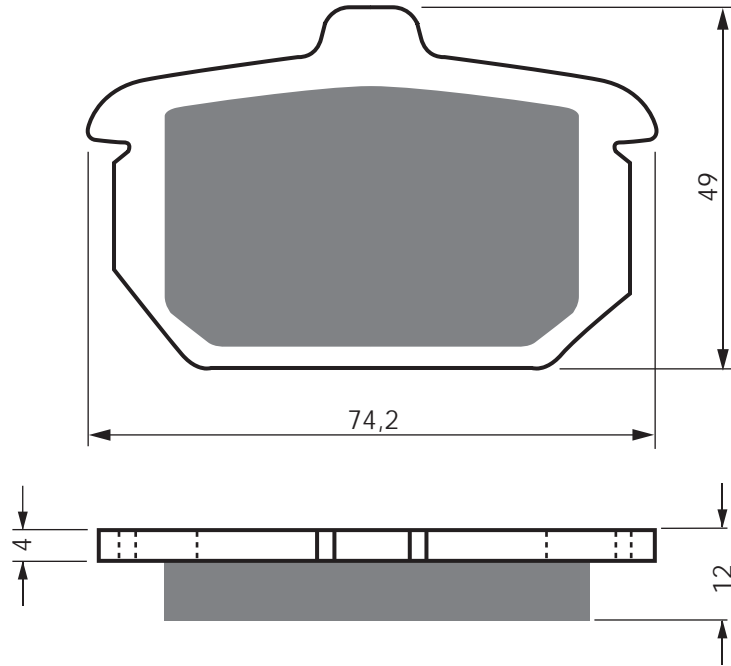

PART NUMBER

058

AD

S3

HARLEY DAVIDSON

FX/FXE/FXEF/FXWG/FXS	84 – 86 R
FXWG/FXSB	83 R
XL/XLH/XLCH/XLS/XLX	82 – 87 R
FXD/FXDL/FXDWG/FXR/FXRS/ FXRT/FXRD/FXLR	82 – 87 R
FXST/FXSTB/FXSTC/FXSTS/ FLST/FLSTC/FLSTF/FLSTS/FLSTN	84 – 87 R

EQUIVALENTS OEM

44209 82

44209 82A