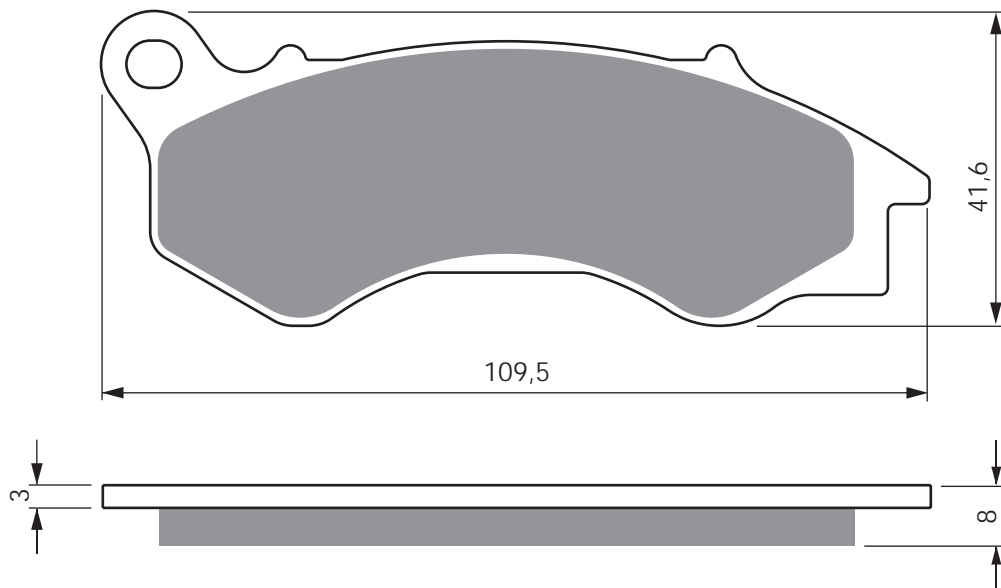

B

HONDA

NSC	50	MPDC Vision (4T) (16" wheels)	12 – 14	F
NSC	50	WHC/T2E/F Vision (4T) (14" wheels)	12 – 16	F
NSC	50	R (14" wheels)	13 – 15	F
NSC	110	WHB/T2E/F Vision 110 (4T)	11 – 16	F
NSC	110	MPDC/E„Vision“ (16" Wheels)	12 – 14	F
SCV	110	(NHX 110 WHA) (4 bolt disc fixing)	10 – 12	F
PCX	125	(WW 125 EX2 C/D/F)	12 – 16	F
SH	125	i Mode (ANC 125 E)	14 – 16	F
PCX	150	(WW 150 EXC2 C/D/F)	12 – 16	F