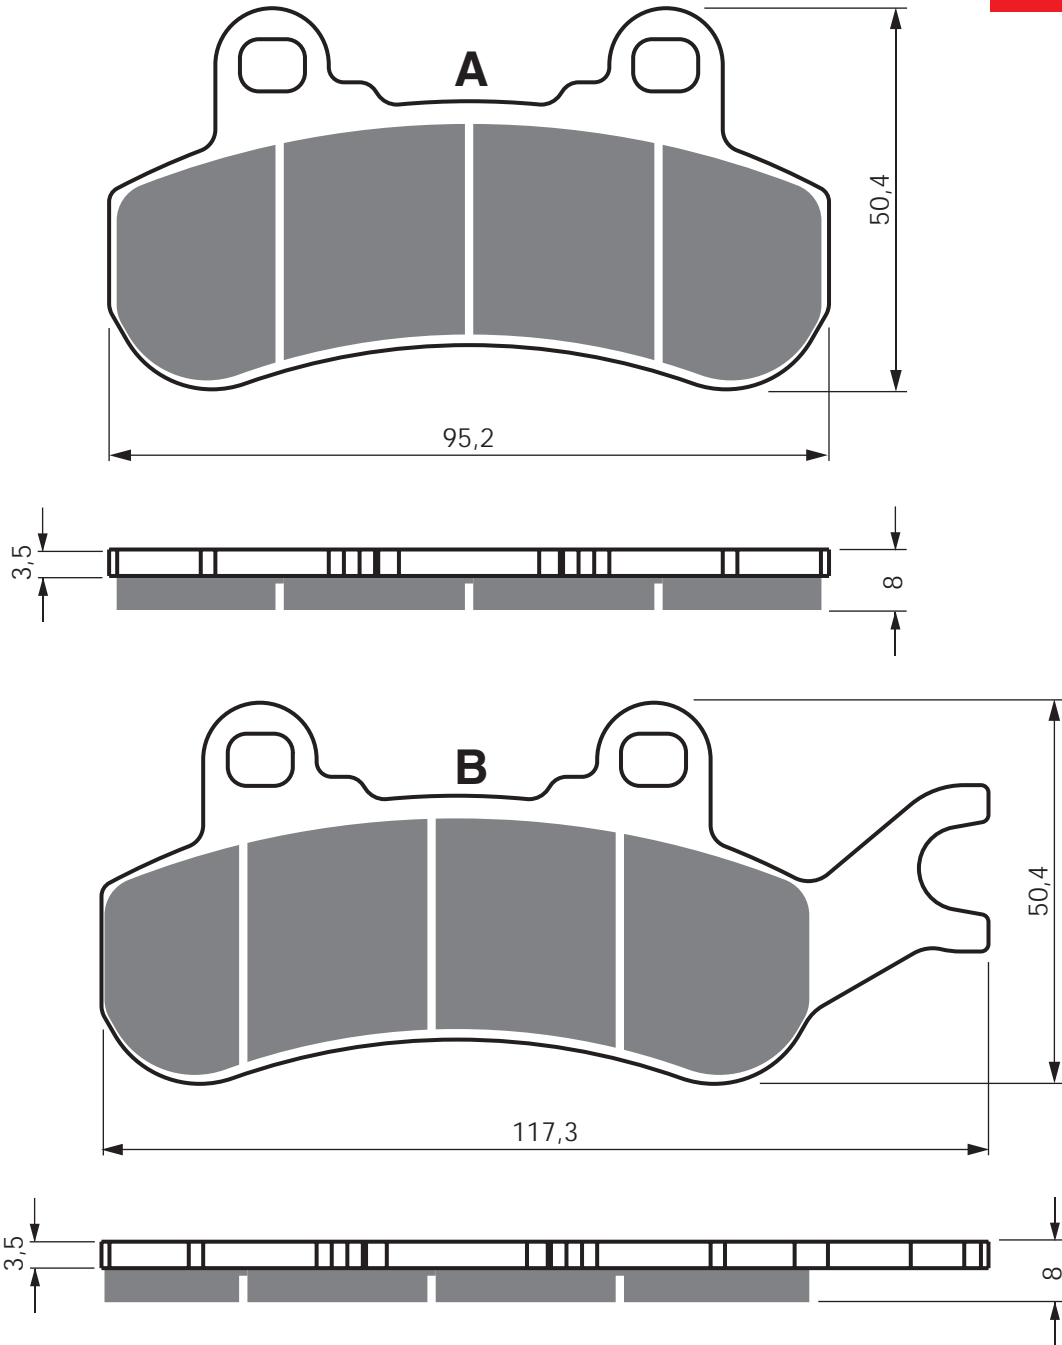

PART NUMBER

378

AD

K1

K5

S3

**S33
RACING**

CAN-AM

Defender	799	16	R(Left)
Defender	976	16	R(Left)
Defender	799 DPS	16	R(Left)
Defender	976 DPS	16	R(Left)
Defender	976 XT	16	R(Left)
Defender	799 XT	16	R(Left)
Defender	976 XT Cab	16	R(Left)
Defender	799 XT Cab	16	R(Left)

EQUIVALENTS OEM

715 900 379