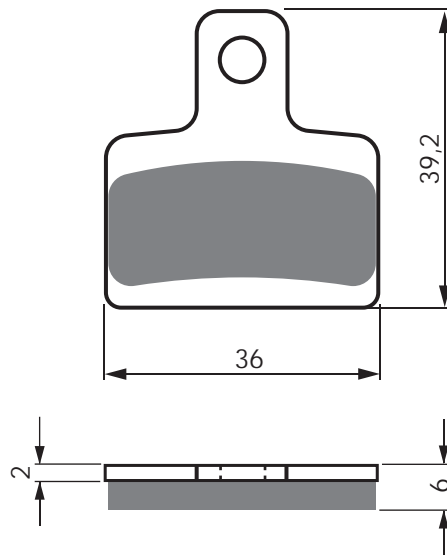

PART NUMBER

199

AD

K1

K5

S3

S33
RACING

SCORPA