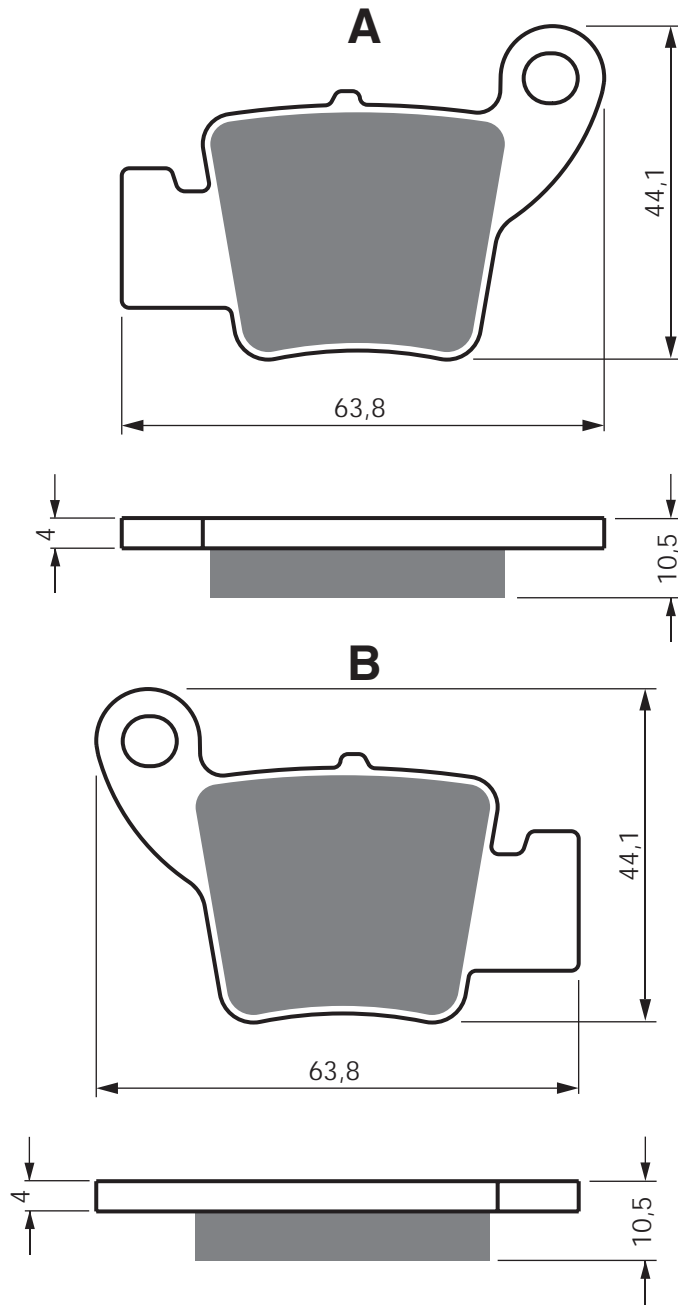

PART NUMBER

364

AD

K1

K5

S3

**S33
RACING**

AJP

PR3	125 Trial	13 - 15 R
PR3	125 Enduro	13 - 15 R
PR3	125 Enduro Pro	13 - 15 R
PR3	125 Supermoto	13 - 15 R
PR3	240 MX Pro	13 - 15 R
PR4	125 Enduro	13 - 15 R
PR4	125 Enduro Pro	13 - 15 R

PR4	125 Extreme	13 - 15 R
PR4	125 Supermoto	13 - 15 R
PR3	200 Enduro	12 - 14 R
PR3	200 Enduro Pro	12 - 14 R
PR3	200 M/X Pro	12 - 14 R
PR3	200 Supermoto	12 - 14 R
PR4	200 Enduro	12 - 14 R
PR4	200 Extreme	12 - 14 R

PR4	200 Supermoto	12 - 14 R
PR4	200 Enduro Pro	12 - 14 R
PR4	240 Extreme	13 - 15 R
PR5	250 Enduro	10 - 15 R
PR5	250 Extreme	10 - 15 R
PR5	250 Supermoto	10 - 15 R

EQUIVALENTS OEM

00TRA01A0058

Disc Brake Pads