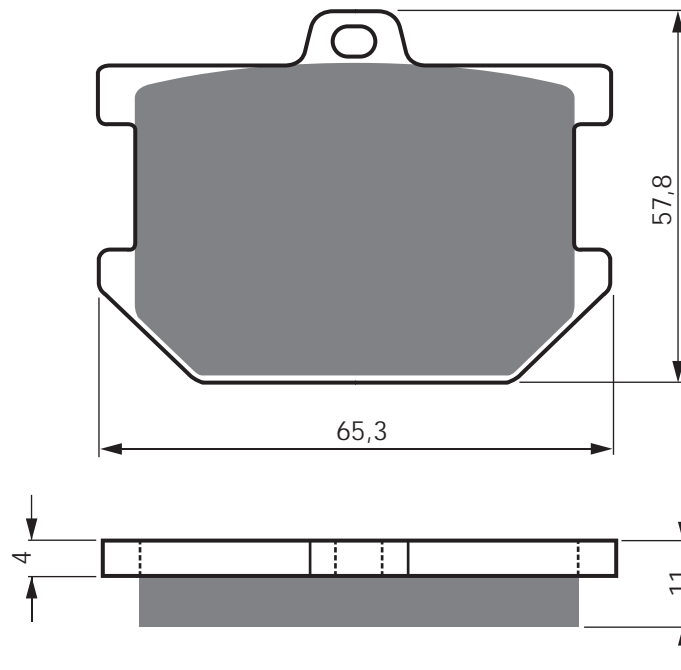

PART NUMBER

082

AD

S3

YAMAHA

XS	250 C	78	F&R
XS	250 D/E	79-81	F
XS	360 C	76	F&R
XS	400 C	78	F&R
XS	400	79	F
SR	500	78-82	F
XS	500 C/D	78-79	F&R
XJ	650	80-84	F
XJ	650 LH Midnight	81	F
XJ	650 RJ,Seca'	82	F

XS	650	77-81	F
XS	650 SE	79-80	F&R
XS	650 SE	81	F
XS	750	77-79	F&R
XS	750 SE	79-80	R
XS	850	80	F&R
XV	1000 TRI	81	F
XS	1100	78-80	F&R
XS	1100 S	81	R

EQUIVALENTS OEM

1J3 20000 11	1J3 20000 13	1J3 20000 63	1J3 20000 64	1J3 20000 70	1J3 W0045 00	1J3 W0046 00
1J9 20000 02	1L9 W0045 00	1L9 W0046 00	JU4 W0046 01	1U4 W0046 02	2J2 W0046 00	2J2 W0046 01
2M0 W0046 00	2M0 W0046 01	3G1 W0046 00	3H5 W0045 00	3H5 W0045 01	4K0 W0045 00	4K0 W0045 01
4K0 W0045 02						

Disc Brake Pads