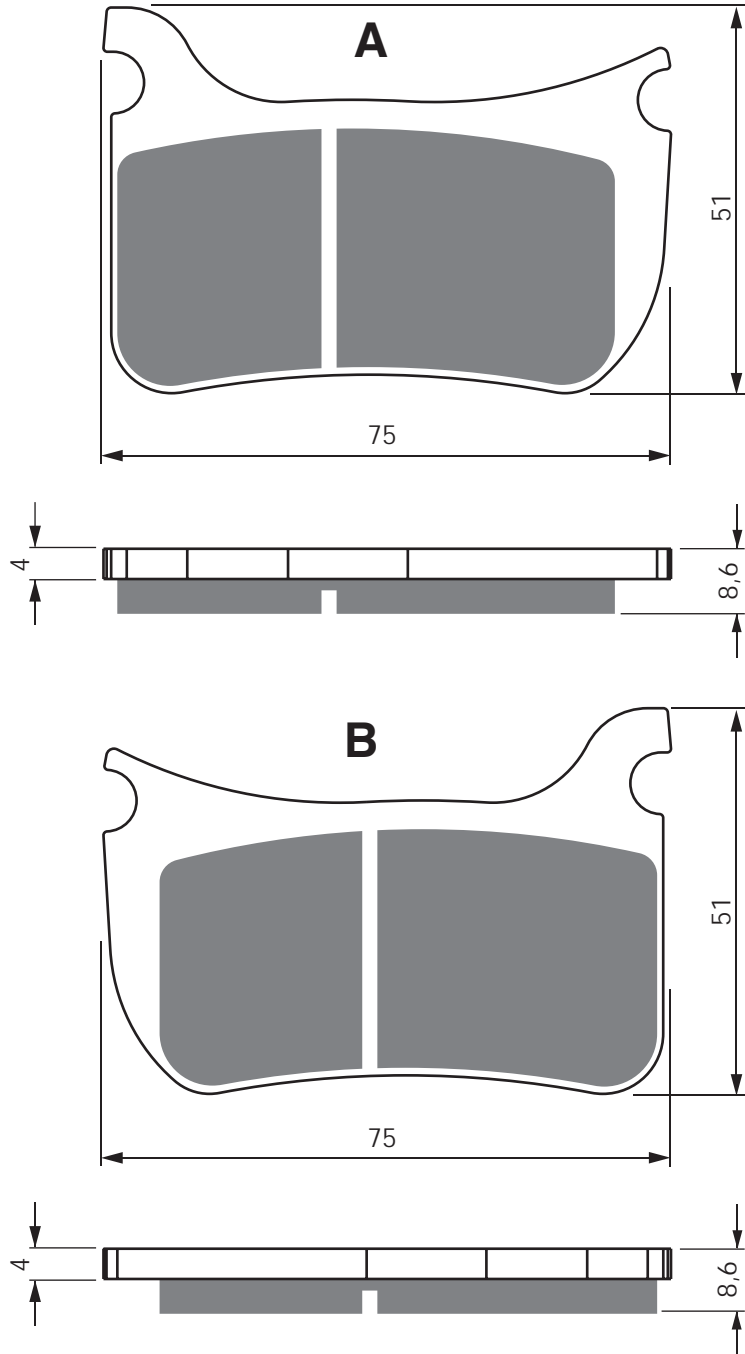

PART NUMBER

276

AD

S3

GP5

GP6

GP7

BERINGER

R 1200 S 4 Piston Caliper F

Disc Brake Pads