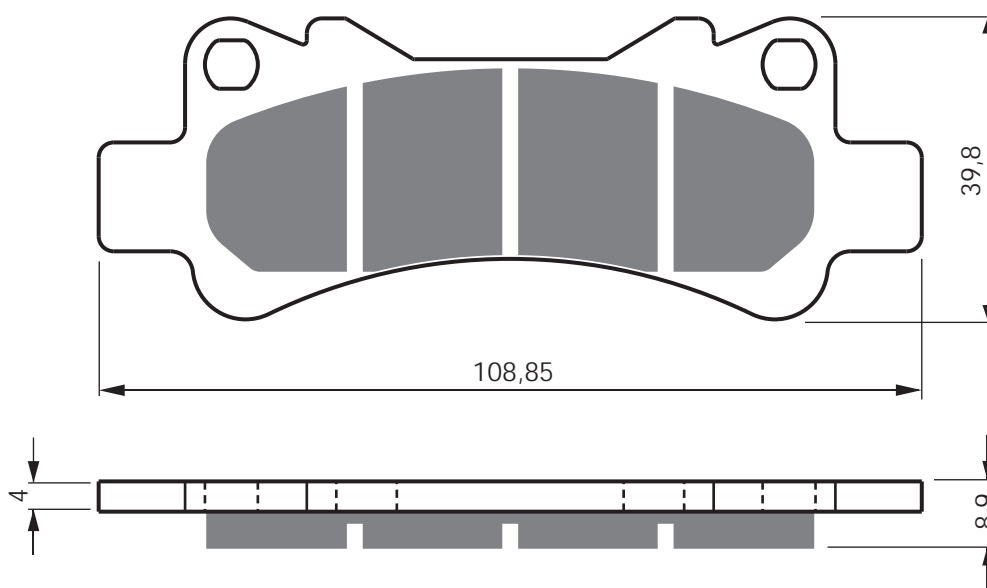

PART NUMBER

229

AD

S3

S33
RACING

NISSIN

3 Piston racing rear caliper R