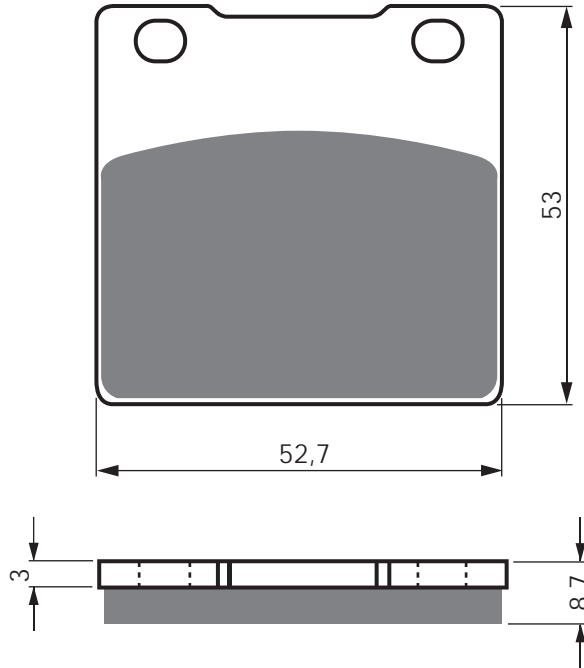

PART NUMBER

016

AD	S3	S33 RACING

HYOSUNG

250	Comet	02	R
600	Comet	02	R

MAGNI

1200 Sport,S'	01	R

KAWASAKI

Z	250	A1/A2/A3	78-81	R
ZXR	400	(L1-L9)	91-03	R
ZXR	400	H1/H2	89-90	R
ZXR	400	J1/J2	89-90	R
ZXR	400	R (ZX 400 M1-M4)	91-94	R
ZXR	750	H1/H2/J1/J2/K1/L1/L2/L3/M1/M2	89-95	R
ZX-7R	750	(ZX 750 P1/P2/P3/P4/P5/P6/P7)	96-03	R
ZZR	1100	D1-D9	93-01	R
ZRX	1100	(ZR 1100 C1/C2/C3/C4)	97-00	R
ZX12R	1200	(ZX 1200 A1/A2/B1/B2)	00-03	R
ZRX	1200	R (A1/A2/A3/A4/A5/A6F)	01-08	R
ZRX	1200	S (B1-B3)	01-04	R
ZZR	1200	C1H/C2H	02-04	R
ZX	1200	(ZX 1200 B3/B4/B6F)	04-06	R

SUZUKI

GSF	250	N/ZM/P/NP/ZP/N/NR	92-96	R
GSF	250	VS/VT/VV/VVZ/VW/VX/VY Bandit (GJ77)	95-00	R
GSX	250	R CH/H (GJ72A)		R
GSX	250	SSM Katana (GJ76A)	91	R
GSX	250	FL/FM/FN/FP/FR/FS/FT/FV/FW Across	90-98	R

GSXR	250	J (GJ72A)		R
GSXR	250	CK		R
GSXR	250	RK (GJ73A)	89	R
RG	250	WD „Gamma“	83	F&R
RG	250	WE/FG/CH/FH/„Gamma“	84-88	R
RGV	250	J/K/L	88-90	R
TV	250	J/K/AK/L (VJ21A) Wolf	88-90	R
SG	350	N „Goose“	92	R
GSXR	400	H	87	R
GSXR	400	J/RR/RAK (GK73A)	88-90	R
GSXR	400	RL/RM/RN/RP/RS (GK76A)	90-95	R
GSF	400	All models (Bandit)	89-97	R
GSX	400	R2/RG (GK71B/F)		R
GSX	400	X/XA/XS Impulse		R
GSX	400	FJ/FK/FAK/FL (GK74A)	88-90	R
GSX	400	R/S/T/ZR/ZS/ZT/X Impulse Type S	94-99	R
GSX	400	FW/FWS/FWS-2		F&R
GSX	400	SSN (GK77A) Katana	92	R
GSX	400	FSV/FSK1 (GK7B) Inazuma	00	R
RF	400	RP/RR/VR/RT/RVT/RV-V (GK78A)	93-97	R
RG	400	EW/2G/EWH Walter Wolf (Type 1&2)	85-87	R
SV	400	N (VK53A)	98	R
SV	400	SV (VK53A)	98	R
SV	400	X/Y/K1/K2	00-02	R
SV	400	SX/SY/SK1/SK2	00-02	R
GS	500	EK/EL/EM/EN/EP/ER/ES/ET/EV/		

		EW/EX/EY/K1/K2/K3/FK4/K4/FK5/K5/FK6/K6/K7/FK7/K8/FK8/	89-08	R
RG	500	G/CH	85-87	R
GSX	550	ESD/ESE/EFE/EF/ESH/EEG	84-87	F&R
GSF	600	Y/K1/K2/K3/K4 (Naked Bandit)	00-04	R
GSF	600	SY/SK1/SK2/SK3/SK4 (Faired Bandit)	00-04	R
GSX	600	FJ/FK/FL/FM/FN/FP/FR/FS/FT/FV	88-97	R
GSX	600	FW/FX/FY/FK1/FK2/FK3/FK4/FK5/FK6	98-06	R
RF	600	RP/RR/RS/RT/RV	93-97	R
GSXR	600	V/W/X/Y/K1/K2/K3/ZK3	97-03	R
GSF	650	S/T/V/W/X Naked Bandit	95-99	R
GSX	650	ST/SV/SW/SX Faired Bandit	95-99	R
SV	650	A/Y/K1/K2 Naked-Non ABS	99-02	R
SV	650	SX/SY/SK1/SK2 Top Fairing Non	99-02	R
GSX	750	SE „Katana“	85	F
GSX	750	FK/FL/FM/FN/FP/FR/FS/FT/FV	89-97	R
GSX	750	RG	89	R
GSX	750	FW/FX/FY/FK1/FK2/FK3/FK4/FK5/FK6	98-06	R
GSX	750	W/X/Y/K1	98-03	R
GSXR	750	F/G/H/J/K/L/M/NN/WW/WR/WS/T/V/W/X/Y/K1/K2/K3	85-00	R
GSXR	750	RG	86	R
RF	900	RT/RV/RW	96-98	R
TL	1000	SV/SW/SX/RW/RX/SY/RY/SK1/RK1	97-02	R
GSXR	1100	G/H/J/K/L/M/N	86-92	R
GSXR	1100	WP/WR/WS/WT	93-96	R
GSF	1200	T/ST/V/SV/SW/X/SX/SY/SK1/K1/K2/SK2/K3/SK3/K4/SK4/K5/SK5 „Bandit“	96-05	R
GSF	1200	SAV ABS-Bandit	97	R
GSF	1200	K1/K2/K3/K4/K5 (Naked Bandit-6 piston caliper)	01-05	R
GSF	1200	SK1/SK2/SK3/SK4/SK5 (Faired Bandit- 6 piston caliper)	01-05	R
GSF	1200	T/V/W/X/Y (Naked Bandit) 4 Piston Caliper	96-00	R
GSF	1200	ST/SV/SW/SX/SY (Faired Bandit) 4 Piston Caliper	96-00	R
GSX	1200	FSW/FSX „Inazuma“	98-99	R
GSX	1300	RX/RY/RK1/RK2/RZK3/RK3/RK4/RK5/K6/K7 „Hayabusa“	99-07	R

EQUIVALENTS OEM