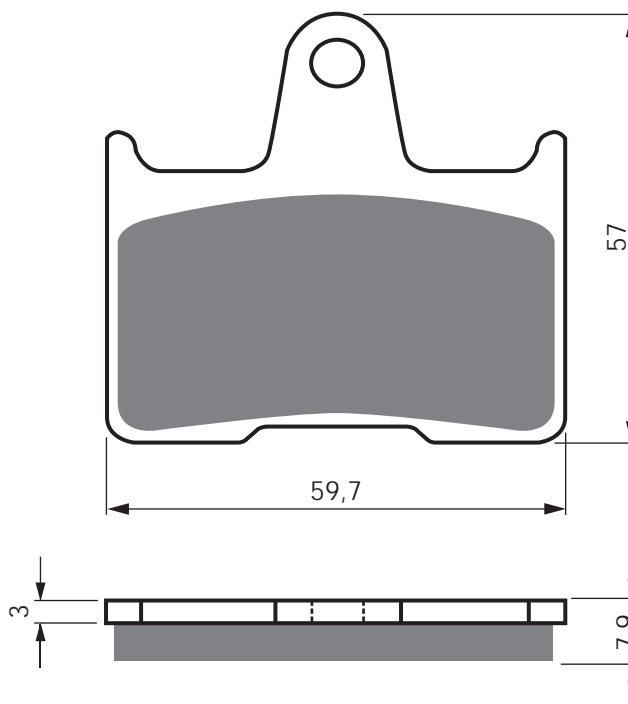

PART NUMBER

148

AD

S3

**S33
RACING**

HONDA

CB	400 SFX/SFY/SF1/SF2/SF3 Super Four	99 - 03	F
VT	750 C2SA/C25B Shadow (Rear disc model/ABS) 17" front wheel	10 - 12	R
CB	1300 „X4“ DCV (5C38)	97 -	R
CB	1300 FW/FX/FY/F1 (5C40)	98 - 01	R

KAWASAKI

ZX-7RR	(ZX750 N1/N2)	96 - 99	R
GTR	1400 (ZG 1400 A8F/A9F/CAF/CBF/CCF/CDF/CEF/EEF)	08 - 16	R
ZZR	1400 (ZX 1400 A6F/A7F)	06 - 07	R
ZZR	1400 ABS (ZX 1400 B7F)	07	R
ZZR	1400 ABS (ZX 1400 D8F/D9F/DAF/DBF/FCF/FDF/FEF/FFF)	08 - 16	R
ZZR	1400 Special Edition (ZX 1400 FDFA/FEFA/FEFB/FFFA)	12 - 16	R
ZZR	1400 Performance Sport (ZX1400 JGF)	16	R

MZ/MUZ

	1000 S	03 - 07	R
	1000 SF	05 - 07	R
	1000 SFX	07	R
	1000 ST	07	R

SUZUKI

GSXR	600 K4/K5	04 - 05	R
GSF	650 SK5/SK6 Faired Bandit Non ABS	05 - 06	R
GSF	650 K5/K6 Naked Bandit Non ABS	05 - 06	R
GSXR	750 K4/K5	04 - 05	R
GSXR	1000 K1/K2/K3/K4/K5/K6	01 - 06	R
GSF	1200 SSK1/ZK1 (GV78A)	02	R
GSX	1400 K1/K2/K3/K4/K5/K6/K7/FE	01 - 07	R

HARLEY-DAVIDSON

XL	883 L (Cast Wheel)	14	R
XL	883 N	16	
XL	883 N Iron (Cast Wheel)	14	R
XL	883 R Roadster (Cast Wheel)	14	R
XL	1200 C Custom (Spoke Wheel)	14	R
XL	1200 T Superlow	14 - 15	R
XL	1200 V Seven Two	14	R
XL	1200 X Forty Eight	14	R

EQUIVALENTS OEM

43082 1182	43082 0055	06435 MAZ 006	69100 40820	69100 40840	69100 18810	69100 29810
06435 MCE 006	9024030000					

Disc Brake Pads