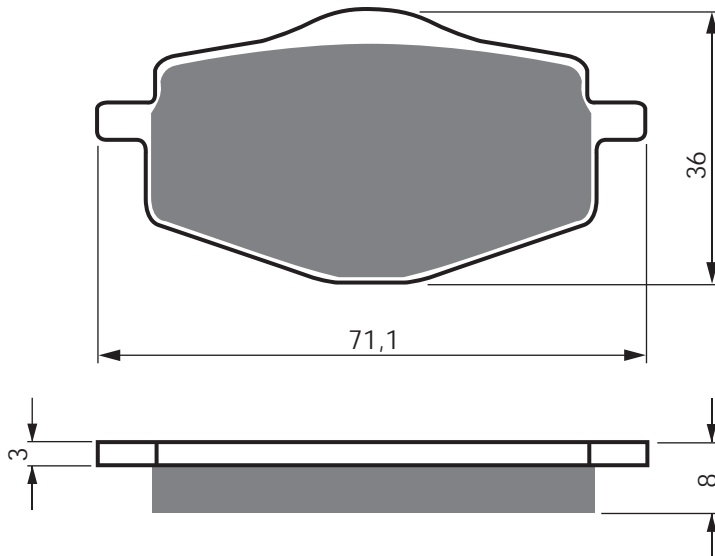

PART NUMBER

018

AD

K1

K5

K5-LX

S3

S33
RACING