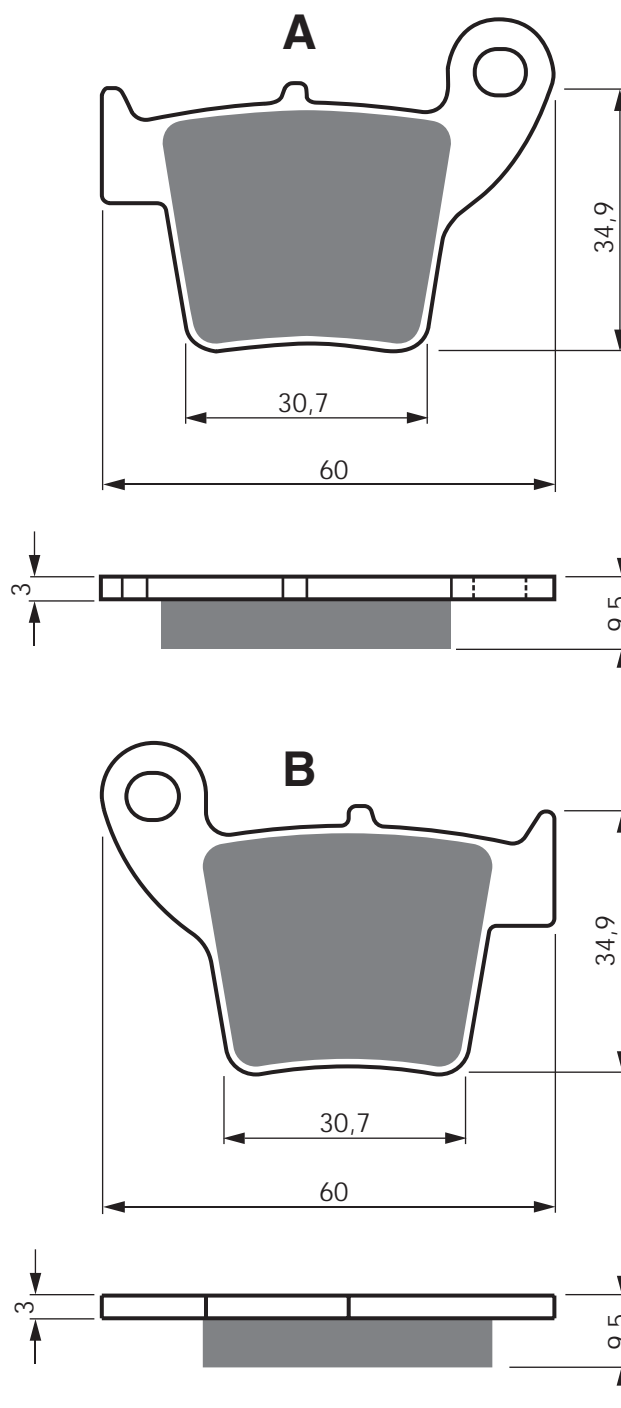

AD

K1

K5

K5-LX

S3

S33
RACING

ALFER

EVX	400	Electric	12 - 13	R

FANTIC

TR	125	CR Cross Competizione (2T)	13	R
TR	125	MR Motard Competizione (2T)	13	R
TZ	125	CS Caballero Cross (2T)	11 - 12	R
TZ	125	ES Regularita Scuderia (2T)	11 - 12	R
TZ	125	SM Caballero Motard (2T)	11 - 13	R

TZ	170	E Regularita Casa (125E/4T)	11 - 15	R
TZ	170	ER Caballero Regularita	11 - 15	R
TZ	170	M Motard Casa (125SM/4T)	11 - 15	R
TZ	170	MR Motard Competizione (125 MR 4T)	11 - 15	R
TX	180	E Regularita Casa 50E (49cc/2T)	11 - 15	R
TX	180	ER Regularita Competizione 50ER (49cc/2T)	11 - 15	R

TX	180	ES Regularita Scuderia 50 ES (49cc/2T)	11 - 15	R
TX	180	M Motard Casa (49cc/2T)	11 - 15	R
TZ	180	MR Motard Competizione 50 MR(49cc/2T)	11 - 15	R
TZ	200	ER Caballero Regularita Competizione (200ER/4T)	11 - 15	R
TZ	200	MR Motard (200 SMR/4T)	11 - 15	R
TZ	250	ES Regularita (2T)	11 - 12	R

Disc Brake Pads