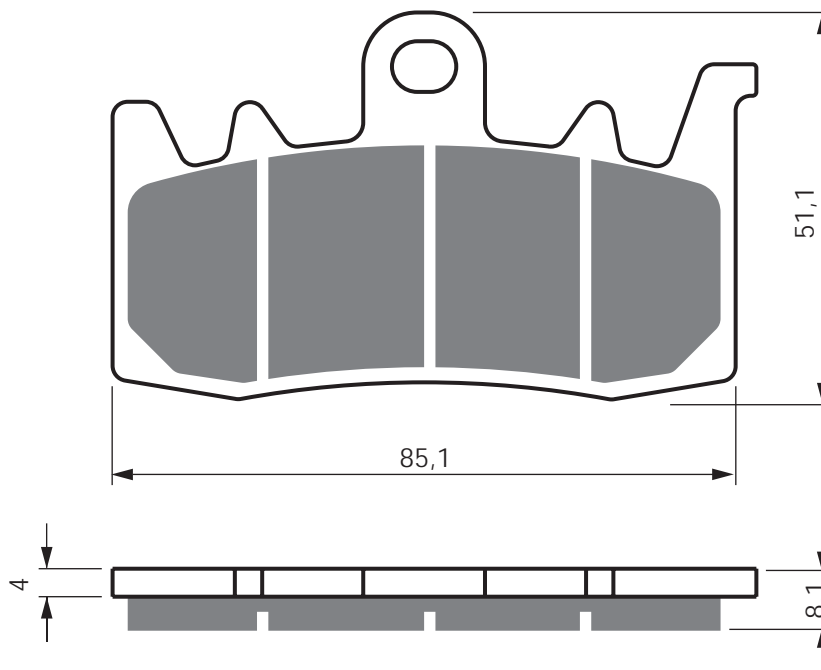

PART NUMBER

328

AD

S3

**S33
RACING**

GP5

GP6

GP7

GPR

APRILIA

	1200 Caponord (Cast Wheels)	13 – 14	F
	1200 Caponord Rally (Spoke Wheels)	15	F
V4R	Tuono APRC ABS	14	F
V4	1100 Tuono Factory	15	F
V4	1100 R Tuono	15	F

BENELLI

BN	600 GT	14 – 15	F
BN	600 i	14 – 15	F
BN	600 R	14 – 15	F
BN	600 S	14 – 15	F

BMW

F	800 R	15	F
F	800 R Sport	15	F
S	1000 XR	15	F
R	1200 GS (K50) (Liquid Cooled/radial mount caliper)	13 – 15	F
R	1200 GS Adventure (inc TE/XE models/K51/LC)	14 – 15	F
R	1200 R	15	F
R	1200 R Sport	15	F
R	1200 RS	15	F
R	1200 RS Sport	15	F
R	1200 RT (K52 Radial F/caliper/LC)	14 – 15	F
R	1170 Nine T (K21)	14 – 15	F

CAN AM

	Spyder RT Brembo calipers	13	F
	Spyder RT-S Brembo calipers	13	F
	Spyder RT Ltd Brembo calipers	13	F
	Spyder RT (3 cyl eng/6 speed)	14 – 15	F
	Spyder RT (3 cyl eng/6 speed)	14 – 15	F
	Spyder RT-S (3 cyl eng/6 speed)	14 – 15	F
	Spyder ST Brembo calipers	13 – 15	F
	Spyder ST-S Brembo calipers	13 – 15	F
	Spyder ST Ltd Brembo calipers	13 – 15	F
	Spyder RS Brembo calipers	13 – 15	F
	Spyder RS-S Brembo calipers	13 – 15	F

DUCATI

803	Scrambler Icon (Cast Wheels)	15	F
803	Scrambler Full Throttle (Cast Wheels)	15	F
803	Scrambler Classic (Spoke Wheels)	15	F
803	Scrambler Urban Enduro (Spoke Wheels)	15	F
803	Scrambler Flat Track Pro	16	F
821	Hypermotard	13 – 15	F
821	Hypermotard SP	13 – 15	F
821	Hyperstrada	13 – 15	F

821	Monster	15	F
821	Monster Dark	15	F
821	Monster Stripe	15	F
899	Panigale	14 – 15	F
939	Hypermotard	16	F
939	Hyperstrada	16	F
939	Hypermotard S	16	F
959	Panigale (ABS)	16	F
1200	Monster	14 – 15	F
1200	Multistrada DVT	15	F
1200	Multistrada ABS (Single Pin / Caliper)	15 – 16	
1262	XDIAVEL	16	

MV

800	Rivale	14 – 15	F
800	Stradale	15	F
800	Turismo Veloce	14 – 15	F
800	Turismo Veloce Lusso	15	F

NORTON

961	Commando Café Racer	15	F
961	Commando Dominator SS	15	F
961	Commando SF	15	F

EQUIVALENTS OEM

219800237	34 11 8 540 956	613 401 21 A	613 410 21 A	2 B000214	B 044601	34 11 8 548 028
8000B9025						

Disc Brake Pads