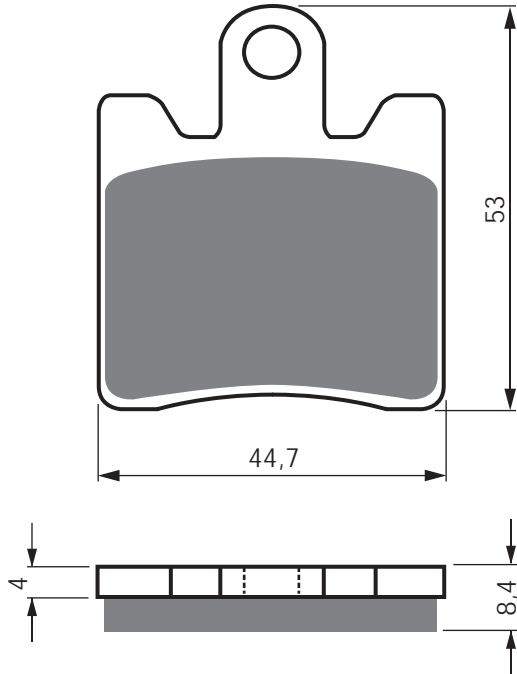

PART NUMBER

147

AD

S3

**S33
RACING**

DAELIM

125	B-Bone (SN 125)	09 - 14 F
S1	125 (SL 125)	07 - 14 F
S3	125 (SV 125)	10 - 14 F
SL	125 Otello F1	07 - 09 F
SQ	125 S2 Freewing	07 - 09 F
S3	250 (SV 250)	12 - 14 F

KAWASAKI

SC	250 A1 Epsilon	02 - 03 F

SUZUKI

AN	250 W/X/Y Burgman/Skywave	98 - 00 F
AN	250 K1/K2 Burgman/Skywave	01 - 02 F
AN	250 K3-K6 Burgman (CJ43A)	03 - 06 F
AN	400 X/Y/K1/K2 Burgman/Skywave	99 - 02 F
AN	400 K3-K6 Burgman/Skywave	03 - 06 F

SYM

GT	500	04 F

EQUIVALENTS OEM

59300 14870	59300 14880	43082 S002	59301 14810	59301 14820	45105 SZ1 0100