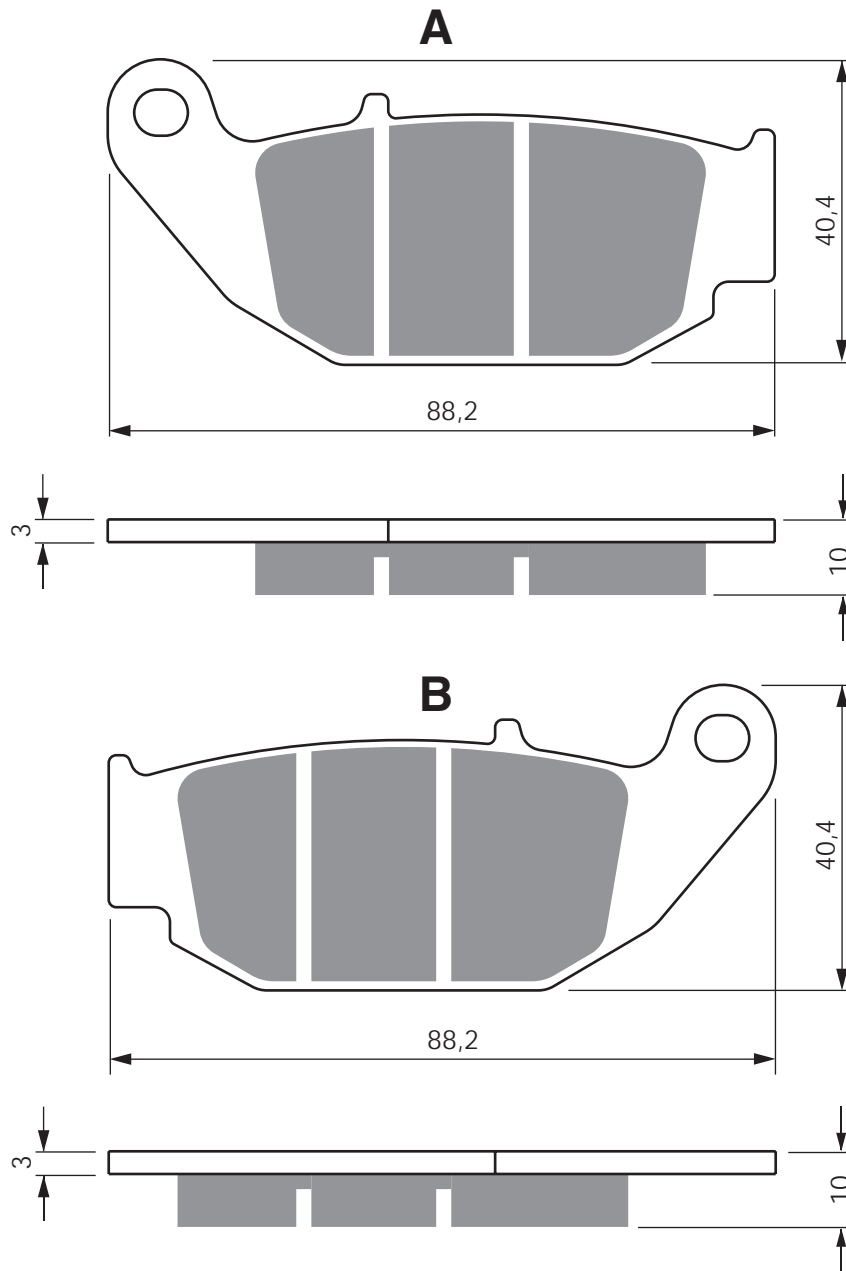

PART NUMBER

311

AD

S3

**S33
RACING**

HONDA

CBR	125 RWB/RC/RD (5 bolt front disc/Canada)	11 – 16 R
MXS	125 D Grom	13 – 16 R
CRF	250 LD	13 – 15 R
CRF	250 ME Supermoto	14 – 15 R

EQUIVALENTS OEM

06435 KZZ 901