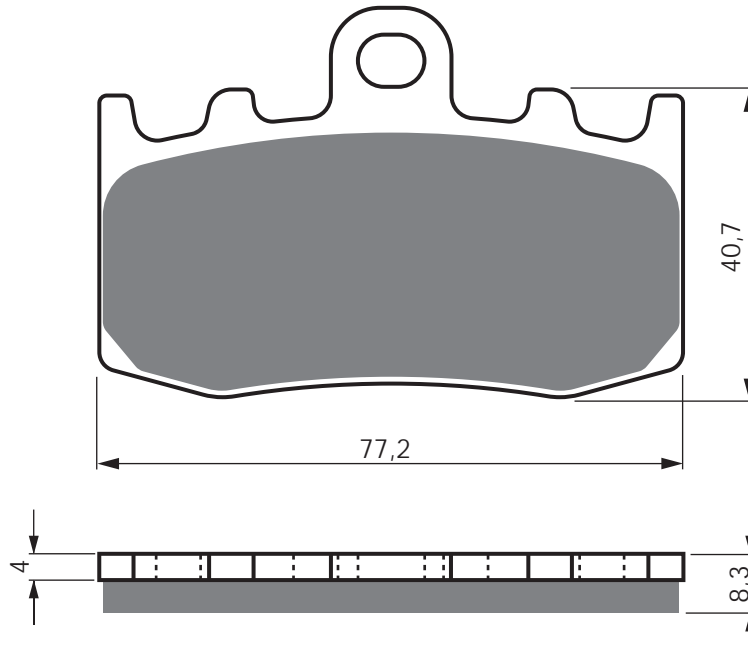

PART NUMBER

196

AD

S3

**S33
RACING**

GP5

GP6

GP7