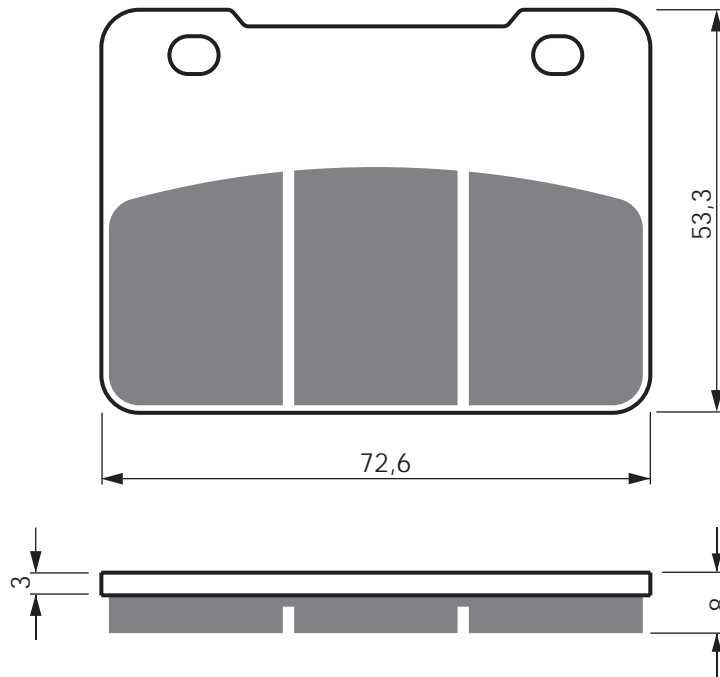

PART NUMBER

331

AD

S3

**S33
RACING**

AEON

400 i Elite (ABS) 14 – 15 F

SYM

SB 250 Ni (Wolf SB) 12 – 15 F

400 i Max Sym (Inc ABS) 11 – 15 F

600 i Max Sym (ABS) 14 – 15 F

EQUIVALENTS OEM

45130 L4A300

45135 L4A300