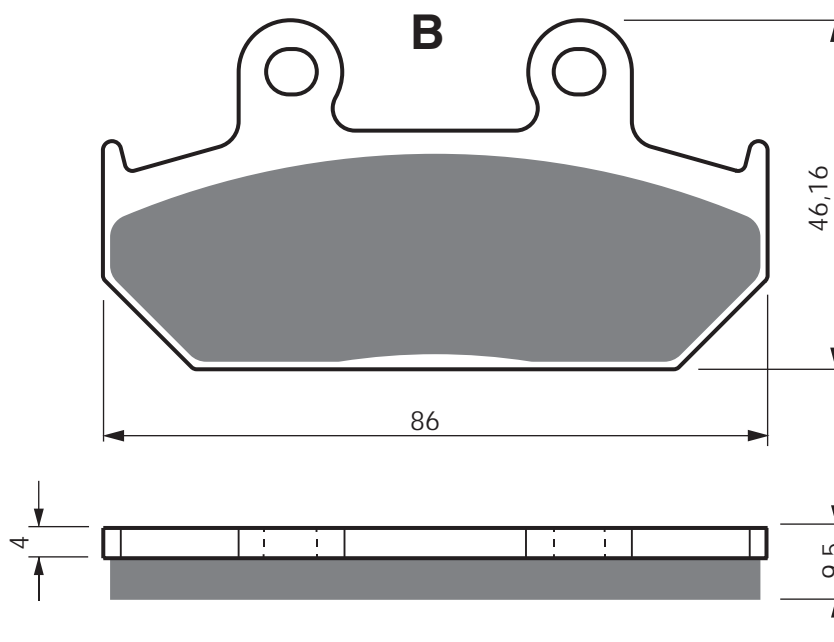

PART NUMBER

345

AD

K5

S3

S33
RACING

YAMAHA

YXM	700	E Viking EPS COMO (YXM70VPHG)	16	F(left)
YXM	700	E Wolverine R (YXE70WPHG)	16	F(left)
YXM	700	ES Viking EPS SE (YXM700PSE)	14 - 16	F(left)
YXC	700	E Viking VI EPS (YXC700PF/PXG)	15 - 16	F(left)

CAN AM (SIDE x SIDE)

		1000 Commander Max DPS/XT	14	F(left)
		1000 Maverick Max STD/XRS/DPS	14	F(left)

EQUIVALENTS OEM

1XD25805

00705601149

Disc Brake Pads