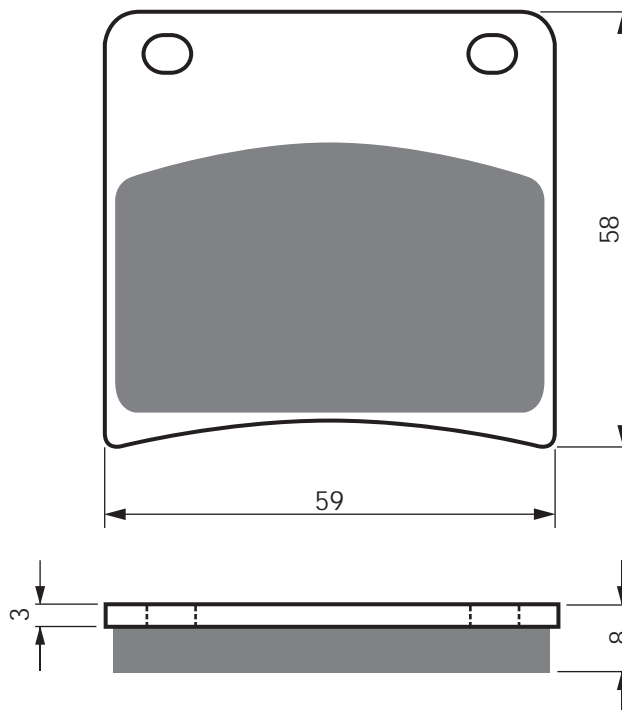

PART NUMBER

027

AD

S3

GP5

SUZUKI

GW	250	L3 Inazuma	13
GSX	400	FJ/FK/FAK/FL (GK74A)	88 – 90 F
GSX	600	FJ/FK/FL/FM/FN/FP/FR/FS/ FT/FV	88 – 97 F
GSX	750	FK/FL/FM/FN/FP/FR/FS/ FT/FV	89 – 97 F
VX	800	L/M/N/P/R/T	90 – 96 R
GSX	1100	FJ/FK/FL/FM/FN/FP/FR	88 – 94 F
GSX	1100	GM/GN	91 – 94 R
GV	1400	GDG/GCG/GDH/GDJ „Cavalcade“	86 – 88 F

EQUIVALENTS OEM

59100 19820	59100 24810	59130 19C00	59130 20C00	59130 24A10	59130 26D00	59130 45C10
59130 48B00	69100 34860	69100 45890	69130 34C00	69130 45C00	69130 26D00	69100 26810
69130 45C10