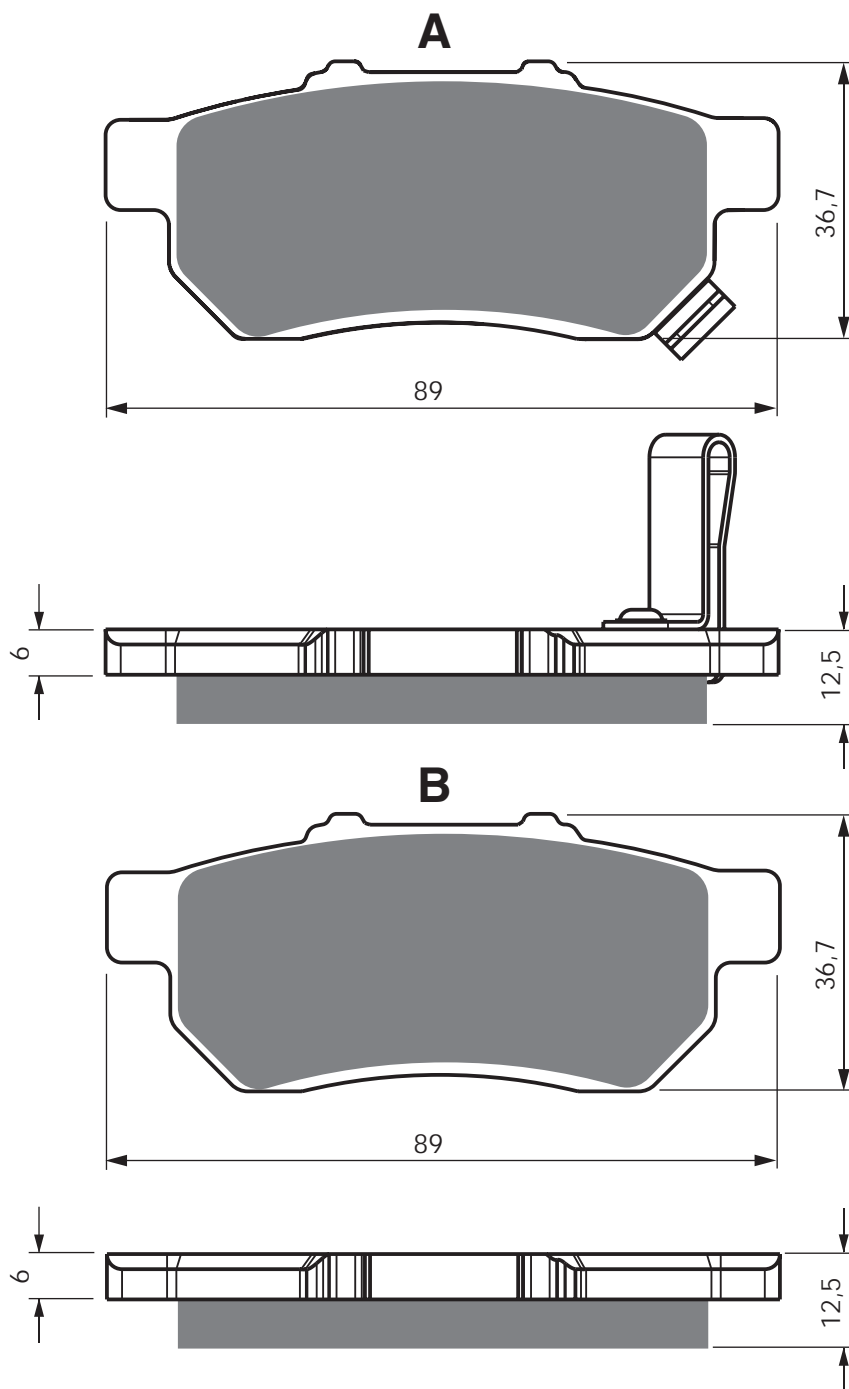

PART NUMBER

341

AD

K1

K5

S3

S33
RACING

HONDA

MUV 700 9 Big Red Side x Side 09 R(left)

EQUIVALENTS OEM

06454 HL1 A01

Disc Brake Pads