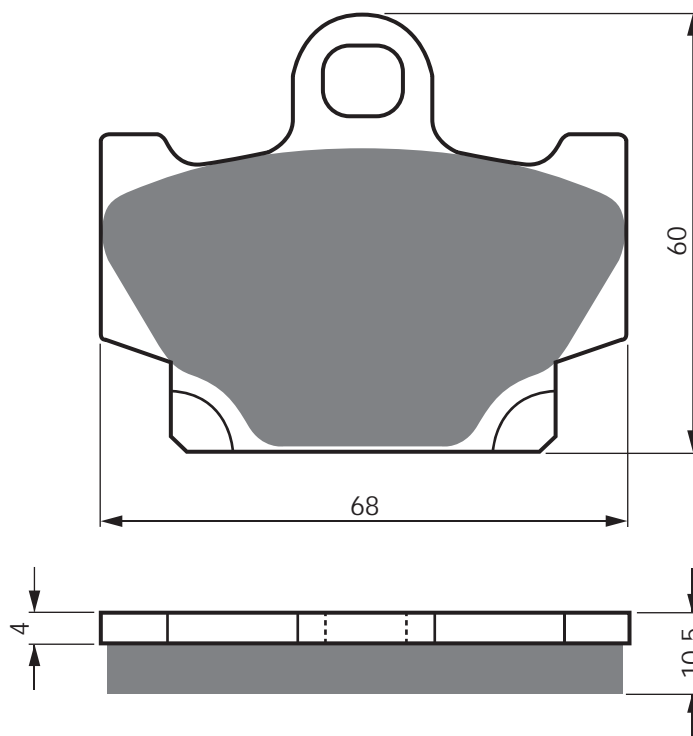

PART NUMBER

113

AD

S3

YAMAHA

DT	80	LC (37A)	81 – 84	F
RD	80	LC	82	F
RX	115	(5FS3)	99	F
RD	125	LC	82 – 84	F
SR	125	SE	92 – 96	F
RX	135	(13X)	81	F
RZ	250	R (29L)		F
SR	250	Classic (21L)	96 – 00	F

XV	250	Virago	89 – 94	F
RD	350	YPVS	83 – 84	F
XS	400		82	F
XZ	550		82 – 84	F
XT	600		84 – 86	F
XT	600	Z (Tenere)	84	F
XJ	650	Turbo	82	F
XJ	650	LK,Seca'	83	F

EQUIVALENTS OEM

11H W0045 00	11H W0045 01	11H W0045 11	11L W0045 00	11U W0045 00	11U W0045 10	22U W0045 10
29L W0045 00	29L W0045 10	2KJ W0045 00	2UJ W0045 00	2UJ W0045 01	34L W0045 10	43F W0045 00
43F W0045 01	4X8 W0045 00	52R W0045 00	5R2 W0045 00	3XL W0045 00		

Disc Brake Pads