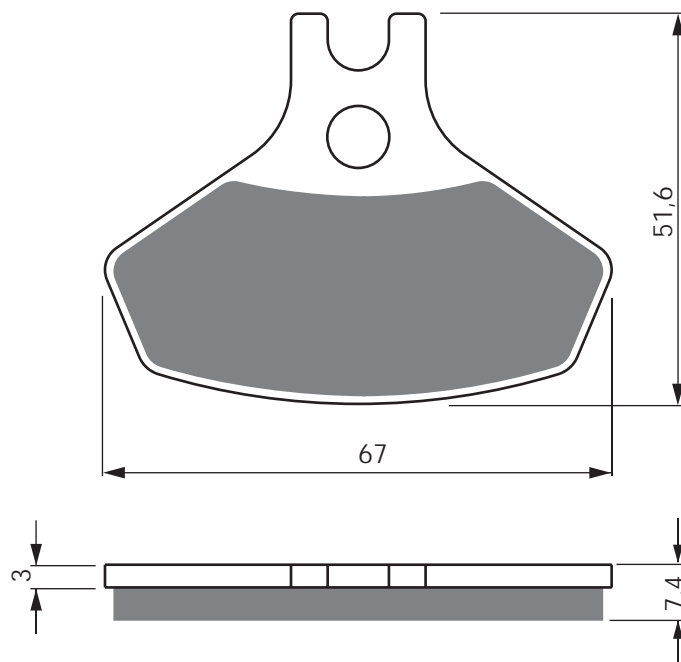

PART NUMBER

291

AD

K1

K5

S3

**S33
RACING**

CAN-AM

DS	450 (2x4/EFI)	08-14 F
DS	450 X (2x4/EFI)	08-09 F
DS	450 XXC/XXM	10-14 F

EQUIVALENTS OEM

705600402

Z 150 9260

Disc Brake Pads