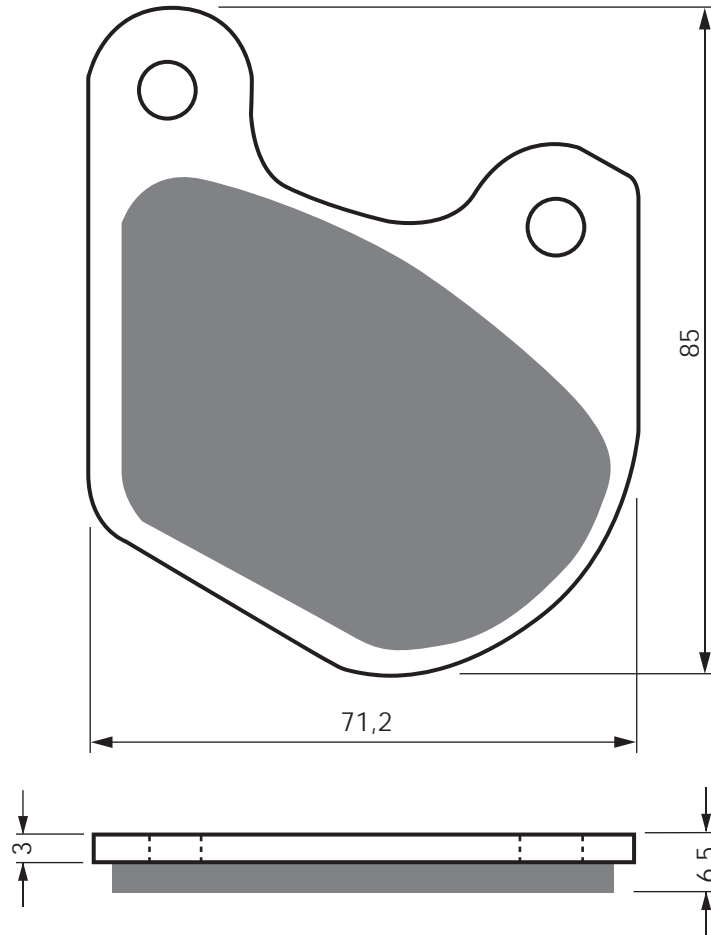

PART NUMBER

062

AD

S3

1 Left / 1 Right

HARLEY DAVIDSON

XL/XLH/XLCH	73 - 81 R
FLT/FLHT/FHTCI	80 - 83 F

EQUIVALENTS OEM

43395 80	44099 77