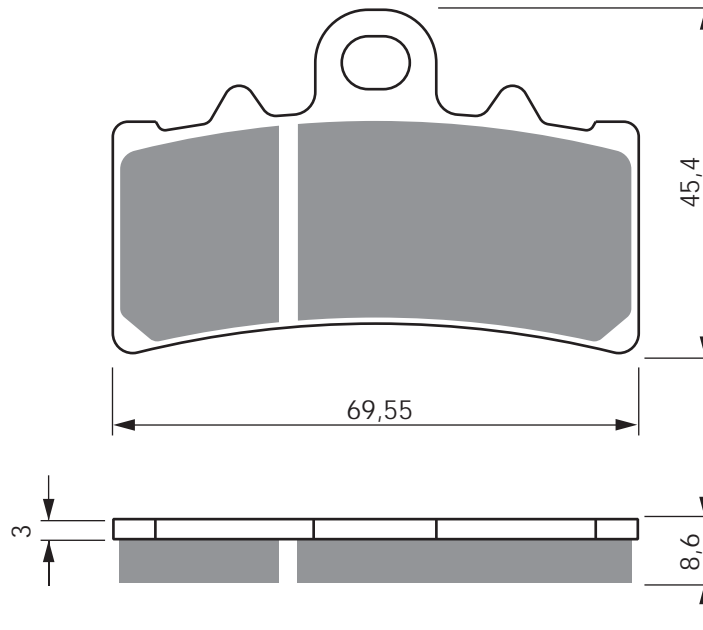

PART NUMBER

305

AD

S3

**S33
RACING**

KTM

	125 Duke (4T)	11 - 15 F
RC	125	14 - 15 F
	200 Duke (4T)	12 - 15 F
RC	200	14 - 15 F
	390 Duke	13 - 15 F
RC	390	14 - 15 F
	390 Duke (4T)	15 F
RC	390 (4T)	15 F

EQUIVALENTS OEM

901-13-030-000