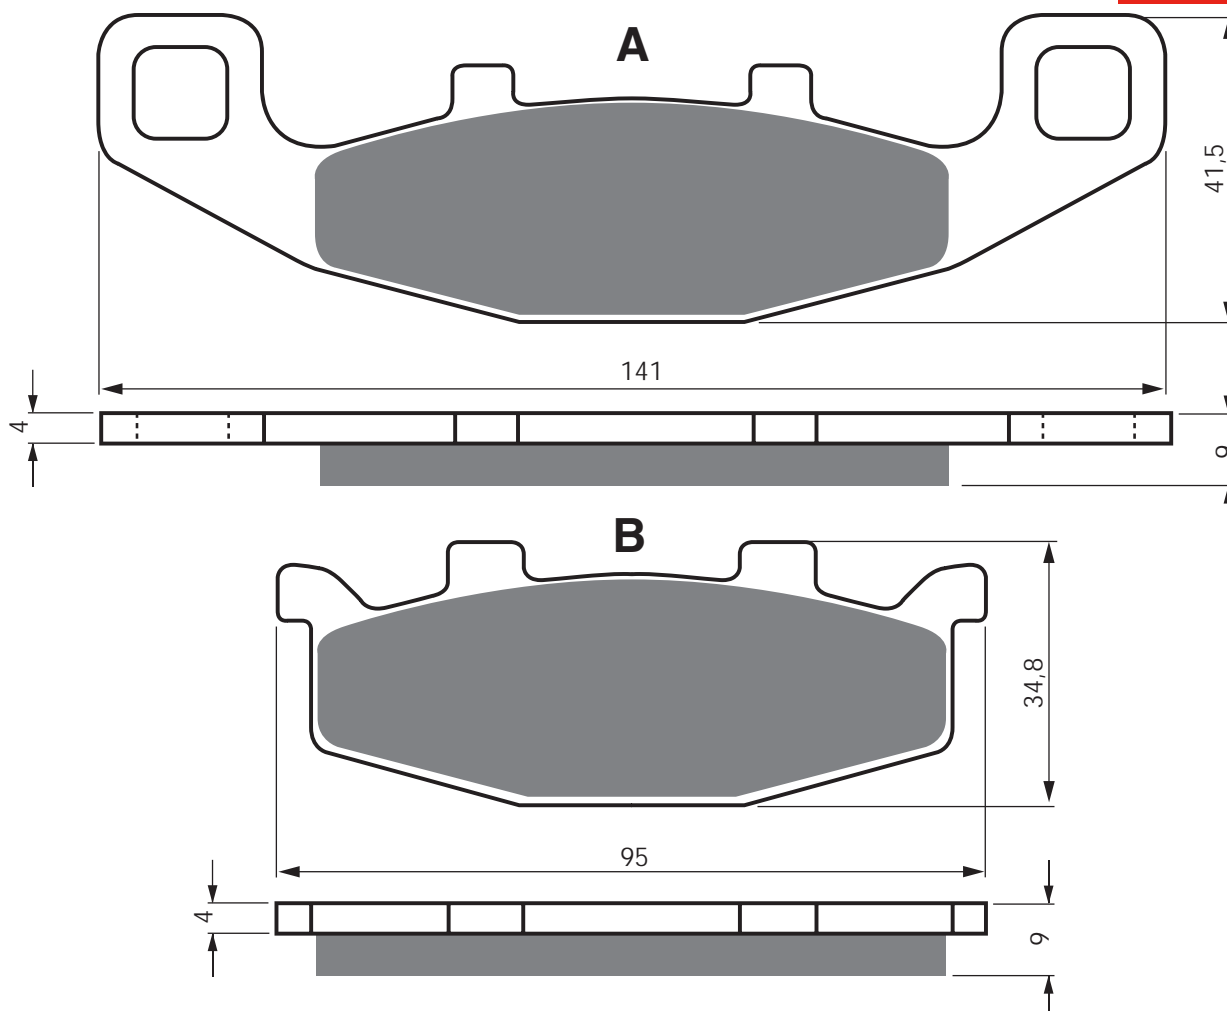

AD

S3

**S33
RACING**

HYOSUNG

250 Comet	02	F
600 Comet	02	F

KAWASAKI

GPX 250 R (ZX 250 F2-F9)	88-95	F
GPX 250 R (EX 250 F)	87	F
KLE 250 A2 (Anhelo)	95	F
KLE 250 A3/A5/A6	97-01	F
ZZR 250 (EX 250 H1-H13)	90-03	F
ZR 250 A1-A5	91-95	F
GPX 400 R (ZX 400 F1)	87	R
GPZ 400 R, D4'	88	R
ZL 400 D1/D2	94-95	F
ZRX 400 (ZR 400 E1/E2)	94-95	F
ZZR 400 (ZX 400 K1/K2/K3)	90-92	R
ER-5 500 A1/A2/A3/A4	97-00	F
GPZ 500 S (EX 500 A1-A6/D1-D7)	87-01	F

KLE 500 A1-A12	91-04	F
KLE 500 B1P/B6F/B7F	05-07	F
ZR 550 B2-B6 „Zephyr“	91-99	F
GPX 600 R (ZX 600 C1-C7)	88-96	F&R
ZL 600 B1 „Eliminator“	95-97	F
ZZ-R 600 (ZX 600 D1-D3)	90-93	R
KL 650 B1-B3 „Tengai“	89-92	F
GPX 750 R (ZX 750 F1-F3)	87-89	F&R
ZR 750 C1-C5 „Zephyr“	91-95	F&R
ZR 750 D1 „Zephyr“	96-	R
GPZ 900 R A7-A8	90-96	R
GPZ 900 R (ZX 900 A11)	98	R
GPZ 900 R (ZX 900 A12-15)	99-02	R
ZX 100 B1-B3 (ZX-10)	88-90	F&R
ZG 1000 A9-A18 (1000 GTR)	94-03	F
ZZR 1100 (ZX 100 C1-C3)	90-92	R
ZR 1100 A1-A4 „Zephyr“	92-95	R

ZR 1100 B1 „Zephyr“	96-97	R
ZR 1100 (Zephyr 1100 RS)	02	R

SUZUKI

RG 125 UN „Wolf“	92-94	F
RG 125 UN „Wolf“ (NF13E) Naked	92-94	F
GSF 250 N/ZM/P/NP/ZP/N/NR	92-96	F
G SX 250 SSM Katana (GJ76A)	91	F
G SX 250 FL/FM/FN/FP/FR/FS/FT/FV/ FW Across	90-98	F
SW-1 250 (NJ45A)	92	F
GSF 400 M/N/P Bandit	91-95	F
GS 500 EK/EL/EM/EN/EP/ER/ES	89-95	F
DR 800 SM/SN/SP	91-93	F
VX 800 L/M/N/P/R	90-95	F
G SX 1100 GM/GN	91-94	F

EQUIVALENTS OEM

43082 1068	43082 1069	43082 1074	43082 1077	43082 1088	43082 1095	43082 1104
43082 1114	43082 1123	43082 1124	43082 1134	43082 1139	43082 1161	43082 1189
59100 01820	59100 26810	59100 45860	59301 45860	59302 45810