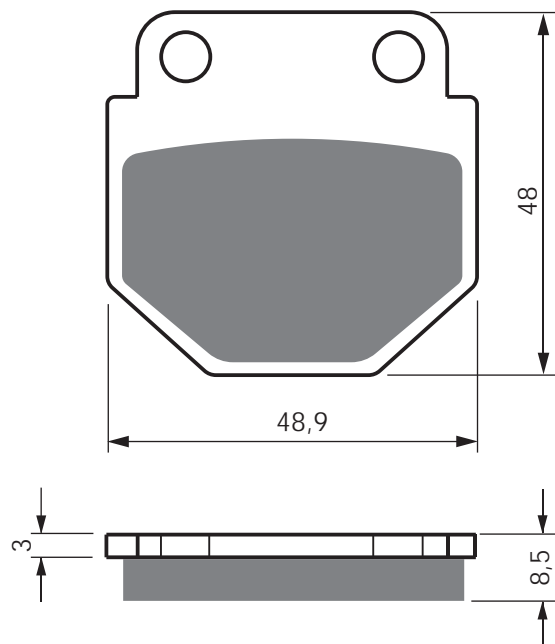

PART NUMBER

344

AD

S3

BETTER

BT 125 20 06-09 F

HONGDOU

GHD 125 7 05-07 F

KYMCO

CK 125 Pulsar 99-00 F

ZING BIKES

150 Vogue (3 wheeler) 08-09 F

HANWAY

50 SM Furious F

EQUIVALENTS OEM

2525345000	2525362000	45105 KBH E000 GM