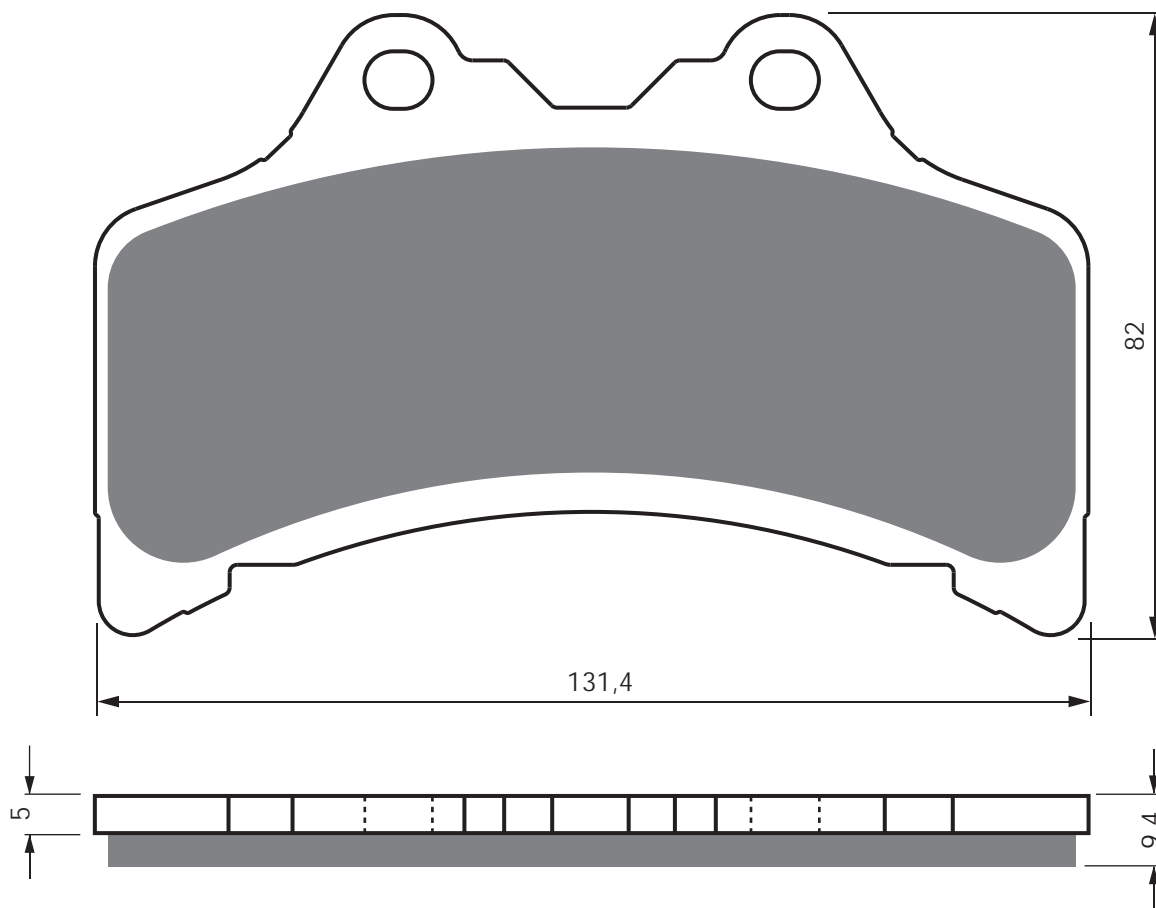

PART NUMBER

204

AD

S3

YAMAHA

GTS 1000 93 - 99 F

EQUIVALENTS OEM

4BH W0045 01

AD

K1

K5

S3

**S33
RACING**

BOMBARDIER

330	Outlander	04	F&R
400	Outlander (4x4) (Right)	03	F&R
500	Quest (All models) (Right)	02	F&R
500	Traxter 4x4 (Right)	01	F&R
500	Traxter Max	03 – 05	F
DS	650 (Right)	00 – 02	F&R
650	Quest (All models) (Right)	02	F&R

CAN-AM

200	Rally (4A7A/B/C/D/E/F)	07	R
400	Outlander (4x4 STD)(2D7A/B/C/D/E/F/G/H) (Right)	07 – 09	F&R
400	Outlander (XT 4x4) (2E7A/B/C/D/E/F) (Right)	07 – 09	F&R
400	Outlander Efi Left/Rear	09	F
400	Outlander Max (STD 4x4)(2F7B/C/D/E/F/G/H/J) (Right)	07 – 10	F&R
400	Outlander Max (XT 4x4)(2G7A/B/C/D/E) (Right)	07 – 10	F&R
500	Outlander (STD 4x4)(2T7A/B/C/D)(2W7A/B/C) (Right)	07 – 12	F&R
500	Outlander (XT 4x4) (2O7A/B/C/D) (Right)	07 – 12	F&R
500	Outlander Max (STD 4x4) (2W7A/B/C) (Right)	07 – 12	F&R
500	Outlander Max (XT 4x4) (2X7A/B/C) (Right)	07 – 10	F
500	Renegade (Right)	08	F
DS	650 X (3B7A/B) (Right)	07	F&R
650	Outlander (STD 4x4)(2N7A/B/C/D/E/F/G/H) (Right)	07 – 12	F&R
650	Outlander (XT 4x4)(2P7A/B/C/D/E/F) (Right)	07 – 12	F&R
650	Outlander Max (STD 4x4) (2R7A/B/C/D/E/F/G/H/I/J/K) (Right)	07 – 12	F&R
650	Quadlander Max (XT 4x4) (2S7A/B/C/D/E/F) (Right)	07 – 10	F&R
650	Outlander Max XT-P (Right)	12	F&R
800	Outlander (STD 4x4)(2H7A/B/C/D/E/F/G/H) (Right)	07 – 08	F&R
800	Outlander (XT 4x4) (2J7A/B/C/D/F/E) (Right)	07 – 08	F&R
800	Outlander Max (LTD 4x4) (2M7A/B/C) (Right)	07 – 12	F&R
800	Outlander Max (STD 4x4) (2K7A/B/C/D/E/F/G/H/J) (Right)	07 – 12	F&R
800	Outlander Max (XT 4x4) (2L7A/B/C/D/E/F) (Right)	07 – 08	F&R
800	Outlander R XT (Right)	09 – 10	F&R
800	Outlander R Efi (Right)	09	F&R