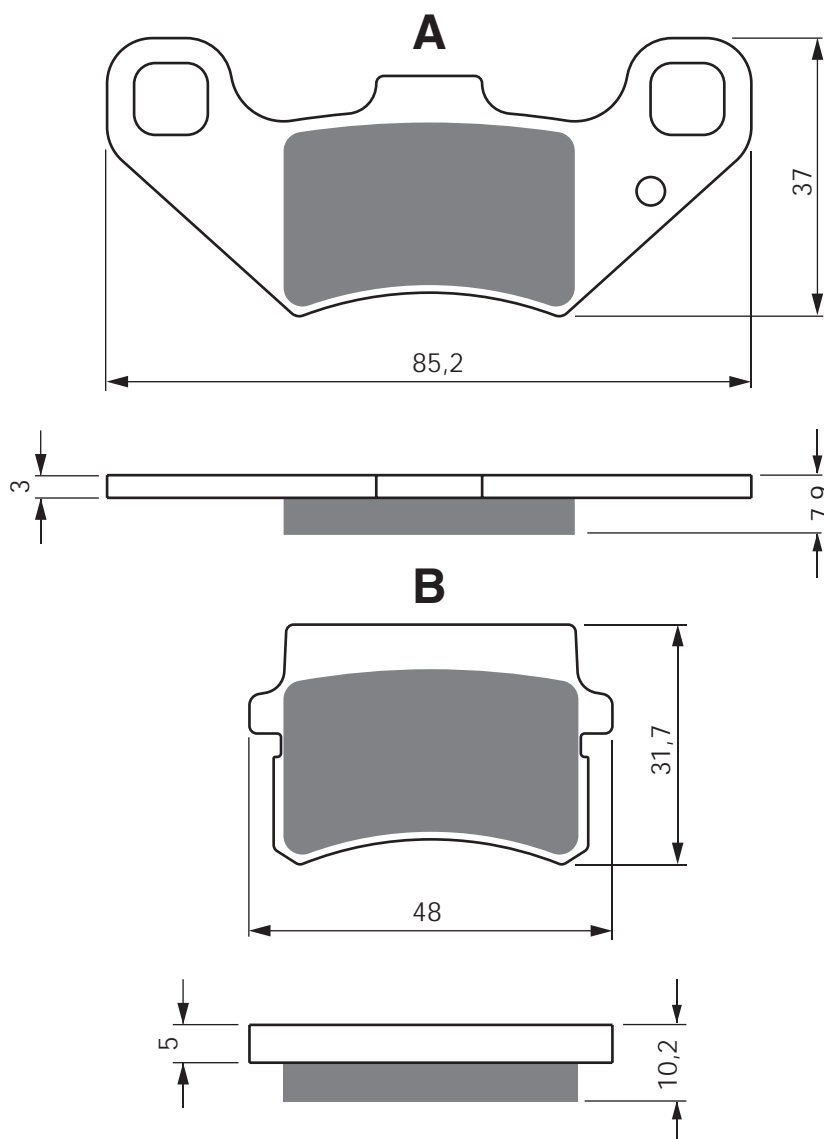

AD

K1

K5

S3

**S33
RACING**

ADLY

300	Interceptor Quad	F

EXPLORER

300	Ranger 2x4/4x4	08 - 09 F

HAMMERHEAD BUGGIES

80	T	08 - 09 R
150	Supersport ES 150 11 R	08 - 09 F

KAZUMA

MF	90 Falcon	F&R

MH

KN2	50	12 - 13 R
MH10	Eco Urban	14 F
MH10	50 Enduro	13 - 14 F
MH10	50 SM	13 F
MH10	50 Pro Enduro	13 - 14 F

MH10	50	Pro SM	13	F
MH10	50	Pro Urban	14	F
RYZ	50	Enduro	13 - 14	F
RYZ	50	SM	13	F
RYZ	50	Pro SM	13	F
	125	Duna	13 - 14	F
	125	Duna Pro	13 - 14	F
KN2	125	4T	12 - 14	R
	125	LC Hard Road SM	12	R
MH10	125	Enduro	13 - 14	F
MH10	125	SM	13	F

PGO

BR	150	E Bugrider	04 - 07	F
	150	Bugrider		F
BR	200	Bugrider	07 - 12	F

BR	250	Bugrider E	05 - 12	F
	250	Bugrider SS (Single seat)		F
	250	Bugrider		F
	250	Bug		F
	50	Bugrider (Buggie)	06	F

QUADZILLA

RV	125	Midi RV Bug		F
RV	150	Midi RV Buggie		F
BR	200		07 - 08	F
BR	250			F
XRV	250	(Off road)	06 - 07	F
XRV	250	E	06 - 07	F
XRV	250			F
RL	300	Buggie	07 - 08	F
XL	300			F

EQUIVALENTS OEM

07-020-016	B54033 10000	585 010100005

Disc Brake Pads