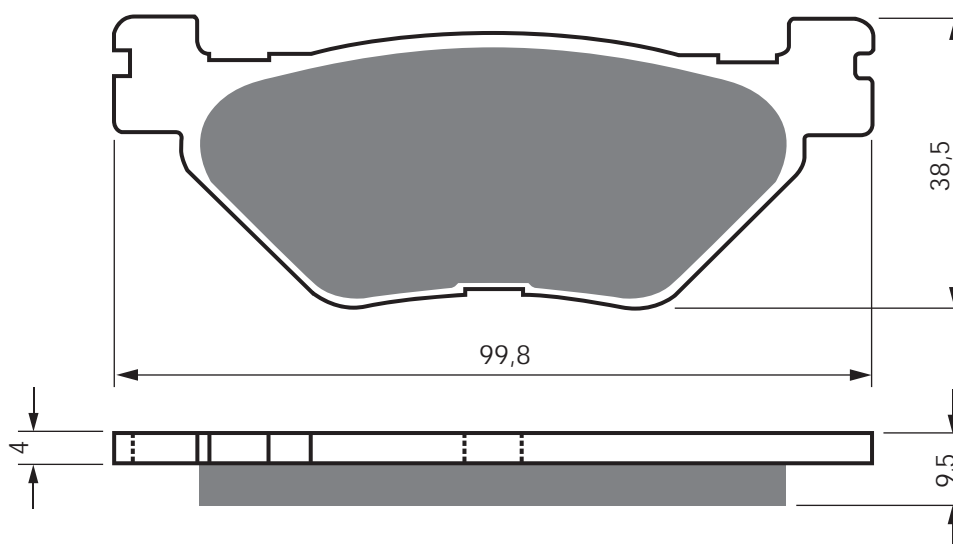

AD

S3

**S33
RACING**

YAMAHA

XP	500	T Max	01 – 03	R
XP	530	(T Max 530)	12 – 15	R
TDM	900	(SPS/Non ABS)	02 – 14	R
TDM	900	(2B0/ABS)	05 – 13	R
XV	950	Racer (Remote Reservoir Rear Shocks)	15 – 16	R
XVS	950	A Midnight Star	09 – 13	R
XV	950	-XVS 950 (Non ABS/Standard Rear Shocks)	14	R
XV	950	CU-XVS 950 (1XC1/ABS/Standard Rear Shocks)	14 – 15	R
XV	950	R - XVS 950 R (2DE) (Remote reservoir rear shocks)	14 – 15	R
XT	1200	Z Super Tenere ABS/USB Brake system	11 – 16	R
XT	1200	ZE Super Tenere	14 – 16	R
FJR	1300	A (ABS)	03 – 15	R

FJR	1300	AE (Electronic Suspension Adjustment/USD Forks)	14 – 15	R
FJR	1300	AS (ABS/Electric Shift)	06 – 15	R
XVS	1300	A Midnight Star	07 – 16	R
XVS	1300	A Midnight Star Custom	14 – 16	R
XVS	1300	ACFD Midnight Star/Handlebar Fairing)	14 – 16	R
XV	1700	PCR	03 – 05	R
XV	1700	V-Max	09 – 16	R
XV	1900	A Midnight Star	06 – 12	R
XV	1900	A Midnight Star	13 – 16	R
XV	1900	ACFD Midnight Star/Handlebar Fairing)	14 – 15	R
XVS	1900	A (Midnight Star) 3 spring clutch	13 – 16	R
XV	1900	ACFD Midnight Star/Casual Full Dresser (With Handlebar Fairing)	14 – 16	R

EQUIVALENTS OEM

5JW W0046 00	5PS W0046 00	3P6 W0046 50	1D7 W0046 00	3D8 25806 00

Disc Brake Pads