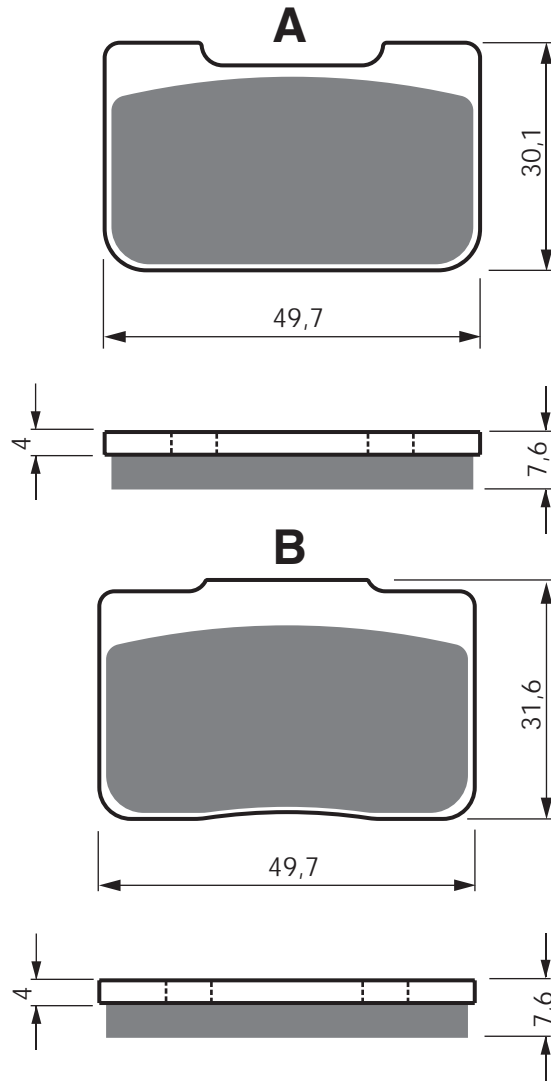

S3

S33
RACING

GP5

GP6

GP7

BREMBO RACING CALIPERS

P4 24 (X206101) Rear Caliper	R
P4 24 (X206121) Rear CNC Caliper	R
P2 34 (X988870) Rear CNC Caliper	R
P2 30 (XA1J040) Rear CNC Caliper	R