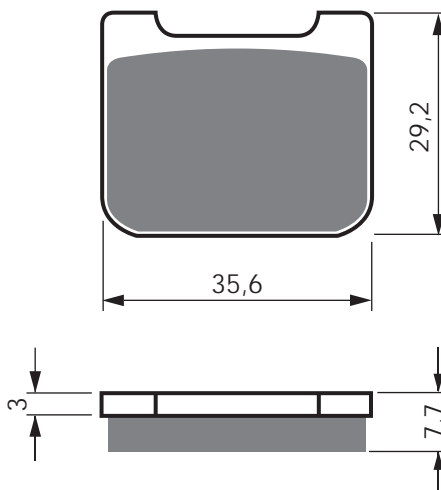

AD

S3

PART NUMBER

174

PGO

	i-Dep Electric Scooter	09	F&R
50	Big Max S	03 – 04	F
50	Big Max (Front wave disc)	07 – 09	F
50	Big Max Naked (Round disc/ no cover on H/bars)	07 – 09	F
50	G-Max	05 – 07	F
50	G-Max (Wave disc)	08 – 09	F
50	G-Max Naked (Wave disc)	09	F
50	Libra (2T)	09	F
50	Ligero (2T)	08 – 12	F
50	T-Rex 3 (3 wheeler)	03 – 04	F
100	/125 Bubu	03 – 08	F
50	T-Rex 3 (3 wheeler)	99 – 12	F
125	A/B Charge	00 – 02	F
125	i-Charge	03 – 05	F
PMX	50	00 – 07	F
PMX	50 Naked		F
PMX	110	00 – 07	F
	110 T-Rex	99 – 06	F
125	Efi (4T) Libra	09 – 12	F
125	Ligero	06 – 08	F
125	Ligero (4T)	08 – 12	F
125	T-Rex (Wave disc)	08 – 12	F
125	Tigra (4V/4T)	12	F
150	Libra (4T)	09	F
TR-3	150 (3 wheeler)	03 – 09	F

SINNIS

50	Orbit II (4T)	12 – 14	F
50	Orbit II Naked (4T)	12 – 14	F
50	Orbit II TS (4T)	12 – 14	F
50	X-Pro	13 – 14	F

SYM

50	Allo (4T)	11 – 15	F
50	Allo GT (4T)	13 – 15	F
50	Crox (4T)	15	F
50	Fiddle II	08 – 15	F
50	Fiddle III (4T)	14 – 15	F
50	Mask	00 – 05	F
50	Jet Sport	14 – 15	F

50	Jet Sport S	14 – 15	F
50	Jet 4 (4T)	10 – 15	F
50	R Jet 4 (2T)	11 – 15	F
50	Jet 4 R Naked (4T)	13 – 15	F
50	Jet Basix	06 – 09	F
50	Jet Evo (2T)	13 – 15	F
50	Jet/Euro XS	99 – 05	F
X	50 Jet Euro	06 – 14	F
X	50 Jet Sport SR	06 – 15	F
50	Red Devil	99 – 09	F
50	Orbit II (4T)	12 – 15	F
50	Orbit II Naked (4T)	12 – 15	F
50	Orbit II TS	12 – 15	F
50	Symply	07 – 08	F
50	Symphony (4T)	09	F
50	Symphony S (4T) Rear disc model	10 – 15	F
50	Symphony SR	10 – 15	F
50	Symply 11	09 – 13	F
50	Jungle	99 – 02	F
50	X'Pro	13 – 15	F
100	Jet (G100P-6)	99 – 00	F
125	Allo (4T)	11 – 15	F
125	City Com	08 – 10	F
125	Crox (4T)	15	F
125	Fiddle II	08 – 15	F
125	Fiddle III (4T)	14 – 15	F
125	Attila	99 – 00	F
HD	125 S Evo	07	F
HD	125 Evo (Carb & Efi models/4T/ Single Headlamp)	03 – 13	F
H2	125 i (4T/Twin Headlamps)	10 – 15	F
	125 Jet 4 (4T)	10 – 15	F
	125 Megalo	00 – 06	F
	125 Orbit II/Symply (4T)	09 – 15	F
	125 /150 Super Duke	99 – 02	F
	125 Symply	07 – 08	F
	125 Symply 11	09 – 14	F
	125 Symphony S (4T)	09	F
	125 Symphony S (4T/Rear disc model)	10 – 15	F

	125 Symphony SR (4T/Rear disc model)	10 – 15	F
	150 Allo (4T)	11 – 15	F
	150 Crox (4T)	15	F
	150 Jet 4	13 – 15	F
	151 Fiddle 11	08 – 15	F
	151 Symphony S (4T/Rear disc model)	09 – 15	F
	151 Symphony SR (4T/Rear disc model)	10 – 15	F
	200 i Fiddle III (4T)	14 – 15	F&R
H	200 SE	06	F
HD	200 S Evo	07	F
HD	200 Evo (Carb & Efi models/4T/ Single Headlamp)	03 – 13	F
HD	200 i (4T/Twin Headlamps)	10 – 15	F
	300 i City Com	08 – 14	F&R
	300 i City Com S CBS	15	F&R

TGB

50	Akros Tec	03 – 04	F
50	Delivery Scooter (Up to E/F No 609099)	04 – 05	F
50	101 R	04 – 08	F
50	202 Classic	03 – 14	F
125	Bellavita i (4T)	12 – 14	F
300	Bellavita i (4T)	12 – 14	F

TOMOS

50	Twister		F
125	Twister		F

ZERO (EL. MOTORCYCLES)

DS	ZF6	10 – 12	F
DS	ZF9	10 – 12	F
S	ZF6	10 – 12	F
S	ZF9	10 – 12	F
XU		10 – 12	F
X		10 – 12	F
MX		10 – 12	F

EQUIVALENTS OEM

45105 H13 000 AC	45105 G22 000 AC	45105 G02 000 AS	45105 APA000A	Z00FA1409	PE801968	45105 HHA 000A
45105 LEA 010A						

PART NUMBER

175

K5

S33
RACING

GP5

GP6

GP7

BREMBO RACING CALIPERS

P2 24 (X206001) Rear caliper R