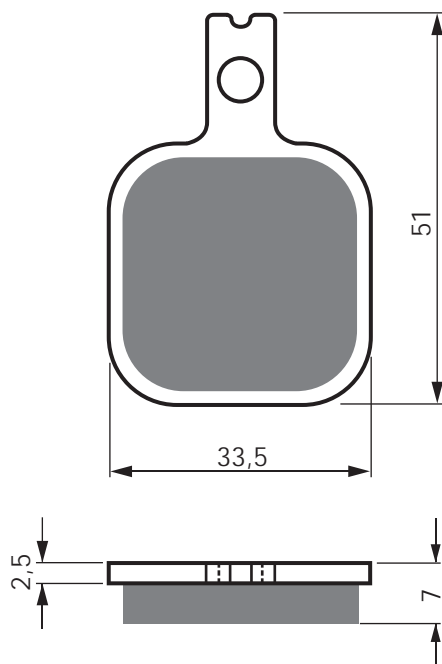

GP7

1 set = 6 pcs

HARRISON BILLET

2 Piston (1296040)	F
Slim Design	F
Mini 6	F

ISR

22-032 (6 Piston Large)	F
22-042 (6 Piston Racing)	F

EQUIVALENTS OEM

29-001	1296033	1296007
--------	---------	---------