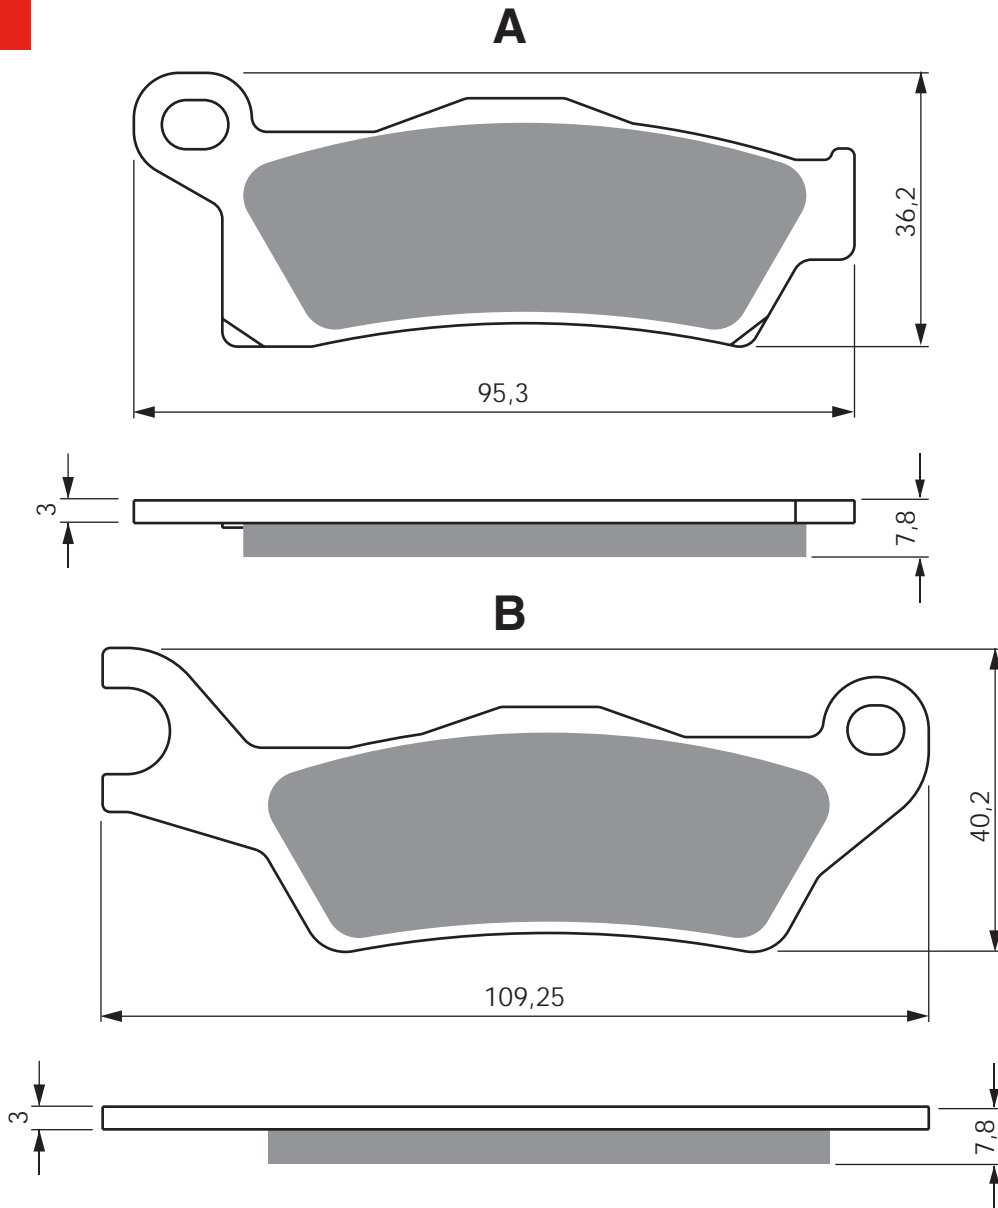

PART NUMBER

310

AD

K1

K5

S3

**S33
RACING**

CAN AM

500 Outlander (STD)	13 – 14	F(Right)&R
500 Outlander XT	13 – 14	F(Right)&R
500 Outlander 4x4 (DPS/XT)	13 – 14	F(Right)&R
500 Outlander Max 4x4 (DPS)	13 – 14	F(Right)&R
500 Outlander Max XT	14	F(Right)&R
500 Renegade (STD)	12 – 13	F(Right)&R
650 Outlander 4x4 (STD/DPS/XT)	13 – 14	F(Right)&R
650 Outlander Max 4x4 (STD/DPS/XT)	13 – 14	F(Right)&R

800 Outlander R STD	12 – 14	F(Right)&R
800 Outlander R XT	12	F(Right)&R
800 Outlander R 4x4 (DPS)	13	F(Right)&R
800 Outlander Max R 4x4 (STD/XT/XT-P)	13 – 14	F(Right)&R
800 Renegade R STD	12 – 14	F(Right)&R
800 Renegade R XXC	12 – 14	F(Right)&R
1000 Outlander STD	12	F(Right)&R
1000 Outlander XT/XT-P	12 – 14	F(Right)&R

1000 Outlander 4x4 (DPS)	13	F(Right)&R
1000 Outlander 4x4 (LTD)	13	F(Right)&R
1000 Outlander 4x4 (XMR)	13 – 14	F(Right)&R
1000 Outlander Max 4x4 (DPS/XT/XT-P/LTD/STD)	13 – 14	F(Right)&R
1000 Renegade STD	12 – 14	F(Right)&R
1000 Renegade XXC	12 – 14	F(Right)&R

EQUIVALENTS OEM

705 601 014