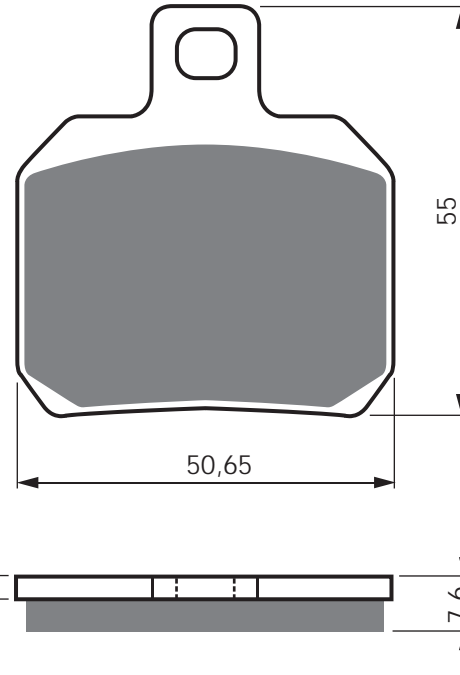

900	Tornado	02	R
	Tornado LE/Tre Novecento/RS	03 – 05	R
	1130 Century Racer	11 – 12	R
TNT	1130 Sport/Sport Evo	04 – 09	R
TNT	1130 Cafe Racer	05 – 12	R
TNT	1130 Titanium	05 – 06	R
TRE	1130 Tornado (Radial Caliper)	06 – 10	R
TRE	Tornado Naked R 160	09 – 12	R
TNT	1130 Tornado Naked Tre	06 – 07	R
TNT	1130 R Tornado Naked Tre	13 – 15	R
K	1130 Tre	06 – 15	R
K	1130 Tre Amazonas	07 – 15	R

BIMOTA

	Elirio	06	R
DB5	(All models)	06 – 07	R
DB5R		06	R
DB5	1078 Desiderio	12 – 14	R
DB6	992 Delirio Ducati engine	07	R
DB6	1100	08	R
DB6R	1100 Delirio	08	R
DB7	1098	08 – 14	R
DB8	1198	10 – 14	R
DB9	1198 Brivido	12 – 14	R
DB9	1198 Brivido S (with BCA 6 piston caliper)	12 – 14	R
DB11	1198 VLX	12 – 14	R
DB12B	Tourist	12 – 13	R

BOMBARDIER

	Traxter (4x4)	99 – 01	F&R

BREBMO

	20 6950 51 - 2 Piston P2/ 32 Rear Caliper (Single pad fixing pin/with wire clip)		

	20 6951 12/50/63 - P2/ 34 Rear caliper (Single pad fixing pin/with wire clip)		
	120A44110 P2/34 Supersport rear caliper		

CAGIVA

650	Raptor/V-Raptor	00 – 07	R
	1000 Raprot/V-Raptor	00 – 05	R

BRAMMO

	Empulse R	12 – 13	R
	Enertia	12 – 13	R

CF MOTO

CF	125 T-2 Glory	10 – 11	R
CF	150 T-6A Glory	10 – 11	R
CF	250 T-6A Jetmax (Scooter)	12 – 14	R

CPI

GTR	50	11 – 12	R
	125 /150/200 X-Large	02 – 03	F&R

DERBI

GP1	50 Euro 2 Chain Driven/Radial caliper 5 bolt fixing front disc	05	F
GP1	50 Race Chain driven/radial caliper 5 bolt fixing front disc	05 – 07	F
GPR	50 Nude (Radial caliper)	04 – 09	F
GPR	50 Racing 40mm forks/180mm rear disc/radial caliper	08 – 10	F
GPR	50 40mm forks/180mm rear disc/radial caliper	04 – 07	F
DRD	50 Senda Pro R Radial caliper/ 260mm disc	05 – 13	F
DRD	50 Senda Pro SM Radial caliper/ 300mm disc	05 – 14	F
DRD	50 Senda Evo SM (Cast wheels)	08 – 11	F
DRD	50 Senda X-Treme SM (Cast wheel/260mm F disc/ 17" front wheel)	11 – 14	F

Disc Brake Pads