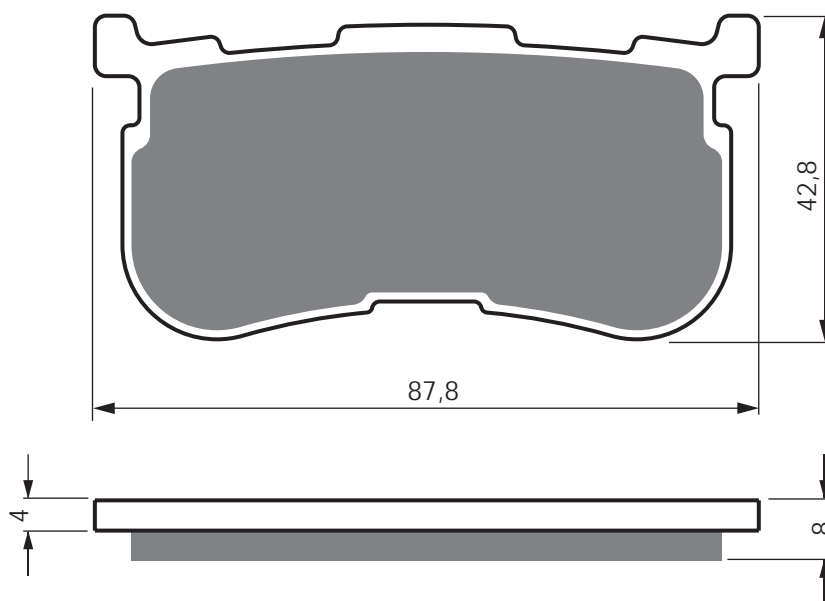

PART NUMBER

353

AD

S3

S33
RACING

1 set = 4 pcs

HARLEY DAVIDSON

FLRT	Freewheeler Trike	15	R
FLHTCUTG	Trike Tri Glide Ultra	14 - 15	R

EQUIVALENTS OEM

41 300 033