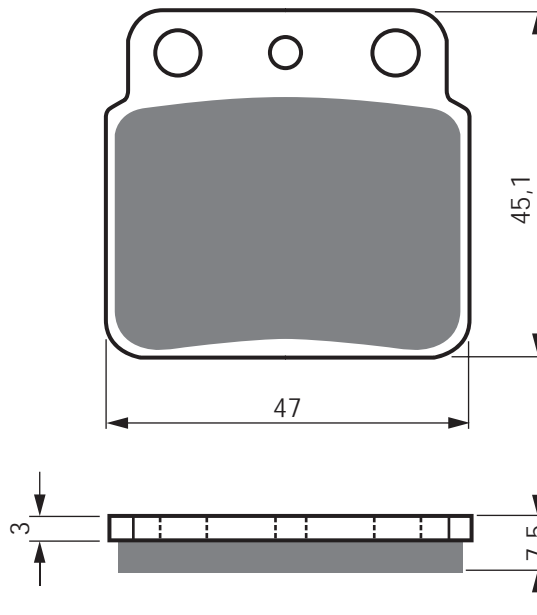

PART NUMBER

092

- AD
- K1
- K5
- K5-LX
- S3
- **S33**
  RACING

ARCTIC CAT

400 DVX (2X4) Sport	04 – 08 R
400 DVX TS Sport	06 – 07 R

KAWASAKI

KSF 400 A1/A2/A3 (KFX 400)	03 – 05 R

SUZUKI

LT 250 RH/RJ/RK/RL	87 – 90 R
LT-Z 400 K3/K4/K5/K6/K7/K8/K9/L0/L1	03 – 12 R
LT-R 450 K6/K7/K8/K9/L0/L1/L2/L3	06 – 13 R
LT 500 RL	90 R

EQUIVALENTS OEM

43082 S007	69100 07810	69140 35B00	69140 43B00	69140 43B10	3406-075	69100 01810

Disc Brake Pads