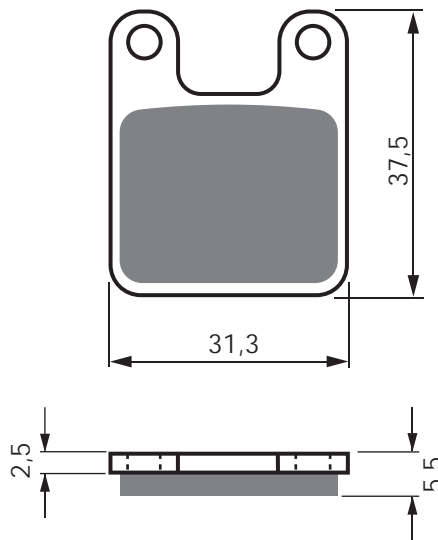

PART NUMBER

201

AD

S3

MINI MOTO

Pasini/GRC Calipers (Square 2 pin type) F&R

POLINI

	110	Mini Motard 10" wheels (2 pin fixing)	F&R
XP4T	110	Cross 14" front/12" rear wheel	F&R
XP4T	110	Cross 12" front/10" rear wheel	F&R

EQUIVALENTS OEM

144 750 008