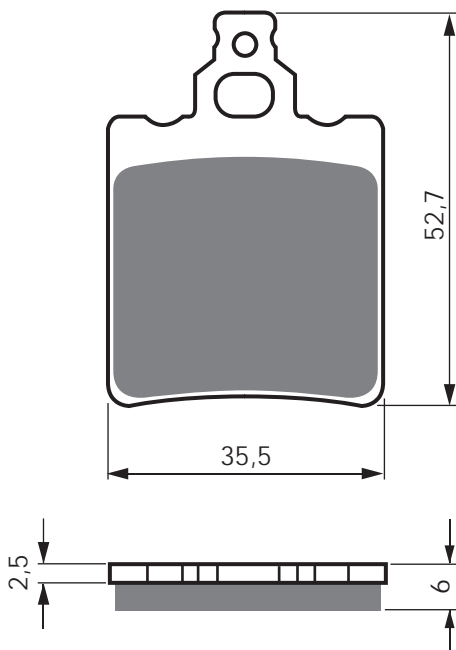

AD

K5

S3

APRILIA

50	Europa	90 - 92	R
AF1	50 Futurama	90 - 92	R
MX	50	03 - 05	R
RS	50	93 - 06	R
RX	50 C/CD	93 - 04	R
	50 Pegaso	92 - 94	R
	50 Tuorno	03 - 04	R
RX	50 Raing	03 - 06	R
RX	3-5 Marce (M/N/P/R)	91 - 94	R
	280 R Climber	92 - 93	R

BETA

R	150 (Minicross / 4T / 49 cc)	10 - 14	R
M4	350 Supermotard	04 - 06	R

KEEWAY

X	50 Ray Supermoto	07 - 09	R
TX	50	10 - 12	R
TX	125	10 - 12	R

MOTO GUZZI

	250 (All Models)	75 -	F

CAGIVA

W4	50	91 - 95	R
	125 Cruiser	87	R
WSXT	125 „Aletta Rossa“	83 - 84	F
XSST	125	81 - 82	F
STX	125	82 -	F
	125 Tamanako	88 - 89	R
W8	125	93 - 98	R

FANTIC

	50 Caballero/Caballero RC	91 -	R
	50 50.1 Oasis	86 -	R
	50 50.1 Oasis E.S.	87 -	R
	50 Kaola		F&R
	80 Caballero/Caballero RC	91 -	R
	80 Kaola		F&R

GARELLI

XLE	125 Tiger	86 -	R
GTA	125	85	F
GTA	125	86 -	F&R

GENERIC/KSR

	50 Toxic	07 - 08	R
X	50 Trigger	06 - 14	R
SM	50 Trigger	06 - 14	R
SM	125 Trigger	08 - 09	R
X	125 Trigger	08 - 09	R
TW	125 SM	13 - 15	R

GILERA

RV	50 NGR	88 -	F
	250 NGR	85 -	F

JCM

	240 Europa	89 -	R

KTM

	60 SX	00	R
	65 SX	00 - 03	R

LAVERDA

LB	125 Custom/Sarbia/Strada Sport	85 - 87	F

MALAGUTI

MXR	50	89 -	F

MALANCA

	125 ob one M6	85 -	F&R
	125 ob one M6 Racing	85 -	F&R
	125 Mark Enduro	85 -	F

EQUIVALENTS OEM

8113104	8000 33545	8000 37009	8000 40413	8213051	8213104	238 076570
245 07 6340	326 478	8000 40413	460 13 090 000