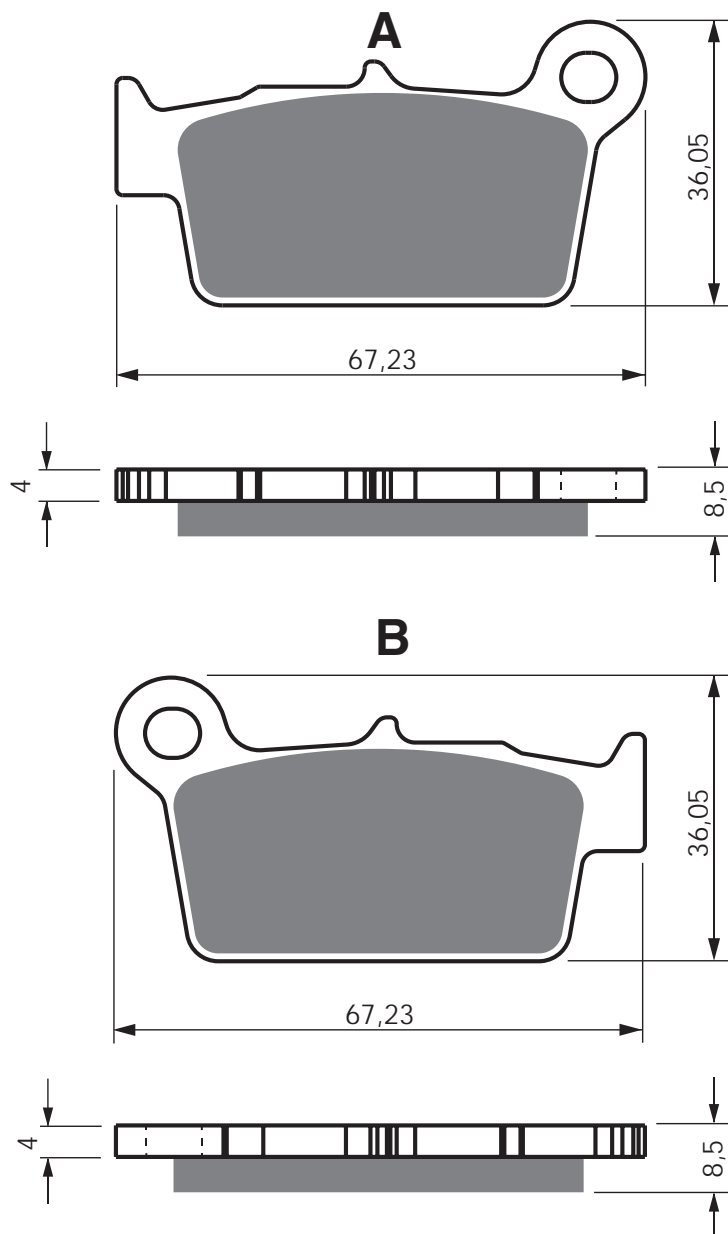

AD

K1

K5

S3

**S33
RACING**

BETA

RR	50	Motard (Spoke wheel)	09 – 12 R
RR	50	Motard Track (Cast wheels)	08 – 14 R
RR	50	Motard Standard (Cast wheel/ 5 spoke)	13 – 15 R
RR	50	Motard Sport (Cast wheel/ 5 spoke)	14 – 15 R
RR	50	Motard (Spoke wheel)	12 – 13 R
RR	50	Enduro Standard	09 – 14 R
RR	50	Enduro Racing	09 – 11 R
RR	50	Enduro	08 – 14 R
RR	50	Enduro Factory	12 – 14 R
RR	50	Motard Standard	09 – 12 R