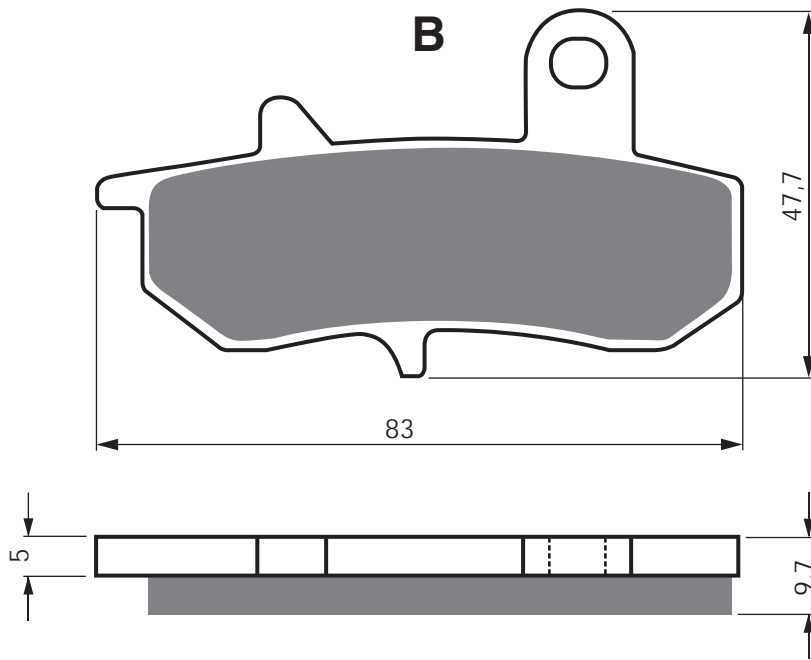

PART NUMBER

065

AD

S3

A

B

SUZUKI

RG	125 FN/FP/FR (NF13A) Gamma/ Rear disc Model	92 – 94 R
RG	125 FUN/FUP/FUR (NF13B) Gamma/ Rear disc Model	92 – 94 R
RG	125 UN „Wolf“ (ND13E) Naked	92 – 94 R
DR	600 RK (SN41A) (Rear disc model)	89 R
DR	650 RL/RM (SP41A)	90 – 91 R
DR	650 RSL/RSM (SP42A)	90 – 91 R

DR	650 RUN/RN/RUP/RP (SP44A/B)	92 – 93 R
DR	650 RER/RES (SPA45A/B)	94 – 95 R
DR	650 RSEM/RSEN/RSEP (SP43A/B)	91 – 93 R
DR	750 SK	89 R
DR	800 SL	90 R

YAMAHA

DTZ	125 Tenere/Tenere	89 – 90 R
DT	125 Chesterfield Scout	89 – 90 R

EQUIVALENTS OEM

69100 44860

69100 12810