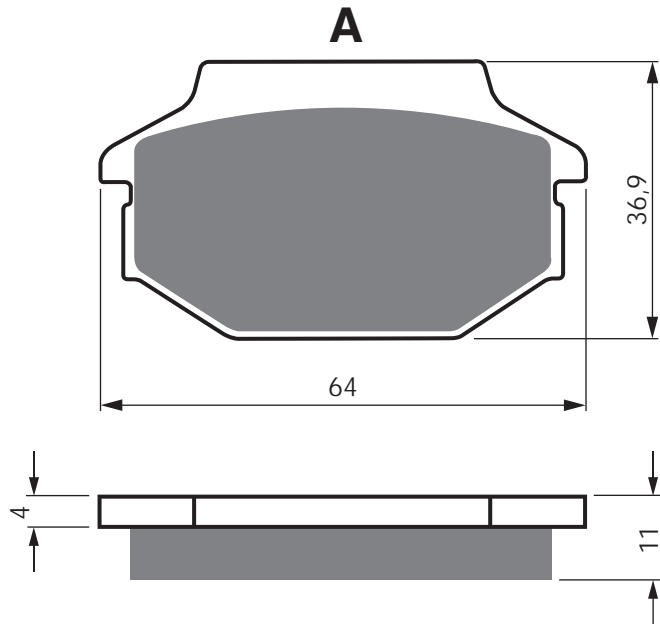

KYMC

R16	50	Agility (2T/16" wheels)	08 - 15	F
R16	50	Agility (4T/16" wheels)	08 - 15	F
	50	Agility Carry (4T)	11 - 15	F
DJ	50	S	12 - 15	F
	50	Like (4T)	09	F
	50	Looker	07 - 08	F
	50	People S (2T)(5 bolt fixing)	05 - 15	F
	50	People S (4T)(B91000) (5 bolt fixing)	06 - 15	F
	50	People (2T)(3 bolt fixing)	99 - 14	F
	50	Super 8 (2T)	07 - 15	F
	50	Super 8 (4T)	07 - 15	F
	50	Super 9 (LC)	01 - 07	R
MXU	50	Quad (2T)	05 - 14	R
KXR	90	/S Mongoose	04 - 15	R
	90	Maxxer	05 - 06	R
R16	125	Agility (C20000)(16" wheels)	08 - 15	F
RS	125	Agility (2T/12" wheels)	09 - 13	F
	125	Agility Carry (4T)	11 - 15	F
DJ	125	S	12 - 13	F
	125	Like (D20000)	09	F
	125	S Looker	07 - 08	F
	125	i People One	13 - 15	F
	125	People S DD	07 - 15	F