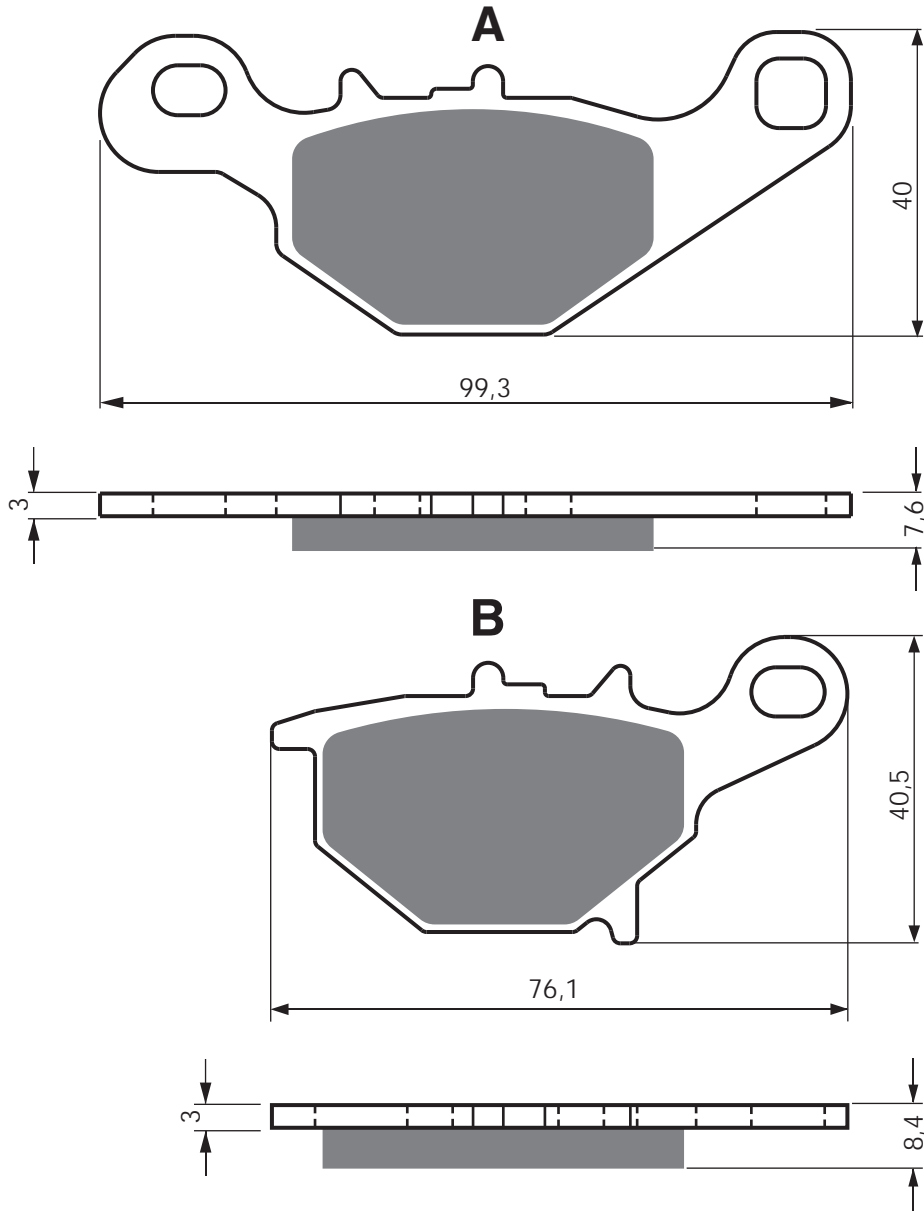

PART NUMBER

226

AD

K1

K5

K5-LX

S3

S33
RACING

SUZUKI

RM	85	K5/K6/K7/K8/K9/L0/L2/ L5 (Small 17" wheel)	05 - 15 R
RM	85	LK5/LK6/LK7/LK8/LK9/LL0 /LL2/LL5 (Large 19" wheel)	05 - 15 R

EQUIVALENTS OEM

69100 03880