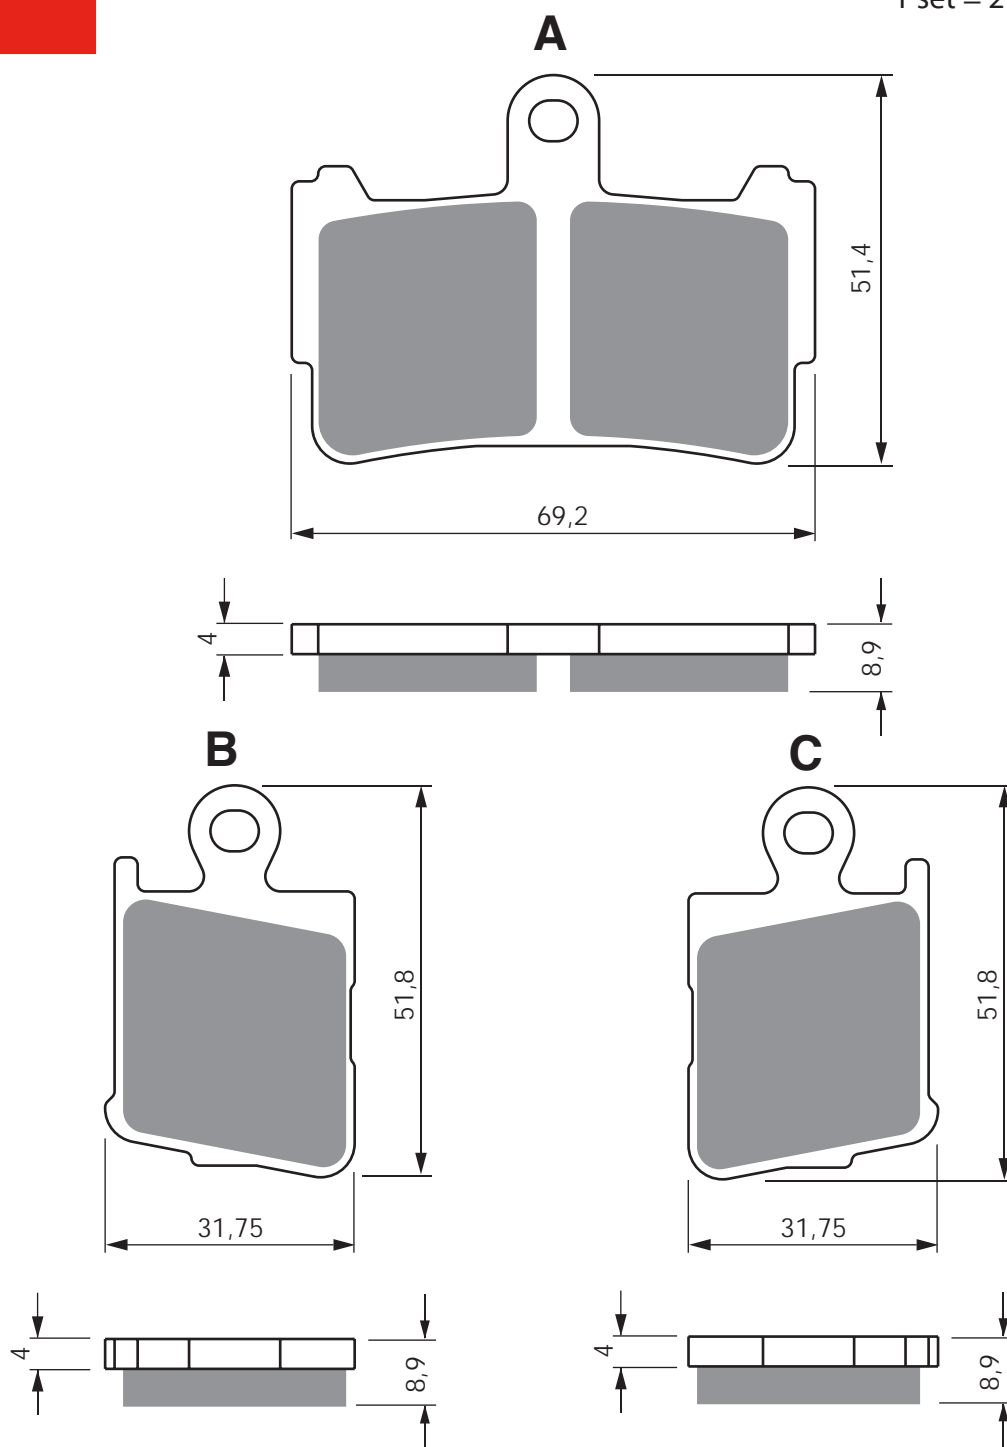

PART NUMBER

298

AD

S3

**S33
RACING**

GP5

GP6

GP7

1 set = 2 pcs small/large

HONDA

VFR	1200 FAA/FAD/FAC/FAE	10 – 14 F
VFS	1200 FADE/FADB/FADC/FADE (Automatic transmission)	10 – 14 F
VFR	1200 FA-GT	14 – 15 F
VFR	1200 FAD - DCT/GT	14 – 15 F

EQUIVALENTS OEM

06435 MGE 006

Disc Brake Pads