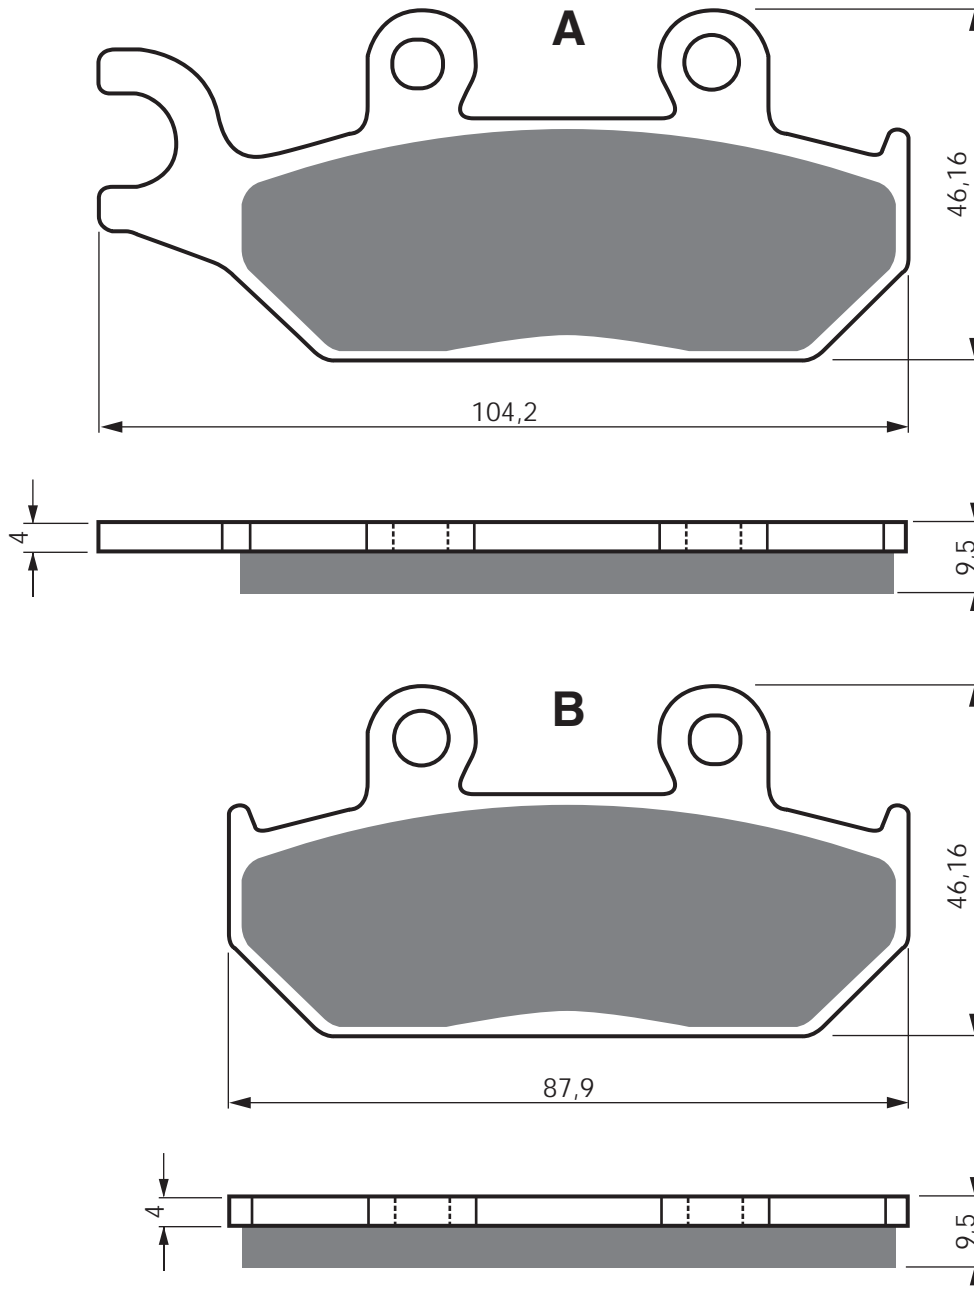

PART NUMBER

033

AD

S3

YAMAHA

XT	600	E	92 – 03	F
XTZ	660	„Tenere“	91 – 98	F
YXM	700	E Viking EPS COMO (YXM 70 VPHG)	16	F(right)
YXM	700	E Wolverine R (YXE 70 WPHG)	16	F(right)
YXC	700	E -Viking VI EPS (YXC 700 PF/PXG)	15 – 16	F(right)
YXM	700	ES Viking EPS SE (YXM 700 PSE)	14 – 16	F(right)

CAN AM (SIDE X SIDE)

1000 Commander Max DPS/XT	14	F(right)
1000 Maverick Max STD/XRS/DPS	14	F(right)

EQUIVALENTS OEM

3YF W0045 00	3TB W0045 00	4PT W0045 00	1XD 25805 10	75601150