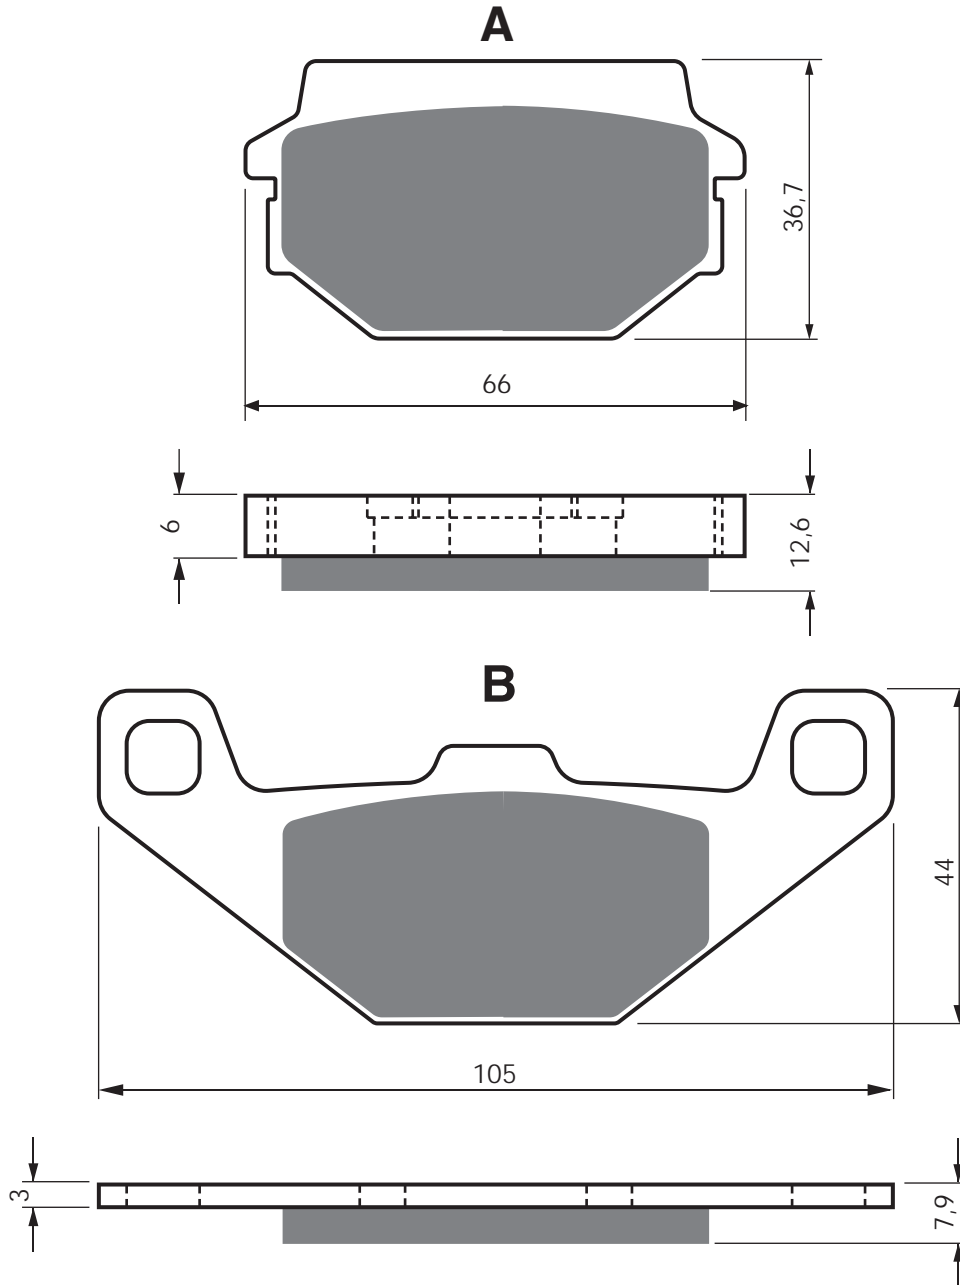

PART NUMBER

237

AD

S3

SYM

	125 /150 Huskey	99-05 F
CT	125	03-04 F

EQUIVALENTS OEM

45105 N02 001 A

Disc Brake Pads