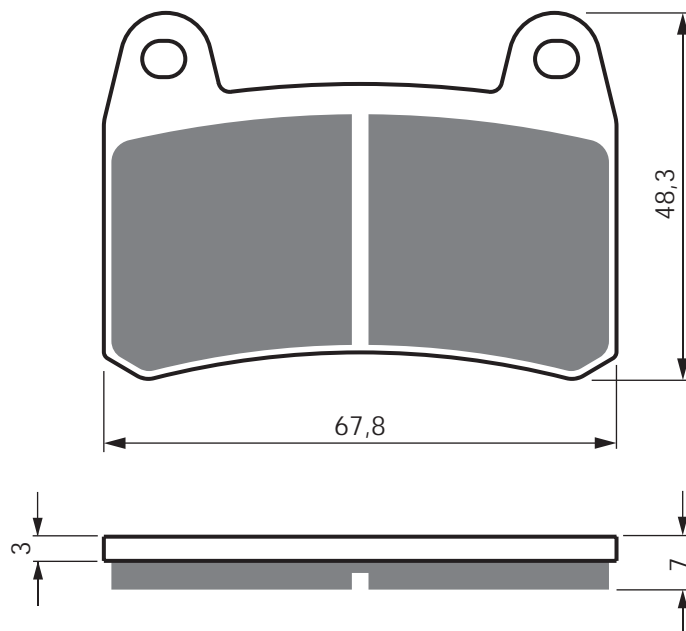

PART NUMBER

361

AD

K5

S3

S33
RACING

BENELLI

BN	251	14 – 15	F
BN	302	15	F

CF MOTO

RCF	150 -3 (150 NK)	15	F

GENERIC/KSR

Code S	125/150/200	(4T)	12 – 15	F
Code X	125/150/200	(4T)	12 – 14	F

KEEWAY

RKV	125	10 – 15	F
RKV	150	13 – 15	F
RKX	150	13 – 14	F
RKV	200 S	14	F
RKX	200	13 – 14	F
RKX	200 S Factory	14	F

WK BIKES

	150 NK	15	F

EQUIVALENTS OEM

45120 J80 0000

Disc Brake Pads