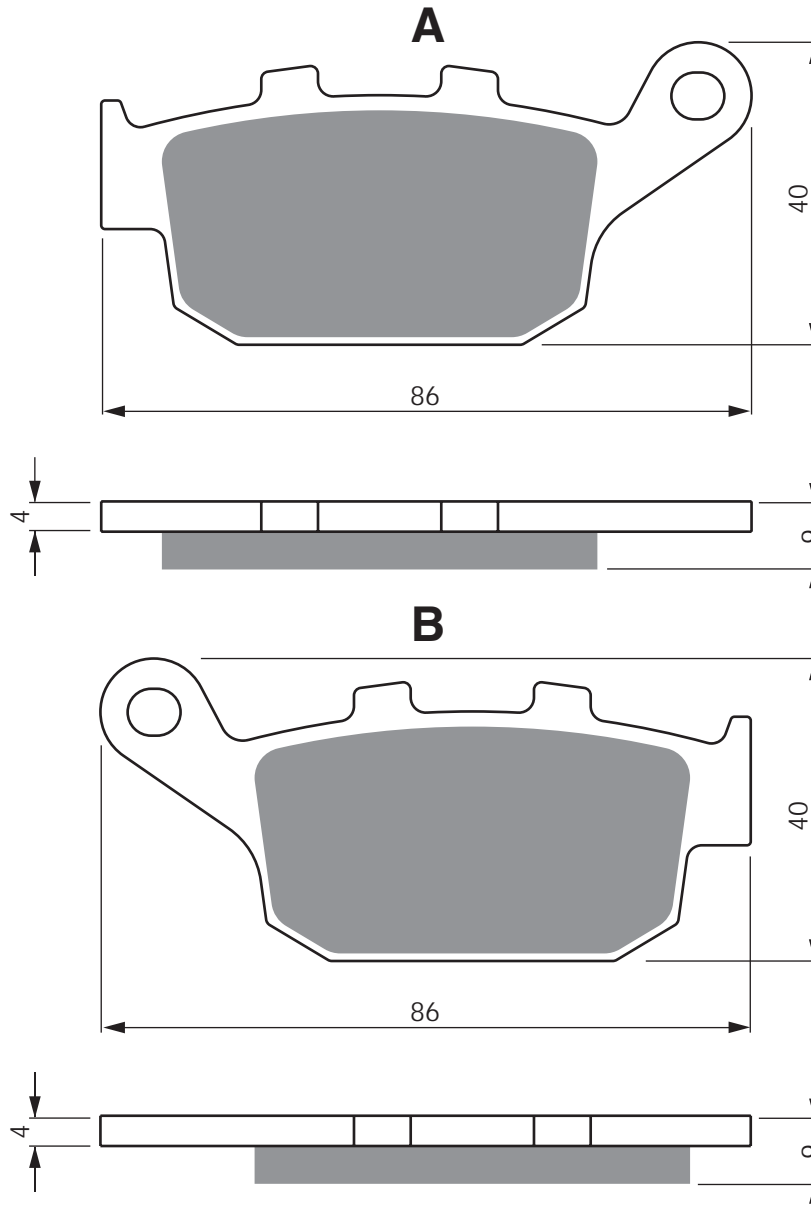

PART NUMBER

306

AD

S3

**S33
RACING**

HONDA

CBR	250 RRL/RRN/RRR (MC22)	90 - 92 R
CBR	250 RB (Non ABS)	11 - 13 R
CBR	250 RAB/RAC (ABS)	11 - 13 R
CBR	300 RA (ABS)	15 R
CB	300 FAF/FAG (ABS)	15 R
CB	500 FD/FE/FF (Non ABS)	13 - 16 R
CB	500 FAD/FAE/FAF/FAG (ABS)	13 - 16 R

CBR	650 FAE/FAF/FAG (ABS)	14 - 16 R
CB	650 FAE/FAF/FAG (ABS)	14 - 16 R
NC	750 S	14 - 16 R
NC	750 X DCT (NC 750 XD)	14 - 15 R
CTX	700 DE-DCT	14 R
CTX	700 N-DCT	14 - 15 R
	750 Integra (Scooter) (NC 750 DDE)	14 - 16 R
	750 Integra S Scooter (NC 750 DDSE)	14 R

SUZUKI

GW	250 L3/FL5 Inazuma	13 - 15 R
GW	250 FL5 Inazuma	15 R
SFV	650 K9/L0/L1/L2/L3/L4/L5 Glaudius	09 - 15 R
SFV	650 AK9/AL0/AL1/AL2/AL3/AL4/ AL5 (ABS)	09 - 15 R
SV	650 AL7 (ABS)	16 R

EQUIVALENTS OEM

69101 44850	06435 KYJ 901	69100 48820	06435 MOZ JO1	06435 MGS D31