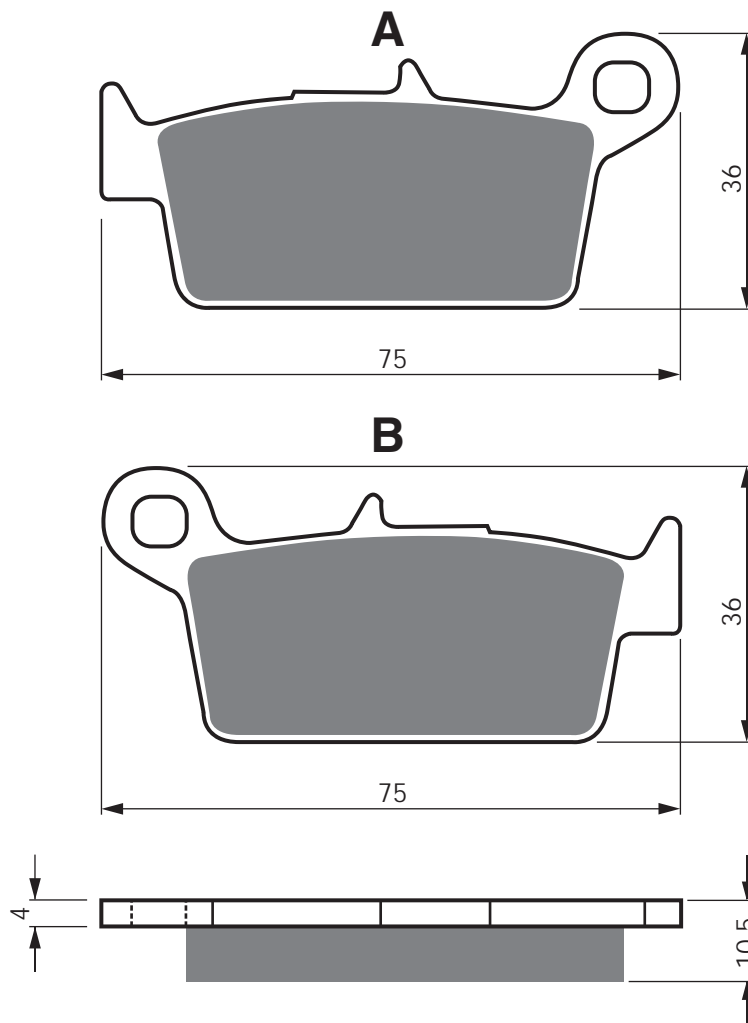

AD

K1

K5

K5-LX

S3

**S33
RACING**

AJP

PR5	250	Supermoto	09	R
PR5	250	Enduro	09	R

CPI

125	Sauel			R

GAS-GAS

EC	125	/200/250/300	00-08	R
	125	Pampera (2T)	05-08	R
EC	200	/250/300 Enduro	99-00	R
MX	125	/250 (MC)	01-08	R
MX	200	/250/300	99-00	R
SM	125	/250/400 FSE	02	R
SM	125	/250 (2T)	01-06	R
SM	125	(2T) Supermotard	03-06	R
SM	125	Halley	09	R
	125	Trail Halley	09	R
	400	Pampera	06	R
SM	400	FSE (2T)	01-02	R
EC	450	FSR/FSE Enduro (4T)	05-09	R
	450	Pampera (4T)	07-08	R

SM	450	FSR (4T) Supermotard	07-09	R

SM	450	Halley	09	R
	450	Trail Halley	09	R

EC	515	FSR/FSE Enduro (4T)	05-09	R

SM	515	FSR (4T) Supermotard	07-09	R

GOES

G	125	XM	08-09	R
G	250	XM	08-09	R

HONDA

CB	50	V/W Dream 50	97-98	R
XR	50	M5 (AD14) Motard	05	R
NSR	50	RV/RW/RX/RV	97-00	R
NSR	50	V (AC10-180)	97	R
SRX	50	T/W/X „Joker/Shadow“	97-99	F
NSR	75	N/P/R/X/Y (NS-1/NSR 80)	92-00	R
CR	80	RN/RR/RS/RT/RBT/RV/RBV/ RW/RBW/RX/RBX/RV/RBY/R1/ RB1/R2/RB2	92-02	R
NSR	80	J-2/K/L/N/P/R/S (HC06)	88-93	R
NSR	80	V (HC06-170)	97	R

NSR	80	X (HC06-180)	99	R

CR	85	R3/RB3/R4/RB4/R5/RB5/R6/ RB6/R7/RB7	03-07	R

Lead	90		88	F

NH	90	M/P/R	91-94	F

NH	90	M/P/R Yuppy	95-97	R

SRX	90	T/W/X „Shadow“	97-99	F

XR	100	MS (HD13) Motard	05	R

CR	125	/250/500 RH/RJ/RK/RL/RM/RN/ RP/RR/RS/RT/RV/RW/RX/RV/R1	87-01	R

CRF	230	L	08-10	R

CRF	230	M Supermoto	09-10	R

SL	230	„Free Landsports“ (MD33) V/W/X/1	97-01	R

CRM	250	R (RM) MK2/MD24 (120001-1211634)	91-92	R

CRM	250	R (RP-RP-11) MK2/2 (MD 24 1300001-)	93	R

CRM	250	„Active Radial“ (MD32) ARV/ARW	97-98	R

XL	250	RL	90	R

Disc Brake Pads