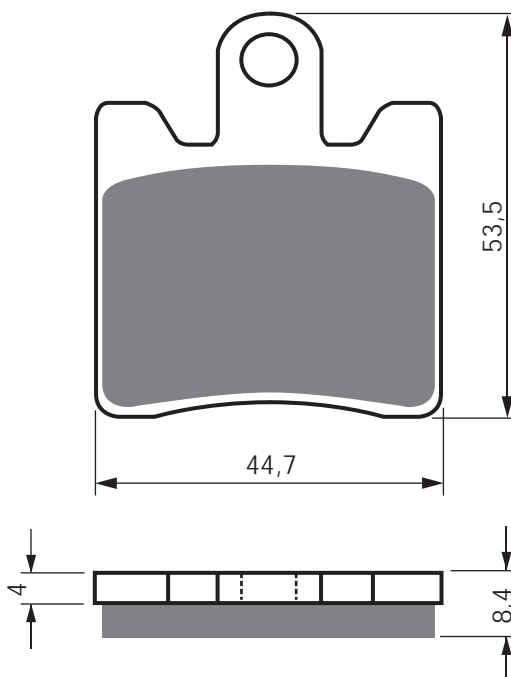

PART NUMBER

326

AD

S3

**S33
RACING**

1 set = 4 pcs

YAMAHA

FJR	1300 A (ABS)(4 pad caliper)	06 – 15 F
FJR	1300 AE (Electronic Suspension Adjustment/USD Forks)	14 – 15 F
FJR	1300 AS (ABS/Electric Shift)	06 – 15 F
XV	1900 ACFD Midnight Star/Casual Full Dresser (With Handlebar Fairing)	13 – 16 F
XVS	1900 A (Midnight Star 3 spring clutch)	13 – 16 F

TRIUMPH

	1215 Trophy	12 – 15 F
	1215 Trophy SE	12 – 15 F

EQUIVALENTS OEM

3P6 W0045 00

1CR W0045 00