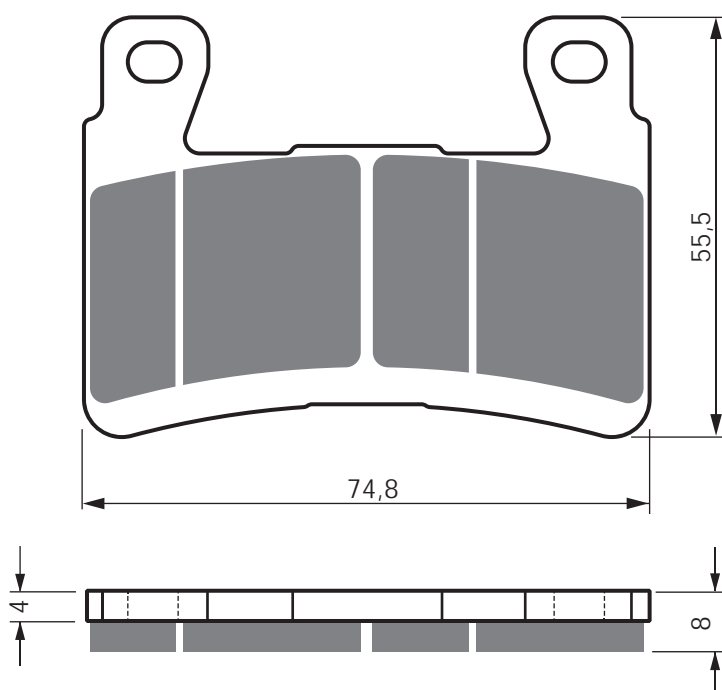

PART NUMBER

324

AD

S3

S33
RACING

GP5

GP6

GP7

KAWASAKI

ZX-6R	636	EDF/EEF/EFF/EGF (Non ABS)	13 – 16 F
ZX-6R	636	30th Anniversary Edition (EFFA/Non ABS)	15 – F
ZX-6R	636	30th Anniversary Edition (FFFA/ ABS)	13 – 15 F
ZX-6R	636	FDF/FEF/FFF/FGF (ABS Model)	13 – 16 F