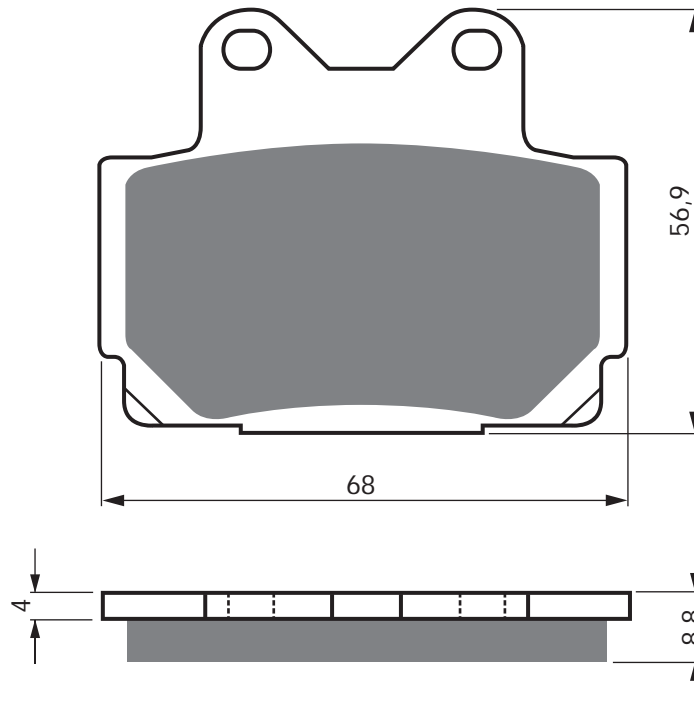

AD

S3

**S33
RACING**

YAMAHA

RD	125 LC (MK 2-3)	85 - 87	F
RZ	125 (1GV 030101-)	85	F
TZR	125	87 - 89	F
TZR	125	90 - 92	R
TZR	125 R	93 -	R
TZR	150 R (4AP2)	00	R
SDR	200 (2TV)	87 - 89	F&R
FZR	250 R		R
FZR	250	87	R
FZX	250 Zeal (3YX1/2/4)	91 - 92	R
RZ	250 R (1AR/1XG)		F&R
RZ	250 R (29L)		R
RZ	250 RR (51L)		F&R
R1-Z	250 (3XC)	90 - 92	R
SRX	250		F
TDR	250 (3CK1/3CK2 Europe) (Eng Frame # 3CK-)	88 - 92	R
TZR	250 (2MA/2XW1/2XW2 Europe) (Eng Frame # 2MA-)	87 - 92	R
TZR	250 (1KT/2AW Japan)(Eng Frame # 1KT-000/056)	87	R

TZR	250 (2XT1 Japan)(Eng Frame 1KT-09)	88	R
TZR	250 (3MA1 - Reverse Cylinders) (Eng Frame # 3MA-0001)	89	R
TZR	250 (3MA3/3MA5)(Eng Frame # 3MA-046/058)	90	R
TZR	250 SP (3MA4)(Eng Frame # 3MA055)	90	R
TZR	250 R (3XV1/3X4/3XV6) V-Twin (Eng Frame # 3XV000101 -08600)	91 - 93	R
TZR	250 RS (3XV8/3XV9/3XVA) V-Twin (Eng Frame # 3XV080101/ 08200 088-)	92 - 94	R
TZR	250 SPR (3XVC) V-Twin(Eng Frame # 3XV 107101-)	95	R
RD	350 N	85	F&R
RD	350 F/F2	85 - 92	F&R
RD	350 R	92 - 95	F&R
FZ	400 (4YR1)	96	R
FZ	400 N (IFK 146X 133M)	85	R
FZR	400 RR (4DX)	92	R
FZR	400 (3TJ1/2/6/7)		R

FZR	400 Genesis (1WG)	86	R
FZR	400 RSP (2TK EX-UP)	87	R
FZR	400 (3EN1/2)	88 - 89	R
SRX	400 (1JL)	85	R
SRX	400 (3VN1/3VN2/3VN5)	90 - 96	R
XJR	400 (4HM1/4HM2/4HM4/4HM7)	93 - 96	R
XJR	400 (4HM3/4HM5/4HM6/4HM9/ 4HMA/4HMB) Brembo caliper	95 - 99	R
RD	500 LC	84 - 86	R
RZV	500 R (SIX)	85	R
FZ	600	87 - 88	R
FZS	600 Fazer	98 - 03	R
SRX	600	86 - 87	F&R
SRX	600 (1JK)	85	F&R
SRX	600 (3SX)	90 - 91	R
XJ	600 N	95 - 03	R
XJ	600 S„Diversion“	92 - 03	R

EQUIVALENTS OEM

1KT W0046 50	1KT W0046 51	1KT W0046 52	3TJ W0046 00	51L W0046 00	51L W0046 01	51L W0046 02
4AP W0046 00