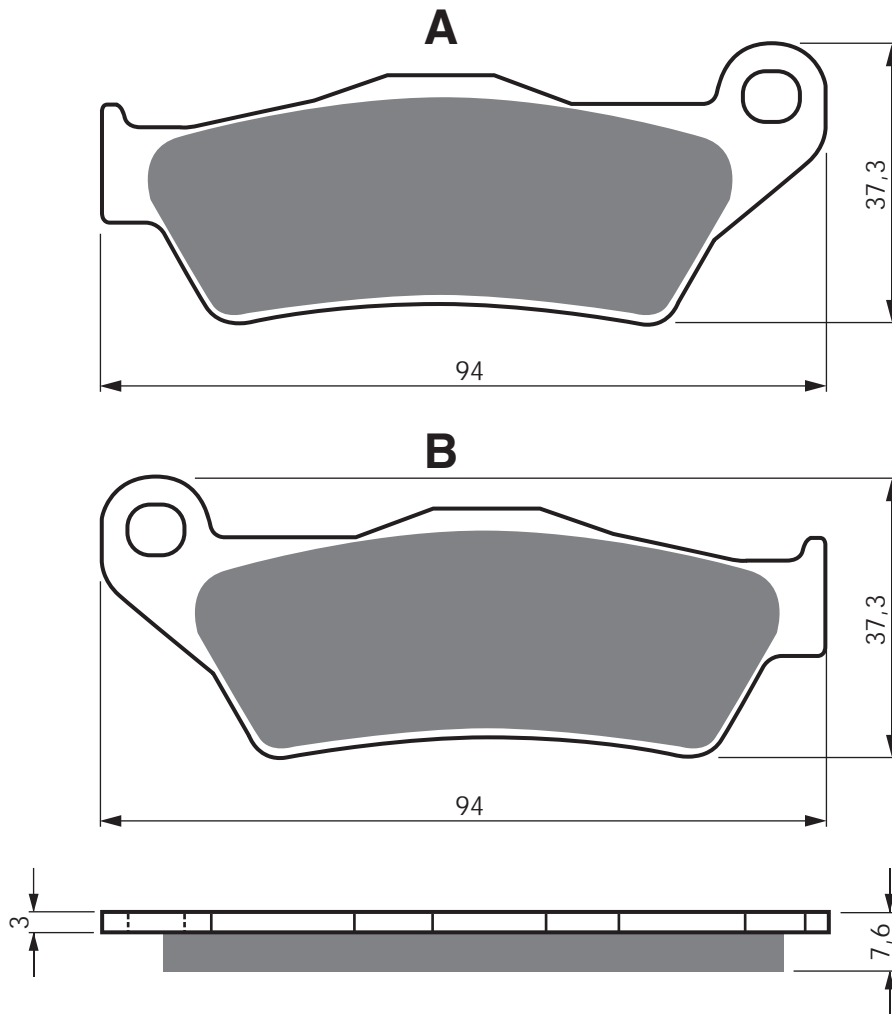

PART NUMBER

031

AD

K1

K5

K5-LX

S3

S33
RACING