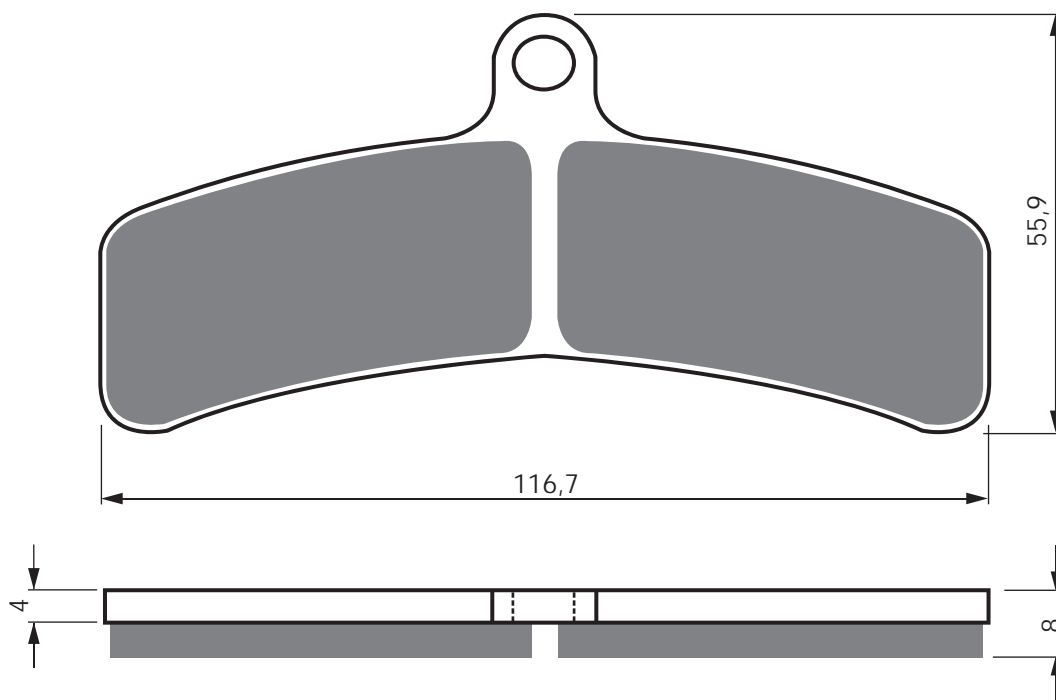

PART NUMBER

130

AD

S3

S33
RACING

SPIEGLER BREMSTECHNIK

S8B 8   Piston Lightweight caliper   F