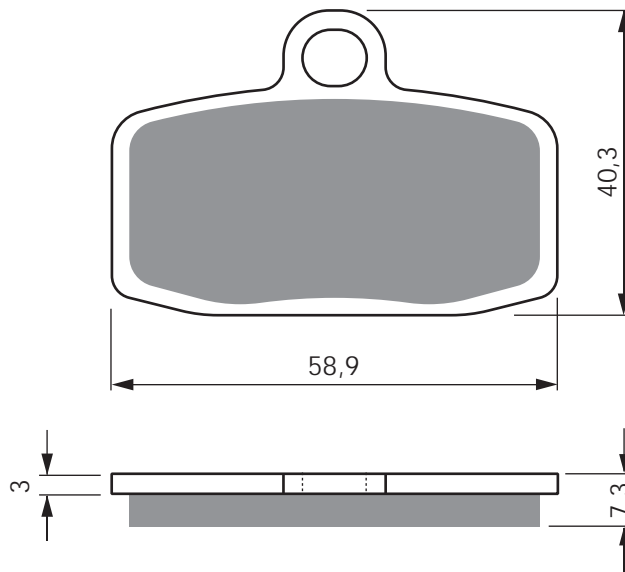

PART NUMBER

307

AD

K1

K5

K5-LX

S3

**S33
RACING**