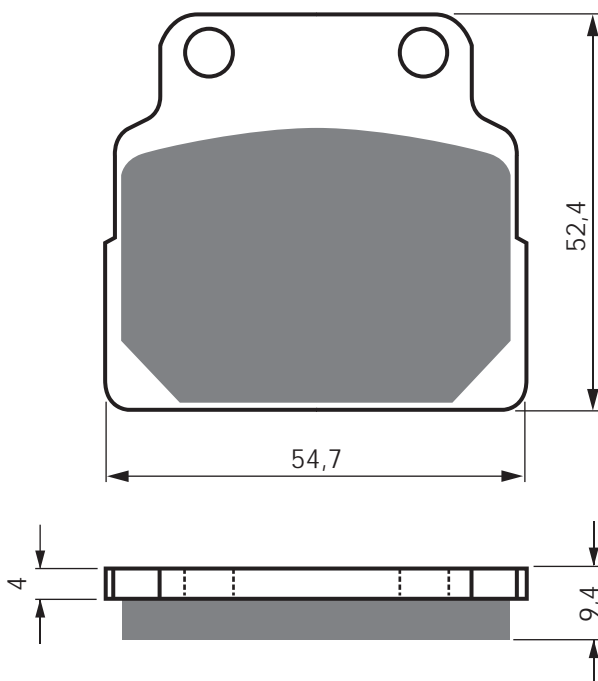

AD

S3

PART NUMBER

149

HONDA

CB 450 DX-K 89-92 F&R

EQUIVALENTS OEM

43105 KK9 691

Disc Brake Pads