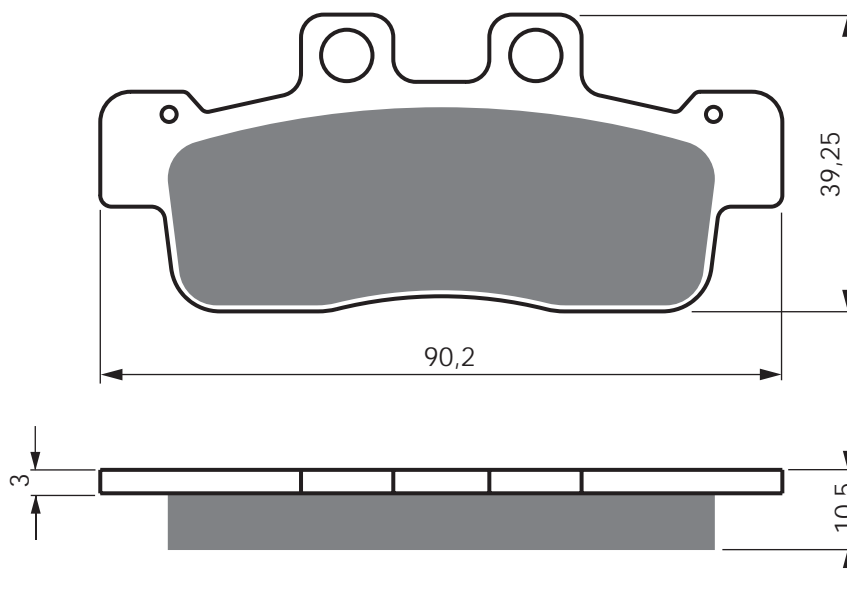

PART NUMBER

363

AD

S3

S33
RACING

YAMAHA

NCX	125 K „Cygnus X Cab“ (HC6-1)	07 – 10 F
NCX	125 L Cygnus X Injection (4C6-2)	07 – 10 F
YW	125 X (1DN1/2)	10 – 13 F

EQUIVALENTS OEM

17C W0045 00

4C6 W0045 00