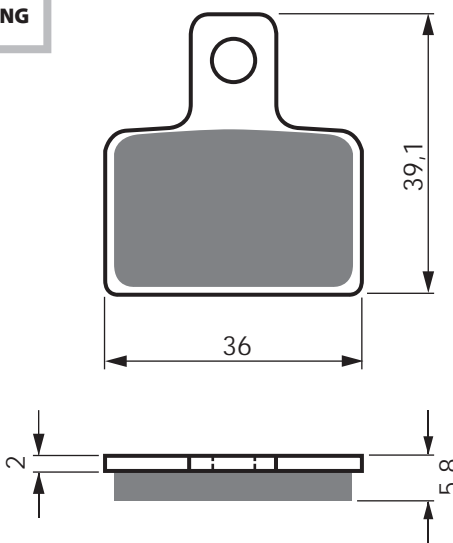

AD

K1

K5

S3

**S33
RACING**

APRILIA

RX	50	Mini Experience	04	F

BETA

		Mini Cross Pro Race 12/10	04 – 06	F&R
50		Minitrial(A/C)	09 – 12	F
		Minitrial LC (Hydraulic Brakes)	13 – 15	F
50		Pro Race	05	R

FACTORY

R14		Phantom Aqua	04	F

GAS-GAS

MC	50	Cross	06	R
EC	50		06 – 07	R
TXT	50	Cadet	06 – 09	F
TXT	50	Rockie	04 – 09	R
MC	65	Cross	06	F&R
TXT	80	Cadet	06	F&R
TXT	80	Rockie	04 – 09	R
TXT	80	Cadet	07 – 09	R
TXT	80	Pro Racing (2T)	15	R
TXT	125	Randonne (4T)	11 – 15	R
TXT	200	Randonne (4T)	14 – 15	R
TXT	125	/200/250/280/300 (TXT PRO)	04 – 11	R
TXT	125	/250/280/300 (For models with Formula front caliper/single pin pad fixing)	12	R
TXT	125	/250/280/300 (For models with AJP caliper/2 pin pad fixing)	12 – 14	R
TXT-E		(Full size electric bike)	12 – 14	R
TXT	250	Contact (2T)	15	R
TXT	125	/250/280/300 Racing (2T Monobloc caliper)	14 – 15	R
TXT	125	/250/280/300 Replica Factory Models (2T Monobloc Caliper)	13 – 14	R
EC	50	Boy (Air Cooled)	05	R
EC	50	Boy (LC)	05 – 07	R
MX	65		05 – 08	F

HONDA HM (Italy)

		Baja 10/10 JR & SR	99 – 07	F&R
		Baja 12/14 MX	99 – 09	F&R

HUSQVARNA

CR	50	Senior Pro	05	F
CR	50	Junior	05	F
TE	100		05	F

METRAKIT

XL	80	Mini GP	09	R
	125	Pre GP	09	R

MONTESA/HONDA

	315	R Honda	01 – 04	R
	250	4RT Cota	05 – 10	R
	260	4RT Cota	14 – 16	R
	260	4 Ride Enduro (260cc/4T)	16	R
	300	Cota RR (4T)	16	R

OSSA

TR	125	i	13 – 15	R
TR	280	i	10 – 15	R
	250	i Explorer	14 – 15	R
	280	i Explorer	12 – 15	R
TR	300	i	14 – 15	R

POLINI

XP4	50	Street 10" wheels		F&R
XP	65	R		F&R
XP4	125	Street 10" wheels		F&R
XP4	125	Off Road 14" front/12" rear wheel		F&R

SACHS

	125	Dirty Devil	08	F&R

SCORPA

SR	125	(2T)	09 – 13	R
SR	125	Long Ride (2T)	09 – 11	R
SY	125	F	03 – 08	R
SY	125	4T Long Ride	09 – 10	R
SY	125	FR (4T)	03 – 11	R
TYS	125	F Long Ride	06 – 08	R
	125	Twenty (2T)	15	R
TY	125	(4T)	11 – 15	R
TYS	125	F	06 – 08	R
SY	175	F	06	R
TYS	175	F	06	R
SY	200	F (4T) (163cc)	08	R
SY	250	(2T)	00 – 05	
SY	250	Long Ride (2T)	04 – 06	

SY	250	F (4T) Long Ride	07 – 08	R
SY	250	F	06 – 10	R
SY	250	FR Long Ride	10	R
SY	250	FR	06 – 10	R
SY	250	R (2T)	00 – 09	R
	250	Twenty (2T)	15	R
SR	280	(2T)	09 – 14	R
SR	280	(2T) Long Ride	09 – 11	R
	280	Twenty	14	R
	300	Twenty (2T)	15	R
	660	Roadster	07	R

SHERCO

	80	Trials (2T)	01 – 10	R
ST	80	(2T/Formula Caliper)	13 – 14	R
ST	80	(2T/Braktec Caliper)	14 – 15	R
	125	Trials (2T/AJP Caliper)	06 – 12	R
ST	125	(2T/Formula Caliper)	13 – 14	R
ST	125	(2T/Braktec Caliper)	14 – 15	R
XY	125	(4T)	14 – 15	R
	250	Trials (2T/AJP Caliper)	06 – 12	R
ST	250	(2T/Formula Caliper)	13 – 14	R
ST	250	(2T/Braktec Caliper)	14 – 15	R
ST	290	Trials (2T/AJP Caliper)	06 – 12	R
ST	290	Cabestany Replica (2T/Formula Caliper)	12	R
ST	290	(2T/Formula Caliper)	13 – 14	R
ST	290	(2T/Braktec caliper)	14 – 15	R
	320	Trials (4T/AJP Caliper)	05 – 12	R
ST	305	(2T/Formula Caliper)	13 – 14	R
ST	305	(2T/Braktec Caliper)	14 – 15	R

TOMOS

MC	50	Senior Pro	05 – 07	F&R

XISPA

X	125	R	08 – 09	R
X	250	R	08 – 09	R
X	280	R	08 – 09	R

EQUIVALENTS OEM

43105 NN3 820	7040	C390	BT280222068	KM0961320	810K0209	S10B-40202-00-00
43105 NN3 830