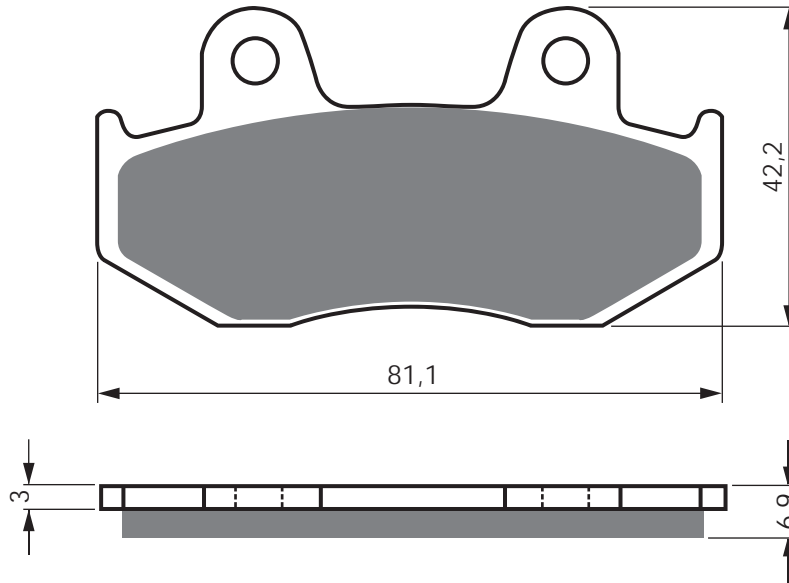

PART NUMBER

103

AD   **K5**   **S3**

HONDA

CH   250 F/G, „Spacy“   85 – 86 F

EQUIVALENTS OEM

45105 KM1 004	45105 KM1 007	45105 KM1 711	45105 KM1 712	45105 KM1 710