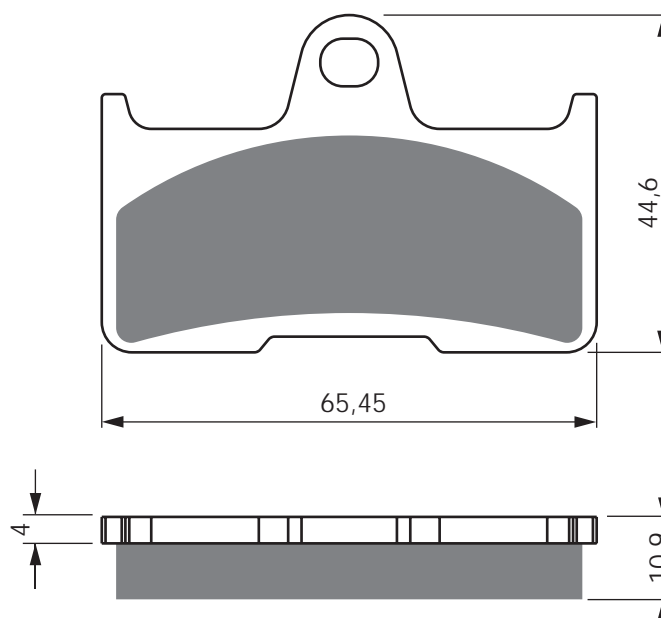

PART NUMBER

281

AD

K1

K5

S3

S33
RACING

YAMAHA

YFM	660	FWAP/FWAR/FWAS/FWAT/ FWAW/FGW/FGX Grizzly	02 - 08 R
YFM	660	FR/FS/FT Grizzly	03 - 05 R

CCM

LX	700	4A Quad	08 - 09 R

CF MOTO

CF	500	5B/5C-C/Force 500 Classic	14 - 15 R
CF	500	C/Force (X5 Terralander)	11 - 15 R
CF	500	5-Ranger UTV	11 - 14 R
CF	625	C-Force (X6 Terralander)	11 - 15 R
CF	800	2 - C/Force (ATV)	14 - 15 R

EXPLORER

500	Atlas/4x4	08 - 09 R
500	Everest L/4x4	08 - 09 R

GOES

G	520	F (Quad)	07 - 14 R
G	520	Max (Quad)	07 - 14 R
G	520	UTX (Side x Side)	10 - 12 R
G	525	4x4	12 - 13 R
G	525	4x4 Max	12 - 13 R
G	625	i (All models)	12 R
G	625	i (4x4)	12 - 14 R
G	625	i 4x4 Max	12 - 14 R
G	625	i UTX 4x4 (Side x Side)	12 - 13 R
G		E-SSV Electric (Side x Side)	12 - 13 R

QUADZILA

CUV	500	Side x Side	10 - 11 R
QZ	500	E/ES 4x4	09 - 11 R
RL	500	MKII Buggy	10 - 11 R
RS5		4WD	10 - 11 R
RS6		EFI 4WD	10 - 11 R
Z6		4x4	10 - 13 R
X8		(4x4/EFI)	12 - 15 R

WT MOTORS

WT	500	Alaska Quad	08 - 09 R

EQUIVALENTS OEM

5KM W0046 00	901 08 05 01	901 08 05 10	30100805A0	90100805BO	90100805010

Disc Brake Pads