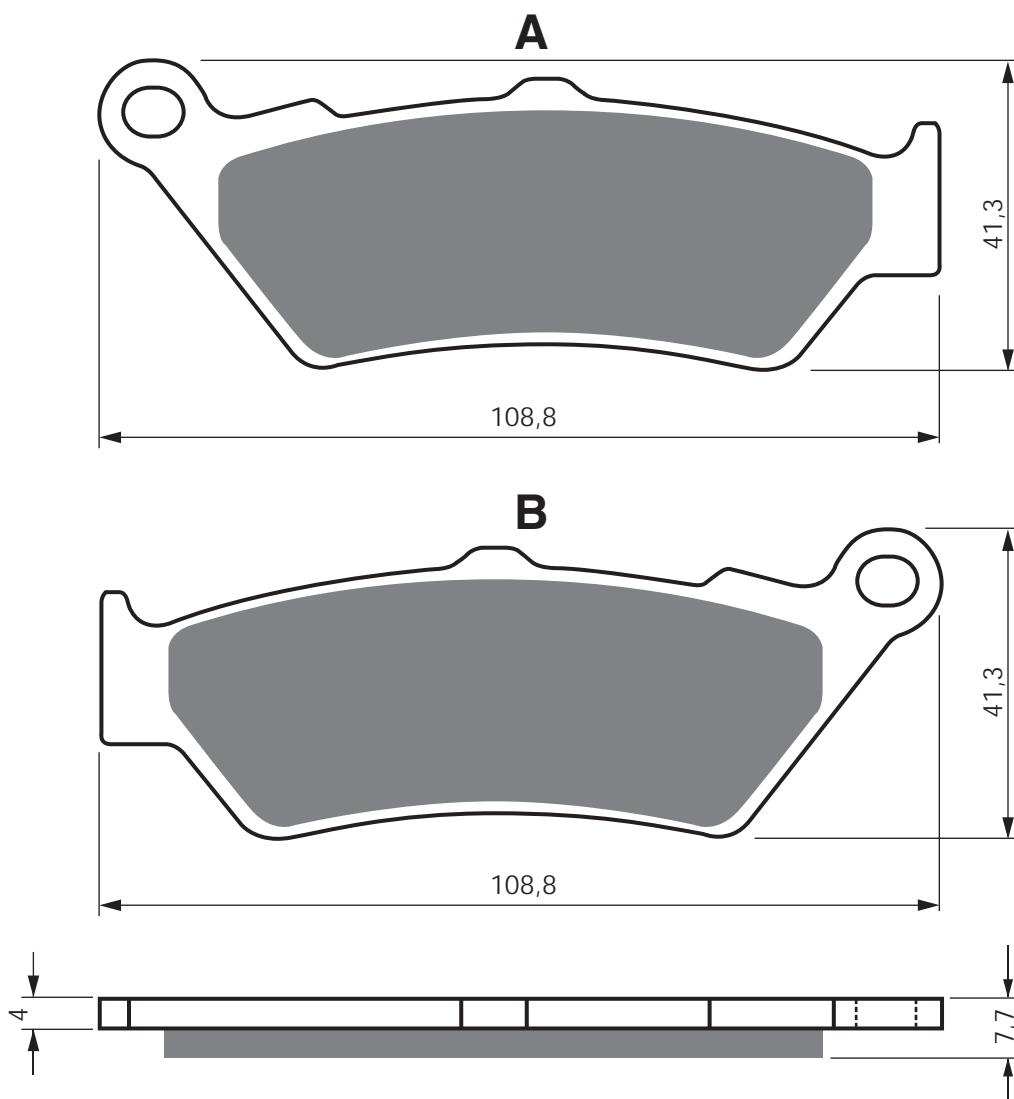

AD

S3

**S33
RACING**

GP5

GP6

GP7

APRILIA

	Moto 6.5	95 - 01 F
	650 Pegaso/650 IE	97 - 04 F
	650 Pegaso Trial	06 - 08 F
ETV	1000 Caponord/Rally (PS00/PSB0) (Non ABS)	01 - 03 F
ETV	1000 Caponord (PS004) (ABS model)	04 - 08 F

BIMOTA

DBX	1100 (MX)	12 - 14 F&R

BMW

C1	125	99 - 03 F
C1	200	01 - 03 F
F	650 (E169/0161) Standard	93 - 96 F
F	650 (E169/0162) (Funduro/ High Screen)(19" front wheel)	97 - 00 F
F	650 CS Scarver (K14/0174/ 0184 Belt Drive/17" wheels cast)	00 - 03 F

F	650 CS Scarver (K14/0177/0187 Belt Drive/17" wheels cast)	04 - 07 F
F	650 GS (R13/0172/0182) 19" front wheel	99 - 03 F
F	650 GS Dakar (R13/0173/0183) 21" front wheel	99 - 03 F
F	650 GS (R13/0175/0185) Single Cylinder 19" front wheel	04 - 07 F
F	650 GS Dakar(R13/0176/0186) 21" front wheel	04 - 07 F
F	650 GS (K72/0218/0228)(798cc Twin Cylinder/Cast Wheels)	07 - 12 F
F	650 GS (30 Years GS)(Twin Cylinder 798cc/Cast Wheel)	11 F
F	650 ST (E169/0163/168) Strada (18" front wheel/low screen)	97 - 00 F
G	650 GS (R131) (Single cylinder/ chain drive/cast wheel)	09 - 15 F
G	650 GS Sertao (Spoke wheels)	12 - 14 F

G	650 Xchallenge	07 - 08 F
G	650 Xcountry	07 - 08 F
F	700 GS	13 - 15 F
F	800 GS	08 - 15 F
F	800 GS Adventure	12 - 15 F
F	800 GS (30 Years GS)	11 F
F	800 GS Triple Black	12 F
F	800 GS Trophy	12 F
HP2	1200 Enduro	05 - 09 F
R	1200 GS (K50)(Liquid Cooled/ Radial Mount Caliper)	13 - 15 R
R	1200 GS Adventure (Inc TE/ XE Models/K51/LC)	14 - 15 F
R	1200 RT (K52 Radial F/Caliper/LC)	14 - 15 R
K	1600 GT	11 - 15 R
K	1600 GT SE	12 - 15 R
K	1600 GTL	11 - 15 R
K	1600 GTL Exclusive	12 - 15 R