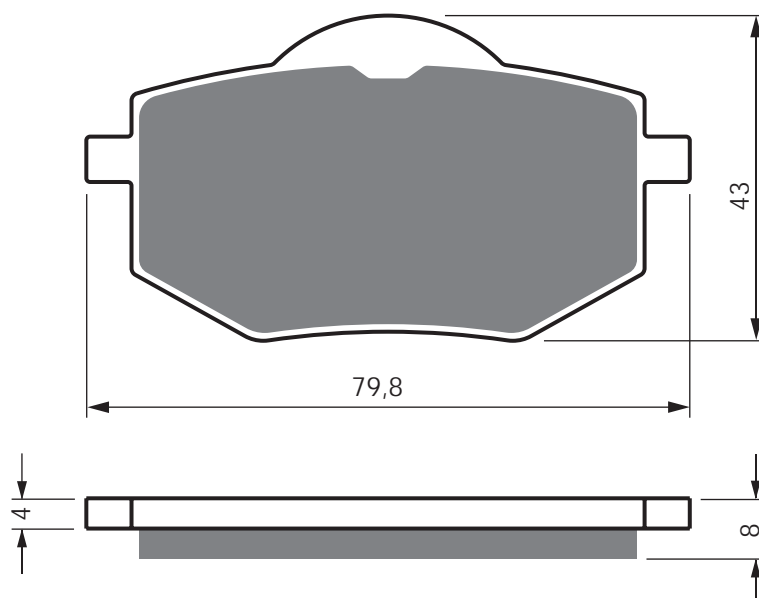

PART NUMBER

322

AD

S3

S33
RACING

YAMAHA

XV 535 Virago 88 - 94 F

EQUIVALENTS OEM

3JB W0045 00