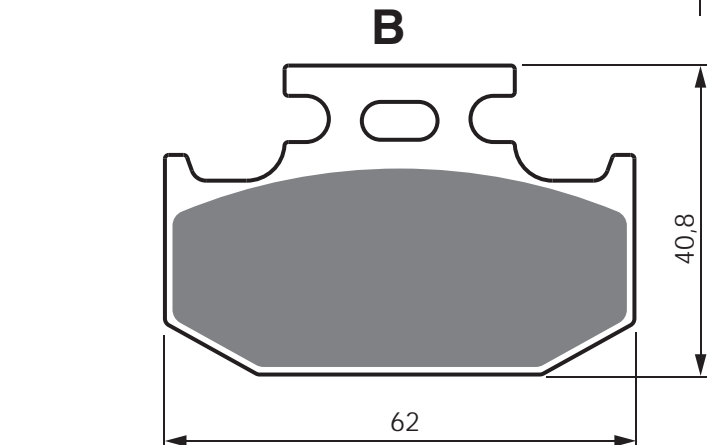

CAN-AM

200	Rally (4A7A/B/C/D/E/F)	07	R
400	Outlander (4x4 STD)(2D7A/B/C/D/E/F/G/H) (Right)	07 – 09	F&R
400	Outlander (XT 4x4) (2E7A/B/C/D/E/F) (Right)	07 – 09	F&R
400	Outlander Efi Left/Rear	09	F
400	Outlander Max (STD 4x4)(2F7B/C/D/E/F/G/H/J) (Right)	07 – 10	F&R
400	Outlander Max (XT 4x4)(2G7A/B/C/D/E) (Right)	07 – 10	F&R
500	Outlander (STD 4x4)(2T7A/B/C/D)(2W7A/B/C) (Right)	07 – 12	F&R
500	Outlander (XT 4x4) (2O7A/B/C/D) (Right)	07 – 12	F&R
500	Outlander Max (STD 4x4) (2W7A/B/C) (Right)	07 – 12	F&R
500	Outlander Max (XT 4x4) (2X7A/B/C) (Right)	07 – 10	F
500	Renegade (Right)	08	F
DS	650 X (3B7A/B) (Right)	07	F&R
650	Outlander (STD 4x4)(2N7A/B/C/D/E/F/G/H) (Right)	07 – 12	F&R
650	Outlander (XT 4x4)(2P7A/B/C/D/E/F) (Right)	07 – 12	F&R
650	Outlander Max (STD 4x4) (2R7A/B/C/D/E/F/G/H/I/J/K) (Right)	07 – 12	F&R
650	Quadlander Max (XT 4x4) (2S7A/B/C/D/E/F) (Right)	07 – 10	F&R
650	Outlander Max XT-P (Right)	12	F&R
800	Outlander (STD 4x4)(2H7A/B/C/D/E/F/G/H) (Right)	07 – 08	F&R
800	Outlander (XT 4x4) (2J7A/B/C/D/F/E) (Right)	07 – 08	F&R
800	Outlander Max (LTD 4x4) (2M7A/B/C) (Right)	07 – 12	F&R
800	Outlander Max (STD 4x4) (2K7A/B/C/D/E/F/G/H/J) (Right)	07 – 12	F&R
800	Outlander Max (XT 4x4) (2L7A/B/C/D/E/F) (Right)	07 – 08	F&R
800	Outlander R XT (Right)	09 – 10	F&R
800	Outlander R Efi (Right)	09	F&R

800	Outlander R Max XT-P (Right)	12	F&R
800	Regenerade E EFI (Right)	09 – 11	F&R
800	Regenerade R X (Right)	09 – 10	F&R
800	Regenerade XXC (Right)	11	F&R
800	Regenerade (Right)	07 – 08	F
800	Regenerade X (Right)	08	F

CANNONDALE

440	Blaze (Right)	03 – 04	F&R
440	Cannibal (Right)	03 – 04	F&R
440	Glamis (Right)	03 – 04	F&R
440	Moto (Right)	03 – 04	F&R
440	Speed (Right)	03 – 04	F&R

JOHN DEERE

500	/650 Buck EX/EXT (Right)	04 – 08	F
500	/650 Trail Buck EX/EXT (Right)	04 – 05	F

SUZUKI

LT-A	450 XK7	07	F
LT-A	500 FK2 Vision 4WD	02	R
LT-A	500 King Quad (Right)	11	F
LT-A	700 King Quad (Right)	05	F

EQUIVALENTS OEM

705 600 004	69100 03840	705 600 150	5UG W0045 00	705 600 350	153 W0046 00	75 601 147
44603 0580000