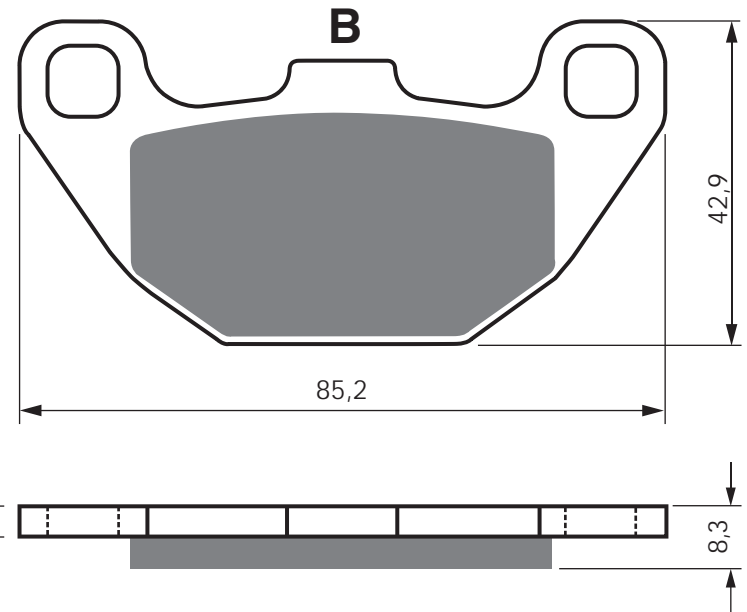

KYMC

R16	50	Agility (2T/16" wheels)	08 - 15	F
R16	50	Agility (4T/16" wheels)	08 - 15	F
	50	Agility Carry (4T)	11 - 15	F
DJ	50	S	12 - 15	F
	50	Like (4T)	09	F
	50	Looker	07 - 08	F
	50	People S (2T)(5 bolt fixing)	05 - 15	F
	50	People S (4T)(B91000) (5 bolt fixing)	06 - 15	F
	50	People (2T)(3 bolt fixing)	99 - 14	F
	50	Super 8 (2T)	07 - 15	F
	50	Super 8 (4T)	07 - 15	F
	50	Super 9 (LC)	01 - 07	R
MXU	50	Quad (2T)	05 - 14	R
KXR	90	/S Mongoose	04 - 15	R
	90	Maxxer	05 - 06	R
R16	125	Agility (C20000)(16" wheels)	08 - 15	F
RS	125	Agility (2T/12" wheels)	09 - 13	F
	125	Agility Carry (4T)	11 - 15	F
DJ	125	S	12 - 13	F
	125	Like (D20000)	09	F
	125	S Looker	07 - 08	F
	125	i People One	13 - 15	F
	125	People S DD	07 - 15	F