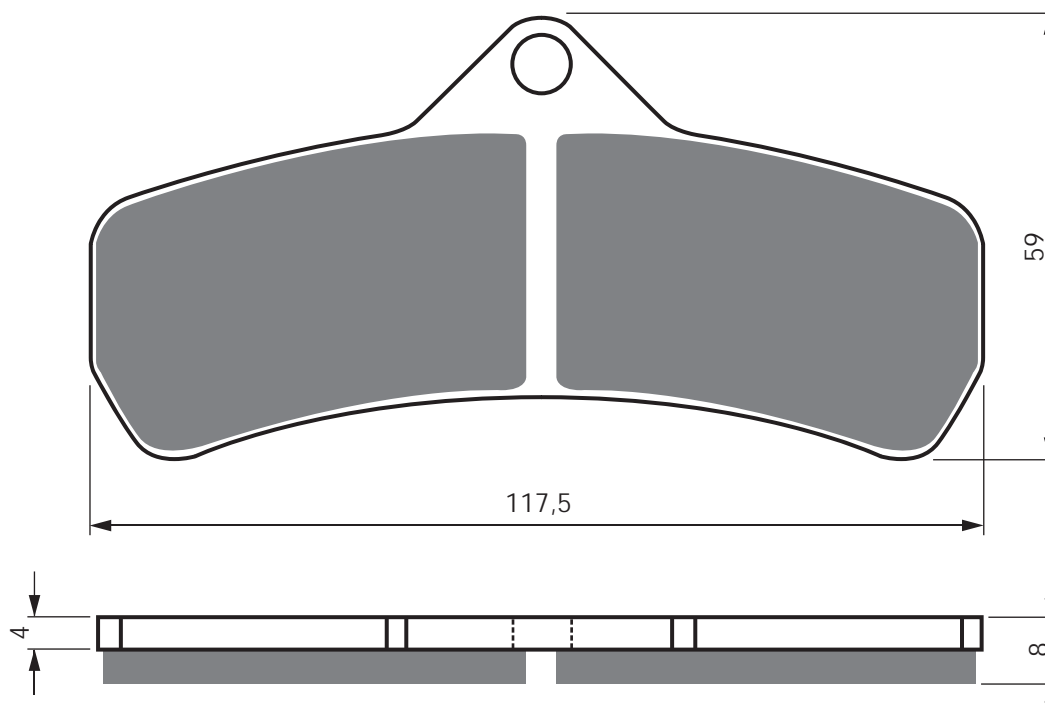

PART NUMBER

144

AD

K1

K5

K5-LX

S3

**S33
RACING**

YFM	350	FWA Grizzly 4WD	09 – 14	F
YFM	350	FGIW/FGIX/FGIY/FGIZ Grizzly 4WD IRS	07 – 10	F
YFM	350	L Big Bear	99	F
YFM	350	FAS/FAT/FAV Bruin 4x4	04 – 06	F
YFM	350	ANS/ANT/ANV Bruin 2x4	04 – 06	F
YFM	350	XV/XXW/XX/XY 2WD Wolverine	06 – 09	F
YFM	350	GW/GX/GY/GZ Grizzly 2WD	08 – 10	F
YFM	400	FAM/FAN	00 – 01	F
YFM	400	FPR/FPS	03 – 04	F
YFM	400	FWT (Big Bear)	05	F
YFM	400	FGW/FGX Grizzly	07 – 08	F
YFM	450	FAR/FAS	03 – 04	F
YFM	450	FAT/FAHT/FAV (Kodiak)	05 – 06	F
YFM	450	FXV/FXW/FXX/FXY/FXZ Wolverine	06 – 10	F
YFM	450	FWAD Grizzly EPS (Power Steering)	11 – 14	F
YFM	450	FWA Grizzly IRS	11 – 14	F
YFZ	450	B/D	13 – 14	F

CCM

C-XR	125	E	08 – 09	R
C-XR	125	M	07 – 09	R
C-XR	125	S	08 – 09	R
C-XR	230	E	07 – 09	R
C-XR	230	M	07 – 09	R
C-XR	230	S	07 – 09	R
LX	350	4A Quad	08 – 09	F
LX	700	4A Quad	08 – 09	F

DAELIM

	125	Altino	01 – 04	F
	125	Otello (NS 125 DLX)	00 – 02	F
NS	125	DLX/III	03 – 07	F&R
	125	History	01 – 06	F&R
SL	125	Otello Fi	07 – 09	R
SQ	125	S2 Freewing	07 – 09	R
	50	Tapo Message	04	F

GARELLI

F	150	Fashion	07	F

HUSQVARNA

TC/TE	610		92 – 94	R

JIALING

JH	125	B Roadstar	98	F

TAISHAN

XT	50		03 – 04	F

	50	Sport	03 – 04	F

CT	125		04	F

PEUGEOT

	50	New Vivacity (50cc/2T) (12" wheels/200mm dia disc)	08 – 15	F

	50	New Vivacity (50cc/4T) (12" wheels/200mm dia disc)	08 – 15	F

	50	New Vivacity Sixties (50c/4T) (12" wheels/200mm disc)	10 – 13	F

	125	Sum-up	08 – 11	F

PGO

BR	150	A Bugxter	04 – 06	R

	50	Bugrider (Buggie)	06	R

	150	Bugrider		R

	250	Bugrider SS (Single seat)		R

	250	Burgrider		R

PIZZA PADS

	125	4T Pizza Delivery Scooter	13 – 15	F

POLARIS

		Trail Boss 4x4	87	F

QUADZILLA

RV	125	Midi RV Bug		R

RV	150	Midi RV Buggie		R

BR	200		07 – 08	R

BR	250			R

XRV	250			R

XL	300			R

SACHS

		X Road	07	R

	50	Mad Ass (4T)	06 – 09	R

	125	Mad Ass (4T)	06 – 09	R

	125	X Road	08	R

XTC	125		08	R

SINNIS

LJ	50	QT-H (Rear disc model)	12 – 14	R

JS	125	6H ST 125	13 – 14	F

QM	125	Apache 125 GY-2B(A) (Rear disc model)	09 – 10	R

QM	125	Blade 125 GY-2B	08 – 10	R

QM	125	Eagle 125 T-10R	10	F

QM	125	Matrix II 125 T-10H	10	F

	125	Matrix	07 – 09	F

	125	Egocity (125T-86)	07 – 09	F

SUPERBYKE

RMR	125		07 – 09	R

SYM

	600	Quadraider	06 – 07	F

EQUIVALENTS OEM

43082 1241	43082 0043	43235-FYBQ-300	45105 166 007	45105 GE3 601	45105 GE3 602	45105 GC4 601
45105 GC4 602/603	45105 GW6 004	45105 GBF 405	45112 GC4 601	45112 GC4 831	800070854	43082 1028
43082 1201	54074-10000	59300 44870	59300 42810	59300 42850	59340 13A00	59340 22A00
59340 42A10	59340 44A00	3GD W0045 00	06455 GBF J01	5LP W0045 00	59100 38870	59100 38880
59101 38810	59101 38820	59101 38850	59101 38860	K4308 21241	06455 KEH 900	06455 GBZ 701
06455 KRM 861	55100 23044 08	PE774896	44203 OSB 000			

Disc Brake Pads

PART NUMBER

145

S3

GP5

GP6

GP7

SPIEGLER BREMSTECHNIK

8 Piston light weight caliper 2F

Disc Brake Pads