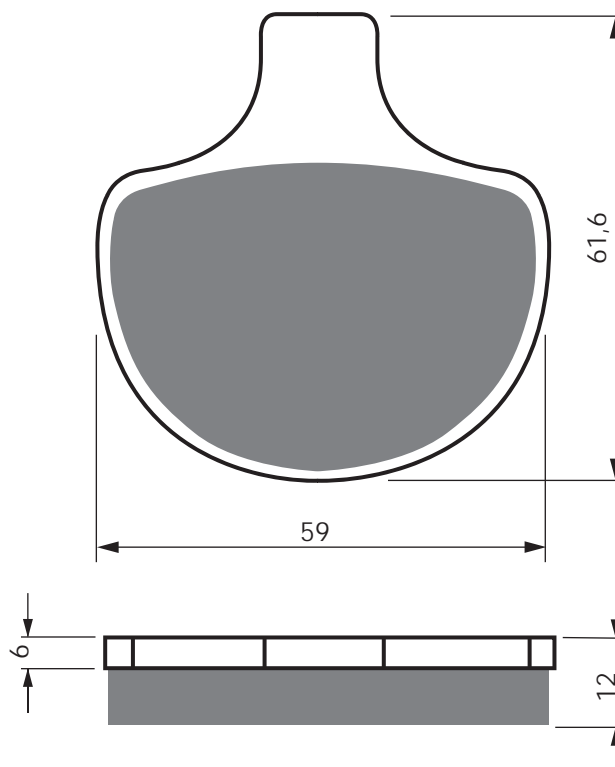

PART NUMBER

057

AD

S3

**S33
RACING**

**1 Plain Pad
1 Threaded Pad**

HARLEY DAVIDSON

FXD/FXDL/FXDWG/FXR/FXRS/ FXRT//FXRD/FXLR	84 – 99 F
FXST/FXSTB/FXSTC/FXSTS/FLST/ FLSTC/FLSTF/FLSTS/FLSTN	84 – 99 F
FX/FXE/FXEF/FXWG/FXS	84 – 86 F
XL/XLH/XLCH/XLS/XLX	84 – 99 F
FLT/FLHT/FLHTCI	84 – 99 F
FLHR/FLHRCI	94 – 99 F
FXSTS/FXSTSi	00 – 05 F
FLSTS Heritage Springer	00 – 03 F
FLSTSC/FLSTSCi Springer Classic	05 – 07 F
FLSTSC/FLSTSCi Springer Softail Classic	06 – 07 F
FLSTSB Softail Cross Bones	08 – 11 F

EQUIVALENTS OEM

43063 83	44063 83A	44063 839	44063 83C	44247-98A