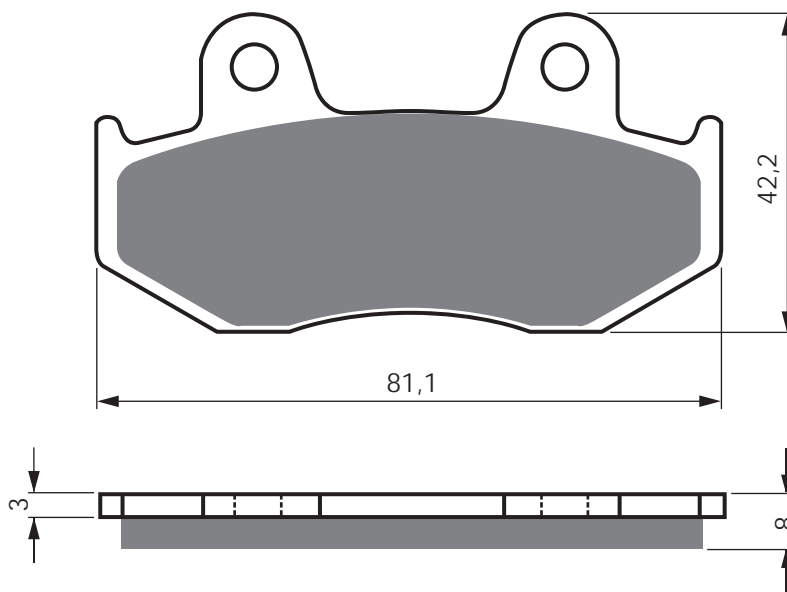

PART NUMBER

102

AD

K1

K5

K5-LX

S3

HONDA

CR	125	RE/RF/RG	84-86	F
MTX	125	RWE/RWF/RWH/RWL	85-95	F
XL	125	RF/RH	85-86	F
XL	200	R	85	F
MTX	200	RWF	85	F
FTR	223	(MC34) Y/2/A2	00-02	F
ATC	250	RF/RG	85-86	F&R
CR	250	RE/RF/RG	84-86	F
XR	250	RE/RF/RG/RH	84-87	F
XLR	250	R(MD22)	88-90	F

TRX	250	RG/RH/RJ/RK	86-89	R
XR	350	RE	84	F
CR	500	RE/RF/RG	84-86	F
XR	500	RD/RE	84-85	F
XL	600	RD/LD/RE/LE/RF/RG/RH	83-87	F
XR	600	RF-RH	85-87	F

KAWASAKI

SC	250	A1 (Epsilon250)	02-03	R

SUZUKI

AN	250	W/X/Y Burgman	98-00	R
AN	400	X/Y Burgman	99-00	R

EQUIVALENTS OEM

69100 14840	69100 14860	43082 S003