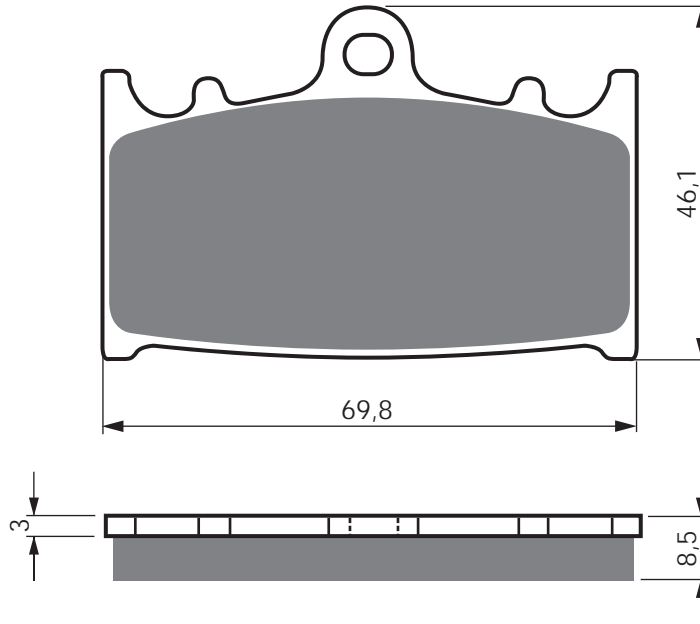

PART NUMBER

032

AD

S3

S33
RACING

GP5

GP6

GP7