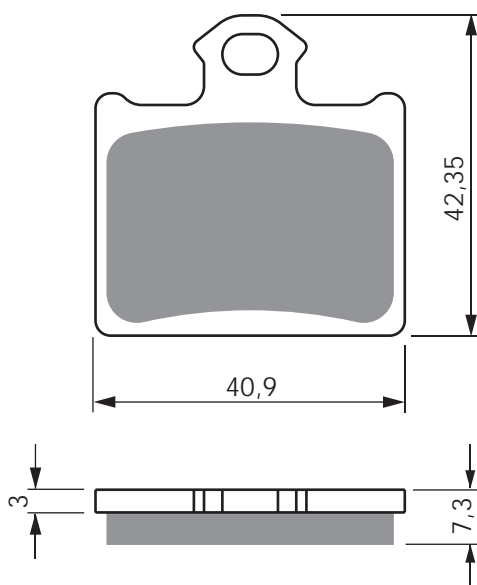

AD

K1

K5

K5-LX

S3

S33
RACING

HUSQVARNA

CR	65	11 – 13 R
TC	85 (2T) (17"/14" wheels)	14 – 15 F
TC	85 (2T) (19"/16" wheels)	14 – 15 F