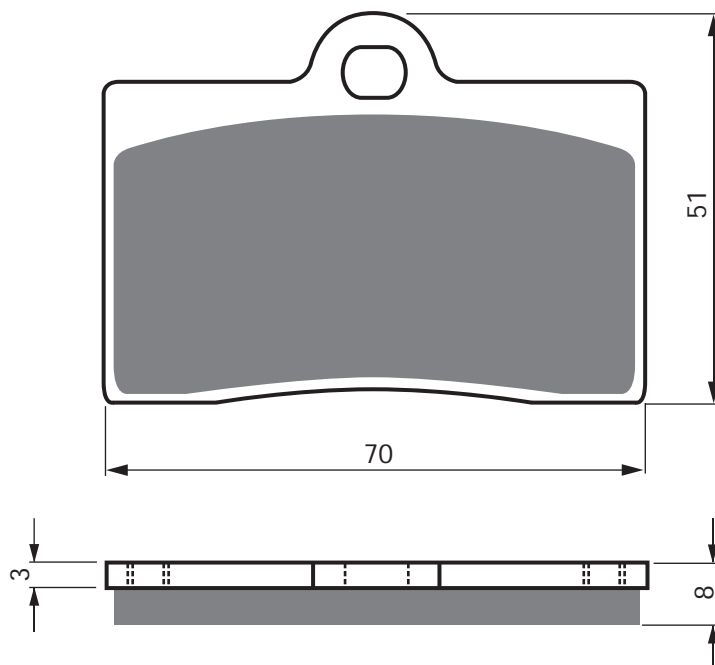

AD

S3

**S33
RACING**

GP5

GP6

GP7

APRILIA

RS4	50	(J.Juan F Caliper)	11 - 14	F
RS4	125	(J.Juan F Caliper)	11 - 14	F
RS4	250	All models	95 - 97	F
B	500	CR	02	F
B	500	MT	02	F

BENELLI

666	Scooter „Born in Hell“	98 - 99	F

BETA

125	Jonathan	00 - 05	F
350	Euro	03 - 06	F
350	Jonathan	03 - 06	F

BIMOTA

	Various models	89 - 03	F
	Tesi 2D	05 - 06	F

BORILE

B	500	CR	02 - 04	F
B	500	MT	02	F

BREMBO

	20 5165 55/68 Goldline 4 Piston P4 30/34 @ 40mm Spacing (Single pin pad fixing)		
	20 4756 52/62 - 4 Piston P4 30/34 @ 40mm Spacing (Single pin pad fixing)		

CAGIVA

125	Mito/SP525	93 - 10	F
N1	125	97	F
125	Planet (3 Spoke Wheels)	98 - 03	F
125	Planet (6 Spoke Wheels/ST Series)	98 - 03	F

125	Planet (6 Spoke Wheels 2nd Series)	98 - 03	F
125	Raptor	03 - 10	F
500	Mito	07	F
600	River	95 - 99	F

CCM

CR	40	S Cafe Racer (Full Fairing)	07 - 09	F
CR	40	Cafe Racer (Handlebar Fairing)	07 - 08	F

DUCATI

400	Supersport	93 - 97	F
400	Monster	95 - 97	F
549	Supermono	93 - 95	F
600	Monster	93 - 99	F
600	Monster Dark	98 - 99	F
600	Monster City/City Dark	99	F
600	Supersport	91 - 97	F
748	SP	95 - 98	F
749	Biposto	95 - 98	F
750	Supersport	91 - 98	F
750	Supersport (Twin disc)	91 - 98	F
750	Monster	96 - 98	F
750	Monster City/City Dark	99	F
750	Monster/Monster Dark	99	F
851	Superbike Biposto	89 - 92	F
884	SP4/SP5	92 - 93	F
888	Superbike Strada	94 - 95	F
900	Supersport	89 - 90	F
900	Supersport/Superlight	91 - 97	F
900	Supersport CR USA	98	F
900	Supersport FE	98	F

900	Monster	93 - 99	F
900	Monster Cromo/Special	98	F
900	Monster City/City Dark	99	F
907	IE	90 - 93	F
916	SPS (996cc)	97 - 98	F
916	Biposto	94 - 98	F
916	Senna	94 - 98	F
916	SP	94 - 96	F

FANTIC

TZ	125	SM Caballero Motard (2T)	11 - 12	F
TZ	125	MR (2T) Motard Competizione	13	F

GAS GAS

SM	125	/250/400 FSE	02	F
SM	125	/250 (2T)	01 - 06	F
SM	125	(2T) Supermotard	03 - 06	F
SM	125	Halley	09	F
SM	400	FSE (2T)	01 - 04	F
SM	450	FSR (4T) Supermotard	07 - 09	F
SM	515	FSR (4T) Supermotard	07 - 09	F

GILERA

350	Saturno Bialbero	90-	F
500	Saturno S/Bialbero/Piuma	90-	F

HONDA

CBR	900	„Evolution Blade“	99	F

HUSQVARNA

SM	400	R	02	F
SM	450	R	03 - 06	F
SM	510	R	05	F
SM	570	R	01 - 04	F
SMR	630		06	F