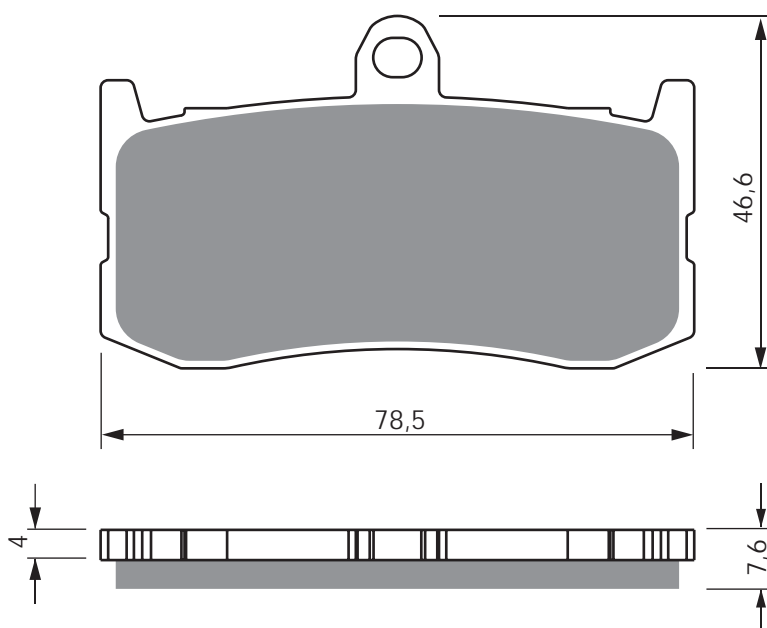

PART NUMBER

296

AD

S3

S33
RACING

GP5

GP6

GP7

TRIUMPH

	675 Daytona	09 - 15 F
RX	675 Street Triple	15 F

EQUIVALENTS OEM

T2021221

107 A486 55