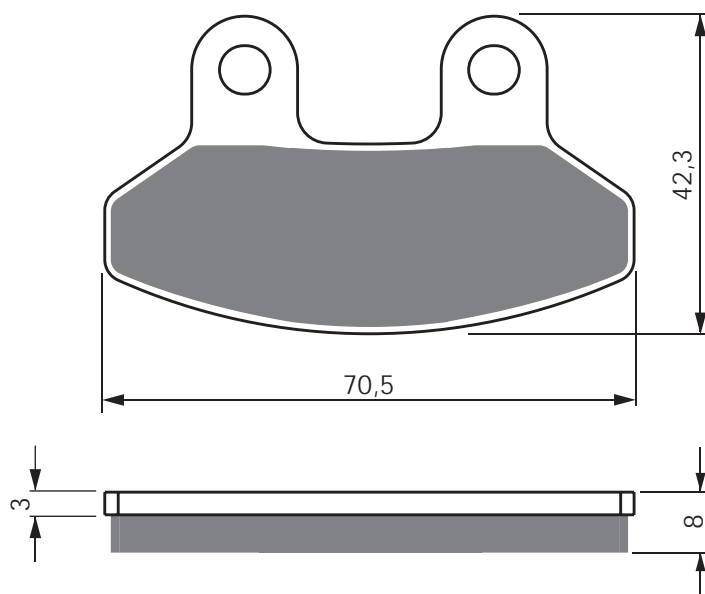

PART NUMBER

234

AD

S3

LAVERDA

125	/150/200 Phoenix	01 – 04 F

SYM

RS	50	04 – 09 F
50	Shark	99 – 03 F
MX	125 Euro (Rear drum model) (HF12-W6 Euro 1)	02 – 07 F
MX	125 Euro (Rear disc model) (HF12 W3-6 Euro 2)	06 – 09 F
RS	125	04 – 06 F
SK	125	03 – 04 F
125	/150 Shark	99 – 02 F
125	Shark 4VR	01 – 02 F
125	/150/200 Joyride	01 – 07 F
125	i Joyride	07 – 09 F
125	i Joyride Evo (Twin Headlights)	09 – 15 F
VS	125	06 – 15 F
RS	150	06 F
VS	150	06 – 15 F
200	i Joyride	07 – 09 F
200	i Joyride Evo	09 – 15 F

EQUIVALENTS OEM

45105 HA3A 000	45105 H3A 900A	8900239