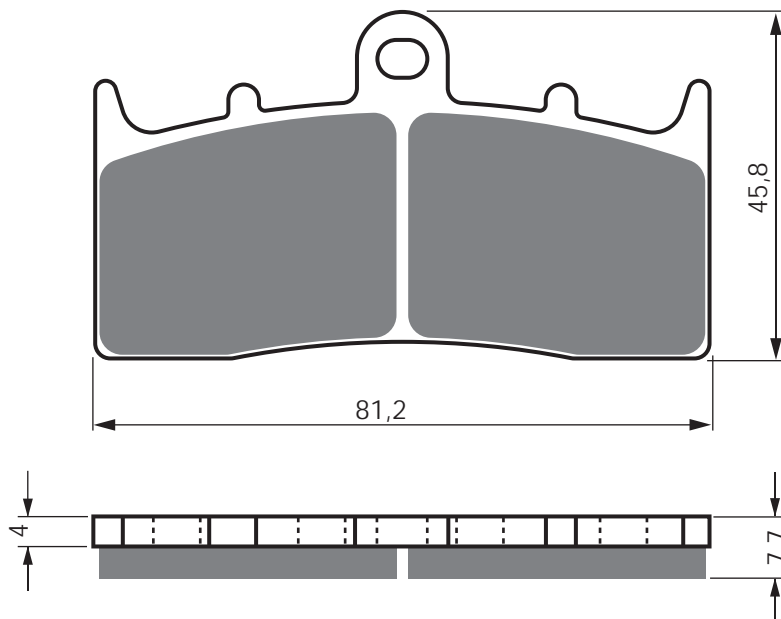

PART NUMBER

194

AD

S3

S33
RACING

GP5

GP6

GP7