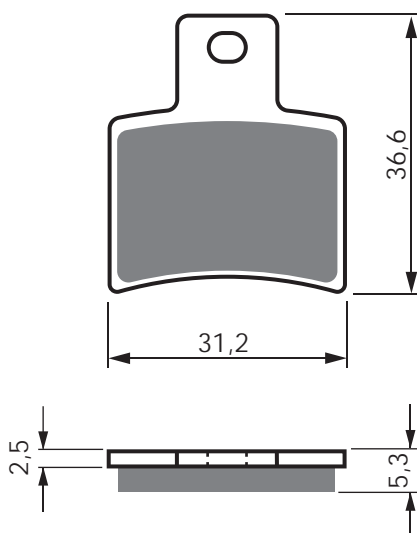

	110	Mini Motard 10" wheels (2 pin fixing)	F&R
XP4T	110	Cross 14" front/12" rear wheel	F&R
XP4T	110	Cross 12" front/10" rear wheel	F&R

EQUIVALENTS OEM

144 750 008

PART NUMBER

202

AD

S3

MINIMOTO