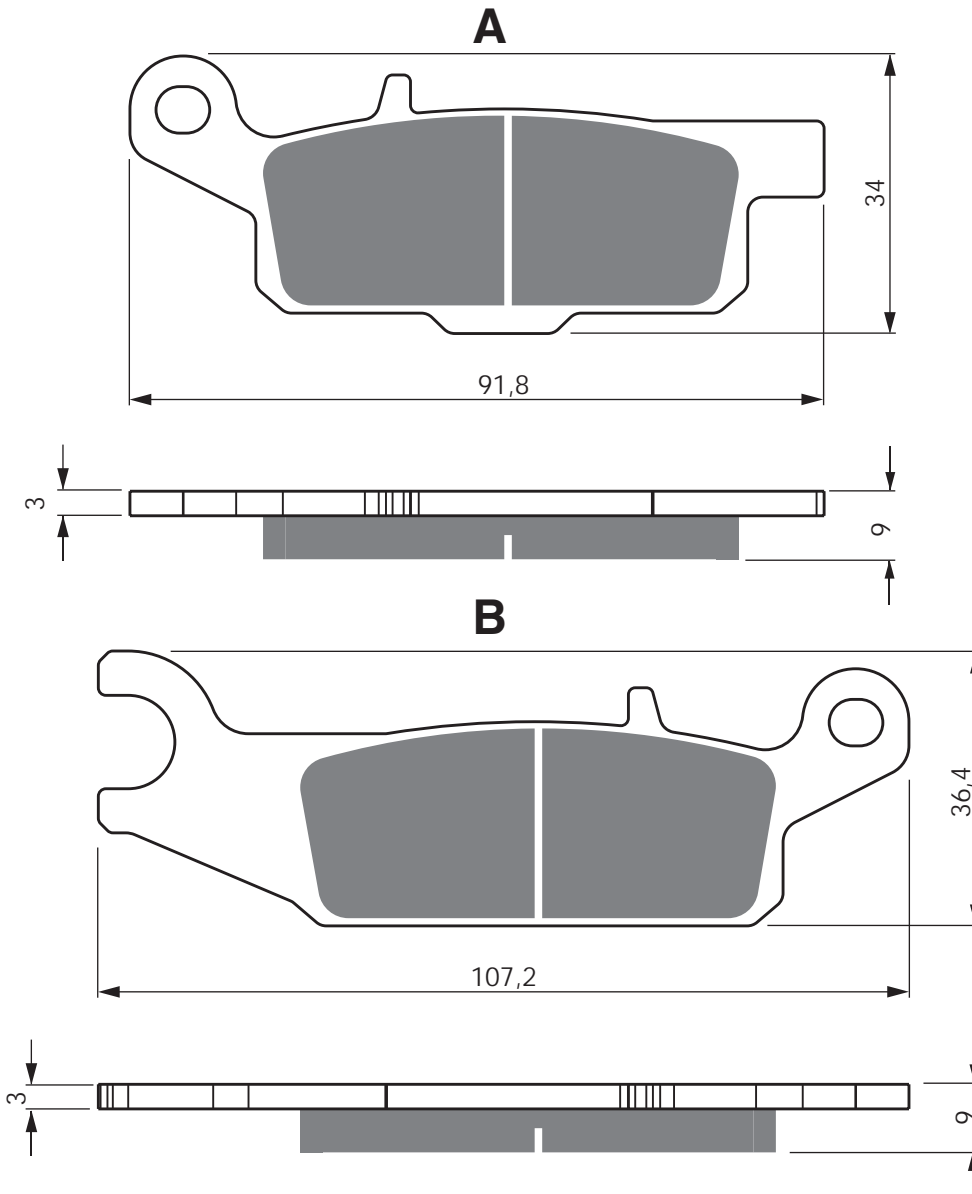

EQUIVALENTS OEM

3B4 W0046 00

PART NUMBER

256

AD

K1

K5

S3