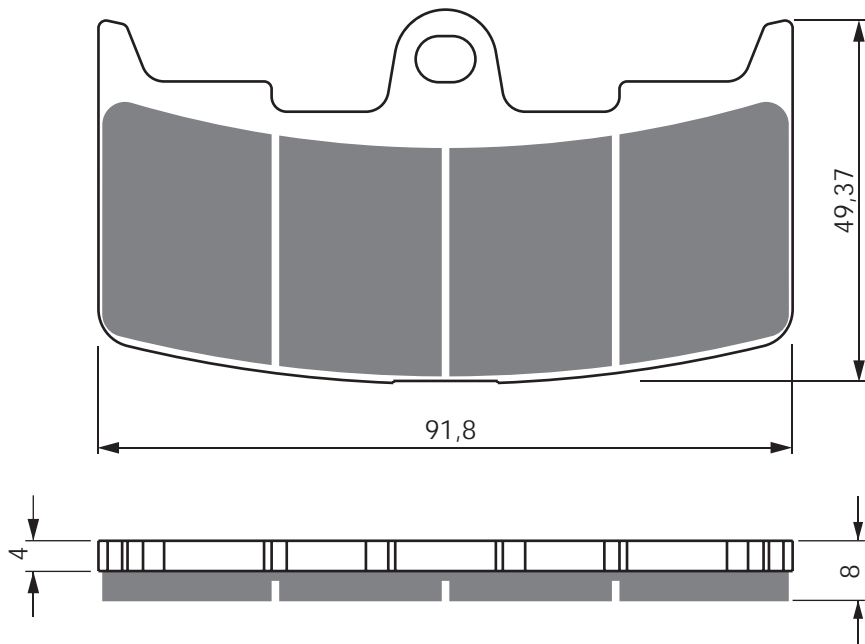

PART NUMBER

270

AD

S3

S33
RACING

GP5

GP6

GP7

BUELL

XB 9R	984 Firebolt	02 - 07 F
XB 9S	984 Lightning	03 - 04 F
XB 9SX	984 Lightning City X	05 - 09 F
XB 9SX	984 Lightning	08 - 10 F
XB 12S	1200 Lightning	04 - 08 F
XB 12R	1200 Firebolt	04 - 08 F
XB 12SS	1200 Lightning Long	06 - 08 F
XB 12SCG	1200 Lightning	06 - 08 F
XB 12X	1200 Ulysses	06 - 10 F
XB 12XT	1200 Ulysses	08 - 10 F
XB 12STT	1200 Lightning	08 F

EQUIVALENTS OEM

H0300-02A8