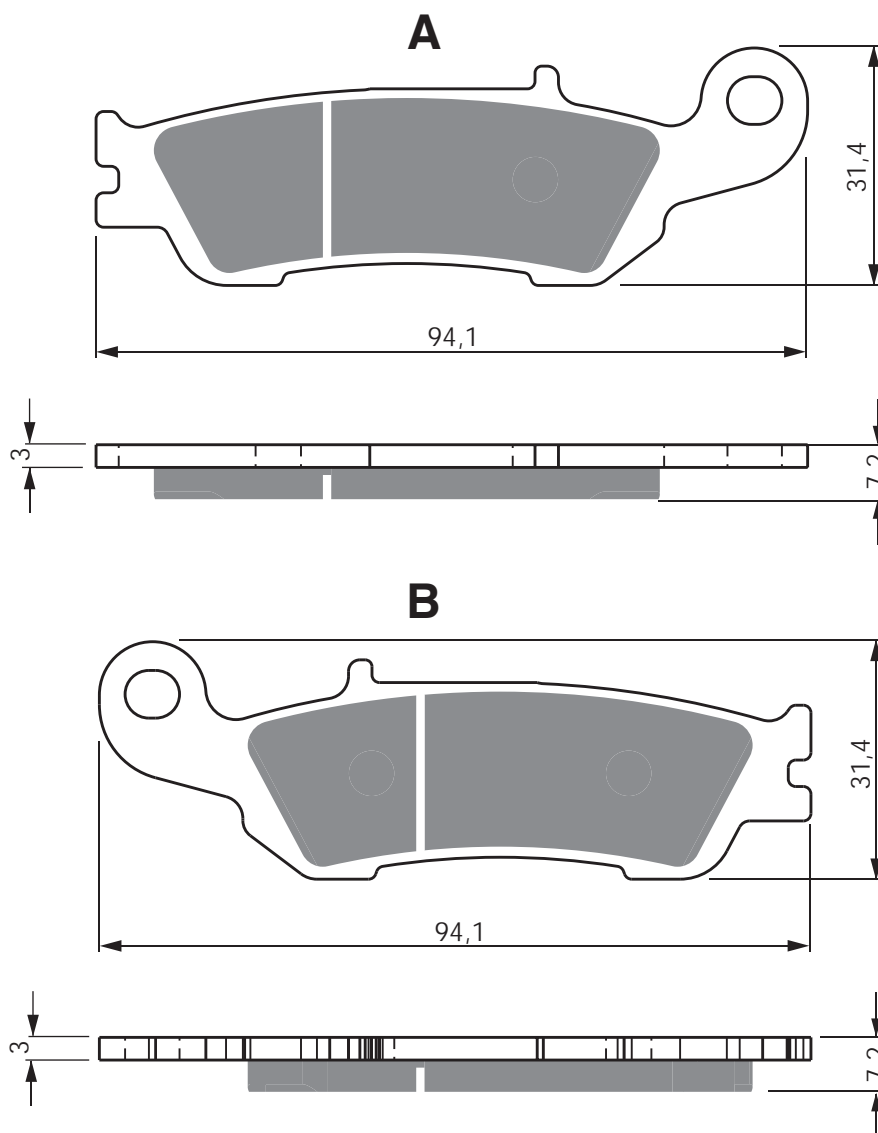

PART NUMBER

248

AD

K1

K5

K5-LX

S3

S33
RACING

YAMAHA

YZ	125	X/Y/Z/A/B/D/E/F/G (2T)	08 - 16	F
YZ	250	X/Y/Z/A/B/D/E/F/G (2T)	08 - 16	F
YZ	250	FW/FX/FY/FZ/FA/FB/FD/FE/FF (4T)	07 - 15	F
YZ	450	FX/FY/FZ/FA/FB/FD/FE/FF (4T)	08 - 15	F
WR	450	FG (270mm F/Disc/4T)	16	F
YZ	250	FG (270mm Disc)	16	F
YZ	250	FGY (60th Anniversary Edition/270mm Disc)	16	F
YZ	450	FG (270mm Disc)	16	F
YZ	450	FGY (60th Anniversary Edition/270mm Disc)	16	F

EQUIVALENTS OEM

5XC W0045 00