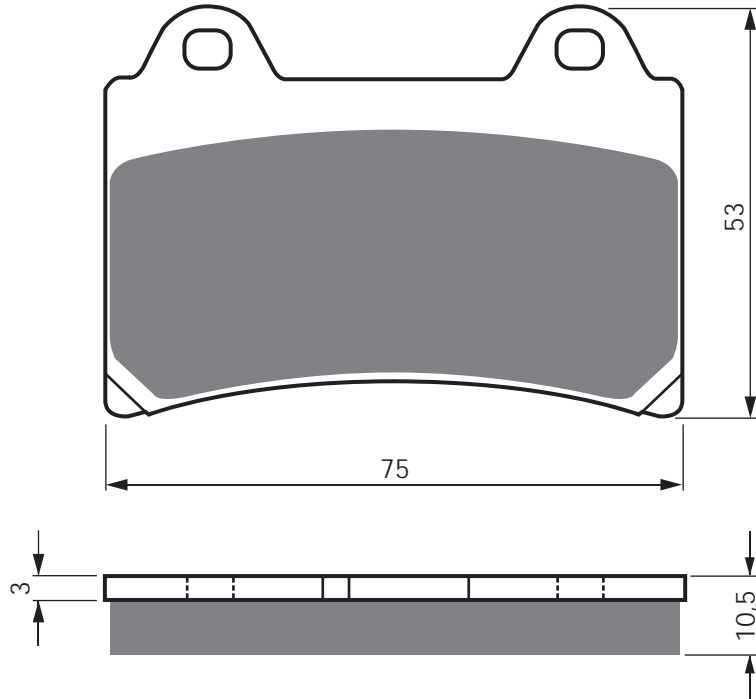

AD

S3

GP5

YAMAHA

FZR	250	87	F
TDR	250 (3CK1/3CK2 Europe) (Eng Frame # 3CK-)	88 - 92	F
TZR	250 (2MA/2XW1/2XW2 Europe) (Eng Frame # 2MA-)	87 - 92	F
TZR	250 (1KT/2AW Japan)(Eng Frame # 1KT-000/056)	87	F
TZR	250 (2XT1 Japan) (Eng Frame 1KT-09)	88	F
FZR	400 (3EN1/3EN2)	88 - 89	F
FZR	400 RSP (2TK-EX-UP)	87	F
SRX	400 (3VN1/3VN2/3VN5)	90 - 96	F

SRX	600 (3SX)	90 - 91	F
FZ	750	89 - 91	F
FZR	750 „Genesis“	87	F
TDM	850	91 - 95	F
TRX	850	96 - 99	F
FZR	1000 Genesis	87 - 88	F
FJ	1200 (3CV/3XW type)	88 - 95	F
FJ	1200 A (ABS model)	91 - 95	F
XJR	1200	95 - 98	F
XVZ	1300 AH/ATH „Royal Star“ Royal Star Classic	96 - 00	F&R
XVZ	1300 TF Venture Star	99 - 01	R
XV	1600 Wildstar	99 - 04	R

EQUIVALENTS OEM

1NL W0045 00	1NL W0045 01	1RK W0045 00	1RK W0045 50	1RK W0046 00	2GH W0045 00	2GH W0045 01
3EN W0045 00	4KG W0045 00	4NK W0046 00	4NK W0045 00	4WM W0046 00