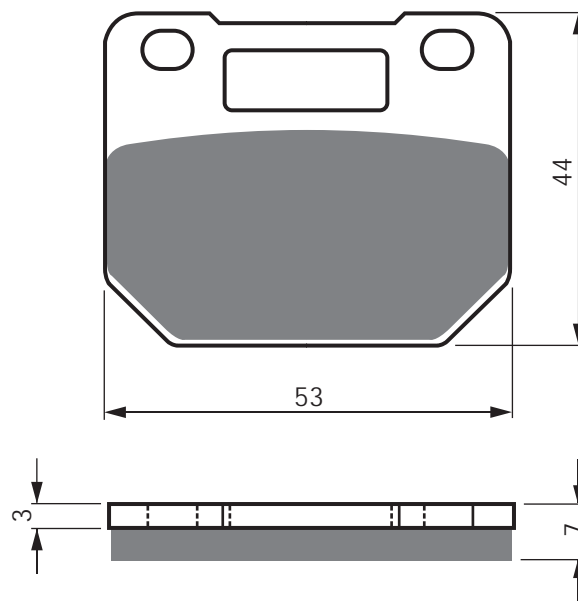

PART NUMBER

074

AD

S3

SUZUKI

RG	125	CG/CH/J (NF12A) Gamma/ Rear drum brake model	86 – 90 F
RG	125	UCG/UCH/UJ/UAJ/BUJ (NF12B) Gamma/Rear drum model	86 – 90 F

EQUIVALENTS OEM

5910036850

59130 36A00

59130 36A01

Disc Brake Pads