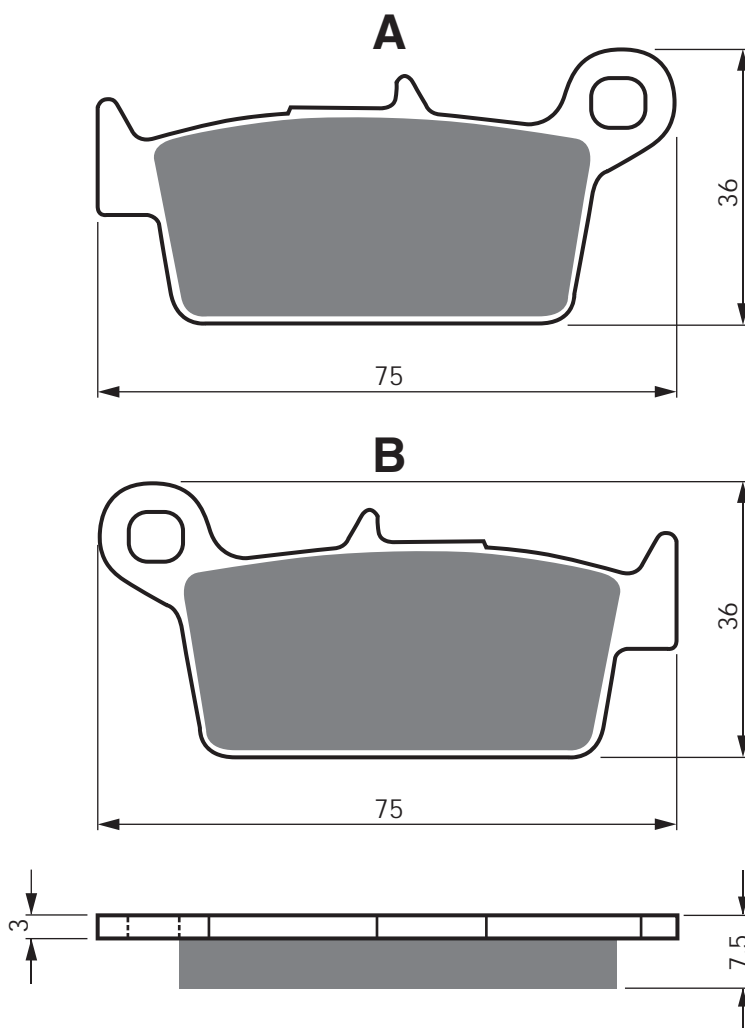

AD   **K1**   **K5**   **S3**

PEUGEOT

SV	50	80/125 Geo	91 - 92 F

DAELIM

	125	BESB1 (SC125)	08 - 13 F

KYMCO

	50	Cobra Cross	00 - 06 F

		Cobra Racer (SF10AG)	00 - 06 F

CX	50	Super (PR50AC)	94 - 97 F

K12	50	Sport (SE10CA)	95 - 00 F

KB	50	(SE10CA)	95 - 00 F

	50	Looping	98 F

	50	Top Boy (SF10GG)	97 - 06 F

ZX	50	Super Fever/Scout	99 - 06 F

KB	50	Scout	97 F

	50	Filly LX	00 - 02 F

	50	Sniper (PR 50 B)	93 F

	50	Sniper DD (PR50BB)	94 - 96 F

KB	100	Manboy	97 - 00 F

	100	Top Boy	97 F

SACHS

	49	ER 10	07

SYM (SANYANG)

SR	100	Sunrise	97 - F

HONDA

NSR	50	X (AC10-190)	99 R

NS-1	75		92 - R

EQUIVALENTS OEM

752394	752071	752391	45105 KCX E050	45105 KCX 3050 MZ	45105 KCU 3050	46350 SA50 000