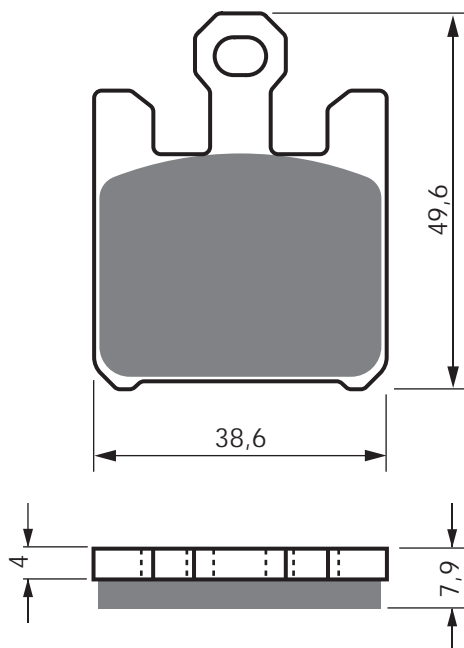

PART NUMBER

200

AD

S3

**S33
RACING**

GP5

GP6

GP7

1 set = 4 pcs

KAWASAKI

ZX-6RR	600 (ZX 600 K1/M1/N1/N6F)	03 - 06	F
ZX6R	636 (ZX 636 B1/B2/C1/C6F)	03 - 06	F
ZX 10R	1000 (ZX 1000 C1/C2/D6F/D7F)	04 - 07	F
ZX 12R	1200 (ZX 1200 B3/B4/B6F)	04 - 06	F
VN	1600 B2H/B6F/B7F (Mean Streak)	05 - 08	F

SUZUKI

GSXR	1000 K3	03	F
M	1600 (VZ 1600 K5 Intruder)	05	F
VZ	1600 K5 (M 1600 Intruder)	05	F

EQUIVALENTS OEM

59100 18851	43082 1293	43082 0018	43082 0019	43082 0021	43082 0031	43082 0037
43058 0058	43082 0030	43082 0032				

Disc Brake Pads