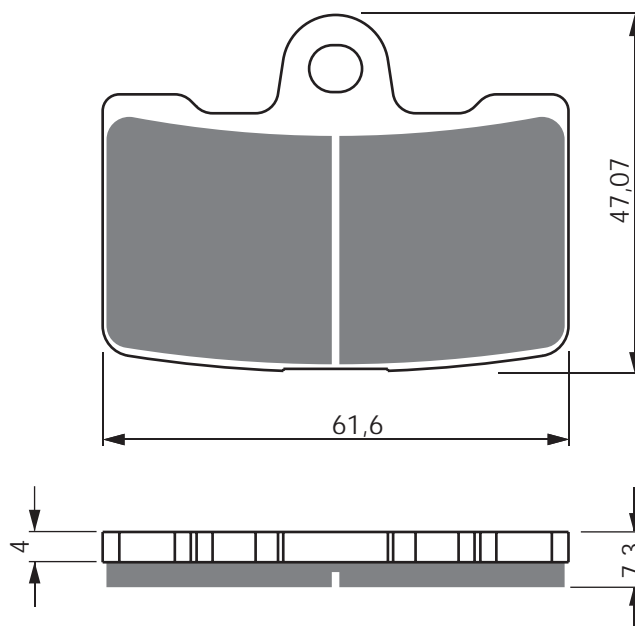

PART NUMBER

269

AD

S3

S33
RACING

GP5

GP6

1 set = 4 pcs

BUELL

	1125 R	08 - 10 F
	1125 CR	09 - 10 F
XB12	1200 SCG Lightning	09 - 10 F
XB12	1200 R Firebolt	09 - 10 F
XB12	1200 SS Lightning	09 - 10 F

EBR

RX	1190	14 - 15 F
SX	1190	14 - 15 F

EQUIVALENTS OEM

H0300 1AMA