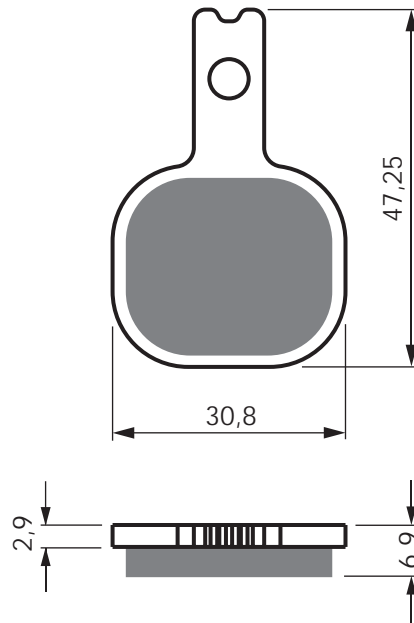

GP5

GP6

GP7

GPR

PART NUMBER
368

ISR

22-034	(6 Piston Small)
22-036	(2 Piston)
22-043	(4 Piston)

Radial 6 Piston Monoblock