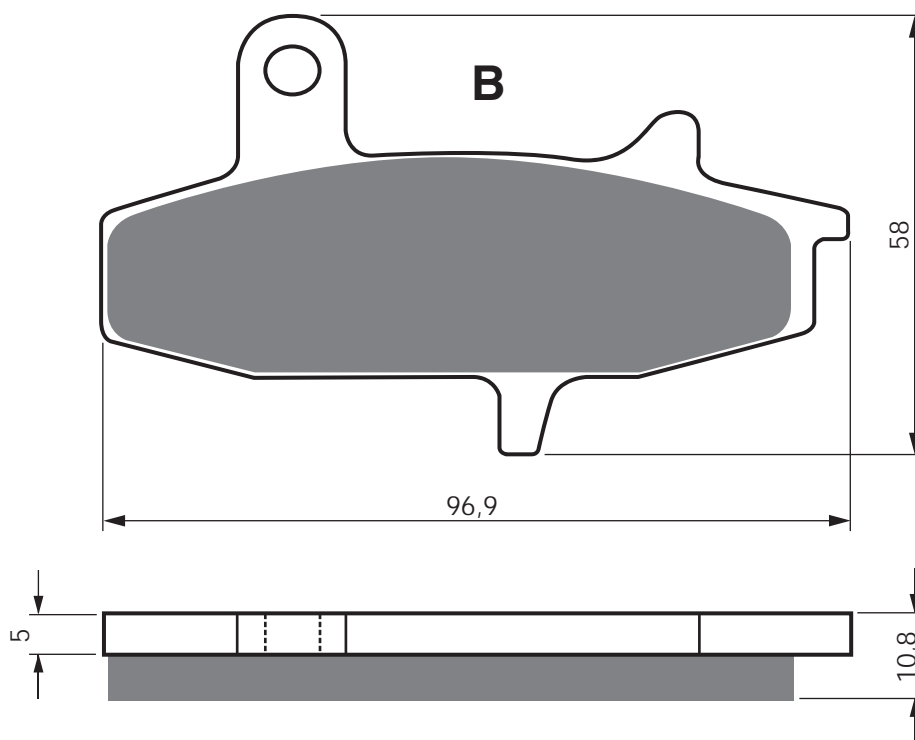

PART NUMBER

036

AD

S3

SUZUKI

DR	650	RER/RES (SP45A/B)	94-95	F
DR	650	RSEM/RSEN/RSEP (SP43A/B)	91-93	F
DR	650	RL/RM (SP41A)	90-91	F
DR	650	RSL/RSM (SP42A)	90-91	F

DR	650	RUN/RN/RUP/RP (SP44A/B)	92-93	F
DR	750	SJ/SK	88-89	F
DR	800	SL	90	F

EQUIVALENTS OEM

5 930 044 850