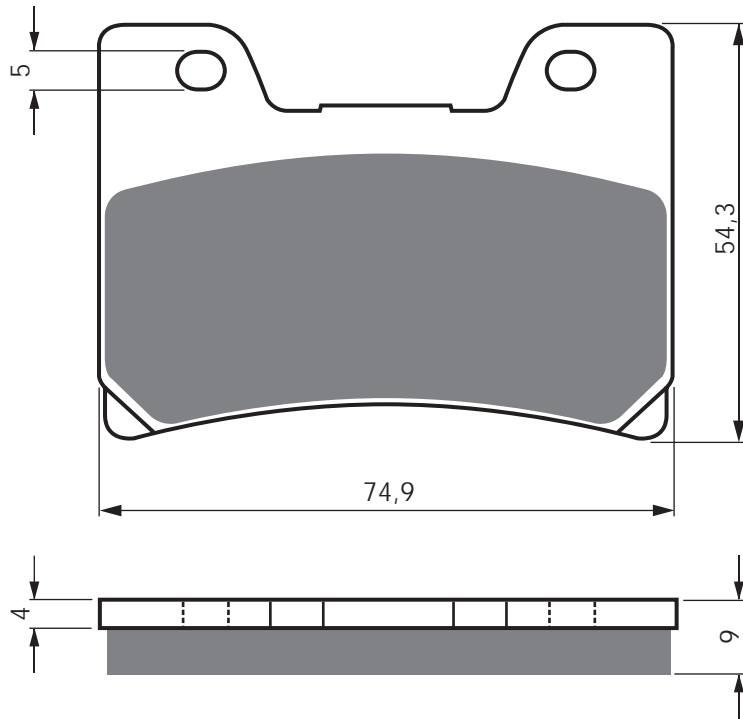

PART NUMBER

028

AD

S3

**S33
RACING**

5 mm Pin Holes

MZ

850 KBT 95 F