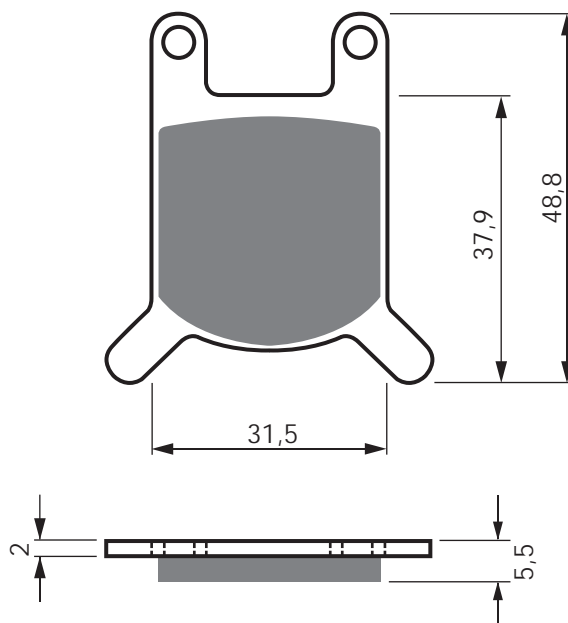

PART NUMBER

159

AD

S3

CASAL

All disc models F

CIMATTI

Gringo -85 F

FANTIC

50 Strada Super Six 73- F

HERCULES (SACHS)

Diff. older models with disc brake F

50 KX 5 F

50 Ultra, RS Ultra F

80 Ultra, F Ultra, RS Ultra F

80 Ultra Chopper F

80 Ultra AC F

80 Ultra AC Chopper F

80 XE 9 F

HOREX

80 Rebel N F

80 Rebel T F

80 Sport L F

MALAGUTI

Chopper 25/40 -82 F

LX 50 Sport -82 F

50 Ronco RCW -82 F

50 Fifty HF -82 F

VA Olympique -82 F

50 Watercooled -82 F

80 Chopper -82 F

MALANCA

125 /ST 54/GT 5 F

PUCH

M 50 SDP Spoke Wheel/Grand Prix Special 75-77 F

M 50 SDP Cast Wheel/Grand Prix Supreme 75-77 F

Disc Brake Pads

EQUIVALENTS OEM

359 1 40 280 0

359 1 40 283 1