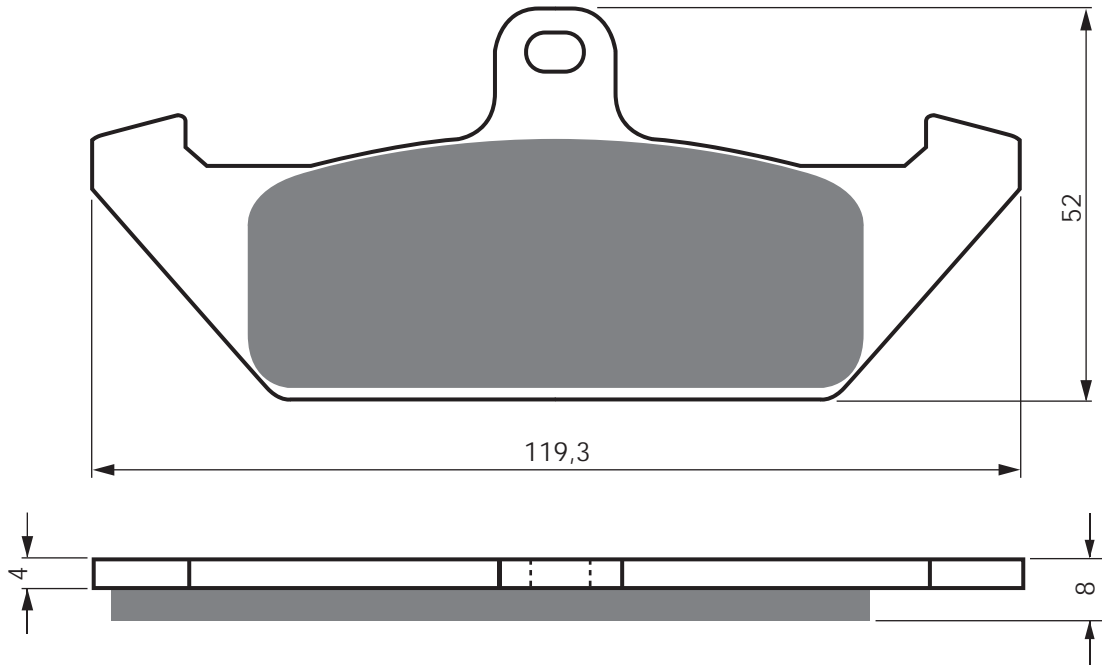

PART NUMBER

101

AD

S3

CAGIVA

650 Elefant	85	F
650 Elefant	88-89	F

EQUIVALENTS OEM

800045453