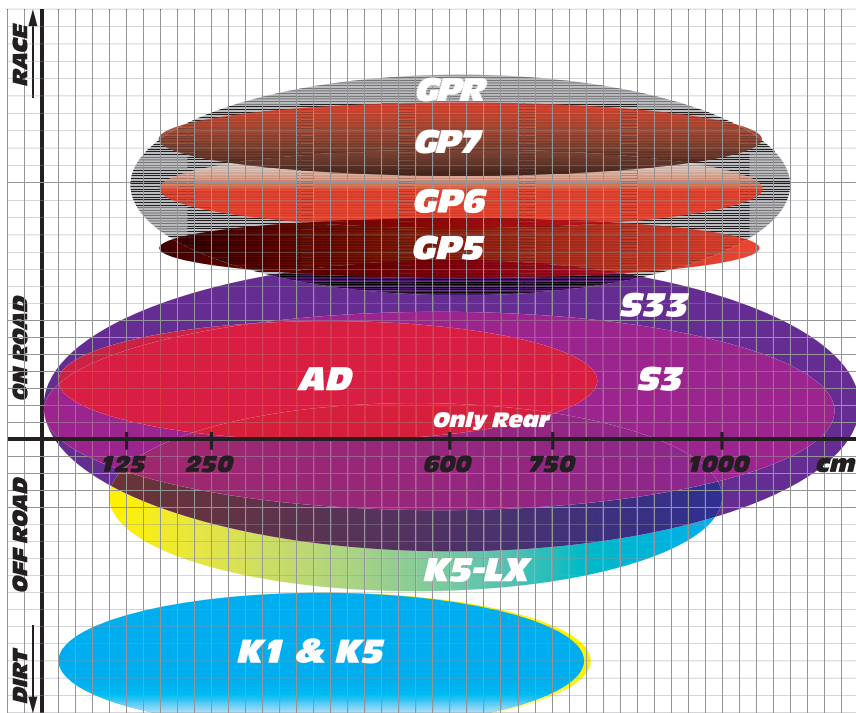

ATV quad, čtyřkolky
M motokros, motocross
S scooter, skútrové
R road, silnice
HD Harley Davidson

Disc Brake Pads

GOLDfren sintered brake pads are used as replacement for original parts on most of new motorcycles models. **They do not contain lead nor asbestos.**