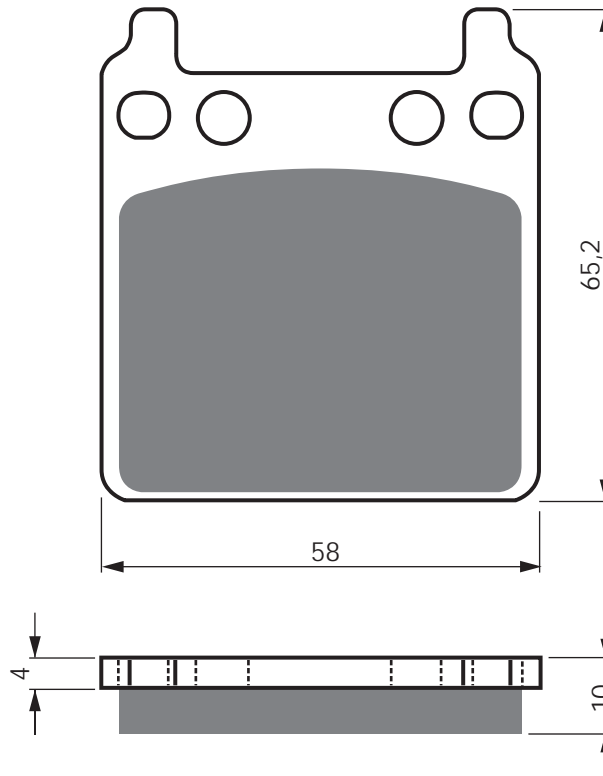

PART NUMBER

171

AD

S3

HONDA

CB	750 F/F1	76 - 77 R
GL	1000 K/K1/K2/K3/KZ,Goldwing'	75 - 79 R

EQUIVALENTS OEM

431A0 431 673	43211 371 006	43211 392 006	43211 392 016	43211 431 671	43211 431 672	43211 431 673