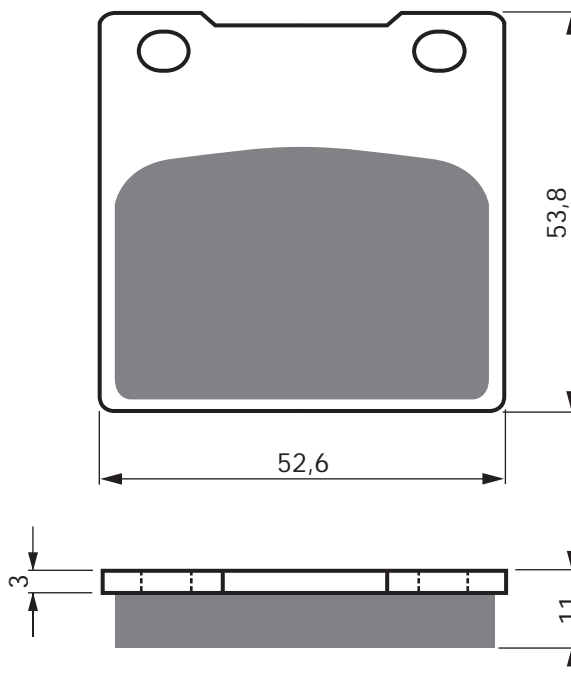

PART NUMBER

068

AD

S3

S33
RACING

HONDA

CB	250 T/N/NA/NB/NDB/NDC	78 – 82	F
CB	250 RSA/RSD	81 – 84	F
CM	250 TB	81	F
CB	400 A,Honda-matic'	79	F
CB	400 T	78	F
CB	650 Z/B	79 – 81	F
CB	750 KZ	80	F

EQUIVALENTS OEM

45105 413 003	45105 413 305	45105 413 871	45105 425 003	45105 425 006	45105 471 006	45105 MA5 671
06455 425 405