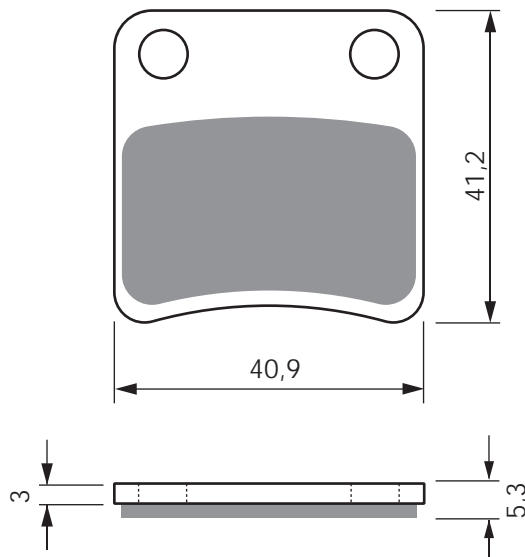

AD

K5

S3

**S33
RACING**

HONDA

FJS	400	Silverwing D6/D7/D8 Non ABS 256mm front disc Parkong brake	06 – 08 PB
SW-T	400	(FJS 400 A9/AB)	09 – 14 PB
SW-T	600	(FJS 600 AB)	11 – 16 PB
FJS	600	1/2/B3/B4/D5/D6/D7/D8 Silverwing Parking brake	01 – 08 PB
DN-01	680	(NSA 700 A8/A9) Parking brake	08 – 11 PB
CTX	700	DE-DCT Parking Brake	14 PB
CTX	700	N-DCT Parking Brake	14 – 15 PB
NC	700	XD (ABS/DCT) Parking Brake	12 – 14 PB
NC	700	SD (ABS/DCT) Parking Brake	12 – 14 PB
NC	700	DC- 700 Integra (Parking Brake)	12 – 15 PB
NC	750	X-DCT (NC 750 XD) Parking Brake	14 – 16 PB
NC	750	X (NC 750 XE) Parking Brake	14 – 15 PB
NC	750	S (NC 750 SDE) Parking Brake	14 – 16 PB
	750	Integra Scooter - DCT (NC 750 D) Parking Brake	14 – 16 PB
	750	Integra S Scooter NC 750 DDSE Parking Brake	14 PB
VFR	1200	FAD	10 – 15 PB
VFR	1200	FAD-GT	14 – 15 PB
VFR	1200	XDC-DCT Crosstourer Parking Brake	13 – 14 PB

APRILIA

NA	850	Mana (Non ABS)	08 – 11 PB
NA	850	Mana GT (ABS)	09 – 14 PB
SRV	850	Parking Brake	12 – 14 PB
	850	Mana ABS Parking Brake	08 – 13 PB

EQUIVALENTS OEM

06436 MCT 006	648476	649830	668541	890490

BMW

C		Evolution (Scooter) Parking Brake	14 – 15 PB
C	600	Sport Scooter Parking Brake	12 – 15 PB
C	600	Sport Highline Parking Brake	13 – 15 PB
C	650	GT Scooter Parking Brake	12 – 15 PB
C	650	GT Highline Parking Brake	13 – 15 PB

GILERA

	500	Fuoco IE (Parking Brake)	07 – 13 PB
	500	Fuoco LT (4V/4T) (Parking Brake)	13 – 15 PB
GP	800	(Parking Brake)	08 – 14 PB

KYMCO

400		Maxxer (Parking Brake)	09 – 10 PB
MXU	400	(A40000)(Parking Brake)	08 – 11 PB
	450	i Maxxer (4T)(Parking Brake)	10 – 15 PB
MXU	450	i (4x4 LOF) (Parking Brake)	12 – 15 PB

PIAGGIO

MP3	125	/250/400 (Parking Brake)	07 – 08 PB
MP3	125	Hybrid (Parking Brake)	09 – 10 PB
MP3	125	ie (EFI Models) Parking Brake	08 – 11 PB
MP3	250	(EFI) Parking Brake	06 – 08 PB
MP3	250	LT (EFI) Parking Brake	09 PB
MP3	300	LT ie Parking Brake	10 PB
MP3	300	ie (Hybrid) Parking Brake	11 – 15 PB
MP3	300	ie (Hybrid) LT Parking Brake	11 – 12 PB
MP3	300	Bussiness LT ie Parking Brake	13 PB
MP3	300	Bussiness LT ie Parking Brake	14 – 15 PB
MP3	300	Sport LT ie Parking Brake	13 PB
MP3	300	Sport LT ie Parking Brake	14 – 15 PB
MP3	300	Touring ie Parking Brake	11 – 12 PB

MP3	300	Touring LT ie Parking Brake	11 – 12 PB
MP3	300	Yourban LT ie Parking Brake	11 – 15 PB
MP3	300	Yourban Sport ie Parking Brake	11 – 15 PB
X10	350	ie (4V/4T/EFI) Parking Brake	12 – 15 PB
MP3	400	ie Parking Brake	07 – 11 PB
MP3	400	Touring ie Parking Brake	11 – 12 PB
MP3	500	Touring Business ie Parking Brake	11 – 12 PB
MP3	500	Touring Business ie LT Parking Brake	11 – 13 PB
MP3	500	Touring Business ie LT Parking Brake	14 – 15 PB
MP3	500	Touring Sport ie Parking Brake	11 – 12 PB
MP3	500	Touring Sport ie LT Parking Brake	11 – 13 PB
MP3	500	Touring Sport ie LT Parking Brake	14 – 15 PB
X10	500	ie (4V/4T/EFI) Parking Brake	12 – 15 PB

VECTRIX

VX-3		Li+ (3 wheeler model) Parking Brake	12 – 13 PB

Disc Brake Pads