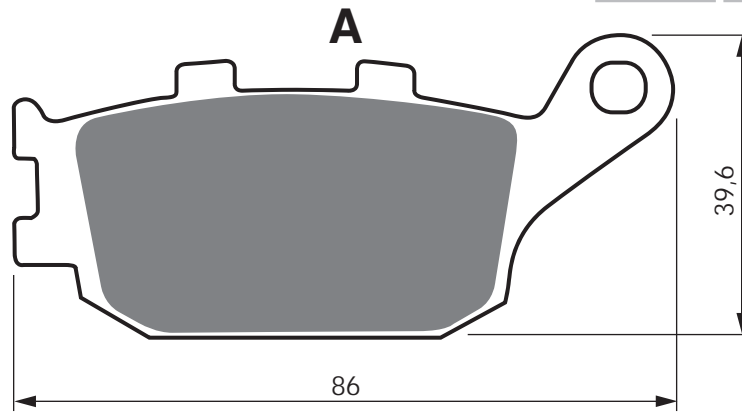

PART NUMBER

021

AD

S3

**S33
RACING**

HONDA

CB	400	SF4/S5 (NC39)	04-05 R
VRX	400	T (NC33)	96 R
CB	500	A4/A5/A6/A7	04-07 R
CBF	500	4 (Non ABS Model)	04- R
CB	600	FW/FX/"Hornet"	98-00 R
CB	600	FY/F2Y/F1/F21/F22/F3/F4/ F5/F6/FA7/FA8/FA9/FAA/ FAB Hornet	00-12 R
CBF	600	N8/N9 (Non ABS)	08-09 R
CBF	600	S4/S5/S6/S8/S9 (Non ABS)	04-06 R
CBF	600	S4/S5/S6/S8/S9 (Non ABS)	08-09 R
CBF	600	SA4/SA5/SA6/SA8/SA9/ SAA (ABS)	04-06 R
CBF	600	SA4/SA5/SA6/SA8/SA9/ SAA (ABS)	08-12 R
CBF	600	NA8/NA9 (ABS)	08-09 R
CBF	600	N4/N5/N6 (Non ABS)	04-06 R
CBF	600	NA4/NA5/NA6 (ABS)	04-06 R
CBR	600	FM/FN/FP/FR/FS/FT/FV/FW/ FX/FY	91-00 R
CBR	600	F1/F2/CBR 600 FS1/ FS2,Sport'	01-02 R

CBR	600	F3/F4/F5/F6	03-06 R
CBR	600	RR3/RR4/RR5/RR6	03-06 R
CBR	600	FAB/FAC (ABS Model)	11-13 R
	700	Integra Scooter NC 700 DC	12-14 R
NC	700	X (Non ABS)	12-13 R
NC	700	XA (ABS)	12-13 R
NC	700	XD (ABS/DCT)	12-13 R
NC	700	S (Non ABS)	12-13 R
NC	700	SA (ABS)	12-13 R
NC	700	SD (ABS/DCT)	12-14 R
XL	700	VA8/VA9/VAA (Transalp/ 3 piston front caliper/ABS front & rear wheels)	08-11 R
CB	750	F2N/F2R/F2S/F2T/F2V/F2W/ F2X/F2Y/F21 CB Seven Fifty	92-02 R
	750	Integra Scooter - DCT (NC 750 D)	14-15 R
NM4	750	Vultus (NC 750 J)	15 R
CBR	900	RRN/RRP/RRR/RRS/RRT/RRV/ RRW/RRX/RRY/RR1/RR2/ RR3 Fireblade	92-03 R
CB	900	F2/F3/F4/F5/F6/F7 Hornet	02-07 R
CB	1000	FP/FR/FS/FT/FV	93-97 R

CBF	1000	6/7/8/9/A (Non ABS Model)	06-10 R
CBF	1000	F (FA) (2 piston front calipers/ non ABS)	10-15 R
CBF	1000	FA FAA (3 Piston Front Caliper/ ABS Model)	10-15 R
CBF	1000	FS FSA (3 Piston Front Caliper/ ABS Model)	10-11 R
CBF	1000	FT FTA (3 Piston Front Caliper/ ABS Model)	10-11 R
CBF	1000	6/7/8/9/A (2 piston front caliper/Non ABS)	06-11 R
CBR	1000	RR4/RR5 Fireblade	04-05 R
CRF	1000	LAG (Manual Clutch/ABS)	16 R
VTR	1000	FV/FW/FX/FY/F1-F6,Firestorm'	97-06 R
VT-R	1000	SPY/SP1 (SC45)	00-01 R
VTR	1000	SP2/SP3/SP4/SP5/SP6	02-07 R
CB	1100	AD	13 R
CB	1100	AE (Cast Wheels/ 2 Piston Caliper)	13 R
CB	1100	EX (SAE)	14-16 R
CB	1100	EX (Spoke Wheels/ 4 Piston Caliper)	14-15 R
VT	1100	C2 (W/X/Y/1/2/3/4/5)	98-05 R