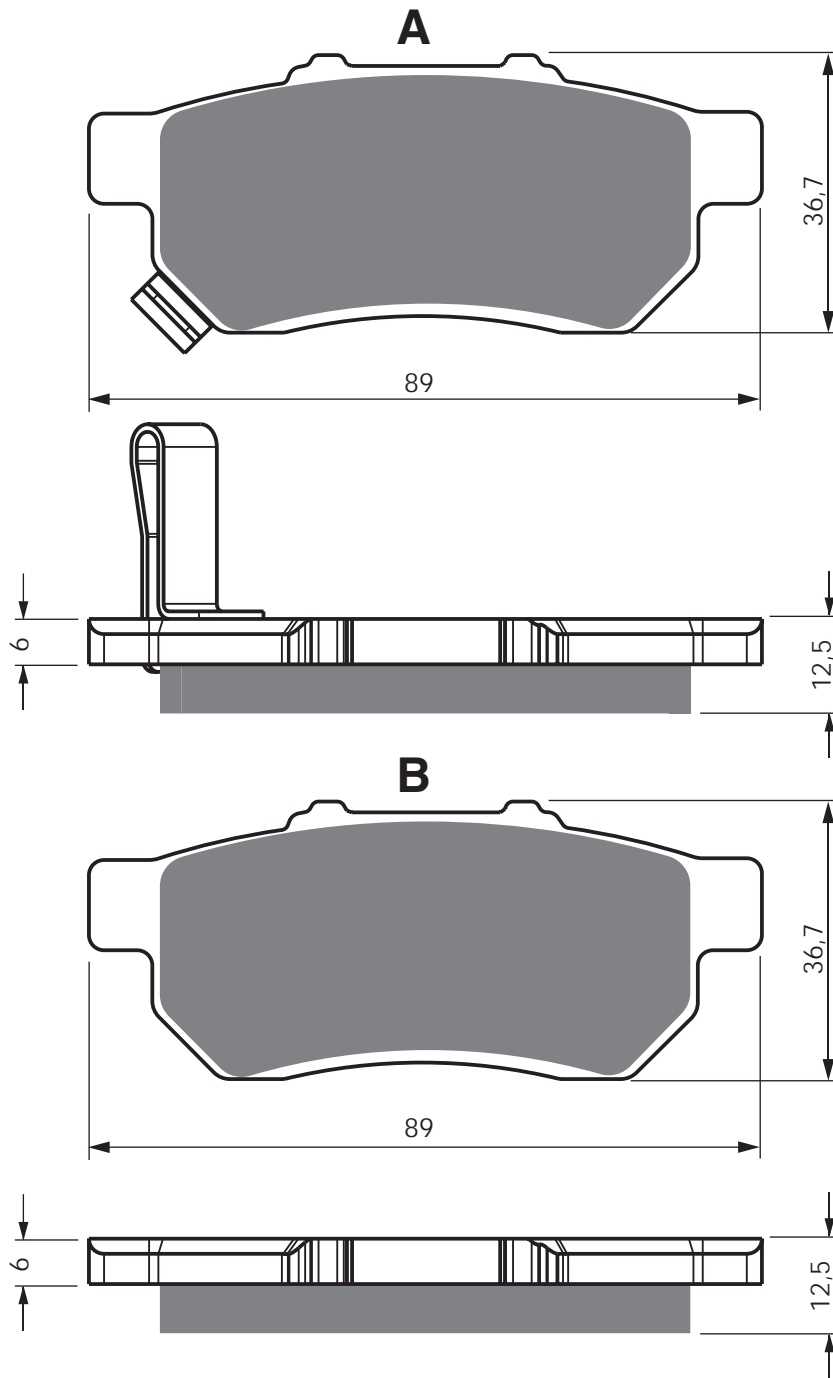

Disc Brake Pads

PART NUMBER

340

AD

K1

K5

S3

S33
RACING