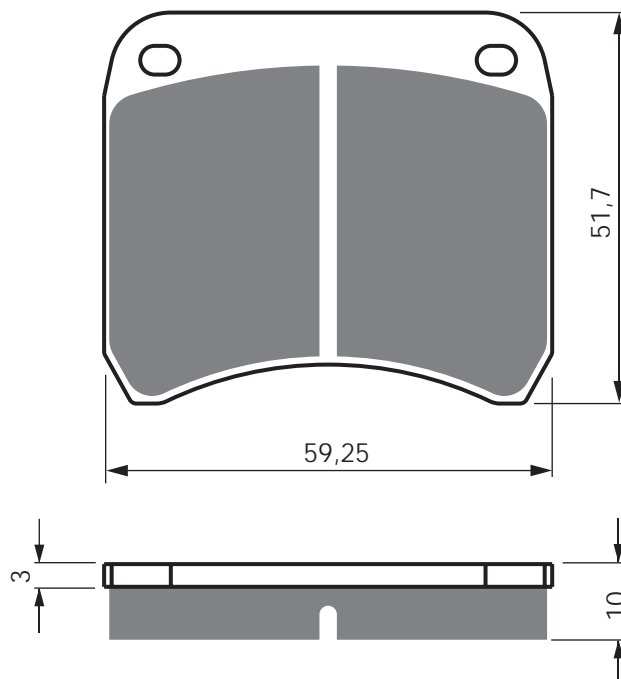

PART NUMBER

365

AD

S3

AP/LOCKHEED

2 Piston/ 2 Pin (CP2195/CP2696 - 38E0)

220-30 (2 Piston Rear)

22-033 (2 Piston HD)

DUCATI

750 Sport 74 F

TRIUMPH (MERIDEN MODELS)

T	140 V Bonneville 5 Speed Gearbox / Drum Rear Brake	73 - 74	F
T	140 V Bonneville Disc All Round/ 5 Speed Gearbox	75 - 78	F&R
T	140 Silver Jubilee Bonneville	77	F&R
T	140 E Bonneville	78 - 83	F&R
T	140 D Bonneville (Lester Alloy Wheels)	79 - 81	F&R
T	140 ES (750cc) (Electric Start)	80 - 81	F&R
T	140 E/ES (750cc) (Executive/Alloy Wheels)	81 - 83	F&R
T	150 V (Trident 3 cyl)	73 - 74	F&R
T	160 V (Trident 3 cyl)	75	F&R
TSS	750 (8 valve)	83	F&R
TSX	750	83	F&R

EQUIVALENTS OEM

4 741 537