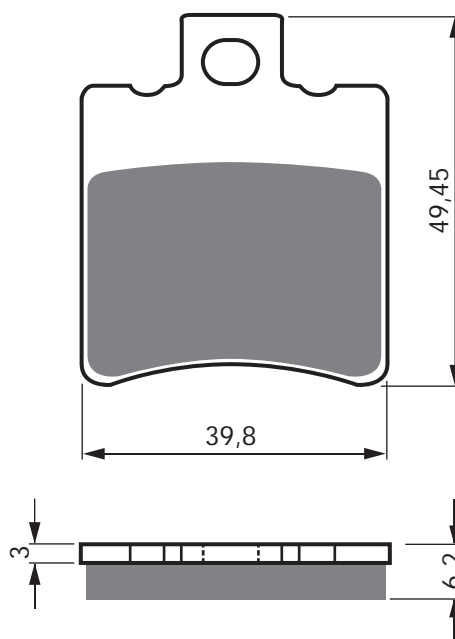

AD

S3

PART NUMBER

098

AJP

PR3	125	Supermoto Pro	10 – 11	F

APRILIA

50	Habana/Habana Custom	99 – 02	F
50	Mojito Custom (120mm Ø rear drum)	99 – 02	F
50	Mojito Custom (110mm Ø rear drum)	04 – 12	F
50	Mojito Retro (120mm Ø rear drum)	99 – 03	F
50	Scarabeo Street (2T) (TH00/THE00)	05 – 09	F
50	Scarabeo (4T) (TGA00/TGB00)	06 – 09	F
50	Scarabeo (2T) (Rear disc model) (PF0100)	98 – 99	F
50	Scarabeo (2T) (Rear drum model) (PFG00/TH000)	00 – 05	F
50	Scarabeo (2T) (Rear disc model) (PFG00/TH000)	00 – 05	F&R
50	Scarabeo (Ditech) (2T) (SCA00)	02 – 06	F
50	Scarabeo (4T) (TG000)	02 – 06	F
50	Scarabeo (2T) (H2/HL) Front disc model	93 – 97	F
50	Scarabeo Classic 2T (PF0100) (Rear drum model)	98 – 99	F
50	Scarabeo (2T) (PF0100) (Rear drum model)	98 – 99	F&R
50	Scarabeo Classic (2T) (PF0100) (Rear disc model)	98 – 99	F
SR	50 Ditech (LC) (RLD 100)	02 – 03	F
SR	50 WWW (A/C) (LYH00)	97 – 01	F
SR	50 Street (LC/2T) (TE00/TEA00)	03 – 15	F
SR	50 R/Factory (LC/2T) (VFB00/VFD00)	04 – 15	F
SR	50 H20 (Ditech) (RLA1/RLB1)	00 – 03	F
SR	50 (A/C) (GP/LB/LF)	93 – 96	F
SR	50 (LC)	94 – 96	F
SR	50 Stealth/Racing (LC) (MZCO)	97 – 99	F
SR	50 R SBK Alitalia (Replika) (LC)	10 – 11	F

51	Area	98 – 02	F&R
	Amico (All models)	96 – 98	F
	Guliver (All models)	95 – 98	F
	Rally A/C (All models)	95 – 02	F
	Rally L/C (All models)	96 – 00	F&R
	Sonic (All models)	98 – 08	F
SR	125	99	F
125	/150 Leonardo	96 – 98	F&R

ATALA

	Hacker LC	97	F
	Hacker Racing	97	F
	Byte RT10	97	F
	Hacker	97	F

BENELLI

491	All rear drum models	98 – 04	F
491	Scooter All rear disc models	99 – 04	F&R
50	Mala (2T)	13	F
50	Naked	02 – 03	F
100	Naked	02	F
50	Pepe (5 spoke cast wheel) (2T)	10 – 14	F
50	Pepe Classic (2T) (7 spoke cast wheel)	07 – 14	F
50	Pepe LX (2T) (7 spoke cast wheels)	03 – 09	F
50	Pepe (2T) (7 spoke cast wheels)	99 – 01	F
50	Pepe (4T) (7 spoke cast wheels)	12 – 15	F
K2	Scooter	98 – 01	F
K2	100	99 – 01	F
100	Pepe LX	99 – 02	F
125	/150 Velvet	99 – 07	F&R
125	/150 Adiva	00 – 04	F

BETA

	Ark (LC models)	97 – 14	F&R
	Ark (A/C models)	96 – 14	F
50	Quadra	97 – 02	F
50	Tempo	98 – 02	F

CAGIVA

50	Nuvola	00	F
125	Nuvola	00	F

GARELLI

50	Flo		F
250	/400 Skynet	02	R

GENERIC/KSR

50	Onyx (2T/4T)	10 – 15	F

GILERA

50	Stalker	97 – 06	F
50	DD/SP Runner/Purejet	99 – 04	F
50	Ice	01 – 03	F
50	Runner	98	F
50	SPK	98 – 01	F
50	Storm	94 – 95	F
50	Easy Moving	95 – 96	F
50	Stalker (Rear drum model)	97 – 02	F
125	Typhoon	95 – 98	F
125	Typhoon X-XR	99 – 00	F

GOVECS(EL- SCOOTERS)

GO	S 1-2	11 – 14	F
GO	T 1-2	11 – 14	F
GO	T 1-4	13 – 14	F
GO	S 1-4	11 – 14	F
GO	S 2-4	11 – 14	F
GO	T 2-4	11 – 14	F
GO	S 3-4	11 – 14	F
GO	T 3-4	11 – 14	F

HONDA

SFX	50 S/T/N/W/X/Y/1	95 – 04	F
SGX	50 V/W/X/Y/1 „Sky deluxe“	97 – 03	F
SH	50 T Fifty/Scoopy W/X/Y/1	97 – 03	F
SRX	50 W/SW/X/SX	98 – 99	F
SZX	50 (X8R) SW/SX/SY/S1 „Supersport Scooter“	98 – 04	F
SZX	50 (X8R) XW/XX/XY/X1 „Cross Sport“	98 – 04	F
SH	100 T/W/X/Y/1 Scoopy	96 – 01	F

Disc Brake Pads