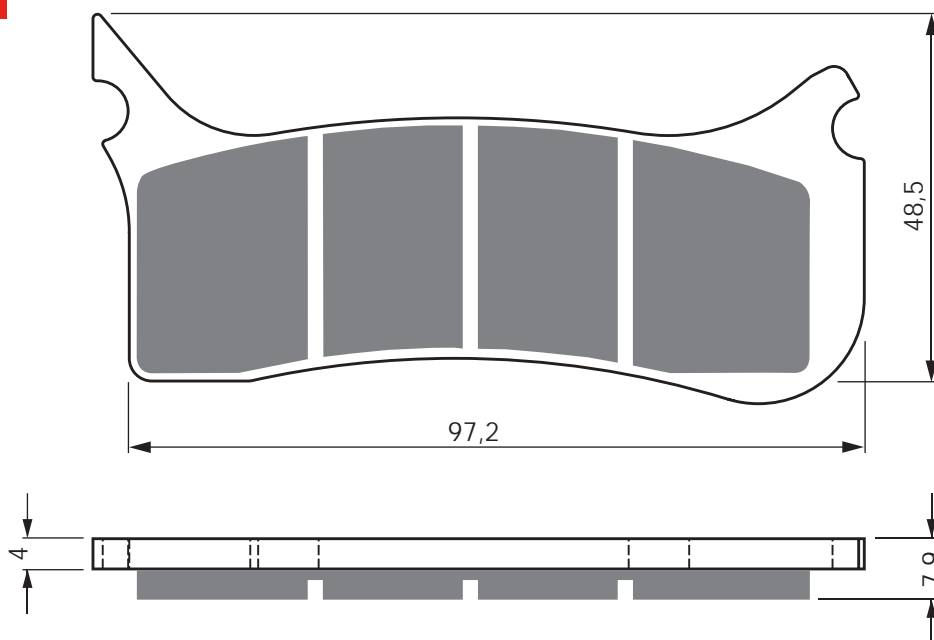

PART NUMBER

212

AD

S3

S33
RACING

GP5

GP6

GP7

A