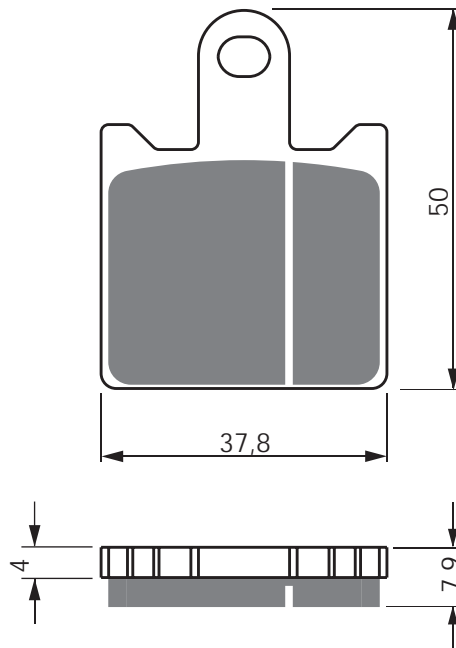

PART NUMBER

249

AD

S3

S33
RACING

GP5

GP6

GP7

1 set = 4 pcs

KAWASAKI

ZX6R	600 (ZX 600 P7F/P8G/R9F/RAF/RBF/RCF/RDF/REF/RFF)	07 - 16 F
Z	750 R Non ABS (ZR750 NBF/NCF)	11 - 12 F
Z	750 R ABS (ZR 750 PBF/PCF)	11 - 12 F
Z	1000 (ZR 1000 B7F/B8F/B9F)	07 - 09 F
Z	1000 ABS (ZR 1000 C7F/C8F/C9F)	07 - 09 F
GTR	1400 (ZG 1400 A8F/A9F/CAF/CBF/CCF/CD/CEF/EEF)	08 - 15 F
ZZR	1400 (ZX 1400 A6F/A7F)	06 - 11 F
ZZR	1400 ABS (ZX 1400 B6F/B7F/D8F/D9F/DAF/DBF/FCF/FDF/FEF/FFF)	06 - 16 F
ZZR	1400 Special Edition (ZX 1400 FDFA/FEFA/FEFB/FFFA)	12 - 16 F

EQUIVALENTS OEM

43082 0053	43082 0071	43082 0072	43082 0118	43082 0104	43082 0122

Disc Brake Pads