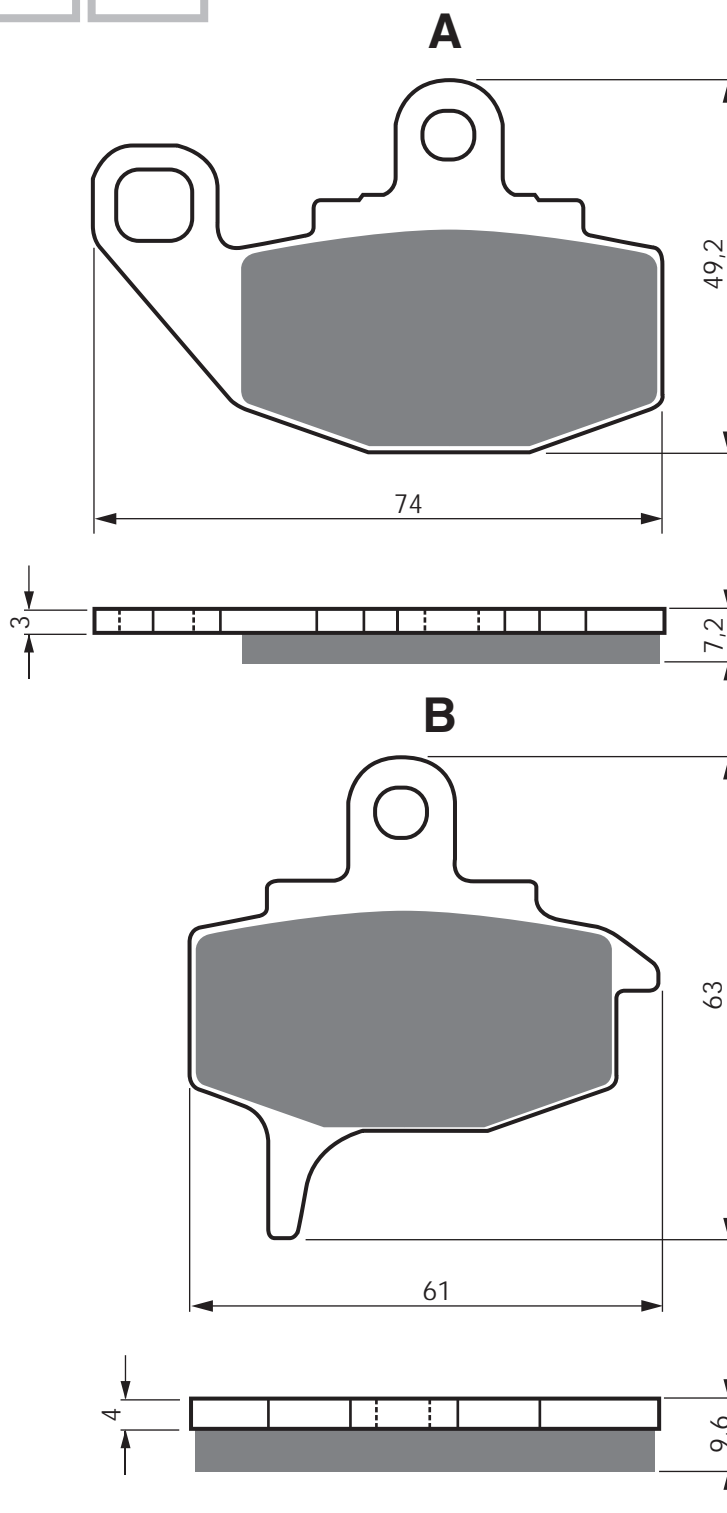

PART NUMBER

035

AD

K1

K5

S3

KAWASAKI

KX	125	E2/F1	87-88	F
KX	250	E1/F1	87-88	F
KX	500	C1/D1	87-88	F
KLR	650	A1-A3	87-89	F

EQUIVALENTS OEM

43082 1072

43082 1078