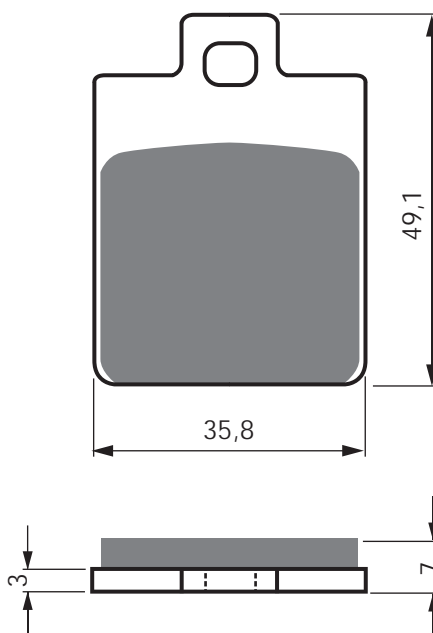

AD

S3

ADIVA

AD1	125 /150 3 Wheel Type	14 – 15	F&R
AD3	300 3 Wheel Type	14 – 15	F

BENELLI

X	150 Street	12	R

CPI

GTR	50	11 – 12	R
GTS	50 /125/200	02 – 03	R

DERBI

50	Sonar 2S (2T)	10 – 11	F
125	Sonar 4S (4T)	10 – 11	F
150	Sonar (4T)	09 – 10	F

GILERA

DNA	50	01 – 06	R
50	DD/SP Runner/Purejet	99 – 05	R
50	PJ/SP Runner	06 – 14	R
SKP	50	99 – 01	R
50	Stalker	97 – 03	R
50	Stalker	03 – 06	R
125	/180 Runner All models	99 – 04	R
500	Fuoco RC/ie	07 – 13	F
500	Fuoco LT (4V/4T)	13 – 15	F

ITALJET

125	Formula (4T/Single Cyl)	14 – 15	R

KEEWAY

125	Cityblade	13 – 15	R
150	Cityblade	13 – 15	R

KREIDLER

50	Galactica 3.0 RS (50cc/2T/A-C)	14 – 15	R

PEUGEOT

50	Speedfight 1/2 (L/C)	97 – 08	R
RS	50 Tweet (4T/Rear disc model)	10 – 13	R
50	New Tweet Evo (4T/Rear disc model)	14 – 15	R
125	Citystar (AC/Carb)	11 – 15	R
125	Citystar i (LC)	13 – 15	R
125	New Tweet Evo (4T/Rear disc model)	14 – 15	R
125	New Tweet Evo (4T)	14 – 15	R
RS	125 Satelis (4T)	13	R
125	Tweet (4T)	10 – 11	R
RS	125 Tweet (4T/Rear disc model)	10 – 12	R
125	Tweet (Rear disc)	12 – 13	R
150	Citystar (AC/Carb)	11 – 15	R
150	Citystar i (LC)	13 – 15	R
150	Citystar One	13 – 14	R
150	New Tweet Evo (4T)	14 – 15	R
RS	150 New Tweet Evo (4T)	14 – 15	R
150	Tweet (4T)	10 – 12	R
RS	150 Tweet (4T/Rear disc model)	10 – 12	R
200	Citystar i	12 – 15	R

PGO

125	Tigra (4V/4T)	12	R

PIAGGIO

NRG	50 RST„MC2“	98	R
Zip	50 RST	96 – 99	F
50	Liberty 2T (Grimerca Caliper)	97 – 08	F
50	Liberty (Heng Tong Caliper) (2T)	97 – 08	F
NRG	50 Extreme	99 – 01	R
NRG	50 MC3 DD	01 – 05	R
NRG	50 Pure Jet	06 – 09	R
NRG	50 Silver Bullet	10	R
NRG	50 Power DD	05 – 15	R
Zip	50 Grimeca Caliper (A/C 4T)	00 – 08	F
Zip	50 SP (Liquid Cooled)	96 – 12	F
Zip	50 (2T)	00 – 15	F
Zip	50 (4T)	00 – 15	F
Zip	50 SP (Liquid Cooled)	96 – 15	F
50	Liberty 4T (Grimeca caliper)	00 – 08	F
50	Liberty 4T (Heng Tong caliper)	00 – 08	F
50	Liberty S (2T/4T)	07 – 08	F
Zip	100	06 – 13	F
125	ie MP3 Yourban	11 – 12	F
	Liberty Elettrico	11 – 12	F
125	Liberty (5 Spoke Wheel)	98 – 08	F
125	Liberty (4T) (10 Spoke Cast Wheels)	09 – 14	F
125	Liberty S	07 – 08	F
MP3	125 Hybrid	09 – 12	F
MP3	125 ie (EFI models)	08 – 11	F
MP3	125 Carb models	06 – 08	F