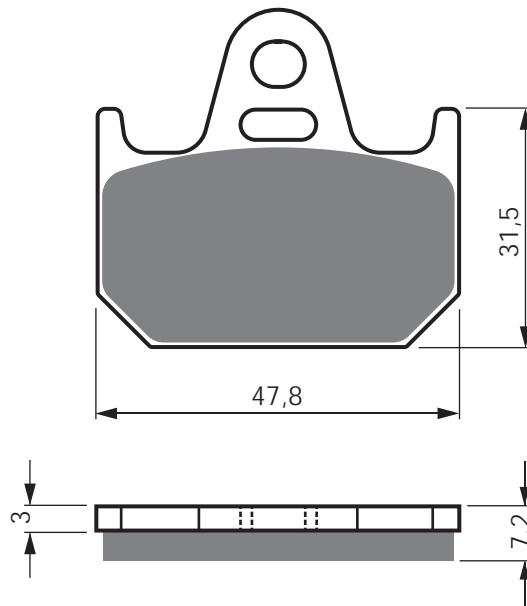

PART NUMBER

158

AD

S3

YAMAHA

TZ	125	94 - 97 R
TZ	250	89 - 01 R
TZ	250 (Radial Caliper)	02 - 10 R

EQUIVALENTS OEM

3CL W0046 00	3LC 25811 50	3LC W0046 00	4TW W0046 00