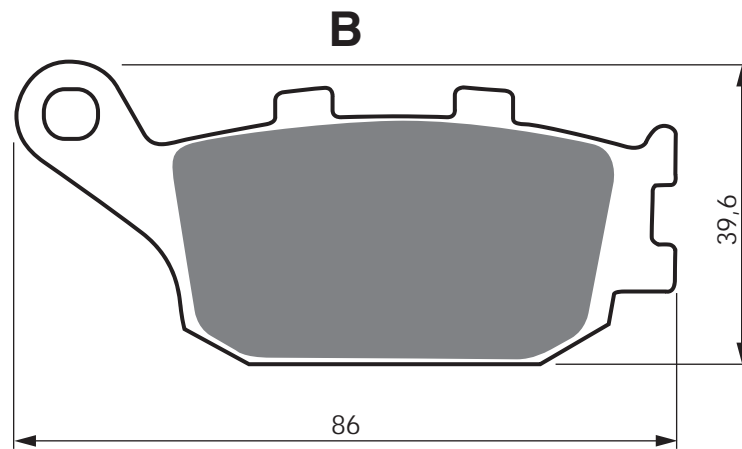

PART NUMBER

021

AD

S3

**S33
RACING**

HONDA

CB	400	SF4/S5 (NC39)	04-05 R
VRX	400	T (NC33)	96 R
CB	500	A4/A5/A6/A7	04-07 R
CBF	500	4 (Non ABS Model)	04- R
CB	600	FW/FX/"Hornet"	98-00 R
CB	600	FY/F2Y/F1/F21/F22/F3/F4/ F5/F6/FA7/FA8/FA9/FAA/ FAB Hornet	00-12 R
CBF	600	N8/N9 (Non ABS)	08-09 R
CBF	600	S4/S5/S6/S8/S9 (Non ABS)	04-06 R
CBF	600	S4/S5/S6/S8/S9 (Non ABS)	08-09 R
CBF	600	SA4/SA5/SA6/SA8/SA9/ SAA (ABS)	04-06 R
CBF	600	SA4/SA5/SA6/SA8/SA9/ SAA (ABS)	08-12 R
CBF	600	NA8/NA9 (ABS)	08-09 R
CBF	600	N4/N5/N6 (Non ABS)	04-06 R
CBF	600	NA4/NA5/NA6 (ABS)	04-06 R
CBR	600	FM/FN/FP/FR/FS/FT/FV/FW/ FX/FY	91-00 R
CBR	600	F1/F2/CBR 600 FS1/ FS2,Sport'	01-02 R

CBR	600	F3/F4/F5/F6	03-06 R
CBR	600	RR3/RR4/RR5/RR6	03-06 R
CBR	600	FAB/FAC (ABS Model)	11-13 R
	700	Integra Scooter NC 700 DC	12-14 R
NC	700	X (Non ABS)	12-13 R
NC	700	XA (ABS)	12-13 R
NC	700	XD (ABS/DCT)	12-13 R
NC	700	S (Non ABS)	12-13 R
NC	700	SA (ABS)	12-13 R
NC	700	SD (ABS/DCT)	12-14 R
XL	700	VA8/VA9/VAA (Transalp/ 3 piston front caliper/ABS front & rear wheels)	08-11 R
CB	750	F2N/F2R/F2S/F2T/F2V/F2W/ F2X/F2Y/F21 CB Seven Fifty	92-02 R
	750	Integra Scooter - DCT (NC 750 D)	14-15 R
NM4	750	Vultus (NC 750 J)	15 R
CBR	900	RRN/RRP/RRR/RRS/RRT/RRV/ RRW/RRX/RRY/RR1/RR2/ RR3 Fireblade	92-03 R
CB	900	F2/F3/F4/F5/F6/F7 Hornet	02-07 R
CB	1000	FP/FR/FS/FT/FV	93-97 R

CBF	1000	6/7/8/9/A (Non ABS Model)	06-10 R
CBF	1000	F (FA) (2 piston front calipers/ non ABS)	10-15 R
CBF	1000	FA FAA (3 Piston Front Caliper/ ABS Model)	10-15 R
CBF	1000	FS FSA (3 Piston Front Caliper/ ABS Model)	10-11 R
CBF	1000	FT FTA (3 Piston Front Caliper/ ABS Model)	10-11 R
CBF	1000	6/7/8/9/A (2 piston front caliper/Non ABS)	06-11 R
CBR	1000	RR4/RR5 Fireblade	04-05 R
CRF	1000	LAG (Manual Clutch/ABS)	16 R
VTR	1000	FV/FW/FX/FY/F1-F6,Firestorm'	97-06 R
VT-R	1000	SPY/SP1 (SC45)	00-01 R
VTR	1000	SP2/SP3/SP4/SP5/SP6	02-07 R
CB	1100	AD	13 R
CB	1100	AE (Cast Wheels/ 2 Piston Caliper)	13 R
CB	1100	EX (SAE)	14-16 R
CB	1100	EX (Spoke Wheels/ 4 Piston Caliper)	14-15 R
VT	1100	C2 (W/X/Y/1/2/3/4/5)	98-05 R