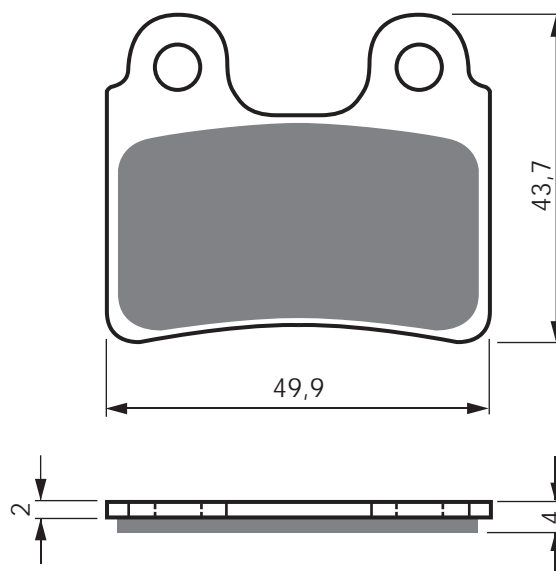

PART NUMBER

168

AD

K5

S3

**S33
RACING**

AJP

PR3	125	Enduro	08 - 12	R
PR3	125	Enduro Pro	10 - 12	R
PR3	125	Supermoto	08 - 12	R
PR3	125	Supermoto Pro	10 - 11	R
PR3	125	Trail	11 - 12	R
PR4	125	Enduro	04 - 09	R
PR4	125	/200 Supermoto	04 - 11	R
PR3	200	Enduro	08 - 11	R
PR3	200	Supermoto	08 - 11	R
PR3	200	Supermotard Pro	10 - 11	R
PR3	200	M/X	10 - 11	R
PR3	200	M/X Pro	10 - 11	R
PR4	200	Enduro	04 - 09	R

BETA

80	Evo Senior	09 - 15	F
80	Rev	08	F
125	Evo (2T)	09 - 15	F
125	/200 Rev 3	00 - 06	F&R
125	/200 Rev 3	06 - 08	F
200	Evo (2T)	09 - 15	F
250	/270 Rev 3	00 - 04	F&R
250	/270 Rev 3	05 - 08	F
250	Evo (2T)	09 - 15	F
250	Evo (4T)	09 - 15	F
250	Rev 4T	07 - 08	F
300	Evo (2T)	09 - 15	F
300	Evo (4T)	09 - 15	F

GAS-GAS

TXT	125	/200/250/280/300 (TXT PRO)	04 - 11	F
TXT	125	/250/280/300 (Four models with AJP caliper with 2 pin pda fixing)	12 - 14	F
TXT	125	Randonne (4T)	11 - 15	F
TXT	200	Randonne (4T)	11 - 15	F
EC	50	Boy (LC)	05 - 07	F
TXT	50	/80 Rookie	04 - 09	F
TXT	80	(Cadet)	07 - 09	F
TXT	80	Pro Racing (2T)	15	F
TXT-E		(Full size electric bike)	12 - 14	F
TXT	250	Contact (2T)	15	F

HONDA/MONTESA

315	R	01 - 04	F
250	4RT Cota	05 - 10	F
260	4RT Cota	05 - 15	F

OSSA

TR	125	i	13 - 15	F
	250	i Explorer	14 - 15	F
TR	250	i	14 - 15	F
TR	280	i	10 - 15	F
	280	i Explorer	12 - 15	F
TR	300	i	14 - 15	F

SCORPA

SR	125	(2T)	10 - 13	F
SR	125	Long Ride (2T)	10 - 11	F
SY	125	F	03 - 10	F
SY	125	4T Long Ride	09 - 10	F
SY	125	FR (4T)	03 - 11	F
	125	Twenty (2T)	15	F

TY	125	(4T)	11 - 15	F
SY	175	F	06	F
SY	200	F (4T) (163cc)	08	F
SY	250	F	06 - 10	F
SY	250	Long Ride (2T)	04 - 06	F
SY	250	(2T)	00 - 09	F
SY	250	F (4T) Long Ride	07 - 08	F
SY	250	R (2T)	00 - 09	F
SY	250	FR Long Ride	10	F
SY	250	FR	06 - 10	F
	250	Twenty (2T)	15	F
SR	280	(2T)	09 - 14	F
SR	280	(2T) Long Ride	09 - 11	F
	300	Twenty (2T)	15	F

SHERCO

80	Trials (2T)	05 - 10	F	
ST	80	(2T/Braktec Caliper)	14 - 15	F
	125	Trials (2T) AJP Caliper	06 - 12	F
ST	125	(2T/Braktec Caliper)	14 - 15	F
XY	125	(4T)	14 - 15	F
	250	Trials (2T) AJP Caliper	06 - 12	F
ST	250	(2T/Braktec Caliper)	14 - 15	F
	290	Trials (2T) AJP Caliper	06 - 12	F
ST	290	(2T/Braktec Caliper)	14 - 15	F
	320	Trials (4T) AJP Caliper	05 - 12	F
ST	305	(2T/Braktec Caliper)	14 - 15	F

XISPA

X	125	R	08 - 09	F
X	250	R	08 - 09	F
X	280	R	08 - 09	F

EQUIVALENTS OEM

45105 NN3 830	6211	25-25352	C389	00TRS01A0027	2525352000

Disc Brake Pads