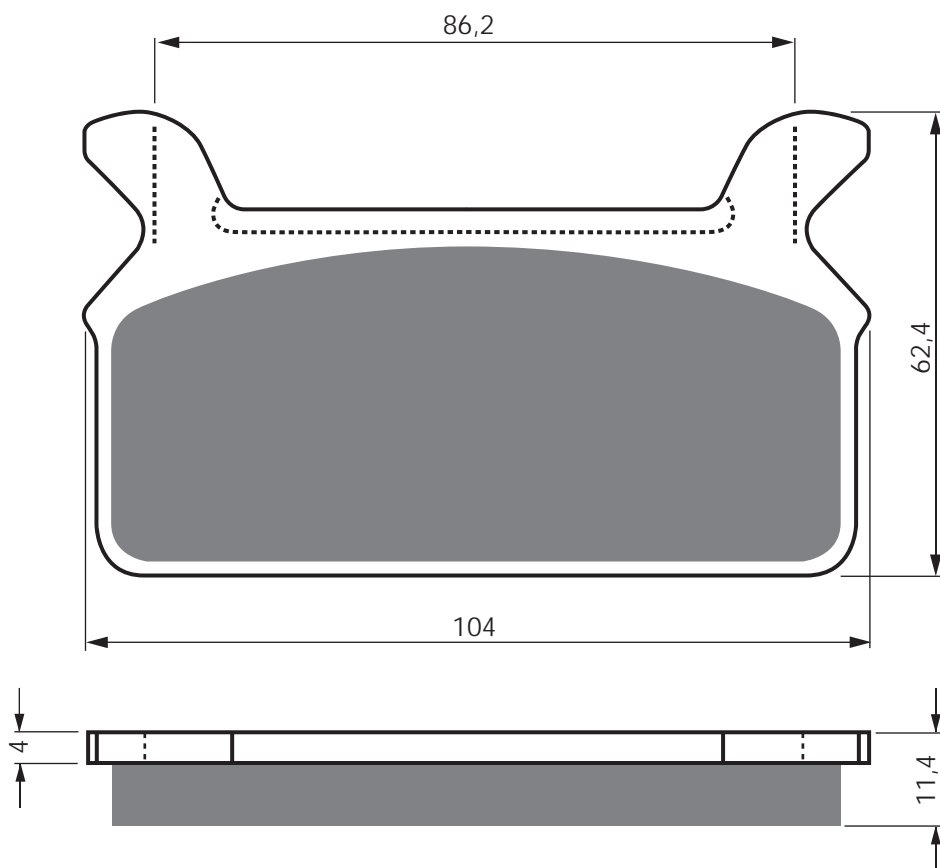

PART NUMBER

063

AD

S3

**Abutment Shims
(2 per set)**

HARLEY DAVIDSON

FLT/FLHT/FLHTCI	86 – 99 R
FLHR/FLHRCI	94 – 99 R

EQUIVALENTS OEM

43957 86	43957 86A	43957 86B	43957 86D