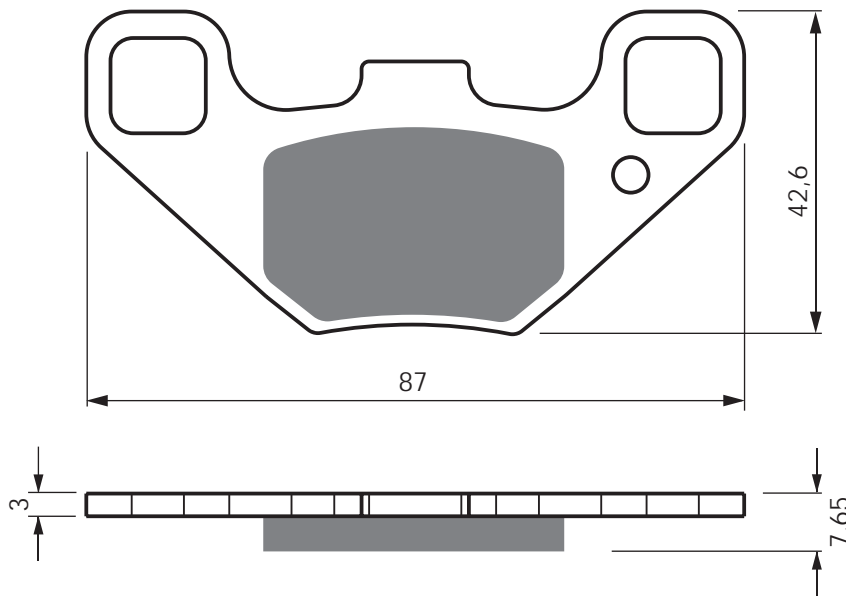

Disc Brake Pads

PART NUMBER

342

AD

K1

K5

S3

**S33
RACING**