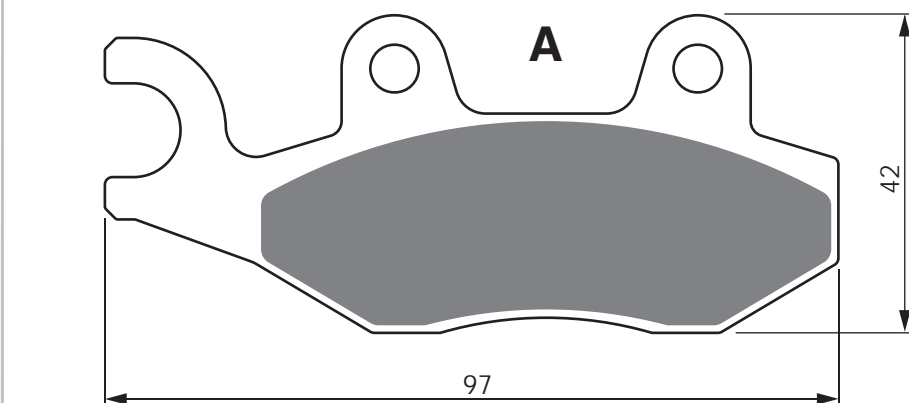

AD   **S3**   **S33 RACING**

TRIUMPH

	America (6 spoke cast wheel)	07 - 09	R
865	America (12 spoke cast wheel)	10 - 15	R
865	America LT (12 spoke cast wheels)	14 - 15	R
800	Bonneville America	02 - 06	R
800	Bonneville	01 - 06	R
T100	790 Bonneville	02 - 04	R
T100	865 Bonneville	05 - 09	R
T100	865 Bonneville (Spoke wheel)	10 - 15	R
T100	865 Bonneville Black (Spoke wheel)	14 - 15	R
	865 Bonneville (Cast wheel)	09 - 15	R
	865 Bonneville SE	09 - 13	R
	865 Bonneville Newchurch (Cast wheel)	15	R
	865 Bonneville Sprint (Spoke wheel)	15	R

T214	865 Bonneville (Spoke wheel)	15	R
	865 Bonneville/Bonneville Black	07 - 08	R
	865 Bonneville Steve McQueen S	12	R
T120	1200	16	R
T120	1200 Black	16	R
T595	Daytona	97	R
	955 i Daytona	98 - 00	R
	955 i Daytona (From VIN 132513) (5 bolt front disc single sided s/arm)	01 - 04	R
	955 i Daytona	05 - 06	R
	900 Speed Triple	97 - 01	R
	955 Speed Triple	02 - 04	R
	Sprint RS	99 - 04	R
	900 Street Twin	16	R
	900 Thruxton	04 - 15	R
	1200 Thruxton (Liquid Cooled)	16	R

R	1200 Thruxton (Liquid Cooled)	16	R
	865 Scrambler	06 - 15	R
	765 Speedmaster (Carb)	03 - 04	R
	865 Speedmaster (Carb)	05 - 07	R
	865 Speedmaster (Efi)	08 - 15	R
	1050 Speed Triple (Non ABS)	05 - 15	R
	1050 Speed Triple (ABS)	07 - 15	R
	1050 Speed Triple R (2 Pad caliper/ Non ABS/5 Spoke wheel)	12 - 13	R
	1050 Speed Triple R (2 Pad caliper/ ABS/Spoke wheel)	12 - 13	R
	1050 Speed Triple R (2 Pad caliper/ Non ABS/10 Spoke wheel)	14 - 15	R
	1050 Speed Triple R (2 Pad caliper/ ABS/10 Spoke wheel)	14 - 15	R
	955 i Sprint ST Front disc with offset/6 bolt fixing)	99 - 04	R
	1050 Sprint GT SE (ABS)	10 - 15	R
	1050 i Sprint GT Front disc with offset/5 bolt fixing)	05 - 06	R
	1050 i Sprint ST (Non ABS) Front disc with zero offset)	11 - 12	R
	1050 i Sprint ST (ABS) Front disc with zero offset)	11 - 12	R
	1050 Sprint ST (5 spoke wheel/ Non ABS/5 bolt disc with offset)	05 - 10	R
	1050 Sprint ST (5 spoke wheel/ASB/ 5 bolt disc with offset)	05 - 10	R
	1200 Tiget Explorer	12 - 15	R
	1200 Tiger Explorer XC	13 - 15	R
	1050 Tiger Sport	13 - 15	R
	1215 Trophy	12 - 15	R
	1215 Trophy SE	12 - 15	R

EQUIVALENTS OEM

T 2020 555	T 2020 072 T31	T 2020 556	T 2020 191

Disc Brake Pads