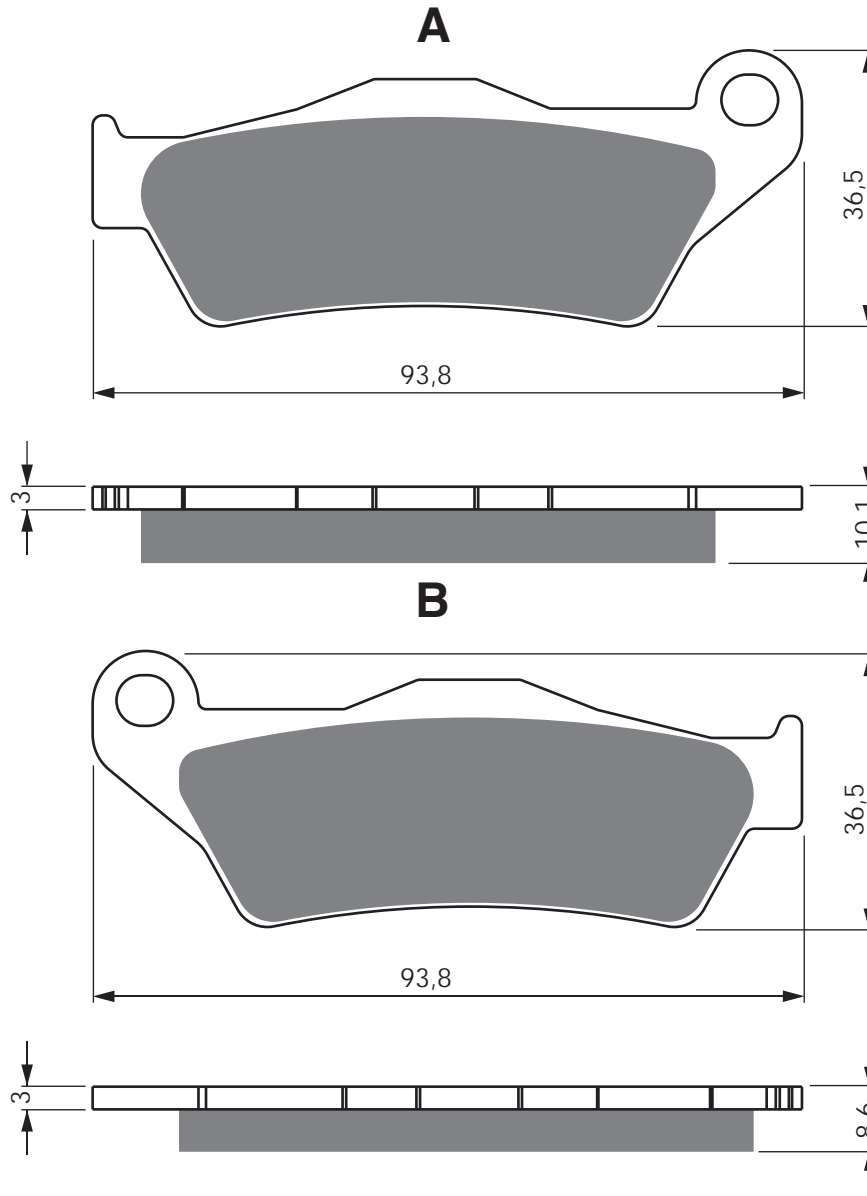

PART NUMBER

292

AD

S3

**S33
RACING**

BMW

F	800 R	09 - 10 R
R	850 C	97 - 00 R
R	850 GS	96 - 00 R
R	850 R	94 - 06 R
R	850 RT	96 - 01 R
R	850 RT	06 R
R	1100 GS	93 - 99 R
R	1100 R	93 - 01 R
R	1100 S	96 - 06 R
R	1100 RT	94 - 01 R
R	1150 R	01 - 06 R

R	1150 RS	01 - 04 R
R	1150 RT	00 - 06 R
R	1150 R Rockster	03 - 06 R
R	1150 GS (EVO R21/0415/0495)	01 - 03 R
R	1150 GS (R21/0415/0495)	98 - 01 R
R	1150 GS Adventure	01 - 06 R
R	1170 Nine T (K21)	14 - 15 R
HP2	Enduro	05 - 08 R
HP2	Megamoto (K25)	07 - 10 R
HP2	Sport (K29)	08 - 11 R
R	1200	00 - 02 R
R	1200 C	96 - 04 R

R	1200 RT K26/0368 Brembo Caliper	05 - 09 R
R	1200 RT	10 - 12 R
R	1200 RT-SE	10 - 12 R
R	1200 ST K28/0328	03 - 08 R
R	1200 S K29/0366 Brembo Caliper	06 - 07 R
R	1200 GS (K25/0307/Cast/Spoke wheel)	02 - 07 R
R	1200 GS Adventure (K25/0382/Spoke wheel)	05 - 07 R
R	1200 GS Adventure M (K25/0380/Spoke wheel)	06 - 09 R
R	1200 GS/M (K25/0303/Cast/Spoke wheel)	06 - 09 R