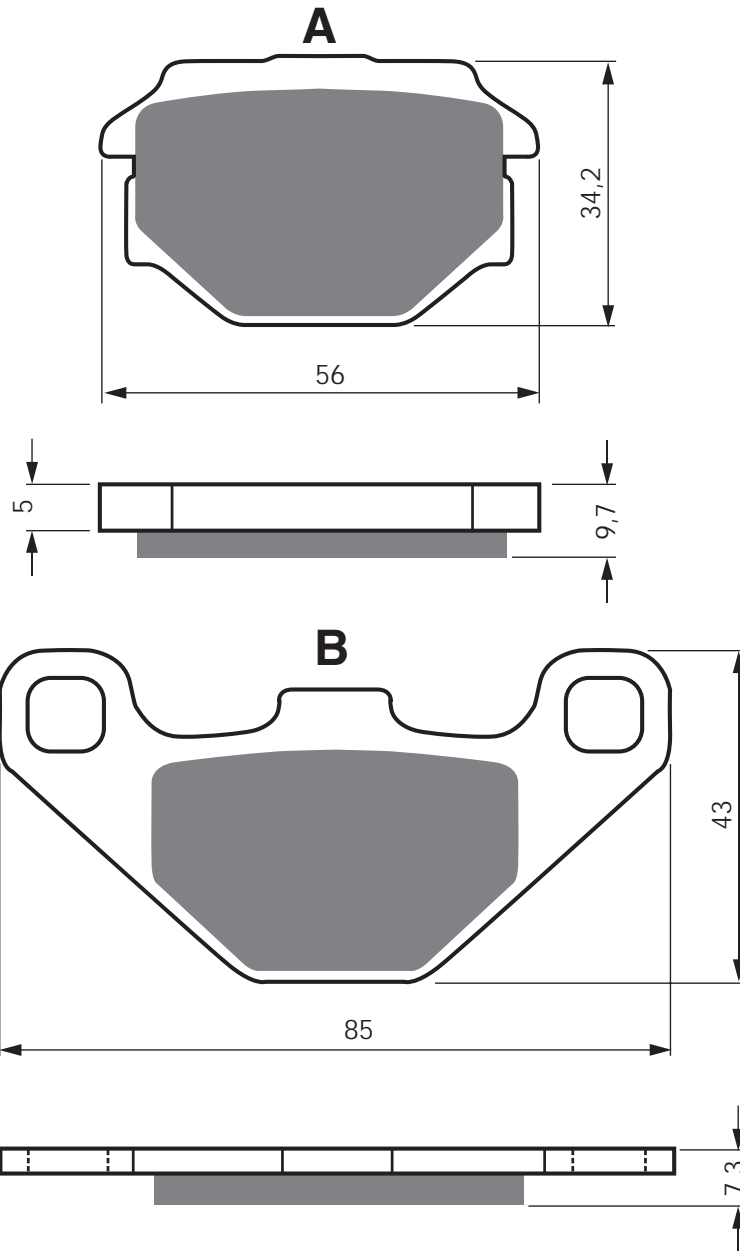

PART NUMBER

094

AD

K1

K5

S3

APRILIA

ETX	125	99 - 01 R
MX	125	04 - 06 R
	125 Tuareg Rally	89 - 93 R
	125 Tuareg Rally (L/M)	90 - 91 R
RX	125	92 - 01 R
	125 Pegaso	91 R
	600 Pegaso	91 R
	600 Tuareg Wind	89 R
	125 Pegaso KAT	94 - 95 R
	Moto 6.5	95 - 01 R
	600 Pegaso	91 R
	650 Pegaso	91 - 00 R

BETA

125 Jonathan	02 - 05 R

CAGIVA

W12 „350“	93 - 95 R
W16 „600“	94 - 98 R

GILERA

50 Eaglet	96 R
50 RC Top Rally	90 - F&R

MALAGUTI

F10 Jetline	91 - 93 F
50 America	91 - F

MBK

50 X-Limit	02 R

MZ/MUZ

Baghira -Forest HR - 21“ front wheel/spoke wheel	96 - 05 R
Baghira - Street Moto - 17“ front wheel/spoke wheel	96 - 05 R
Baghira - 21“ front wheel/spoke wheel	99 - 05 R
Baghira - Black Panther - 17“ front wheel/spoke wheel	96 - 03 R
Mastiff - 21“ front wheel/spoke wheel	96 - 05 R

YAMAHA

DT	50 R-L (SM-5VB1/VG55BK)	02 - 03 F
TDR	125 (3HS1/3XD0/3SH3/3XD01)	89 - 93 R

FANTIC

50 Caballero Regularita Casa	06 - 09 R
50 Caballero Supersei Motard	06 - 09 R
125 Caballero Regularita Casa	07 - 08 R
125 Caballero Supersei Motard	07 - 09 R

HONDA HM (Italy)

CRE	50 Six	01 - 02 R
CRE	50 Six/Baja/Derapage	95 - 02 R
CRE	50 Six/Baja/Derapage Grimeca caliper	95 - 02 F&R

SACHS

XTC	125 Supersport	00 - 07 R
XTC	125 N	00 - 07 R
	125 X Road	06 - 07 R
	650 Roadster	01 - 04 R

EQUIVALENTS OEM

34 11 2 310 494	8113595	8000 68794	11940100	902203100	3SH F5811 00	5VB W0045 00
5VB W0045 00	8113375	KA3497506