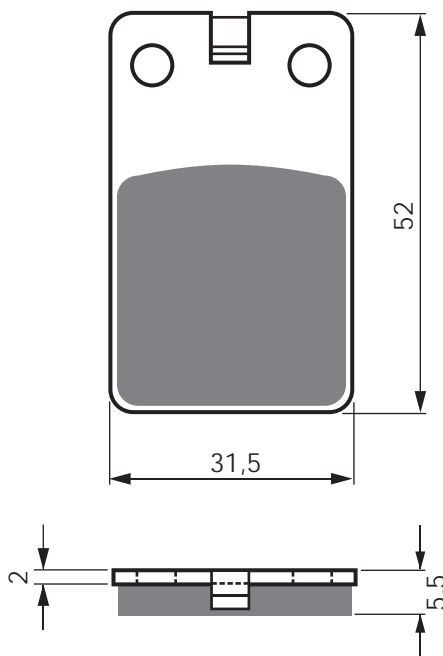

AD

S3

PART NUMBER

120

APRILIA

TRX	240 M	89	F&R

BENELLI

	50 Devil	92	R
	50 Spring	93	R
	80 Devil	92	R

BETA

TR	125 32/33	86-87	F
TR	240 33	86	F
TR	260 34	89-91	F
TR	34	86-88	F

CIMATTI

	Gringo	85	F

FANTIC

	50.1 Oasis Kick	87	F
	50.1 Trial	86	F
	50.1 Trial H 20	87	F
	125 /2 Trial		F&R
	201 /301 Monoshock	86	F
	243 Trial	87	F&R
	303 Monoshock	87	F&R

GARELLI

XLE	50 Tiger	86	R

GILERA

	50 Eaglet	96	F
	50 Built	90	F
	50 503	91	F&R

MALAGUTI

	F12 Phantom	94-98	F
CR1	Crosser	97	F
	50 Enduro RCX-W/Sahib	83	F
	50 Fifty Full/CX	83	F
RGT	50 Strada	83	F
	50 Enduro Dune	87	F&R
	50 Fifty Top	85	F
RGT	50 Sport	85	F
RST	50 Sport	87	F&R
	50 Evolution	91	F
	50 Raid	91	F

EQUIVALENTS OEM

266 07 6340	510 362 4 282	464143	11933400

Disc Brake Pads