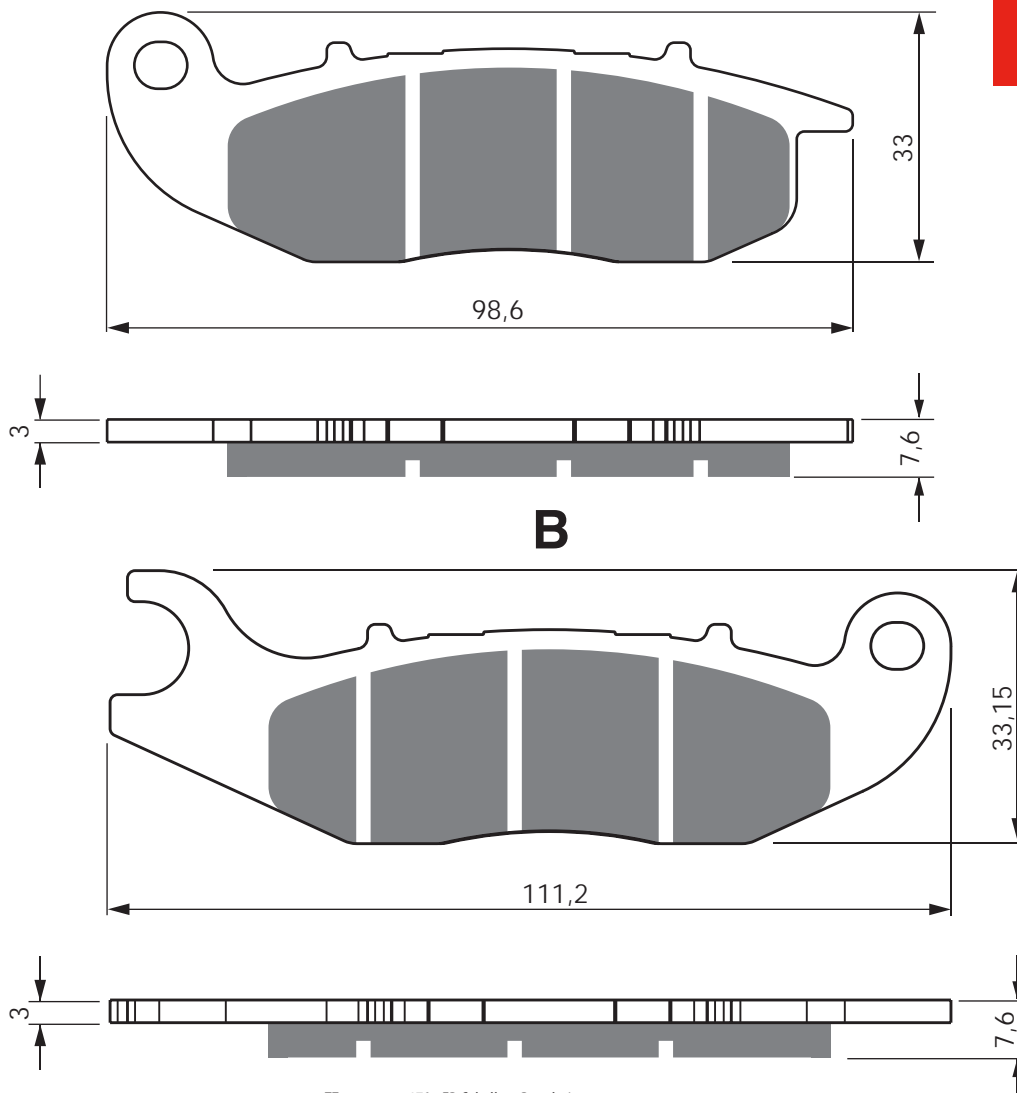

1. **AD S3 GP5 GP6 GP7 A**

AJP

PR3	125	Enduro	13 - 15	F
PR3	125	Enduro Pro	13 - 15	F
PR3	125	Supermoto	13 - 15	F
PR4	125	Enduro	13 - 15	F
PR5	250	Enduro	10 - 15	F
PR5	250	Extreme	12 - 15	F
PR5	250	Supermoto	10 - 15	F

DERBI

125	Cross City	09 - 14	F
125	Mulhacen (4T) From Ref No. 7N001791 Spoke wheel/ single pin fixing	07 - 11	F
125	Terra Euro (Single pin pad fixing)	07 - 11	F
125	Terra Adventure	07 - 14	F

FANTIC

TR	125	CR (2T) Cross Competizione	13	F
TZ	125	CS Caballero Cross (2T)	11 - 12	F
TZ	125	ES Regularita Scuderia (2T)	11 - 12	F
TZ	170	E Regularita (125E/4T)	11 - 15	F

TZ	170	ER Caballero Regularita Competizione (125ER/4T)	11 - 15	F
TZ	170	M Motard (125SM/4T)	11 - 15	F
TZ	170	MR Motard Competizione (125SM/4T)	11 - 15	F
TX	180	E Regularita Casa 50 E (49cc/2T)	11 - 15	F
TX	180	ER Regularita Competizione 50 ER (49cc/2T)	11 - 15	F
TX	180	ES Regularita Scuderia 50 ES (49cc/2T)	11 - 15	F
TX	180	M Motard Casa 50M (49cc/2T)	11 - 15	F
TZ	180	MR Motard Competizione 50 MR (49cc/2T)	11 - 15	F
TZ	200	ER Caballero Regularita Competizione (200ER/4T)	11 - 15	F
TZ	200	MR Motard (200 MR/4T)	11 - 15	F
TZ	250	ES Regularita (2T)	11 - 13	F
TF	250	ES Regularita (4T)	11 - 13	F
TR	250	ES (2T) Enduro Six Days	13	F
TR	300	ES (2T) Enduro Six Days	13	F
TZ	300	ES Regularita Scuderia	11 - 12	F

GAS-GAS

EC	250	Cami F (4T)	14 - 15	F

HONDA

CRF	250	LD	13 - 15	F
CRF	250	ME Supermoto	14 - 15	F

HONDA H-M

CRE	125	(Baja RR 2T)	11	F

MH

125	Duna Supermotard	13 - 14	F
125	Ranger Enduro	13 - 14	F

RIEJU

MTR	50	Pro Competizione (Spoke wheel)	11 - 14	F
50	Tango 2T	13 - 15	F	
125	Marathon Pro Competizione	11 - 14	F	
125	Tango	11 - 15	F	
250	Tango	12 - 15	F	

SCORPA

125	T-Ride F	10	F
250	T-Ride F (Enduro)	08 - 10	F

WK BIKES

WK	400	Trial	15	F

EQUIVALENTS OEM

864342	865527	00TRS01A0074	06451 KZZ 901	00TRS 01 A0046