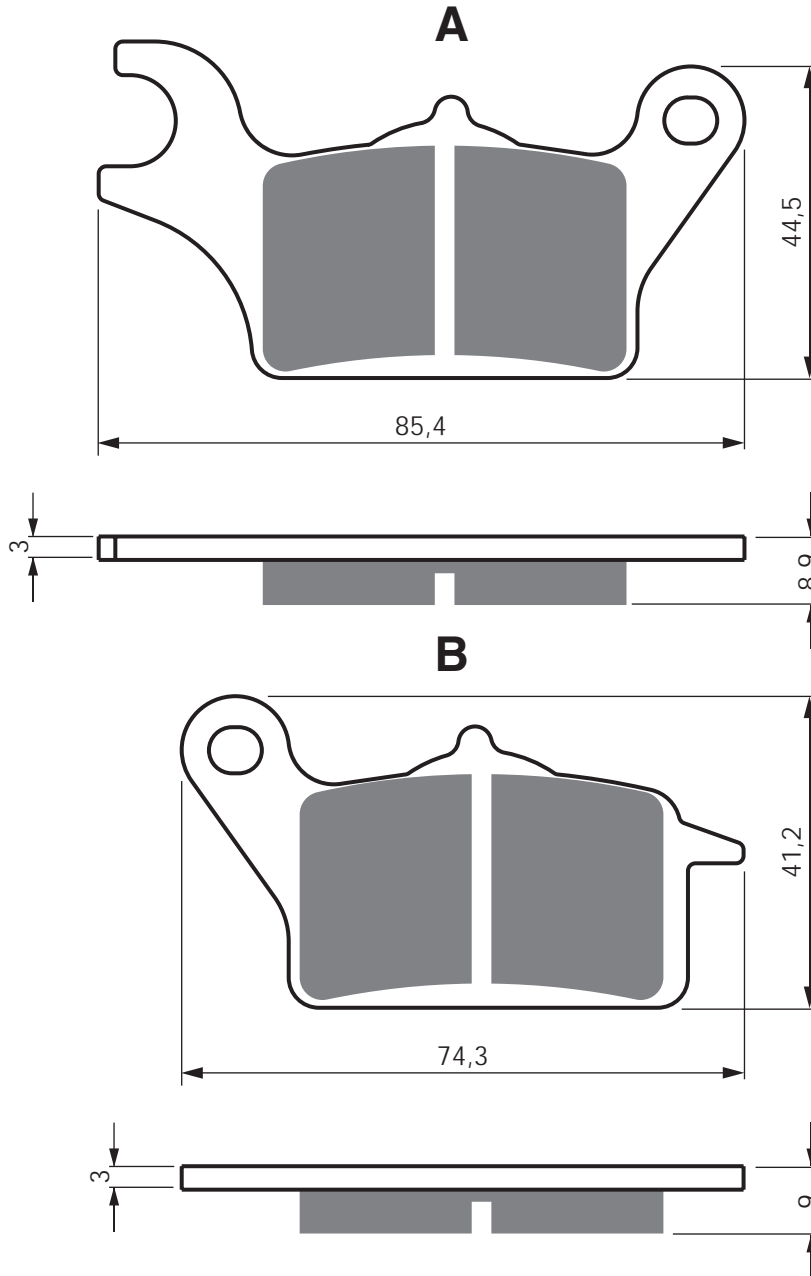

PART NUMBER

358

AD

S3

S33
RACING

YAMAHA

MW 125 Tricity Scooter 14 - 16 F(Left)

EQUIVALENTS OEM

45120 J80 0000

9060 081010