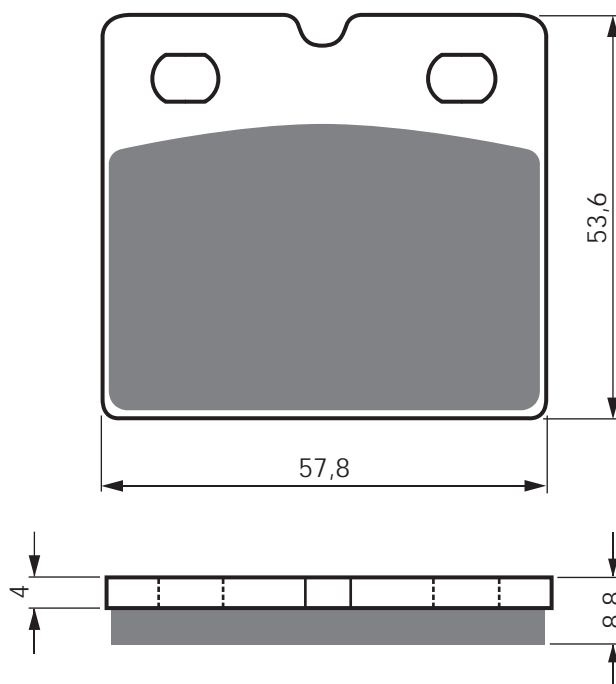

PART NUMBER

072

AD

S3

BMW

K	75 /75-2	09/88-96 F
K	75 /75-5	08/90-96 F
K	75 C	09/88-90 F
K	75 RT	89-96 F
K	75 RT	89-96 F
K	75 S	09/88-95 F
K	75 S	09/88-95 F
K	100 /2	09/88-90 F
K	100 LT	09/88-91 F
K	100 RS	10/88-89 F
K	100 RT	10/88-89 F
R	80 /R 80 RT	09/88-95 F
R	100 RS	09/90-92 F
R	100 RT	09/88-95 F

QUADZILA

RL	500 Buggie	08-09 F&R

EQUIVALENTS OEM

34 11 2 310 494

34 11 2 311 175

34 11 2 331 175

34 11 2 314 546