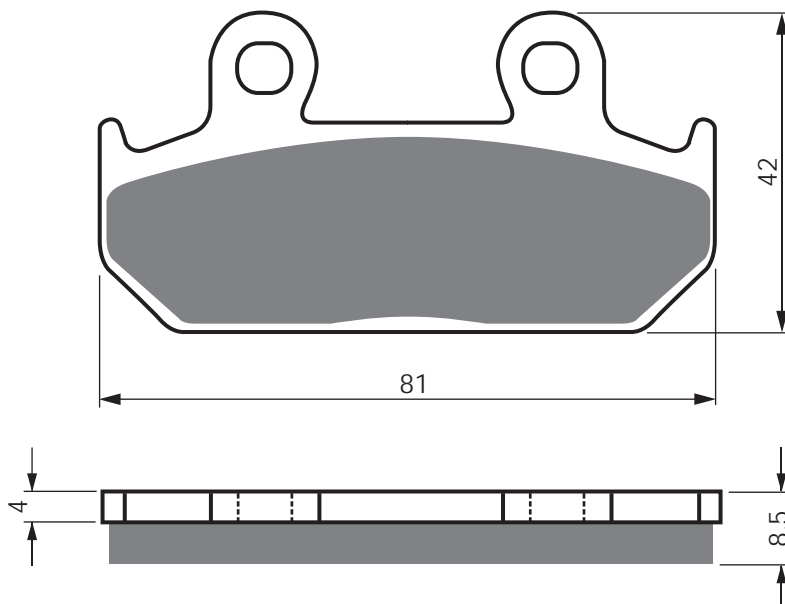

Disc Brake Pads

PART NUMBER

025

AD

K5

S3

S33
RACING

GP5