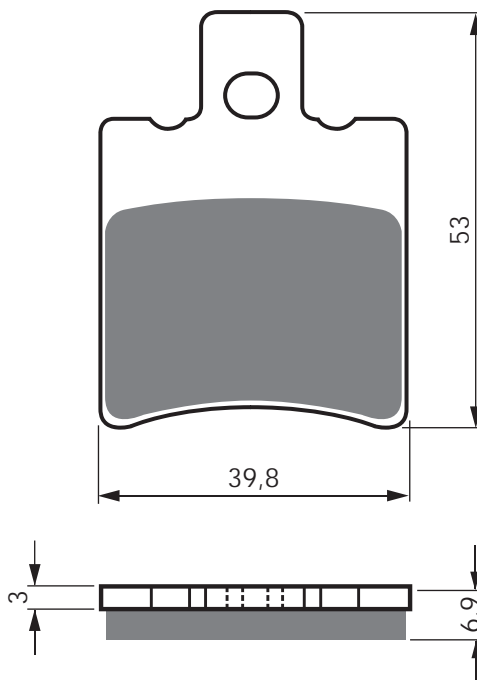

AD

S3

AJP

PR3	125 Supermoto Pro	10 – 11 F

APRILIA

50	Habana/Habana Custom	99 – 02 F
50	Mojito Custom (120mm Ø rear drum)	99 – 02 F
50	Mojito Custom (110mm Ø rear drum)	04 – 12 F
50	Mojito Retro (120mm Ø rear drum)	99 – 03 F
50	Scarabeo Street (2T) (TH00/THE00)	05 – 09 F
50	Scarabeo (4T) (TGA00/TGB00)	06 – 09 F
50	Scarabeo (2T) (Rear disc model)(PF0100)	98 – 99 F
50	Scarabeo (2T) (Rear drum model)(PFG00/TH000)	00 – 05 F

50	Scarabeo (2T) (Rear disc model)(PFG00/TH000)	00 – 05 F&R
50	Scarabeo (Ditech) (2T) (SCA00)	02 – 06 F
50	Scarabeo (4T) (TG000)	02 – 06 F
50	Scarabeo (2T) (H2/HL) Front disc model	93 – 97 F
50	Scarabeo Classic 2T (PF0100) (Rear drum model)	98 – 99 F
50	Scarabeo (2T) (PF0100) (Rear drum model)	98 – 99 F&R
50	Scarabeo Classic (2T) (PF0100) (Rear disc mode)	98 – 99 F
SR	50 Ditech (LC) (RLD 100)	02 – 03 F
SR	50 WWW (A/C) (LYH00)	97 – 01 F
SR	50 Street (LC/2T) (TE00/TEA00)	03 – 15 F
SR	50 R/Factory (LC/2T) (VFB00/VFD00)	04 – 15 F

SR	50 H2O (Ditech) (RLA1/RLB1)	00 – 03 F
SR	50 (A/C) (GP/LB/LF)	93 – 96 F
SR	50 (LC)	94 – 96 F
SR	50 Stealth/Racing (LC) (MZC0)	97 – 99 F
SR	50 R SBK Alitalia (Replica) (LC)	10 – 11 F
	51 Area	98 – 02 F&R
	Amico (All models)	96 – 98 F
	Gulliver (All models)	95 – 98 F
	Rally A/C (All models)	95 – 02 F
	Rally L/C (All models)	96 – 00 F&R
	Sonic (All models)	98 – 08 F
SR	125	99 F
	125 /150 Leonardo	96 – 98 F&R