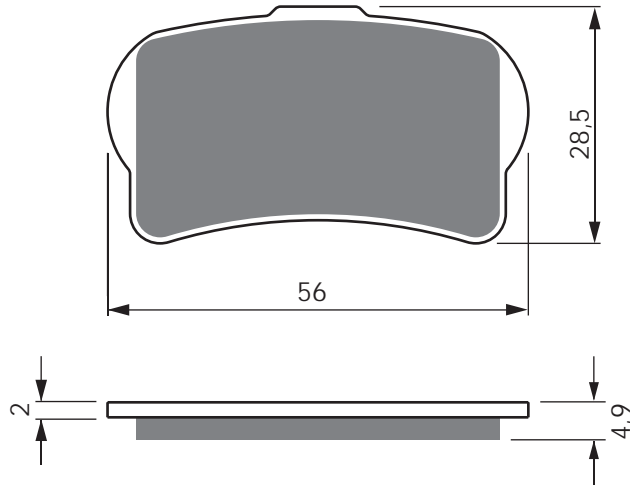

PART NUMBER

325

AD

K5

S3

**S33
RACING**

GAS GAS

TXT	125 /250/280/300 Replica Factory Models (2T Monobloc Caliper)	13 – 14	F
TXT	125 /250/280/300 Racing (2T Monobloc Caliper)	14 –	F