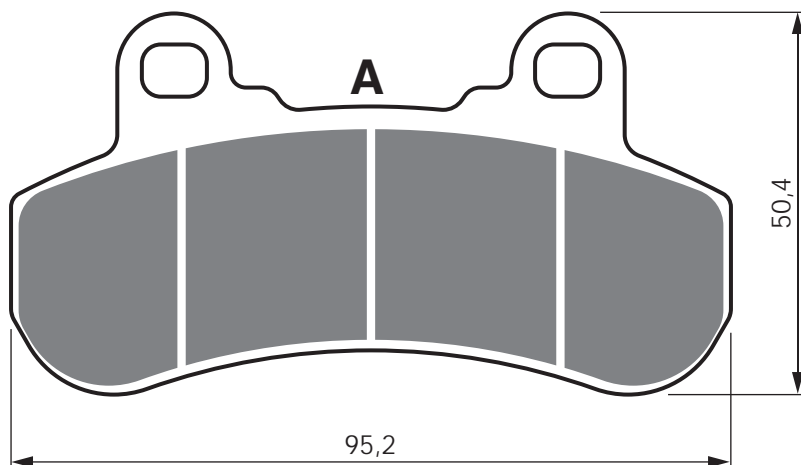

PART NUMBER

376

AD

K1

K5

S3

**S33
RACING**

CAN-AM

Defender	799	16	R(Left)
Defender	976	16	R(Left)
Defender	799 DPS	16	R(Left)
Defender	976 DPS	16	R(Left)
Defender	976 XT	16	R(Left)
Defender	799 XT	16	R(Left)
Defender	976 XT Cab	16	R(Left)
Defender	799 XT Cab	16	R(Left)

EQUIVALENTS OEM

715 900 380

Disc Brake Pads