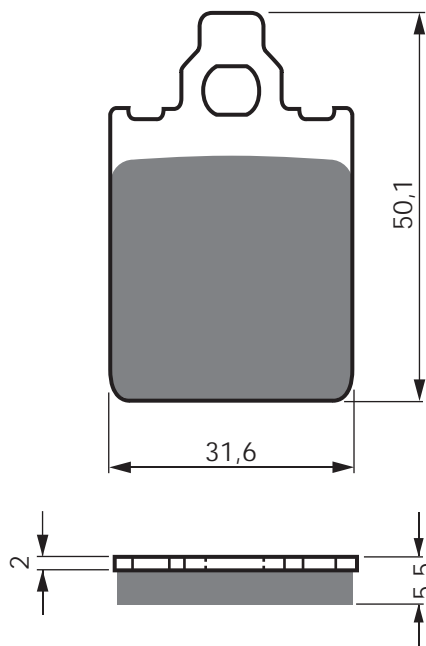

AD

S3

CAGIVA

50 Blues	93 – 95 R
50 /80 Supercity	93 – 95 R
50 Prima	92 – 94 R

LML

125 i Star (4T)	10 – 15 F
125 Star (2T)	10 – 14 F
125 Star Deluxe (2T) (Front disc)	01 – 03 F
150 Star (2T)	10 – 14 F
150 Star Deluxe (2T) (Front disc)	01 – 03 F
151 i Star (4T)	10 – 15 F
200 i Star (4T)	10 – 15 F

PIAGGIO

50 Quartz	92 – 96 F
50 Sfera RST	95 – 97 F
125 /150 Skipper	94 – 97 F
LX 60 (Special Anniversary Model)	06 F

VESPA

PX 125 (Disc brake model)	98 – 15 F
PX 125 Touring (Disc brake model)	15 F
PX 150 (Disc brake model)	98 – 15 F
PX 150 Touring (Disc brake model)	15 F
PX 200 (Disc brake model)	98 – 07 F

EQUIVALENTS OEM

494762	498414	800067127	C-4721834

Disc Brake Pads