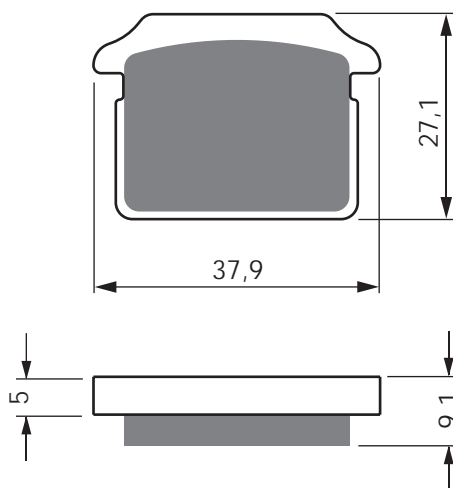

PART NUMBER

320

AD

K1

K5

S3

A