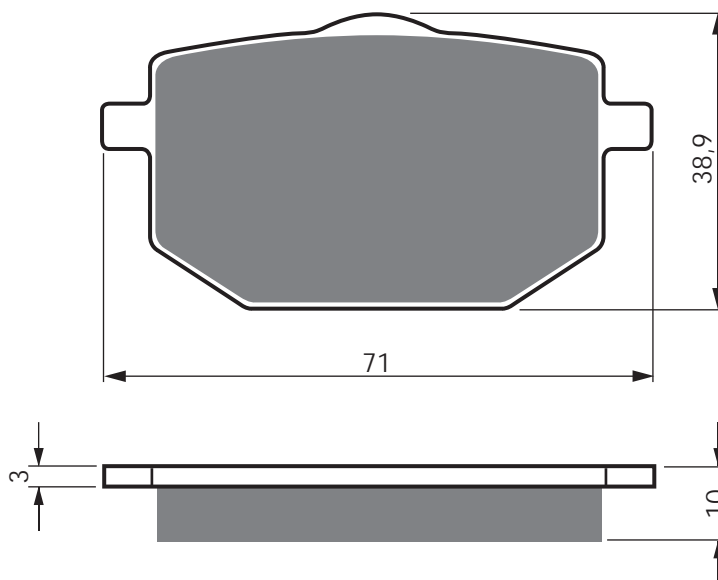

PART NUMBER

029

AD

S3

ALFER

VRE	125 4T	98 -	F
	250 Divertida Super Motard	01 -	F
	Diferente Enduro	01 -	F
VR	250	98 -	F

YAMAHA

XT	600	87	F
XT	600 (Z Tenere)	85 - 90	F

EQUIVALENTS OEM

55W W0045 00	55W W0045 01