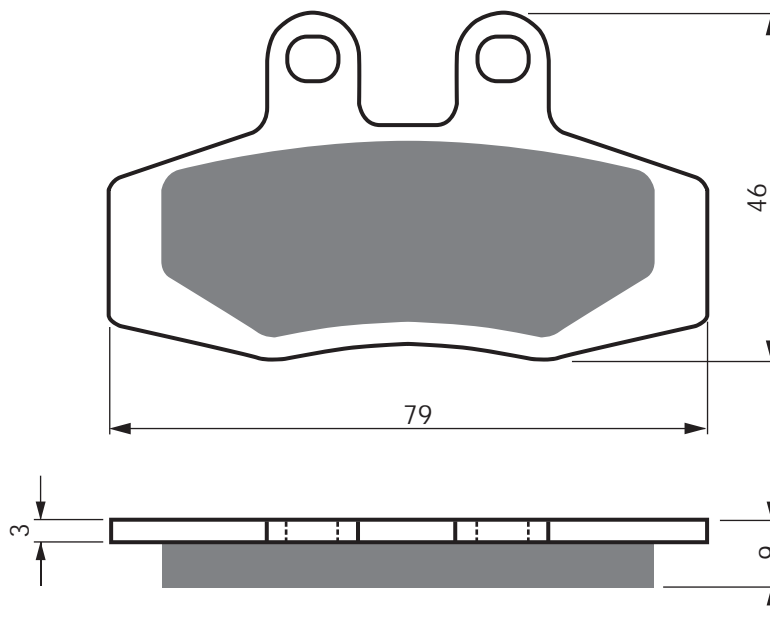

AD

K1

K5

S3

KTM

	Most 1988 Models	88	F&R
	Enduro Models	89-91	F&R
	250 /300 E/XC/GS	90-91	F
	125 /350 E/XL/GS	90-91	F&R
	125 /250/300/600 Enduro	92-93	F
	125 /250/400/600 LC Models	89-91	F&R
MX	125	89-91	F&R
MX	125	92-93	F
EXC	125	89	F&R
	125 D-XC/E-XC/E-GS	90-91	F&R
	125 D-XC/E-XC/E-GS	92-93	F
MX	250	88-91	F&R
EXC/EGS	250	88-89	F&R
DXC/EXC	5-0	90	F&R
	250 D-XC/EXC/E-GS	91	F&R

	250 D-XC/E-XC/T-XC/E-GS	92-93	F
	350 MX/EXC/EGS	88	F&R
MX	350	89-91	F&R
	350 DXC/EXC/EGS	90-91	F&R
EXC	350	89	F&R
	500 LC-4 MX/EXC	89-91	F&R
	600 LC-4MX/EXC	89-91	F&R
	600 LC-4 EXC	92-93	F

MAICO

	All models	89-93	F&R
MX	250	94-98	F&R
MX	500	94-98	F

OSSA

	500	92	F

PHB

	500	92	F

EQUIVALENTS OEM

565 13209544

565 13209323