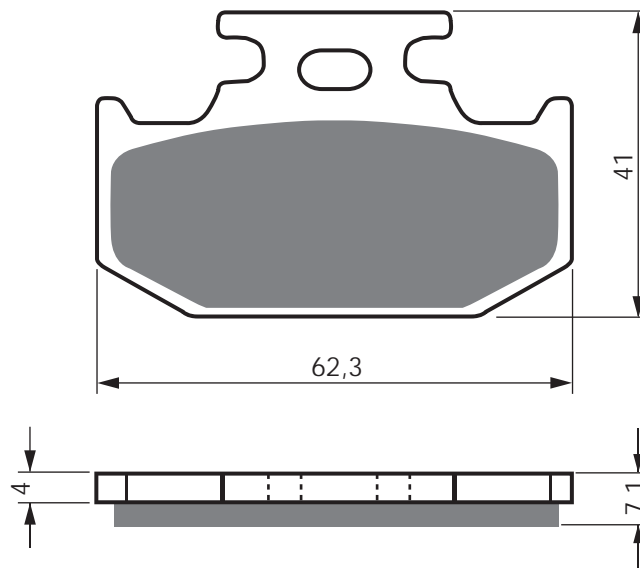

PART NUMBER

317

AD

S3

YAMAHA

YXR	700	Rhino 4x4 SE (Parking brake)	09	
YXR	700	FA/FB/FD Rhine Side x Side (Parking brake)	11 - 13	
YXM	700	E Viking EPS COMO (YXM70VPHG) (Parking brake)	16	PB
YXM	700	E Wolverine R (YXE70WPHG) (Parking brake)	16	PB
YXM	700	ES Viking EPS SE (YXM700PSE)	14 - 16	PB
YXC	700	E Viking VI EPS (YXC700PF/PXG)	15 - 16	PB
YXR	1000 R	EPS (SidexSide) YXZ10PXG (Parking Brake)	16	PB
YXR	1000 SE	(SidexSide) (Parking Brake)	16	PB

EQUIVALENTS OEM

5B4 W0046 00

5B4 2586 00