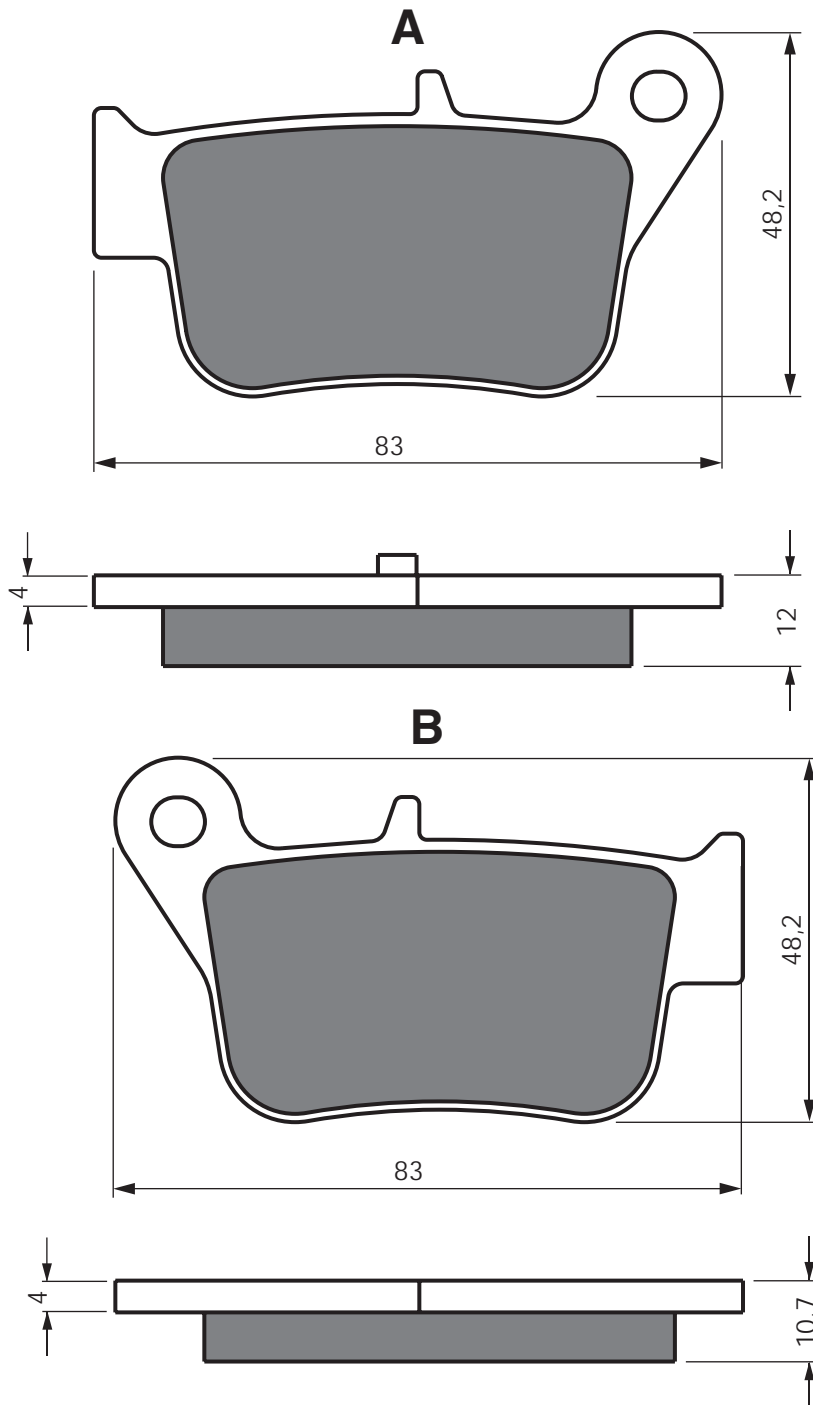

Equivalents OEM

41 300 004

PART NUMBER

360

AD

S3

S33
RACING

SYM