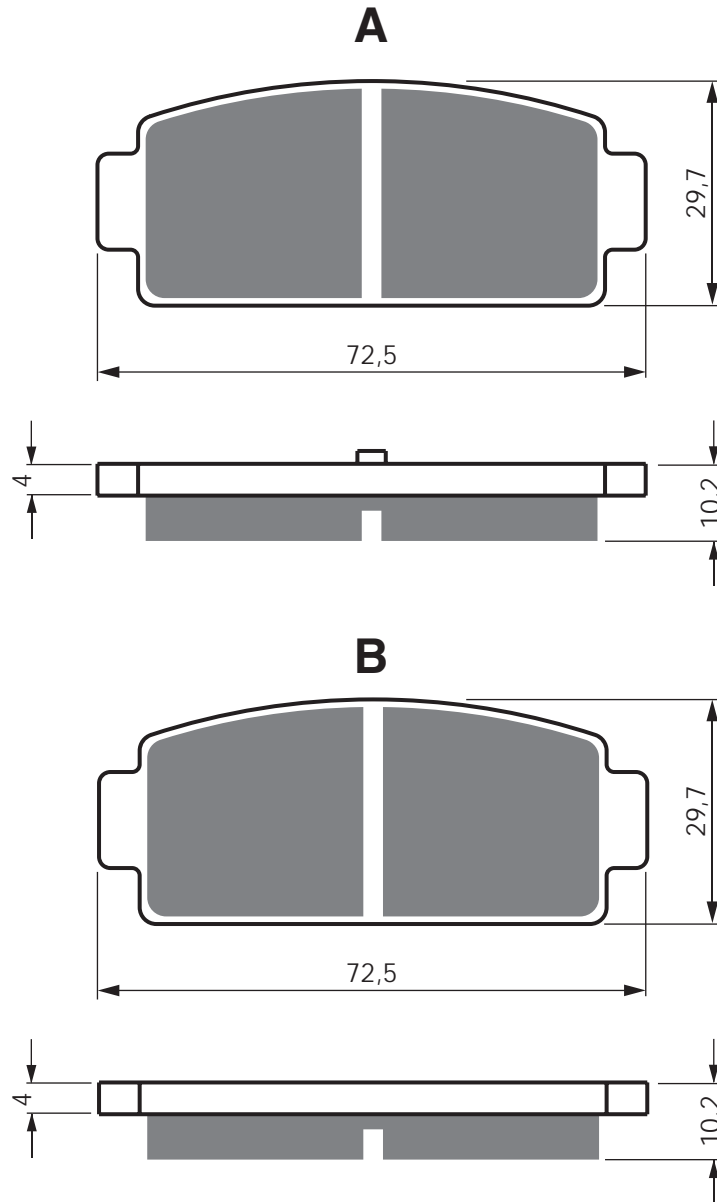

PART NUMBER

362

AD

K1

K5

S3

S33
RACING

CF MOTO

CF	500	US Z-Force 550 (Side x Side)	15	R (Left) & R (Right)
CF	600	Z-Force Z6 (Side x Side)	13 - 15	R (Left) & R (Right)
CF	600	Z-Force Z6-EX (Side x Side)	13 - 15	R (Left) & R (Right)
CF	800	Z-Force Z8 (Side x Side)	13 - 15	R (Left) & R (Right)
CF	800	Z-Force Z8-EX (Side x Side)	14 - 15	R (Left) & R (Right)

QUADZILLA

Z8		4x4 (Side x Side / 800 cc)	14 - 15	R (Left) & R (Right)

EQUIVALENTS OEM

45120 J80 0000

Disc Brake Pads