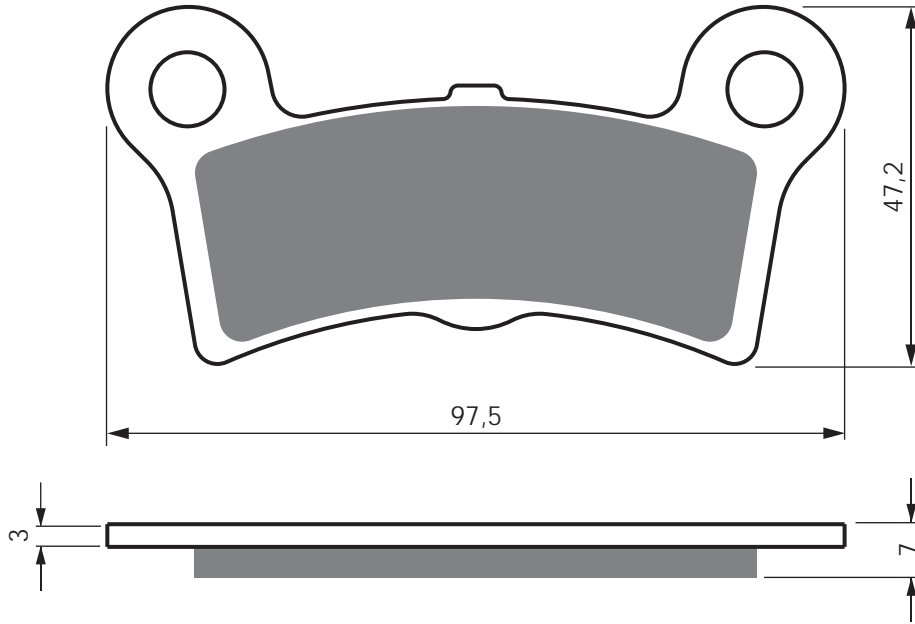

PART NUMBER

354

AD

S3

S33
RACING

1 set = 4 pcs

HARLEY DAVIDSON

FLHTCUTG	Tri Glide Ultra Classic Trike	09 – 13 R
FLHXXX	Street Glide Trike	10 – 11 R

EQUIVALENTS OEM

83911-09	83911-09B