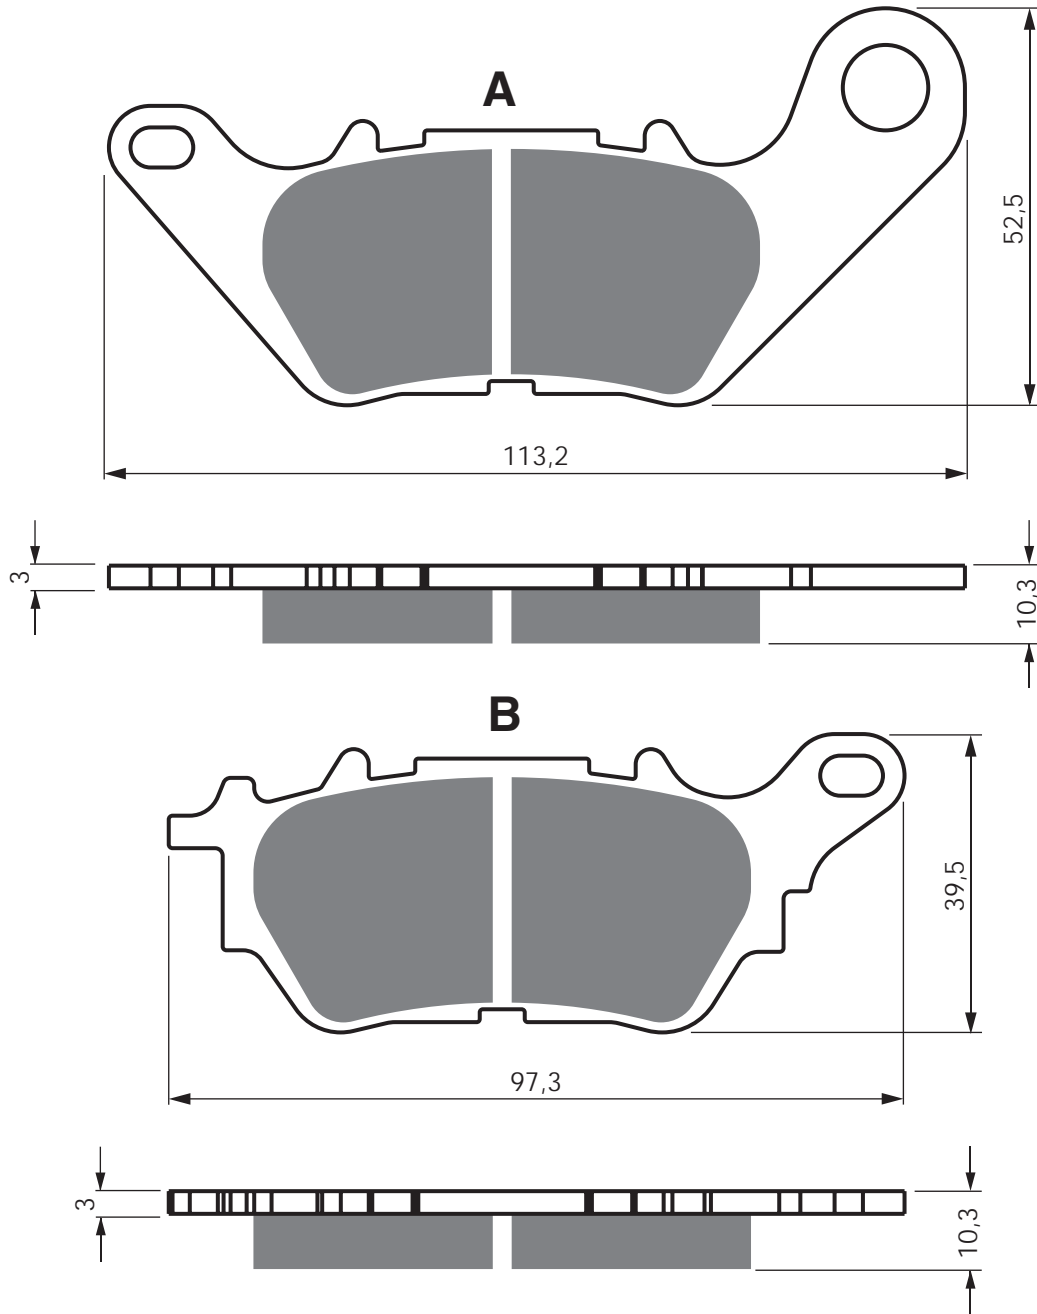

PART NUMBER

370

AD

S3

**S33
RACING**

YAMAHA

MTN	320 A (MT-03 321 cc)	16	R
YZF	321 R3 (ABS)	15-16	R

EQUIVALENTS OEM

1WD-25806-00

Disc Brake Pads