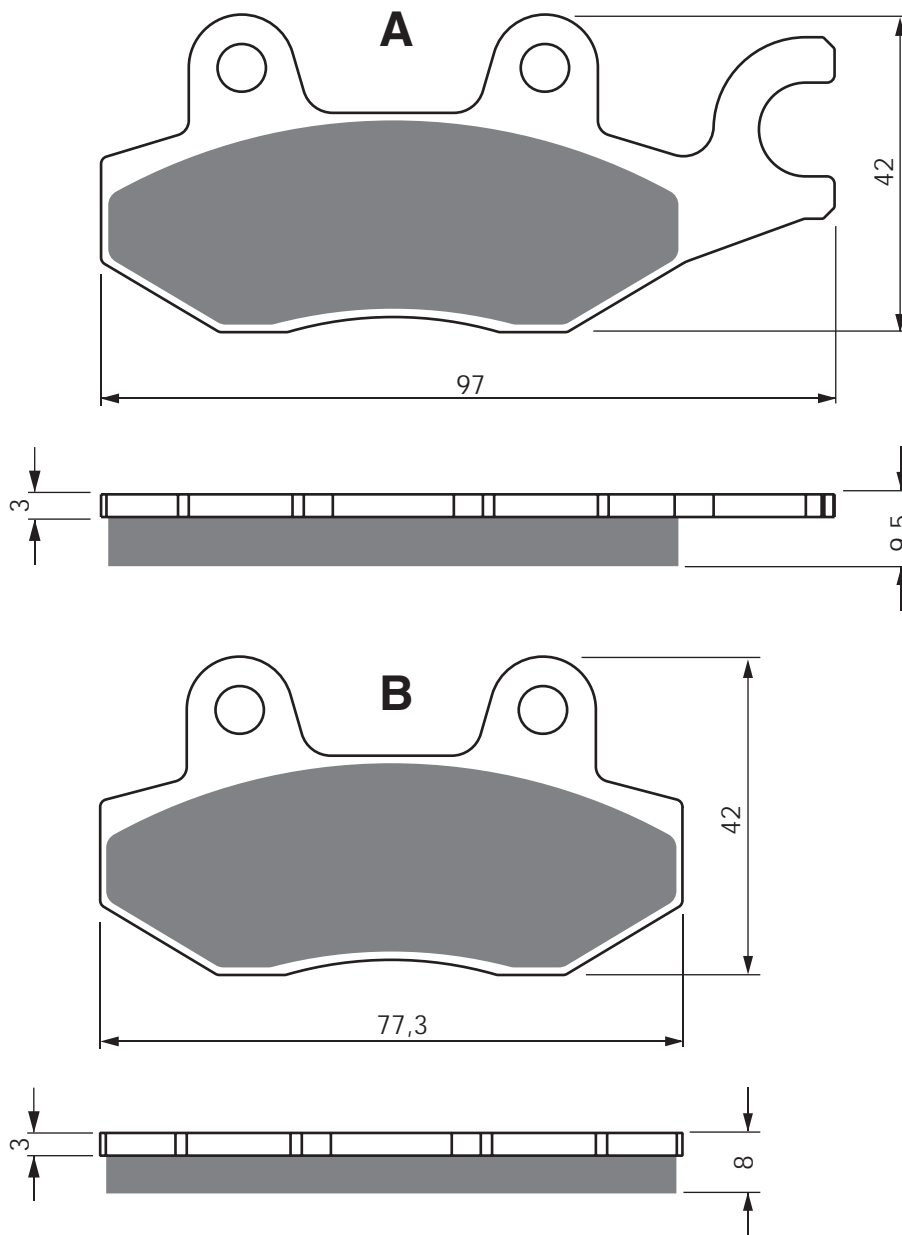

PART NUMBER

088

AD

K1

K5

S3

**S33
RACING**

BOMBARDIER

200 Rally 05 - 06 R

CAGIVA

500 Canyon 96 - 00 R

600 Canyon E 96 - 99 R

900 IE Canyon/Gran Canyon 97 - 00 R

900 E Elefant Dakar Rep (300mm front disc) 90 R

900 E ie Lucky Explorer (296mm front disc) 90 R

900 E ie GT (296mm front disc) 91 - 92 R

1000 Navigator 00 - 05 R

HYOSUNG

XRX 125 Supermoto 07 - 11 R

MZ/MUZ

VRT 125 Quad 05 R

VRT 175 Quad 05 R

SUZUKI

DR 800 SM/SN/SP 91 - 93 R

YAMAHA

XTZ 750 „Super Tenere“ 89 - 95 R

VOXAN

1000 Scrambler 02 - 06 R

TRIUMPH

750 Daytona 92 R

1000 Daytona 92 R

900 Daytona	93 - 96 R
Daytona Super III	94 - 97 R
1200 Daytona	93 - 98 R
Speed Triple	94 - 97 R
Sprint	93 - 98 R
Sprint RS	99 - 02 R
750 Trident	92 - 98 R
885 Tiger	92 - 97 R
900 Trident	92 - 98 R
900 Trophy	92 - 01 R
955 Tiger (from VIN198875)	04 - 06 R
1050 Tiger (Radial Caliper)	07 - 12 R
1050 Tiger SE - ABS	10 - 13 R
1200 Trophy	92 - 01 R

EQUIVALENTS OEM

69100 31820	3LD W0046 01	8000 66785	A45120 168 000	59312 HP7 600	59400 HP7 600	59401 HP7 600
T 2020560	T 2020561					

Disc Brake Pads