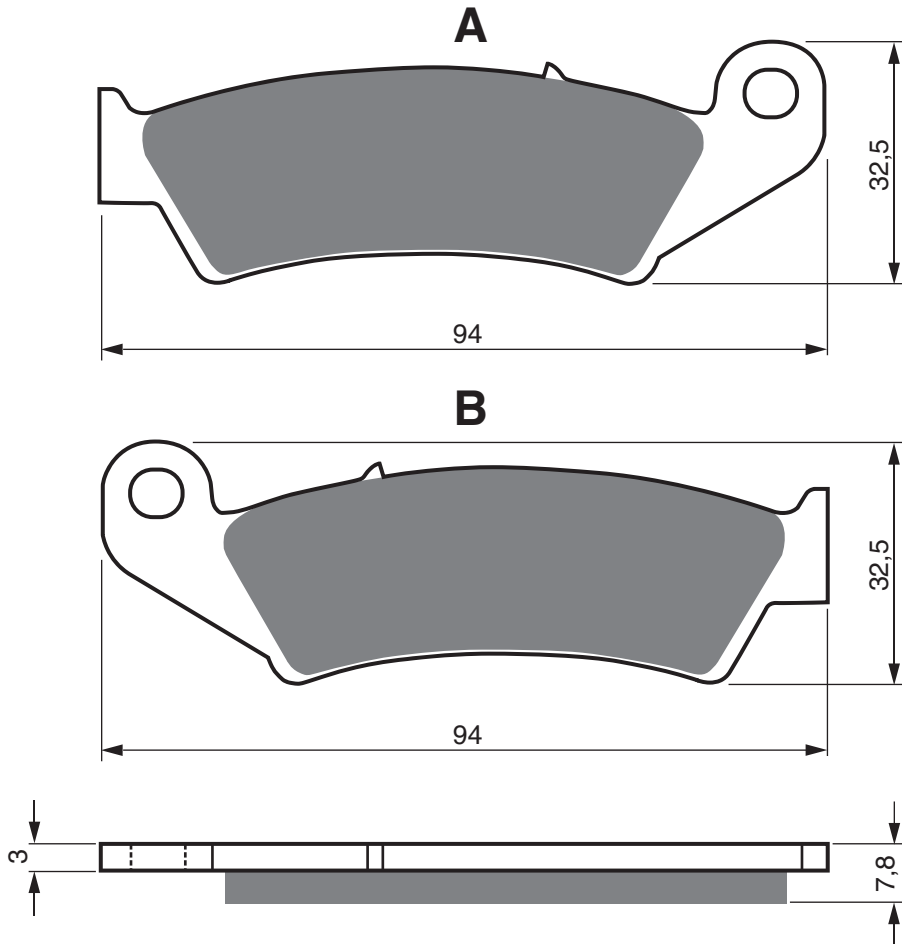

PART NUMBER

004

- AD**
- K1**
- K5**
- K5-LX**
- S3**

HONDA

CRM	50	RN/RP/RR/RT	93 – 96 F
CRM	75	RK/RL/RM/RP/RR	89 – 94 F
CRM	125	RH/RJ/RK/RL/RM/RN/RP/RR	87 – 94 F
AX-1	250	(NX 250 J/K/R/R3)	89 – 94 F
CR	250	RH/RJ/RK/RL/RM/RN/RP/RR	87 – 94 F
CRM	250	R (RK) MK1/MD24 (100001-1008385)	89 – 90 F
CRM	250	R (RM) MK2/MD24 (1200001-1211634)	91 – 92 F