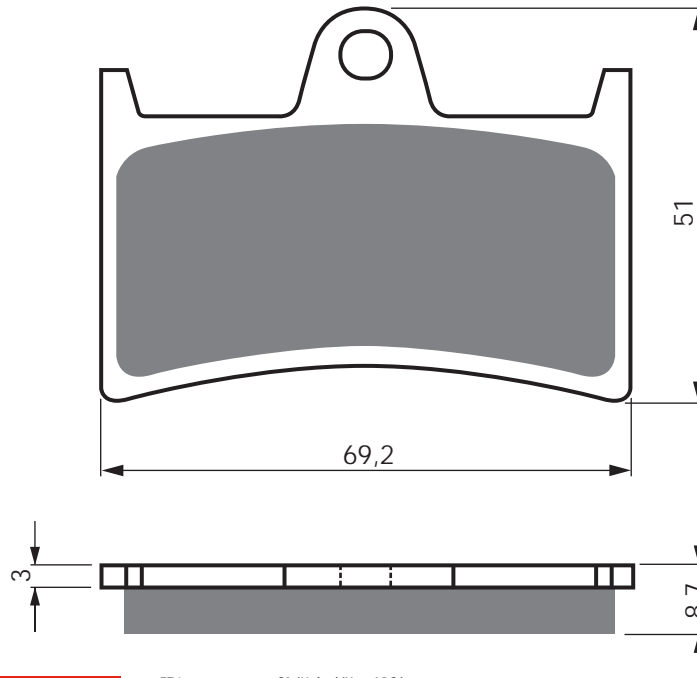

PART NUMBER

070

AD

S3

**S33
RACING**

GP5

GP6

GP7

YAMAHA

TZR	125 R	93 – F
FZR	400 RR (4DX)	92 F
FZR	400 RR (3TJ1/2/6/7)	F
TZR	250 (3MA1-Reverse Cylinder) (Eng Frame # 3MA-0001)	89 F
TZR	250 (3MA3/3MA5 Reverse Cylinder) (Eng Frame # 3MA-046/058)	90 F
TZR	250 SP (3MA4) (Eng Frame # 3MA 055)	90 F
TZR	250 R (3XV1/3X4/3XV6) V-Twin (Eng Frame # 3XV000101- 08600)	91 – 93 F
TZR	250 RS (3XV8/3XV9/3XVA) V-Twin (Eng Frame # 3XV008D101/ 08200 088-)	92 – 94 F
XP	500 T-Max (Non ABS Models)	08 – 11 F
TZR	250 SPR (3XVC) V-Twin (Eng Frame # 3XV107101-)	95 F
XP	500 AT-Max - LUX MAX (ABS)	16 F
XP	500 AT-Max (530cc Engine / ABS Models)	12 – 16 F
XP	500 T-Max (ABS Models)	08 – 11 F
XP	500 T-Max (530cc Engine / Non ABS Models)	12 – 16 F
	500 T-Max (530cc Engine Non & ABS Models)	12 – 15 F
XP	500 Black Bronze Max (59CE)	13 – 14 F
XP	530 A (530cc Iron Max - ABS Models)	15 – 16 F
	530 T-Max Iron Max (ABS)	15 F
FZS	600 Fazer	98 – 03 F
FZ6	Fazer S2 (ABS/Half Fairing/ 4 Piston Caliper) (5S2)	08 F
FZ6	Fazer S2 (ABS/Half Fairing/ 4 Piston Caliper) (4S81/4S8)	07 – 09 F

FZ6	S2 (Naked/Non ABS/ 4 Piston Caliper)(5S51/5S5)	07 – 09 F
YZF	600 R „Thundercat“	96 – 03 F
YZF	„R6“	99 – 04 F
YZF-R7	750 „0W02“ (Road version)	99 – 01 F
MT-07	689 Non ABS	14 – 15 F
MT-07A	689 ABS	14 – 15 F
MT-07	689 Motocage ABS	15 F
MT-09	847 (IRC) Non ABS (3 cyl)	14 – 16 F
MT-09A	847 (2DR) ABS (3 cyl)	14 – 16 F
MT-09	847 SR Street Rally ABS (3 cyl engine)	14 – 16 F
MT-09	847 A Sport Tracker (ABS/3 cyl engine)	14 – 16 F
MT-09	847 Tracer (ABS/3 cyl engine)	15 – 16 F
TDM	900 (5PS/Non ABS)	02 – 14 F
TDM	900 (2B0/ABS)	05 – 13 F
FZS	1000 Fazer	01 – 05 F
YZF	1000 R „Thunderace“	96 – 02 F
YZF	R1	98 – 03 F
BT	1100 P/R/S/T/V Bulldog	02 – 06 F
FJR	1300 A (ABS) (5VS-)	03 – 05 F
FJR	1300 (Non ABS) (5JW)	01 – 04 F
XJR	1300 C/Racer	15 – 16 F
XJR	1300 L 5EA2/5EA3/5EA4	99 F
XJR	1300 M 5EAA/5EAB/5EAC	00 F
XJR	1300 5EA9/5EAG (298mm front disc)	00 F
XJR	1300 N/P 5EAP/5EAR/5EAS/5EAT/ 5EAW/5EAV/5EAY (298 mm front disc)	01 – 02 F
XJR	1300 R/S WMA/SWM3/SWM5/ SWM6/SWM7/SWM9	03 – 04 F
XJR	1300 T/V/W/X/Y SWMA/SWMC/ SWMD/SWME	05 – 14 F

XJR	1300 SP (L) 5EA5/5EA6/5EA8	99 F
XJR	1300 SP (M) 5EAD/5EAE/5EAF	00 F
XJR	1300 SP (N) 5EAL/5EAM/5EAN	01 F
XV	1700 PCR	03 – 05 F
XV	1900 A Midnight Star	06 – 12 F
FZ1	N/NA Naked (Non ABS/ABS)	10 – 14 F
FZ6	Fazer S2 (ABS) (4 piston caliper)	07 – 09 F
FZ8N	800 Naked/Single Headlight/ Non ABS(RN255/39P1)	11 – 15 F
FZ8NA	800 Naked/Single Headlight/ABS (RN256/59P1)	11 – 15 F
FZ8S	800 Fazer 8 (Top Fairing/Twin Headlight/Non ABS) (RN251/42P1)	11 – 15 F
FZ8SA	800 Fazer 8 (Top Fairing/Twin Headlight/ABS) (RN252/1BD1)	11 – 15 F
YZF	R6	04 – 16 F
YZF	R1	04 – 06 F
FZ1	N/NA (Naked) Non ABS/ABS	10 – 15 F
FZ1	Fazer (Half Fairing-ABS-5D0)	08 – 15 F
FZ1	Fazer (3C3) (Non ABS) Half Fairing	06 – 15 F
MT-01	1670	05 – 06 F
MT-10	998	16 F
YZF	R1SP	06 F
YZF	R1	15 – 16 F
YZF	R1M	15 – 16 F
YZF	-R1 (60th Anniversary Edition)	16 F
XT	1200 Z Super Tenere (ABS/UBS Brake system)	10 – 16 F
XT	1200 ZE Super Tenere (ABS/UBS Brake system)	14 – 16 F
XSR	700 ABS (MTM 690-U)	16 F
XSR	900 ABS (MTM 850)	16 F

EQUIVALENTS OEM

3JD W0046 00	3MA W0045 00	3TJ W0045 00	4B5 W0045 00	4SV W0045 00	4XV W0045 00	5JJ W0045 00
5SL W0045 00	5VN W0045 00	5VY W0045 00	39P W0045 00	5SL 25805 00