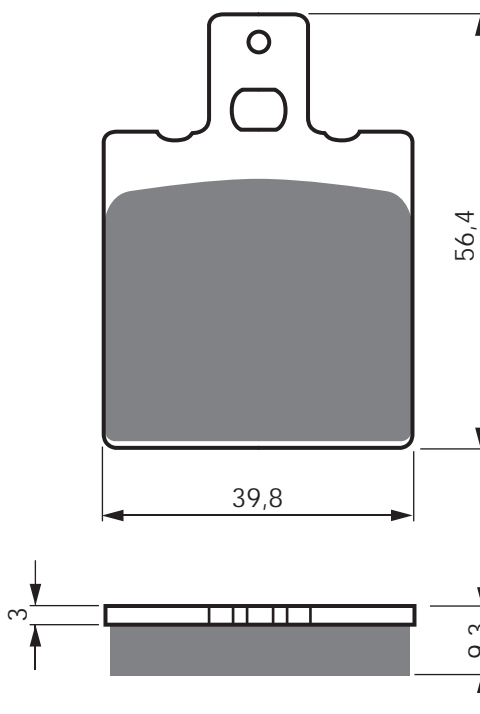

PART NUMBER

087

AD

S3

HONDA

CRM	125	RL/RM/RN/ RP/RR/RV/RX	90 – 99 R
NSR	125	FJ/FK/FL/ FM/FN	88 – 92 R
NSR	125	RK/RL/RM/RN/RR/RS/RV/ RW/RX/RY/R1	89 – 01 R

EQUIVALENTS OEM

43105 KBS 405	43105 KBS W00	43105 KY4 901	43105 KY4 902	43105 NW2 610