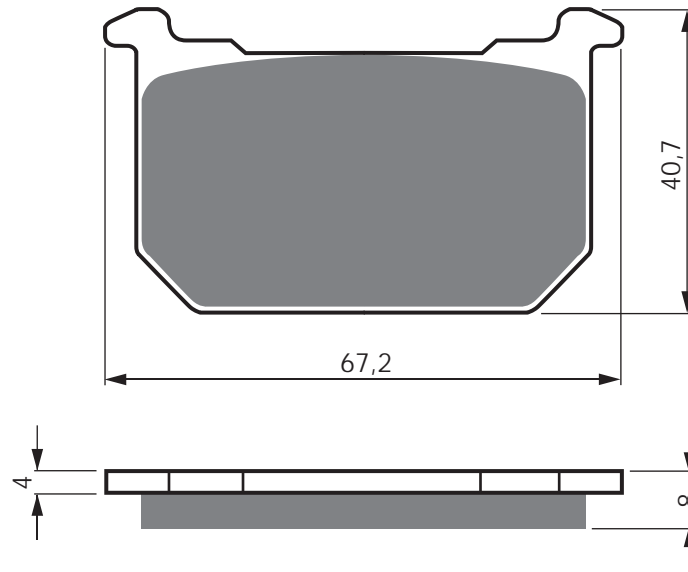

PART NUMBER

127

AD

S3

KAWASAKI

Z	250 A3	81	F
Z	400 J2/J3	81-83	F
Z	440 C2	81	F
Z	440 D5/D6 (LTD)	83-84	F
Z	440 H1/H2	82-83	F
GPZ	550 H1/H2	82-83	F&R
GPZ	550 D1	82	F&R
Z	550 A2/A3/C1/C2/LTD	81-84	F

Z	650 F2/F3/F4	80-83	F
Z	700 A1,Ltd'	84	F&R
Z	750 E1	80	F&R
Z	750 H1/H2/LTD	80-81	F&R
Z	750 L1/L2/L3/L4	81-84	F&R
Z	750 N1/N2,Spectre'	82-83	F&R
GT	750 P1-P9	82-96	F&R
GPz	750 R1	82	F&R
Z	750 Y1 (LTD)	82	F

Z	1000 R1/R2 (Eddie Lawson Replica)	82-83	F&R
Z	1000 J1/J2/J3	81-83	F&R
Z	1000 K1/K2 LTD	81-82	F&R
Z	1100 A1-A3	81-83	F&R
GPz	1100 B1/B2	82-83	F&R
Z	1100 D1/D2,Spectre'	82-83	F&R

EQUIVALENTS OEM

43082 1007	43082 1008	43082 1021	43082 1022	43082 1025	43082 1026