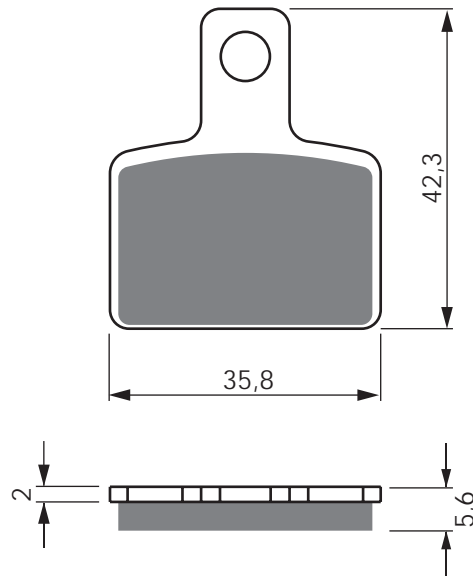

PART NUMBER

282

AD

K1

K5

K5-LX

S33
RACING

BETA

Evo	80	09 - 15 R
Evo	125 (2T)	09 - 15 R
Evo	200 (2T)	09 - 15 R
Evo	250 (4T/2T)	09 - 15 R
Evo	300 (2T)	09 - 15 R
Evo	300 (4T)	09 - 15 R

EQUIVALENTS OEM

00736071800