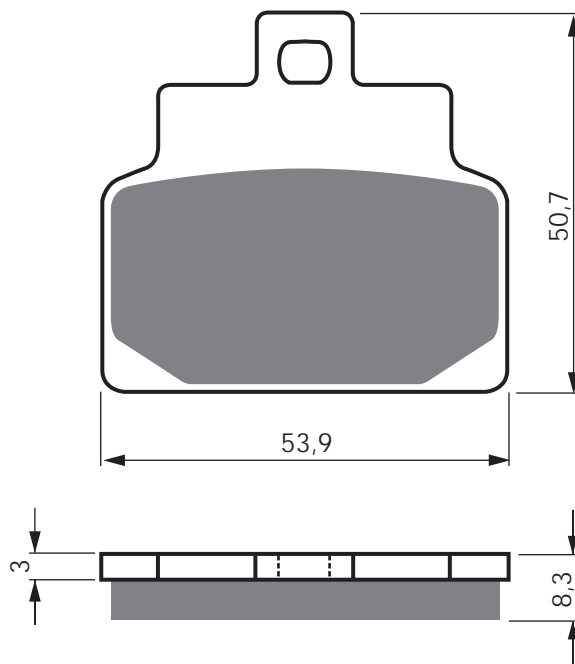

PART NUMBER

170

AD

S3

APRILIA

100	Scarabeo (2T)	00	F
100	Scarabeo (4T) (SA000/VA000)	01 - 09	F
125	Habana	00 - 02	F
125	/150 ST/SP Leonardo	99 - 04	F&R
125	Leonardo	05 - 06	F&R
SR	125 /150	99 - 02	F
125	Mojito/Mojito Custom	03 - 12	F

EQUIVALENTS OEM

8213460

8213462