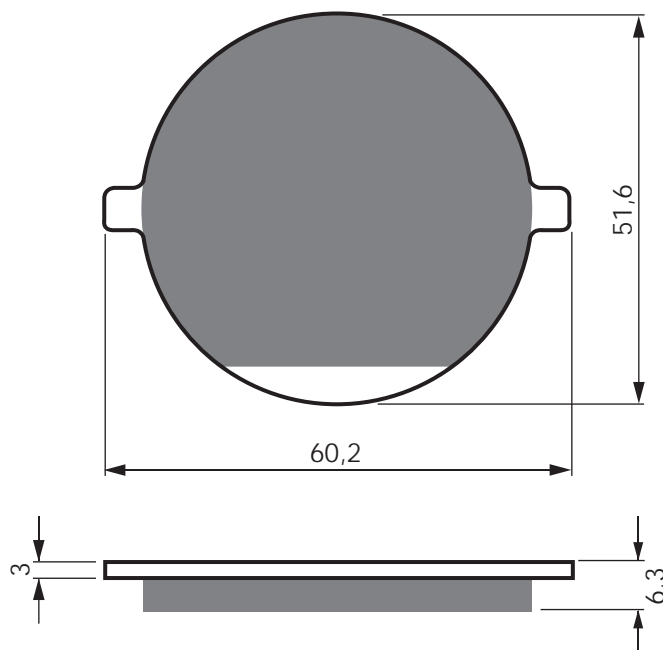

PART NUMBER

097

AD

S3

CAGIVA

125 Roadster	96 - 97 F

CZ/ JAWA

All Disc Models	F
125 Travel	03 - 04 F
125 Chopper	03 - 04 F
350 Chopper	03 - 04 F
350 Tramp	03 - 04 F
350 Californian	03 - 04 F

EQUIVALENTS OEM

639 41 054