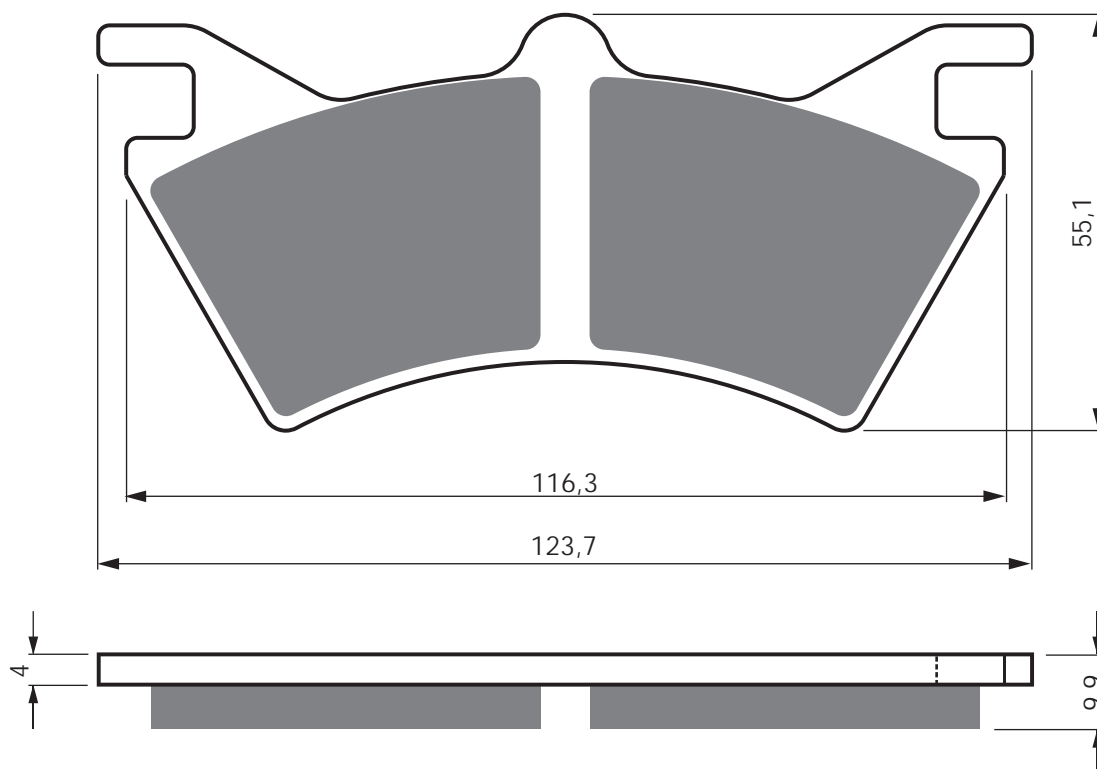

PART NUMBER

208

AD

K1

K5

S3

POLARIS

	Sportsman 6x6	00 - 03	R
	500 Sportsman 6x6	00 - 08	R
PTV	6x6	03	R
PPS/PTV	6x6/Series 10		R
PPS	LUH 6x6	02	R

EQUIVALENTS OEM

2201685	2201749	1910450V