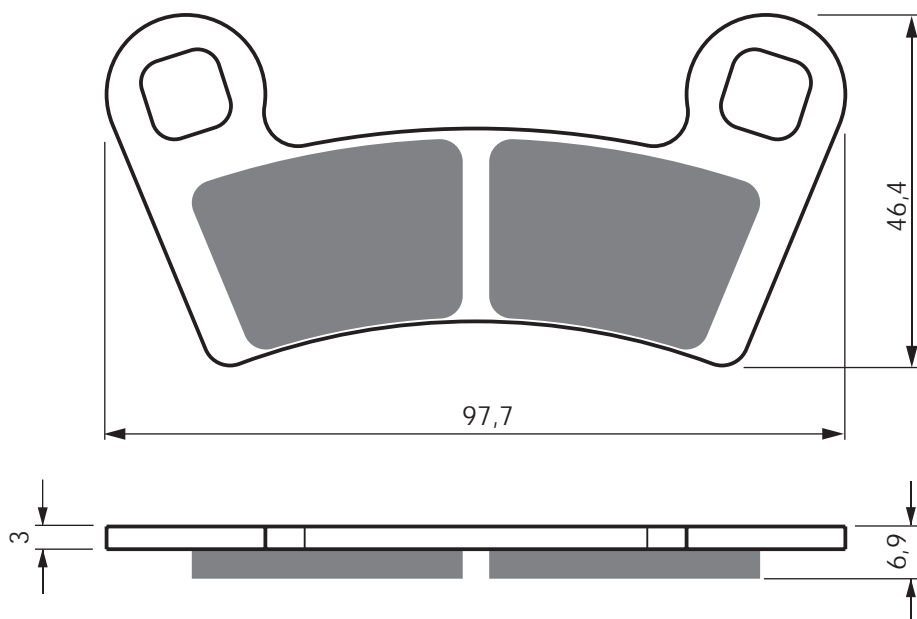

PART NUMBER

343

AD

K5

S3

S33
RACING

POLARIS

	450 S Outlaw	08	F
	450 Outlaw MXR	09 – 10	F
	525 S Outlaw	08 – 10	F
	525 Outlaw IRS	08 – 11	F
RZR	570	12 – 14	F
RZR	800 Ranger	08 – 14	F
RZR	900 „50 Inch All Options“	15	F/R
RZR-S	900 „60 Inch All Options“	15	F/R

EQUIVALENTS OEM

1911197

2203318

2203930

1911085