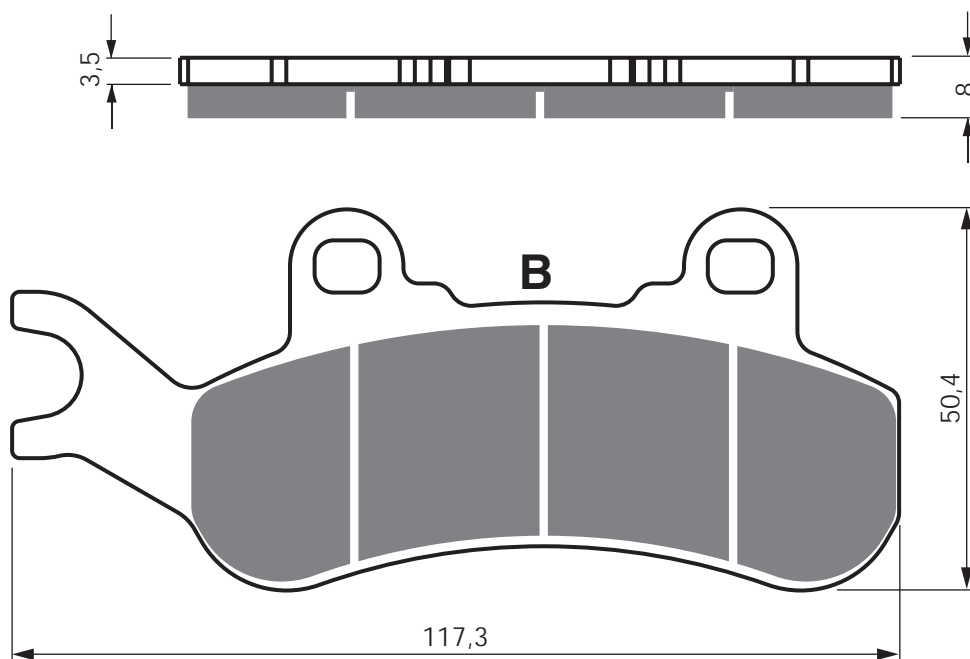

PART NUMBER

376

AD

K1

K5

S3

**S33
RACING**

CAN-AM

Defender	799	16	R(Left)
Defender	976	16	R(Left)
Defender	799 DPS	16	R(Left)
Defender	976 DPS	16	R(Left)
Defender	976 XT	16	R(Left)
Defender	799 XT	16	R(Left)
Defender	976 XT Cab	16	R(Left)
Defender	799 XT Cab	16	R(Left)

EQUIVALENTS OEM

715 900 380

Disc Brake Pads