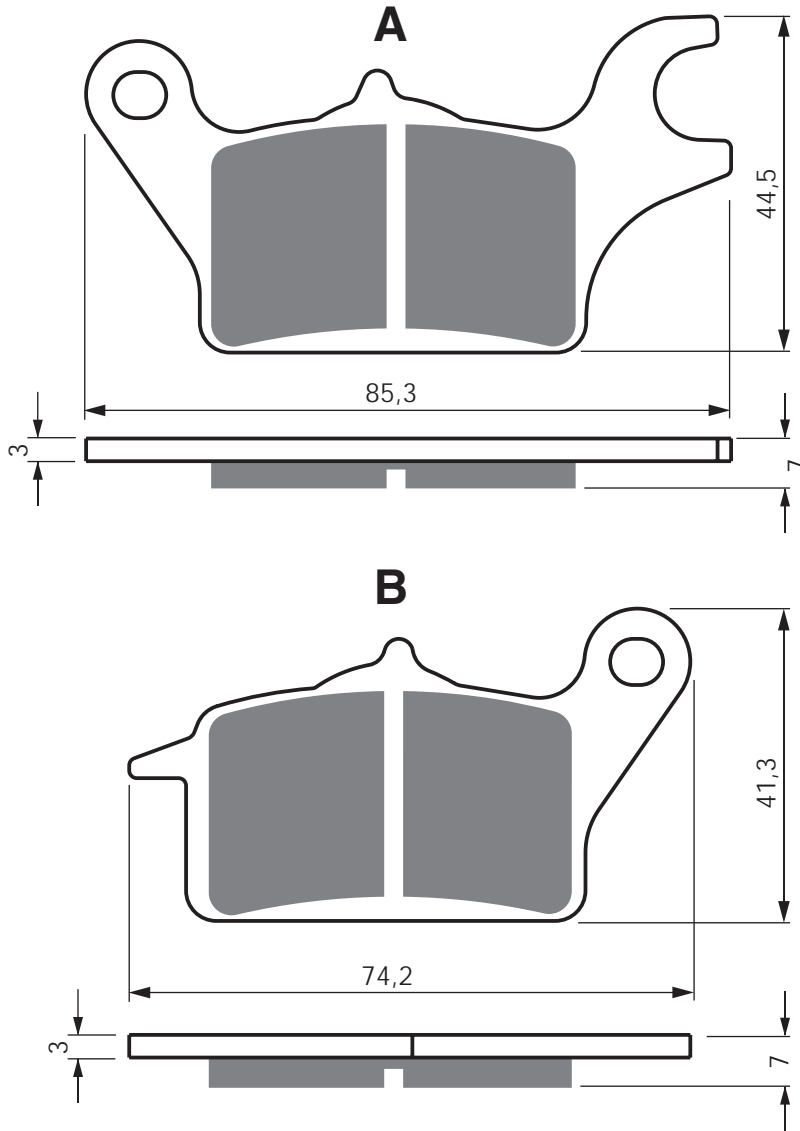

PART NUMBER

336

AD

K5

S3

S33
RACING

HONDA

AFS 110 2SHC/CSFF Wave 12-16 F

EQUIVALENTS OEM

06455 KWW C51

Disc Brake Pads