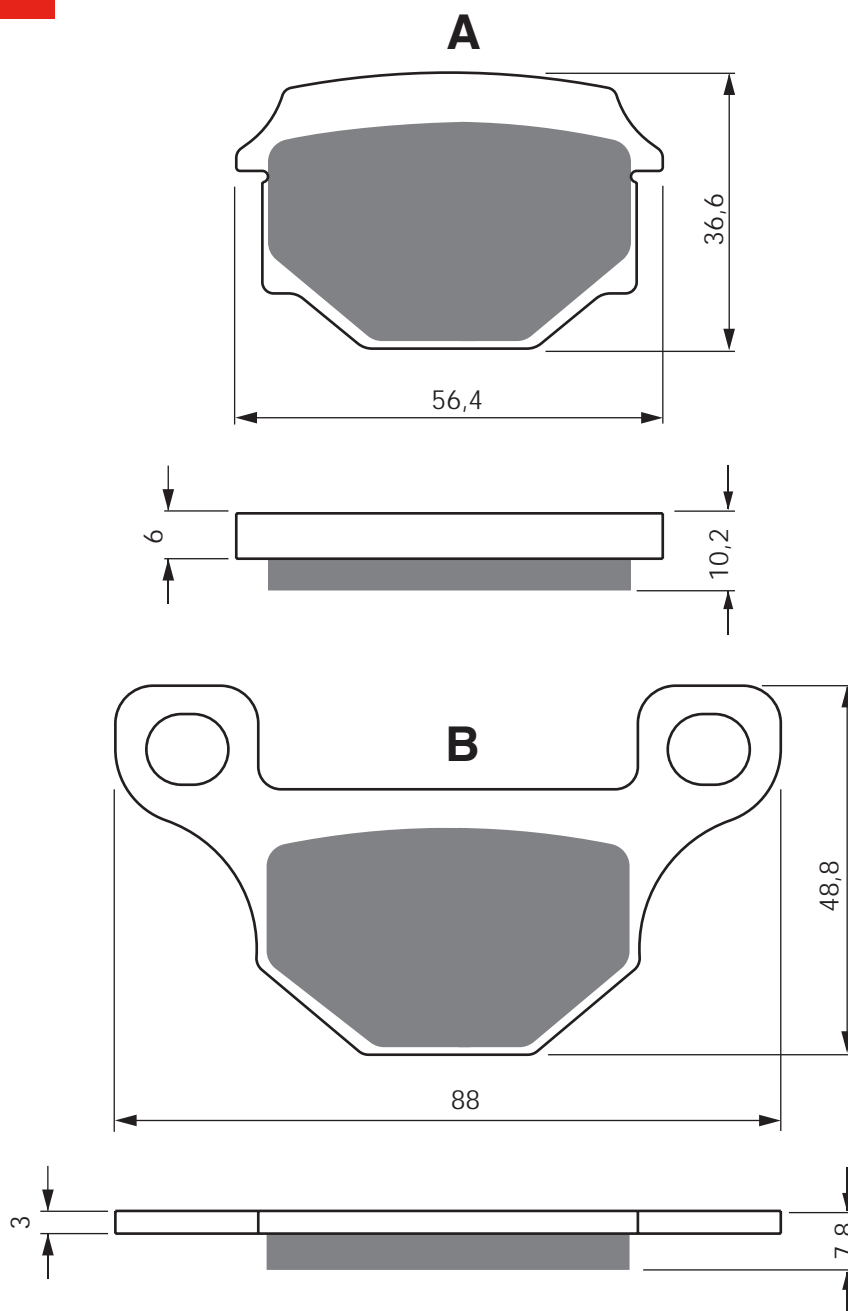

PART NUMBER

289

AD

S3

S33
RACING

GP5

GP6

GP7

SUZUKI

GN	125 Z/D/K Gold Coloured Cast Wheels/Aisin Caliper	82 - 90	F
GS	125 ESD/ESF/ESK/ESM	83 - 94	F
GX	125 (SJ 125)	03	F

AJP

PR4	125 Enduro	10 - 12	R
PR4	125 Enduro Pro	10 - 12	R
PR4	125 Supermoto	10 - 12	R
PR4	125 Supermoto Pro	10 - 11	R
PR4	200 Enduro Pro	10 - 11	R
PR4	200 Supermoto	10 - 11	R
PR4	200 SM Pro	10 - 11	R

APRILIA

RS4	50 (4T) (AJP Rear Caliper)	11 - 14	R
RX	125 (AJP Rear Caliper)	08 - 12	R
RS4	125 (4T) (AJP Rear Caliper)	11 - 15	R

BRANSON

BM	125 Retro	08	F
BM	125	08	F
BM	125 Sport	08	F

CF MOTO

CF	150 Leader	10 - 11	F

DERBI

50	Atlantis (4T)	07 - 09	F
50	Atlantis (2T/AC) 12"/5 spoke wheels/200mm disc/5 bolt from Ref No 8G253172	07 - 11	F
GPR	50 (2T) 41mm Forks (218mm rear disc)	09 - 12	R
125	Terra Euro (Single pin pad fixing)	07 - 11	R
125	Terra Adventure	07 - 12	R
GPR	125 (4T) 4V	09 - 14	R
125	Mulhacen (4T) Up to ref. No. 7N001790 Spoke wheel/ 2 pin pad fixing	07	R

Disc Brake Pads