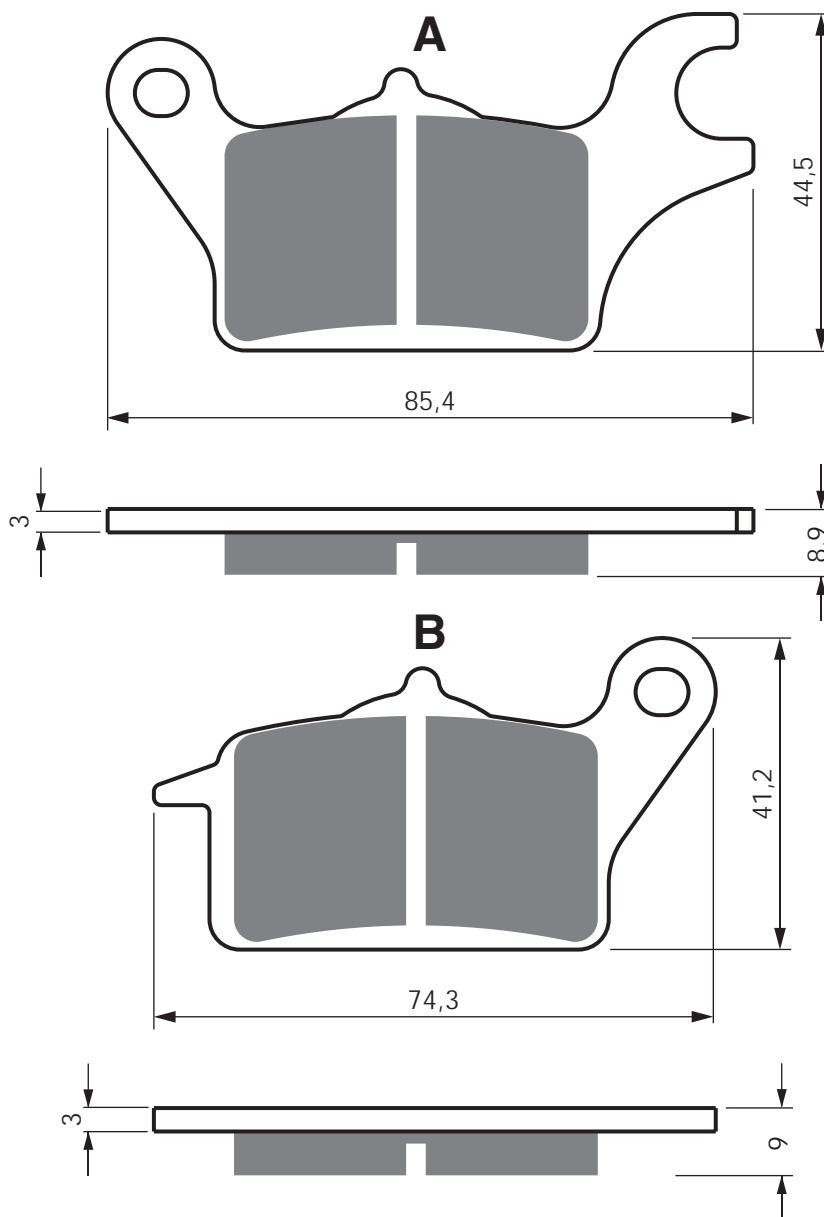

PART NUMBER

357

AD

S3

S33
RACING

YAMAHA

MW 125 Tricity Scooter 14 - 16 F(Right)

EQUIVALENTS OEM

2CM F5805 10