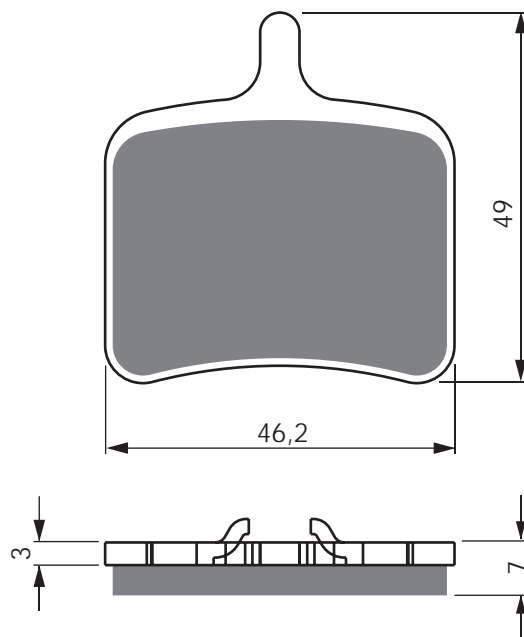

PART NUMBER

290

AD

S3

S33
RACING

BUELL

1125 R	08 - 10 R
1125 CR	09 - 10 R

EBR

1190 RX	14 - 15 R
1190 SX	14 - 15 R

EQUIVALENTS OEM

H301 1AM