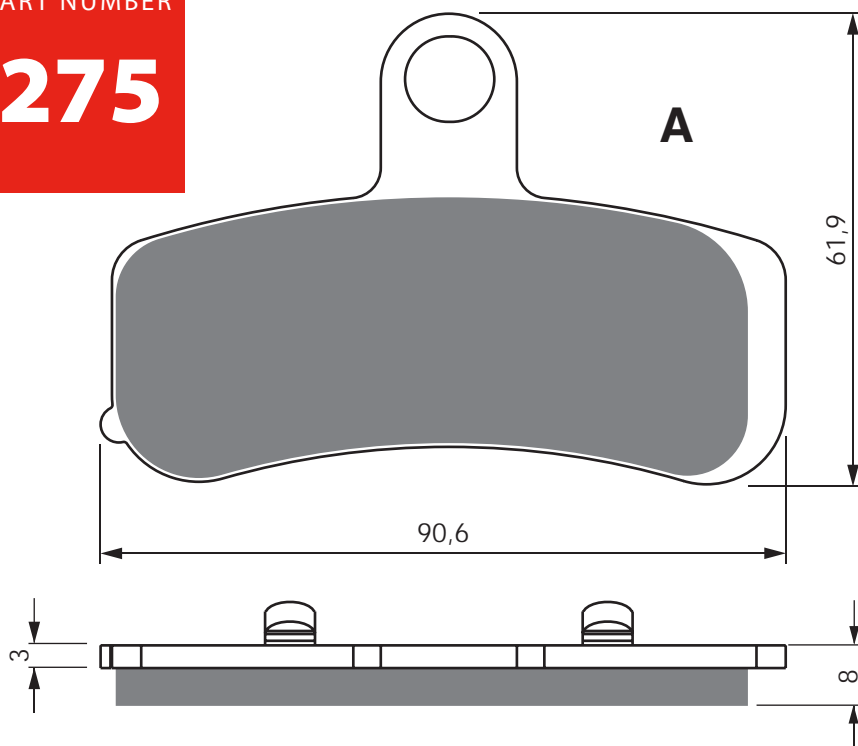

PART NUMBER

275

AD	S3	S33 RACING

HARLEY DAVIDSON

FDXL	Low Rider (Cast wheel)	10 – 15 F
FDXL	Low Rider (Spoke wheel)	08 – 09 F
FDXL	Low Rider (Spoke wheel)	10 – 15 F
FLD	Switchback	12 – 15 F
FLS	Softail Slim	12 – 14 F
FLSTC	Heritage Softail Classic	08 – 14 F
FLSTF	Fat Boy	08 – 14 F
FLSTFB	Fat Boy Lo	10 – 14 F
FLSTFB	Fat Boy Special	10 – 13 F

FLSTFB	Fat Boy Lo Softail	10 – 14 F
FLSTN	Softail Deluxe	08 – 14 F
FSXT	Softail Standard	08 – 14 F
FXCW	Rocker	08 – 09 F
FXCWC	Rocker C	08 – 11 F
FXD	Super Glide	08 – 10 F
FXDB	Street Bob	08 – 15 F
FXDC	Super Glide Custom	08 – 14 F
FXDF	Fat Bob	08 – 15 F

FXDWG	Dyna Wide Glide (Spoke wheels)	08 – 15 F
FXSB	Breakout	13 – 14 F
FXSTB	Night Train	08 – 09 F
FXSTC	Softail Custom	08 – 10 F
FXS	Softail Blackline	11 – 13 F
FXDBC	Street Bob LTD	16 F

EQUIVALENTS OEM

44082-08	46363-11

Disc Brake Pads