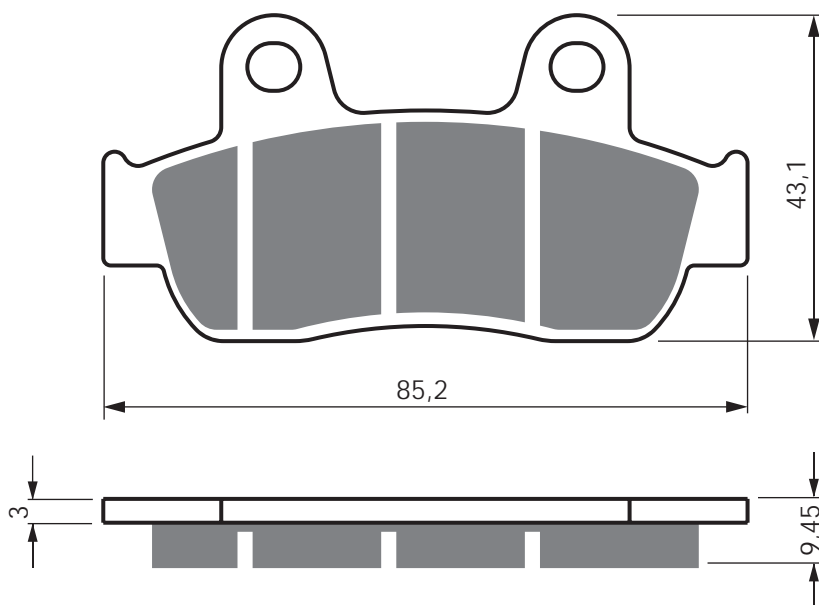

PART NUMBER

350

AD

S3

HONDA

ELITE	125	CHA1253WHE	14 – 14	Argentina
ELITE	125	CHA1253WHE	14 – 14	Colombia
ELITE	125	CHA1253WHE	14 – 14	General Export KM/H
ELITE	125	CHA1253WHE	14 – 14	Latin America
ELITE	125	CHA1253WHE	14 – 14	South Africa
SPACY	111	SCR1105WHF	15 – 15	Korea
SPACY	112	SCR1105WHF	15 – 15	Turkey

EQUIVALENTS OEM

06455-KSY-902