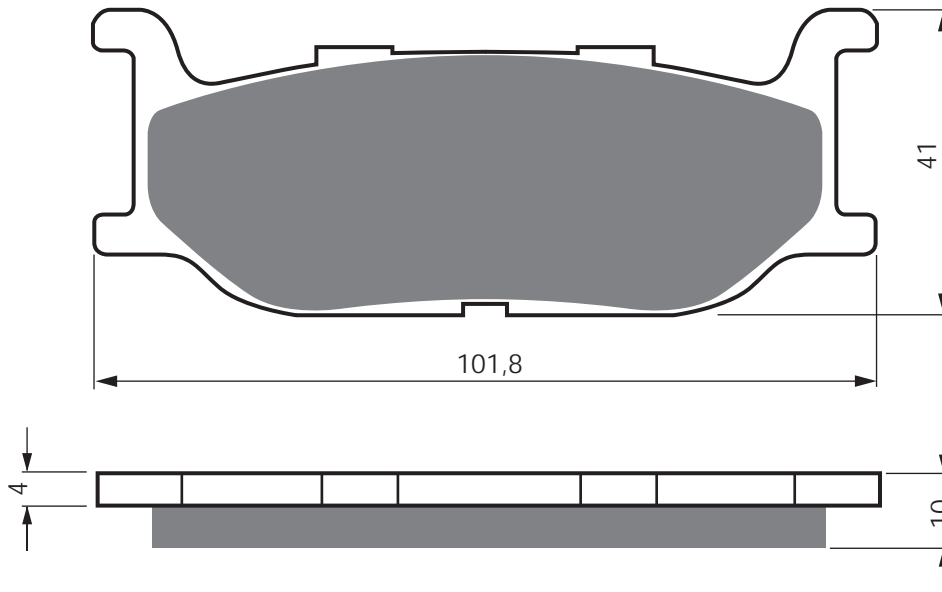

PART NUMBER

048

AD

S3

**S33
RACING**

CF MOTO

CF	250 T-5V5 Custom	11 – 12 F

MOTOM

	125 /250 Transcity	08 – 09 F

SYM

SB	125 N (Carb) Wolf (Drum Rear)	11 – 15 F

YAMAHA

FZX	250 Zeal (3YX1/2/4)	91 – 92 F
SRV	250 „Soufultwin/Renaissa“ (4DN1-6)	92 – 97 F
SR	400 (BC-RU01J)	F
SR	400 (2RD)	14 – 15 F
XP	400 Majesty	04 F
XVS	400	96 F
XP	500 N/P/R/T-Max	01 – 03 F
XV	535 /535 S, Virago'	95 – 03 F
XJ	600 N	95 – 97 F
XJ	600 S, „Diversion“	92 – 97 F
XVS	650 Drag Star	97 – 04 F

XVS	650 A Dragstar classic	98 – 07 F
XV	750 Virago	94 – 97 F
XJ	900 S, „Diversion“	95 – 03 F
XVS	950 A Midnight Star	09 – 13 F
XVS	950 ABS (IXCI) (Standard rear shocks)	14 – 15 F
XVS	950 R (2DE) (Remote reservoir rear shocks)	14 – 15 F
XV	950 Racer (Remote Reservoir Rear Shocks)	15 – 16 F
XV - XVS	950 (Non ABS/Std Rear Shocks)	14 F
XV	950 R-XVSR (2DE/Remote Reservoir Rear Shocks)	14 – 15
XV	950 CU-XVS 950 (1XC1/ABS/ Standard Rear Shocks)	14 – 15 F
XV	1100 Virago	94 – 98 F
XVS	1300 A Midnight Star Custom	14 – 15 F
XVS	1300 CU Custom	14 – 16 F
XVZ	1300 TF, Venture Star'	99 – 01 F
XV	1600 A, Wildstar'	99 – 04 F

EQUIVALENTS OEM

3YX W0045 00	4BP W0045 00	4FU W0045 00	4KM W0045 00	4TR W0045 00	4WM W0045 00	5BN W0045 00
5RU W0045 10	5S7 10045 00	803.08.01.60	43108 HMA 000A			

Disc Brake Pads