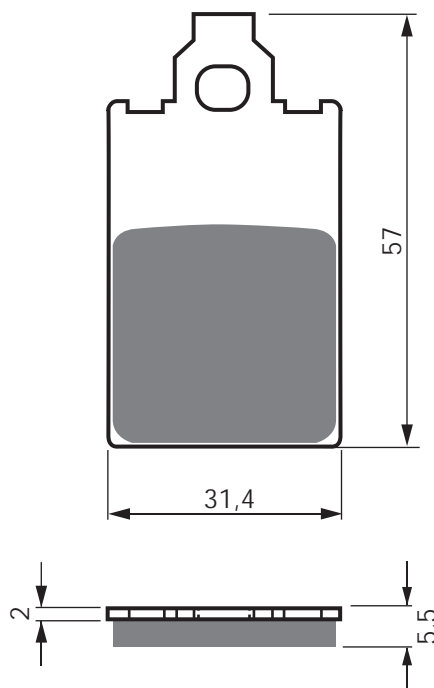

PART NUMBER

115

AD

S3

ACCOSSATO

CE	50 /80/KR 80	87 - R
	50 Enduro Codice	89 - R

APRILIA

	50 Classic	92 - 01 F
	50 AF1 Futura	90 - 92 F
	50 Europa	90 - 92 F

BETA

	TR 34	86 - 88 R
TR	125 34	86 - R
	Tempo 16"	94 - 97 F
	Tempo	98 F
RK6		93 - 96 R

CAGIVA

W4	50	91 - 95 F

FANTIC

	50.1 Oasis	86 - F
	50.1 Oasis KS/Rally	86 - F
	50.1 Oasis E.S.	87 F
50	Fast	88 - F

GARELLI

50	Sahel	91 - F
80	Sahel	91 - F

MALAGUTI

50	Enduro MLX	87 - F
	Yesterday	98 - 03 F
	FIS Firefox	96 - 00 F
	Centro SL/SL Cat	94 - 00 F
	CRI Crosser	95 - 98 F
	Centro Base	F
F12	50 Phantom	94 - 03 F

OMP

	6 Piston
	Sprocket Brake

PEUGEOT

SV	100 L	F

PIAGGIO

50	Free (Disc Model)	95 - 00 F
50	Free Delivery	00 - 01 F

TOMOS

	Streetmate	03 - 04 F
	Streetmate R	F
	Revival/Revival TS	03 - 04 F

YAMAHA

DT	50 R	97 - 01 F
DR	50 R-L (SM-5VB1/VG55BK)	02 - 03 F

EQUIVALENTS OEM

119 363 00	5BK F5811 00	8213145	498840	119468000	119419000	752817
2525250000	8213145	07010R				

Disc Brake Pads