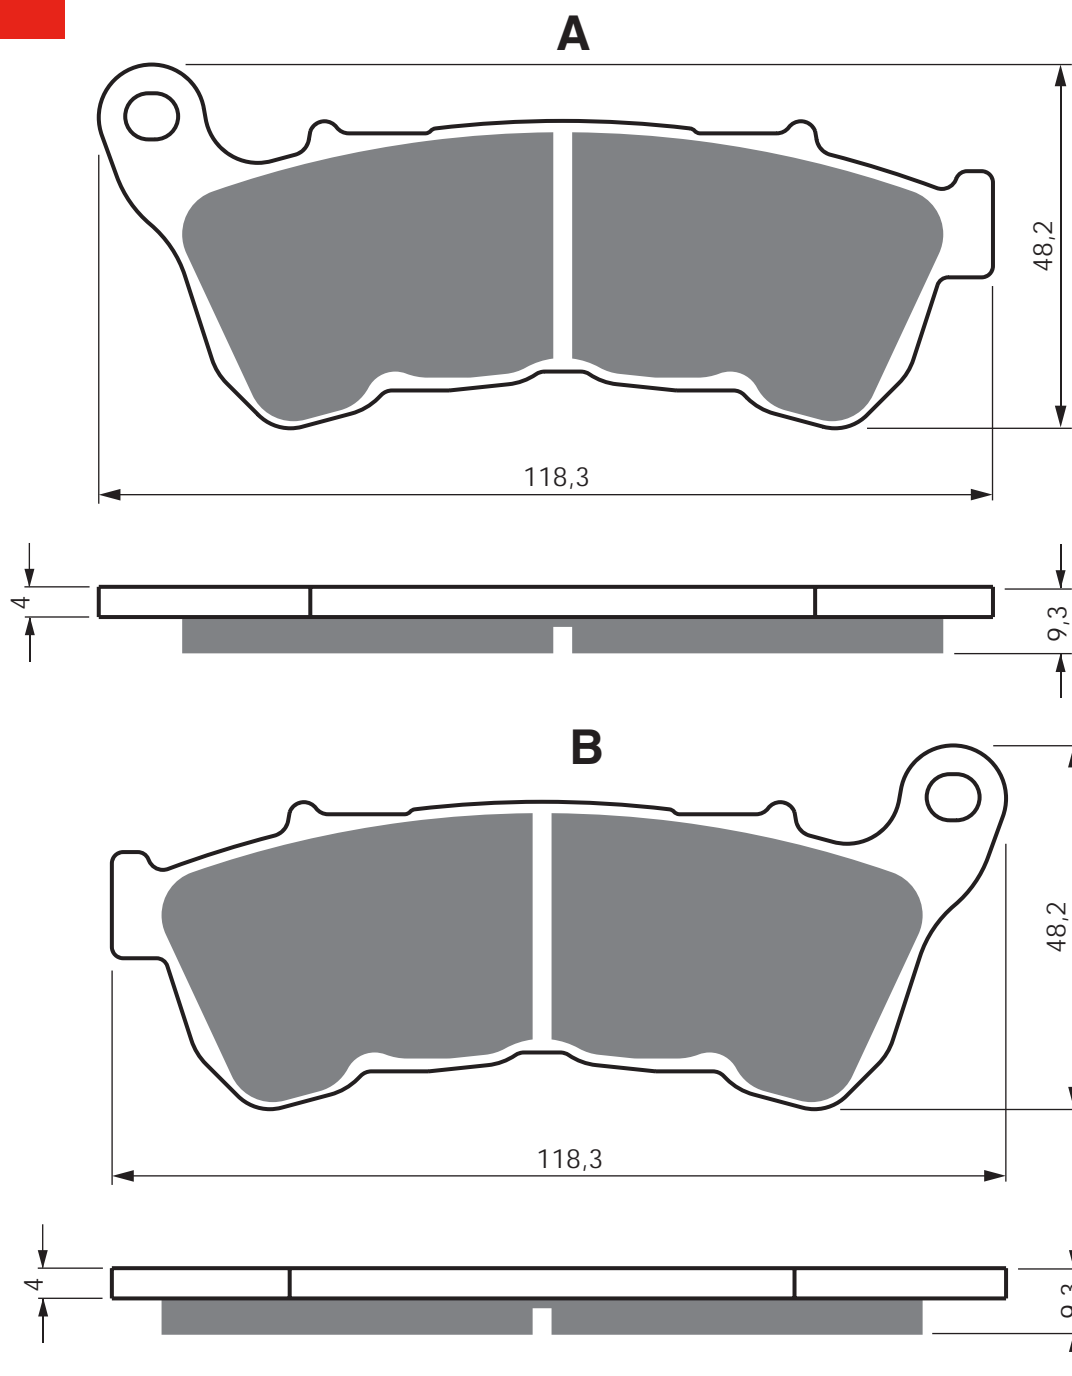

PART NUMBER

359

AD

S3

S33
RACING

HARLEY DAVIDSON

XL	883 L (Cast Wheels)	14 – 14 F
XL	883 N	16 F
XL	883 N Iron (Cast Wheels)	14 – 14 F
XL	883 R Roadster (Cast Wheels)	14 – 14 F
XL	1200 C Custom (Spoke Wheels)	14 – 14 F
XL	1200 T Superlow	14 – 15 F
XL	1200 V Seven Two	14 – 14 F
XL	1200 X Forty Eight	14 – 14 F

Equivalents OEM

41 300 004