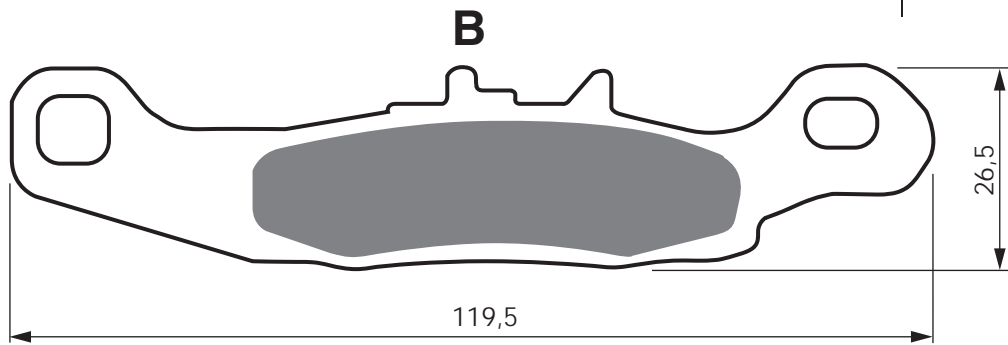

Disc Brake Pads

PART NUMBER

108

AD

K5

K5-LX

S3

**S33
RACING**