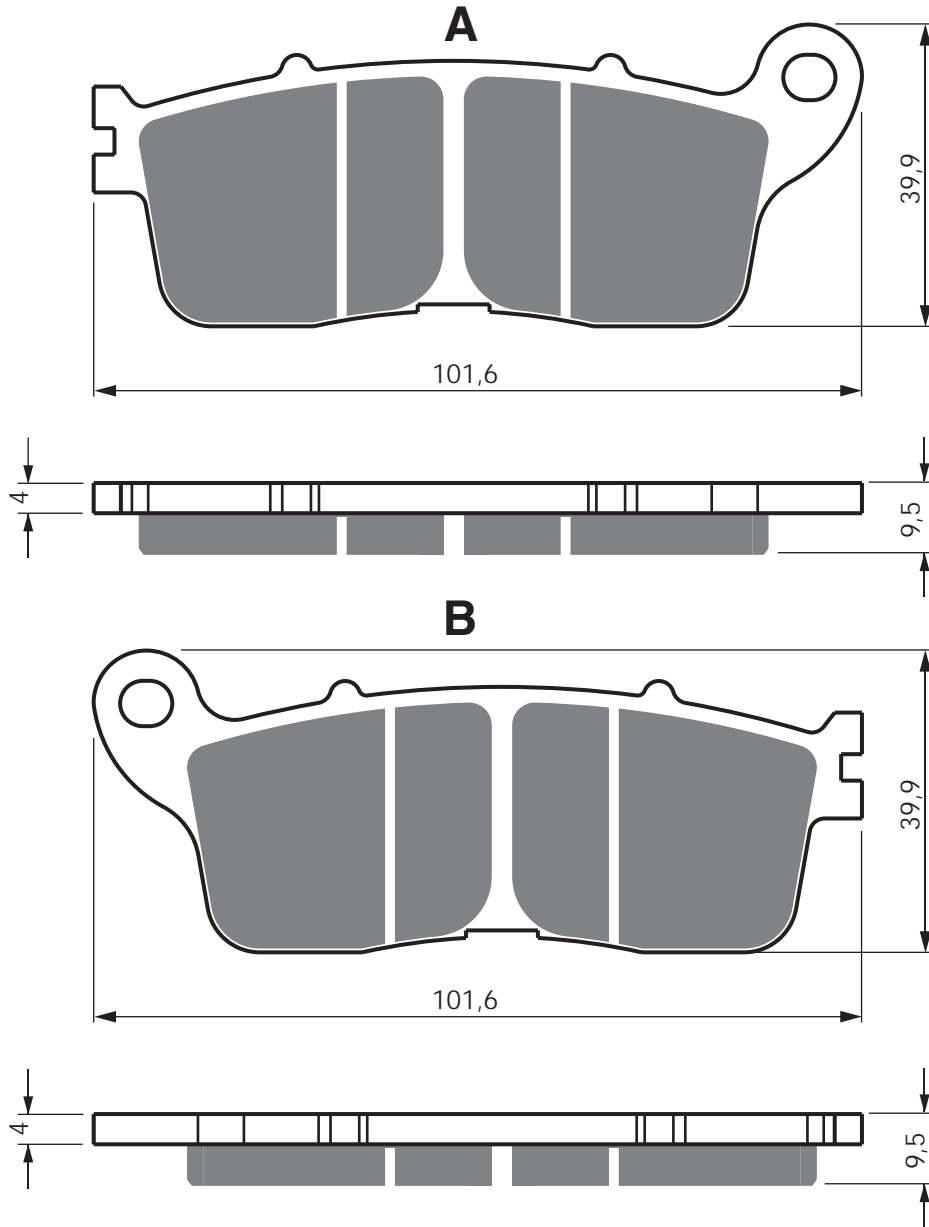

PART NUMBER

323

AD

S3

**S33
RACING**

HONDA

VFR	800 X Crossrunner	15 - R
VFR	1200 X Crossrunner Highlander-T/DCT	15 - 16 R
VFR	1200 XAC/XAD/XAE Crosstourer (Manual G/Box)	12 - 13 R
VFR	1200 XDC/XDE - DCT Crosstourer (Automatic Transmission Model)	12 - 14 R

EQUIVALENTS OEM

06435 MGE D01

Disc Brake Pads