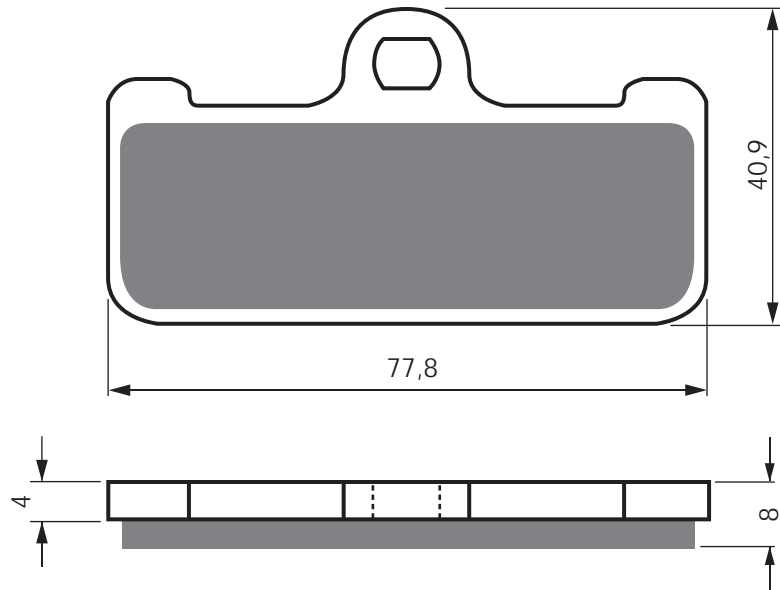

PART NUMBER

116

- **S3**
- **S33
  RACING**
- **GP6**
- **GP5**
- **GP7**

BREMBO

XA3.B8.30/31 - 4 Piston P32/36 Radial Mount Caliper @ 108mm Spacing (Titanium Pistons)	F
XA3.B8.60/61 - 4 Piston P32/36 Radial Mount Caliper @ 108mm Spacing (Aluminium Pistons)	F
X1017.40/41 - 4 Piston/40mm Axial Monobloc	F
XA7G2.40/41 - 4 Piston 100mm CNC Monobloc Race Caliper	F
XA7G2.10/11 P4 32/36 Radial monobloc 100mm spacing	F

EQUIVALENTS OEM

107 A486 03	107 684830	M028Z04

Disc Brake Pads