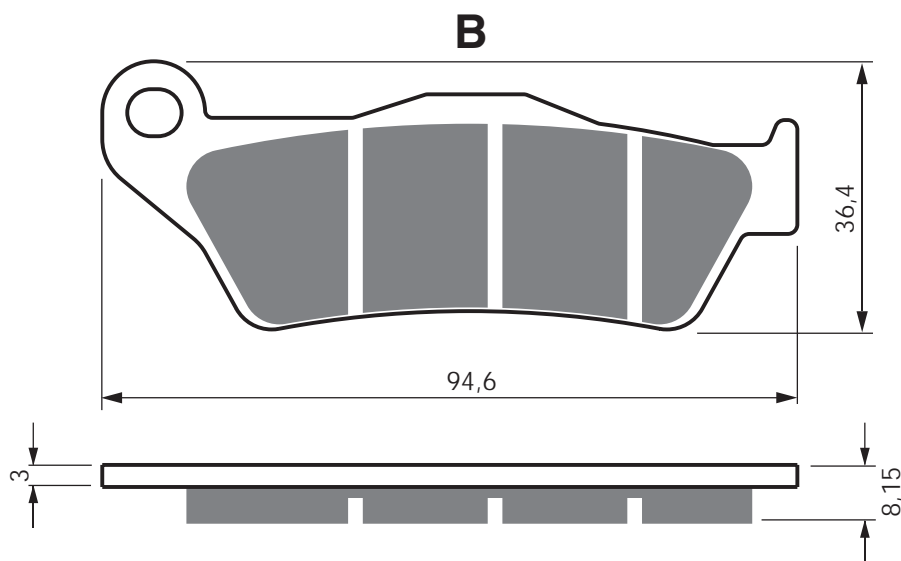

PART NUMBER

351

AD

S3

SUZUKI

GS 150 R South Africa 15

EQUIVALENTS OEM

59301-30810-000