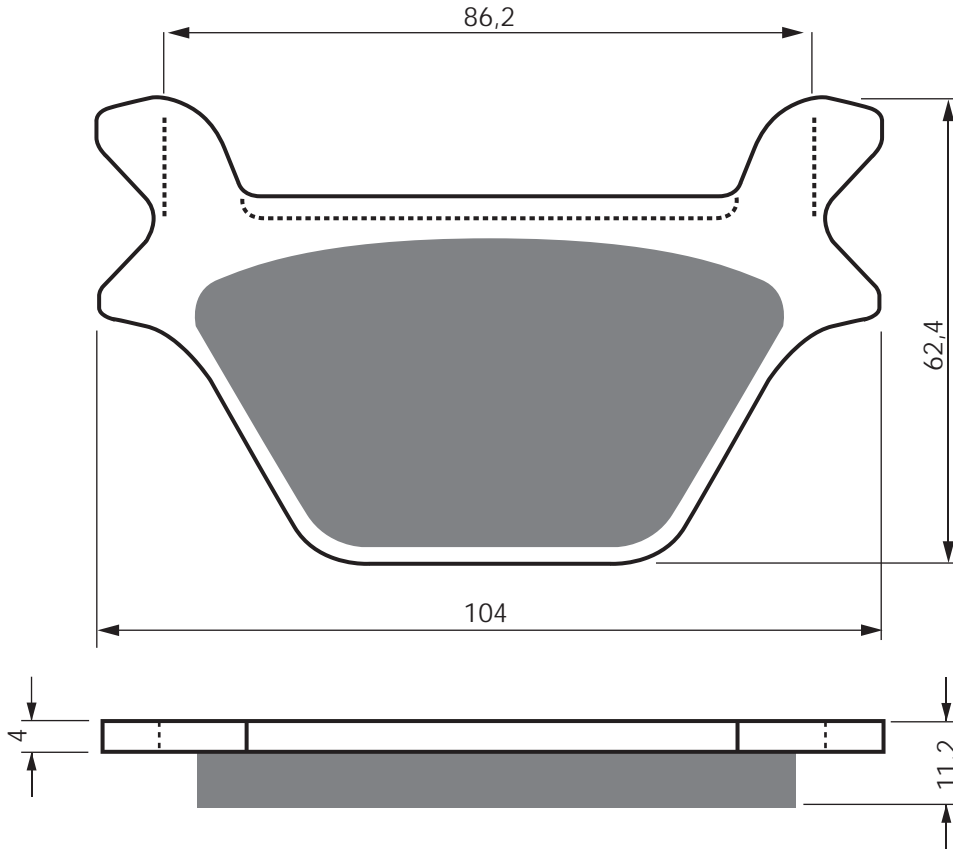

PART NUMBER

056

AD

S3

**S33
RACING**

**Abutment Shims
(2 per set)**

HARLEY DAVIDSON

FXST/FXSTB/FXSTC/FXSTS/FLST/ FLSTC/FLSTF/FLSTS/FLSTN	87 - 99 R
XL/XLH/XLCH/XLS/XXL	
FXD/FXDL/FXDWG/FXR/ FXRS/FXRT	87 - 99 R
/FXRD/FXLR	87 - 99 R

EQUIVALENTS OEM

44209 87B	44209 87C	44213 87