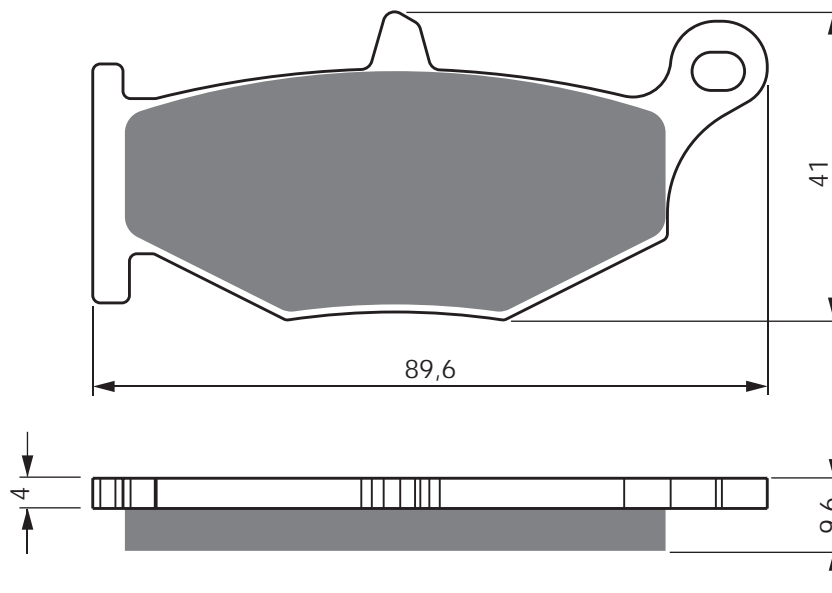

PART NUMBER

241

AD

S3

**S33
RACING**

A