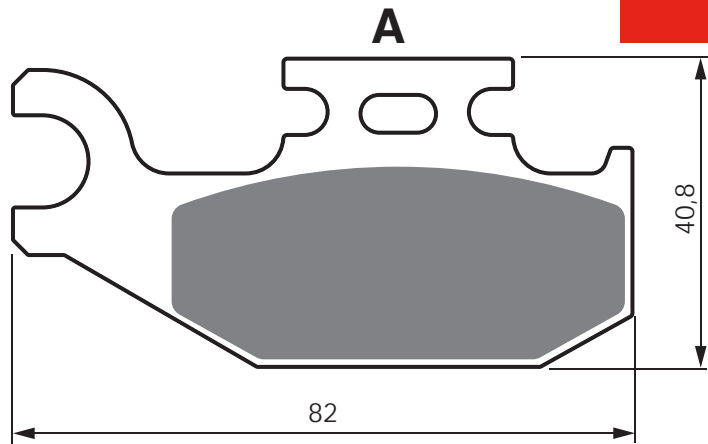

CAN-AM

200	Rally (4A7A/B/C/D/E/F)	07	R
400	Outlander (4x4 STD)(2D7A/B/C/D/E/F/G/H) (Right)	07 – 09	F&R
400	Outlander (XT 4x4) (2E7A/B/C/D/E/F) (Right)	07 – 09	F&R
400	Outlander Efi Left/Rear	09	F
400	Outlander Max (STD 4x4)(2F7B/C/D/E/F/G/H/J) (Right)	07 – 10	F&R
400	Outlander Max (XT 4x4)(2G7A/B/C/D/E) (Right)	07 – 10	F&R
500	Outlander (STD 4x4)(2T7A/B/C/D)(2W7A/B/C) (Right)	07 – 12	F&R
500	Outlander (XT 4x4) (2O7A/B/C/D) (Right)	07 – 12	F&R
500	Outlander Max (STD 4x4) (2W7A/B/C) (Right)	07 – 12	F&R
500	Outlander Max (XT 4x4) (2X7A/B/C) (Right)	07 – 10	F
500	Renegade (Right)	08	F
DS	650 X (3B7A/B) (Right)	07	F&R
650	Outlander (STD 4x4)(2N7A/B/C/D/E/F/G/H) (Right)	07 – 12	F&R
650	Outlander (XT 4x4)(2P7A/B/C/D/E/F) (Right)	07 – 12	F&R
650	Outlander Max (STD 4x4) (2R7A/B/C/D/E/F/G/H/I/J/K) (Right)	07 – 12	F&R
650	Quadlander Max (XT 4x4) (2S7A/B/C/D/E/F) (Right)	07 – 10	F&R
650	Outlander Max XT-P (Right)	12	F&R
800	Outlander (STD 4x4)(2H7A/B/C/D/E/F/G/H) (Right)	07 – 08	F&R
800	Outlander (XT 4x4) (2J7A/B/C/D/F/E) (Right)	07 – 08	F&R
800	Outlander Max (LTD 4x4) (2M7A/B/C) (Right)	07 – 12	F&R
800	Outlander Max (STD 4x4) (2K7A/B/C/D/E/F/G/H/J) (Right)	07 – 12	F&R
800	Outlander Max (XT 4x4) (2L7A/B/C/D/E/F) (Right)	07 – 08	F&R
800	Outlander R XT (Right)	09 – 10	F&R
800	Outlander R Efi (Right)	09	F&R

800	Outlander R Max XT-P (Right)	12	F&R
800	Regenerade E EFI (Right)	09 – 11	F&R
800	Regenerade R X (Right)	09 – 10	F&R
800	Regenerade XXC (Right)	11	F&R
800	Regenerade (Right)	07 – 08	F
800	Regenerade X (Right)	08	F

CANNONDALE

440	Blaze (Right)	03 – 04	F&R
440	Cannibal (Right)	03 – 04	F&R
440	Glamis (Right)	03 – 04	F&R
440	Moto (Right)	03 – 04	F&R
440	Speed (Right)	03 – 04	F&R

JOHN DEERE

500	/650 Buck EX/EXT (Right)	04 – 08	F
500	/650 Trail Buck EX/EXT (Right)	04 – 05	F

SUZUKI

LT-A	450 XK7	07	F
LT-A	500 FK2 Vision 4WD	02	R
LT-A	500 King Quad (Right)	11	F
LT-A	700 King Quad (Right)	05	F

EQUIVALENTS OEM

705 600 004	69100 03840	705 600 150	5UG W0045 00	705 600 350	153 W0046 00	75 601 147
44603 0580000