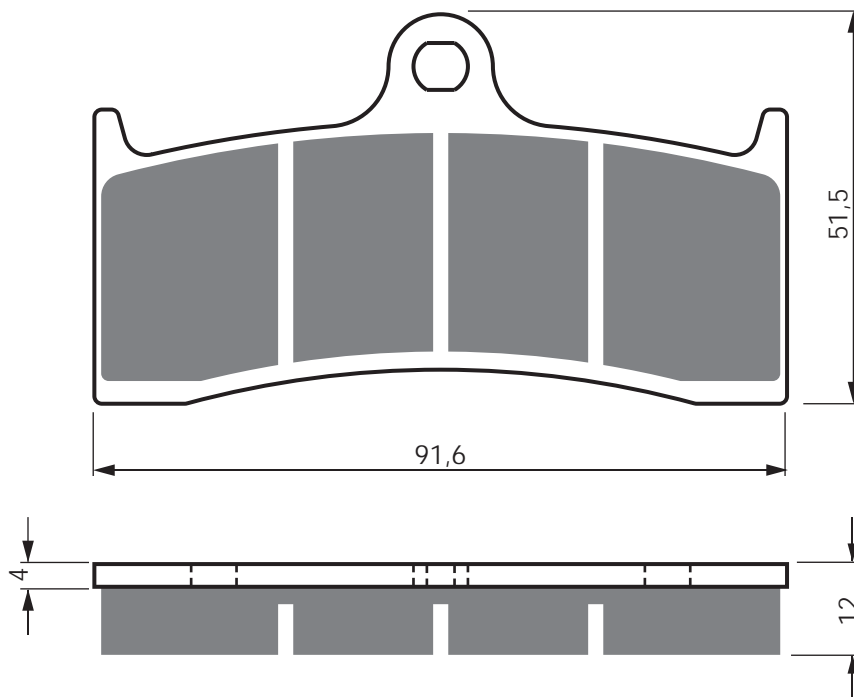

PART NUMBER

225

AD

S3

GP5

GP6

GP7

BERINGER

6 Piston (Old Design/Endurance)

F