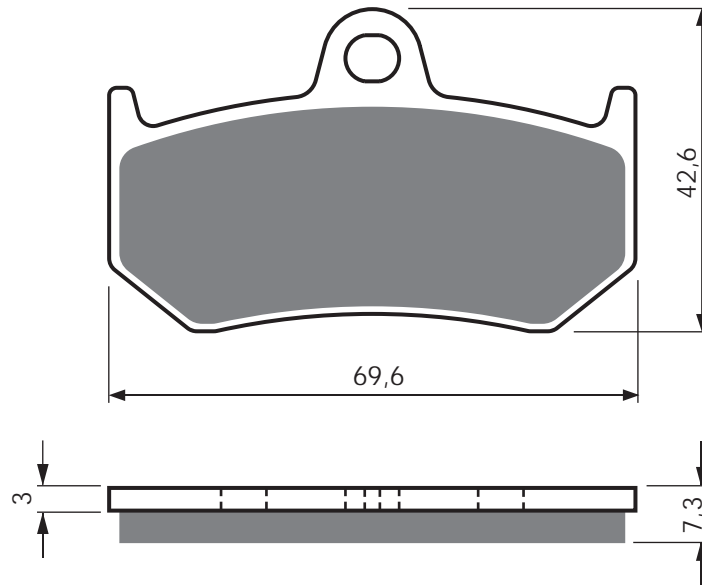

AD

S3

**S33
RACING**

MV

F4	750 Brutale S	03 - 05 R
F4	750 Brutale Oro	03 - 05 R
F4	750 S (Mono Posto)	99 - 04 R
F4	750 S 1+1 (Bi-Posto)	01 - 04 R
F4	750 SPR	01 - 04 R
F4	750 SPR Senna	01 - 03 R
	910 Brutale S (Nissin calipers)	06 - 08 R
	910 Brutale R (Brembo calipers/ 4 pads)	06 - 08 R
	920 Brutale	11 - 12 R
	990 Brutale R	10 - 11 R
	998 Frece Tricolori	10 R
F4	998 RR	10 - 14 R
F4	998 RR Corsa Corta	12 R
F4	998 R	12 - 14 R
F4	998	10 - 14 R

F4	1000 Ago	05 R
F4	1000 S (Monoposto)	04 - 06 R
F4	1000 S 1+1 (Bi-Posto)	04 - 06 R
F4	1000 Tamburini	05 R
F4	1000 R	06 - 07 R
F4	1000 R 312 (Brembo 4 pad caliper up to VIN 008064)	07 R
F4	1000 R 312 (From VIN 008065 Brembo 2 pad caliper)	08 - 09 R
F4	1000 R 312 1+1	07 - 08 R
F4	1078 RR 312	09 R
	1078 Brutale RR	08 - 09 R
F4	1078 100cc Claudio Castiglioni	07 - 08 R
	1090 Brutale RR	10 - 15 R
	1090 Brutale R	12 - 15 R
	1090 Brutale	13 - 15 R
	1090 Brutale Corsa	13 - 15 R

EQUIVALENTS OEM

8000 82748