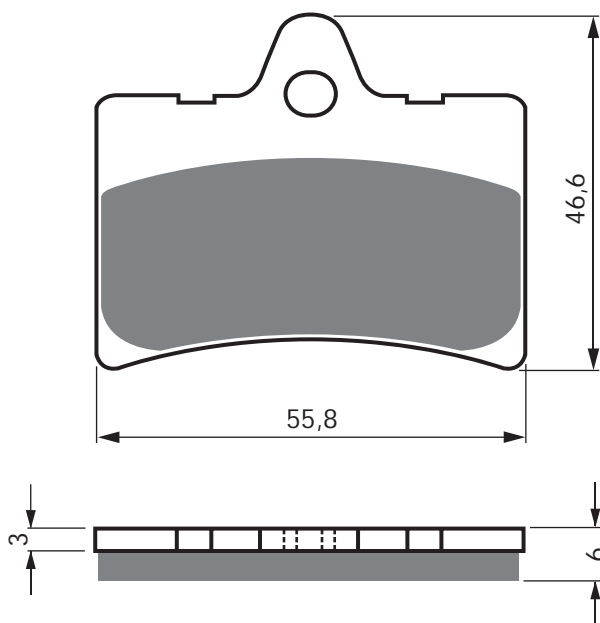

PART NUMBER

066

AD

S3

APRILIA

280 Climber	94 – 96 R

BETA

Synt/Gara	93 – 95 R
Techno	95 R

CAGIVA

50 Blues	93 – 95 F
50 /80 Super City	93 – 95 F
50 Prima	92 – 94 F

EQUIVALENTS OEM

800066937