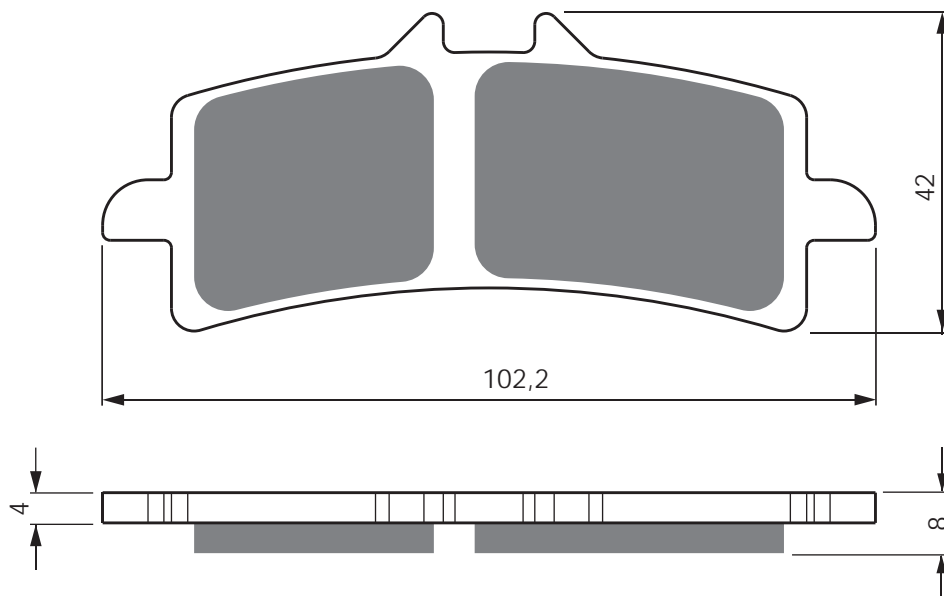

PART NUMBER

258

AD

S3

**S33
RACING**

GP5

GP6

GP7