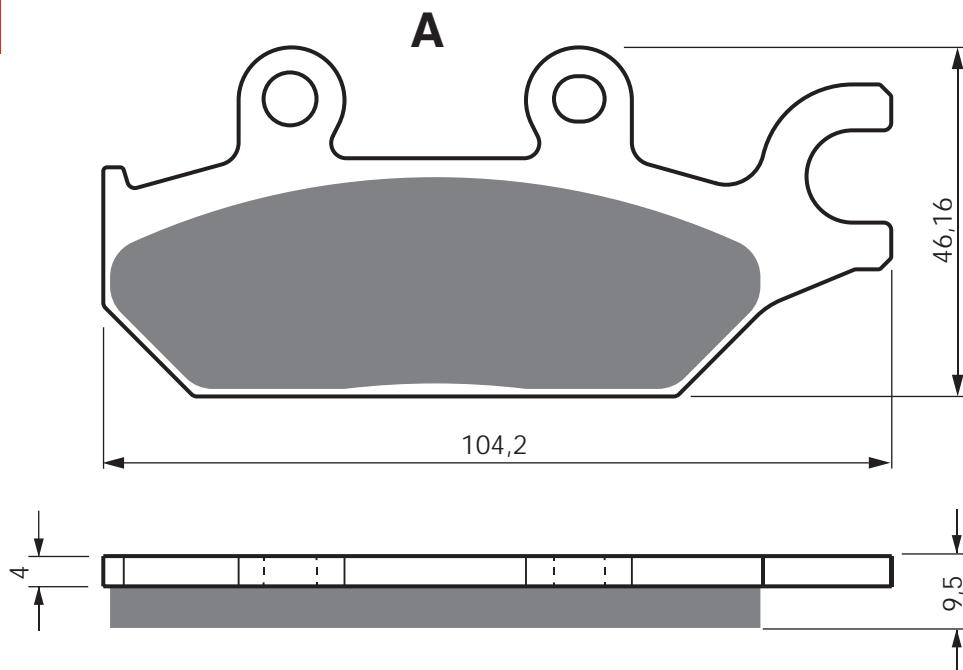

PART NUMBER

345

AD

K5

S3

S33
RACING

YAMAHA

YXM	700	E Viking EPS COMO (YXM70VPHG)	16	F(left)
YXM	700	E Wolverine R (YXE70WPHG)	16	F(left)
YXM	700	ES Viking EPS SE (YXM700PSE)	14 - 16	F(left)
YXC	700	E Viking VI EPS (YXC700PF/PXG)	15 - 16	F(left)

CAN AM (SIDE x SIDE)

		1000 Commander Max DPS/XT	14	F(left)
		1000 Maverick Max STD/XRS/DPS	14	F(left)

EQUIVALENTS OEM

1XD25805

00705601149

Disc Brake Pads