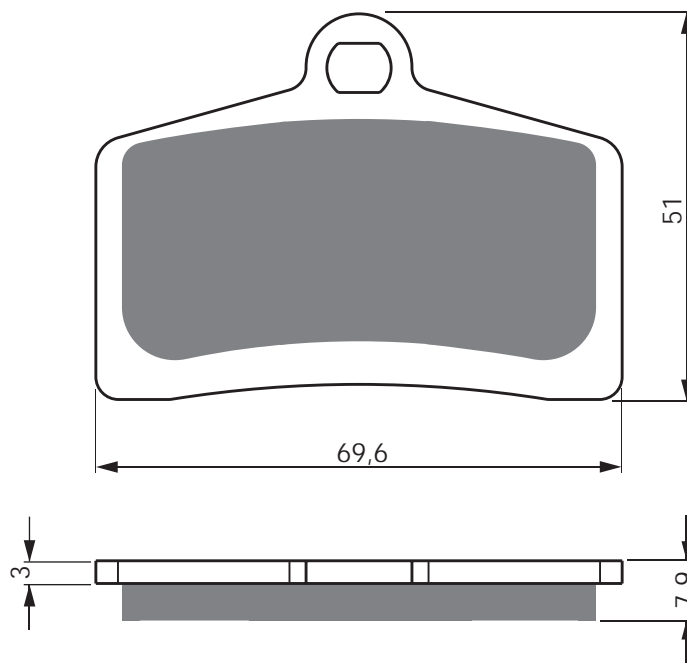

AD

S3

**S33
RACING**

APRILIA

RS4	50	(4T) (AJP Caliper)	11 – 14 F
RS4	125	(4T) (AJP Caliper)	11 – 14 F

BLATA

125	Enduro		07 – 08 F
125	Motard		07 – 08 F

CONTI

RX	356	V3 (12" wheels)	05 – 06 F
RX	356	V3 (17" wheels)	05 – 06 F

DERBI

GPR	50	(2T) 41mm forks/218mm rear disc	09 – 12 F
GP1	125	Racing Low seat/radial caliper/6 bolt disc fixing	07 – 09 F
GPR	125	Racing (Radial Caliper)	04 – 07 F
GPR	125	Nude (Radial caliper)	04 – 08 F
GPR	125	(4T) 4V	09 – 14 F
GP1	250	i cc Racing Low seat/radial caliper/6 bolt disc fixing	07 – 09 F

GILERA

SC	125		06 – 07 F

METRAKIT

125	Pre GP		09 F

MH/MOTORHISPANIA

KN2	50		12 – 13 F
RX	50	R	08 – 14 F
	125	LC Hard Road SM	12 F
KN1	125	AC/LC	09 – 14 F
KN2	125	(4T)	12 – 14 F
RX	125	R	08 – 14 F
MH7	125	Naked (Air Cooled)	08 – 14 F
MH7	125	Naked (Liquid Cooled)	08 – 14 F

PEUGEOT

XR7	50		08 – 12 F
NK7	50	Naked	09 – 12 F

RIEJU

RS3	50	NKD	12 – 14 F
RS3	125	NKD	12 – 14 F

EQUIVALENTS OEM

00H01201221	810K5804	866687	8044220	864580