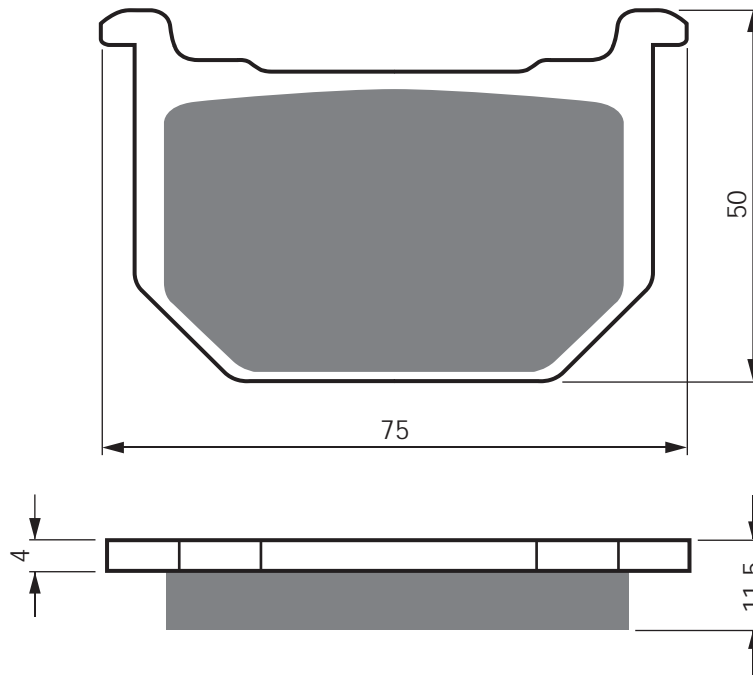

PART NUMBER

075

AD

S3

SUZUKI

GN	250	F/J/M/R/T	85 - 97	F
GS	250	TT/TX	80 - 81	F
G SX	250	ET/EX/EZ	80 - 82	F
GN	400	TT	80	F
G SX	400	ET/EX/EZ	81 - 83	F
G SX	400	LX/TX	81	F

GS	450	ET/EG/EJ	80 - 88	F
GS	700	EF/ESF	85	F
G SX	750	ESD/EFE/ESG/ESE/ESH/EFF	82 - 86	F
G SX	750	ET/EX	80 - 81	F
GS	850	GZ/GE/GG	82 - 85	F
GS	1000	GT/GX	81 - 82	F
GS	1100	GZ	82	F
GV	1200	GLF/GLF2/GLG Madura	85 - 86	F

EQUIVALENTS OEM

59130 45230	59301 45810	59301 45811	59301 45850	59300 05810	59330 38300	59330 38310