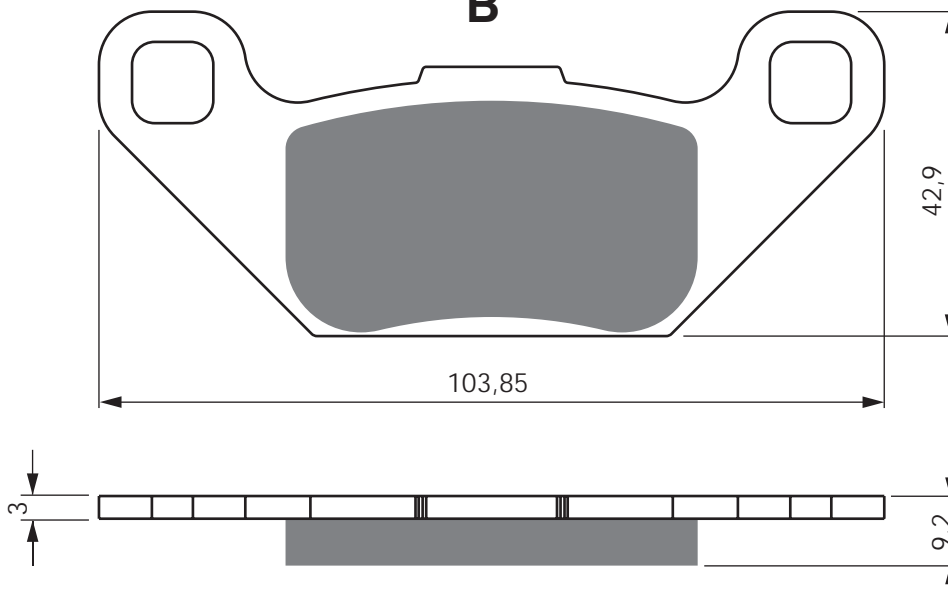

PART NUMBER

283

AD

K1

K5

S3

S33
RACING

A

B

ADLY

220	Crossroad Sentinel Quad	R
280	Canyon Quad	08 - 09 R
280	Hurricane Quad	08 - 09 R
300	Canyon Quad	08 - 09 R
300	Crossroad Sentinel Quad	08 - 09 R
300	Interceptor Quad	R
300	Utility	05 - 07 R
300	Hurricane Quad	08 - 09 R
300	RS Quad	07 - 08 R
300	XS Quad	07 - 08 R
320	Hurricane Quad	08 - 09 R
320	S Quad	08 R
500	S Quad	08 R

CPI

XS	250	06 - 09 R

EXPLORER

300	Ranger 2x4/4x4	08 - 09 R

HAMMERHEAD BUGGIES

150	Supersport ES 150 11 R	08 - 09 R

QUADZILLA

CVT	150 E	10 - 11 R
XRV	250 (Off road)	06 - 07 R
XRV	250 E	06 - 07 R
QZ	300 E 4x4 (Parking brake)	R
RL	300 Buggy	07 - 08 R
	320 e 4x4	07 - 08 R(left)
CVT	320 e	07 - 11 R(left)
QZ	320 E 4x4 (Parking brake)	09 R

PGO

BR	200 Buggy	07 - 12 R
BR	250 E Buggy	05 - 12 R
	250 Bug	R

EQUIVALENTS OEM

7-020-022	43120 256 000	32176F	32176G	B74074-100000

Disc Brake Pads