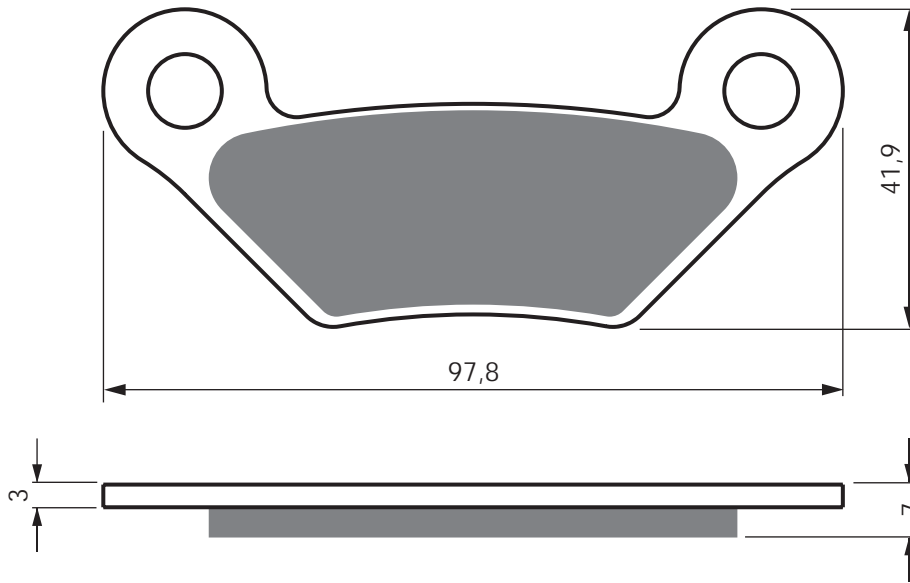

Disc Brake Pads

PART NUMBER

356

AD

K1

K5

S3

**S33
RACING**