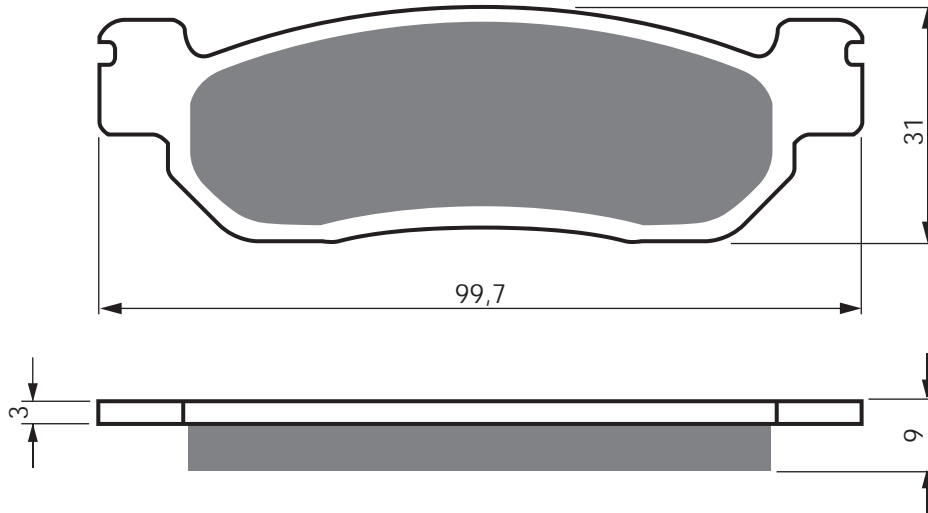

PART NUMBER

146

AD

S3

**S33
RACING**

YAMAHA

RZ	50	(5FC1/2)	02	F
T	105	E (SER1/2) Crypton-R	99	F
T	105	SE Crypton (SEA3)	02	F
V	110	ZE/ZK/ZHE/ZHK FIZR/FIZR Sport	96	F
AT	115	Neo (Brasil) (2B81/2/3)	05 - 07	F
AT	115	(Neo CVT/Brasil) (15S1)	08	F
TW	125	(5EK/5RS)	99 - 04	F
XP	125	RA X- MAX - IRON- MAX (ABS)	16	R
YP	125	RA (X-Max ABS) (39D2)	11 - 16	R
YP	125	X-Max Bussines (ABS)	11	R
TW	200	(2JL/4CS1/2/3/5)	91 - 98	F
TW	200	E (4CS4/6/5LB1/2)	98 - 01	F
ST	225	(5BT) Bronco	97	F
TW	225	E (SVC1/2)	02 - 03	F
XT	225	WE (4JG5/6) Serraw	97 - 98	F
		250 Serraw (3CS1/52)	05	F
VP	250	XG Tricker (SXT1)	04 - 06	F
XT	250	Serraw (3CS1/2)	05 - 08	F

VP	250	X-City	07 - 16	R
XP	250	R X-Max (1C0) (Brembo front caliper/Non ABS)	05 - 09	R
XP	250	R X-Max (37P)(Nissin front caliper/Non ABS)	10 - 13	R
XP	250	RA X-Max - IRON- MAX (ABS)	16	R
YP	250	R (X-Max)	05 - 09	R
YP	250	DX/A Majesty	98 - 03	R
YP	250	R X-Max (ABS)	11 - 16	R
YP	250	R X-Max Sport	11 - 12	R
YP	400	RA X-Max - IRON- MAX (ABS)	16	R
YP	400	RA X-Max (ABS)	13 - 16	R
YP	400	R X-Max (Non ABS)	13 - 16	R

LINHAI

	125	/150 T Monarch	06 - 07	R
	300	Main Street (Scooter)	07 - 08	R

MBK

YP	250	Skyliner 250 (+ABS)	98 - 02	R

ITALJET

	125	/150 Jupiter	02	R

EQUIVALENTS OEM

4730480	4JG W0045 00	4US W0045 00	3C5 W0045 00	3C5 25805 00	3 YR W0045 00	37P W0046 00
5CG W0046 00	5CG W0046 20	5EK W0045 10	5EB W0046 00	5GM W0046 00	5PW W0046 50	5LB W0045 00
5XT W0045 00	1SD F591100