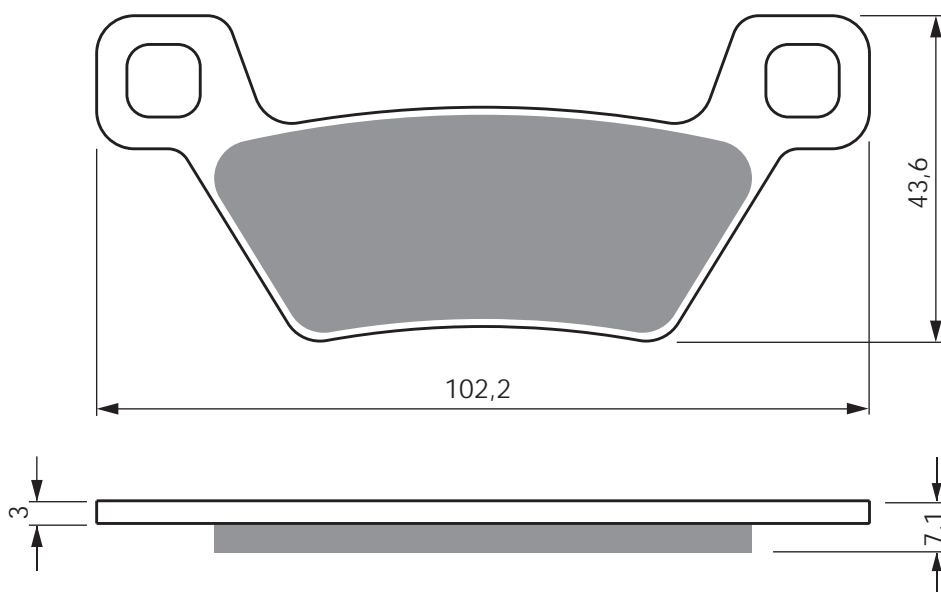

PART NUMBER

314

AD

K5

S3

S33
RACING

KYMCO

MXU	500 i (4x4 IRS)(LAAOCD/CM)	09 - 14 R
MXU	500 i DX	11 - 13 R
MXU	550 i	12 - 15 R
MXU	550 i (4x4 LOF)	13 - 15 R
MXU	700 i (4x4 LOF)	13 - 15 R
UXV	700 i Turf	14 - 15 R

EQUIVALENTS OEM

43105 LFE9 305