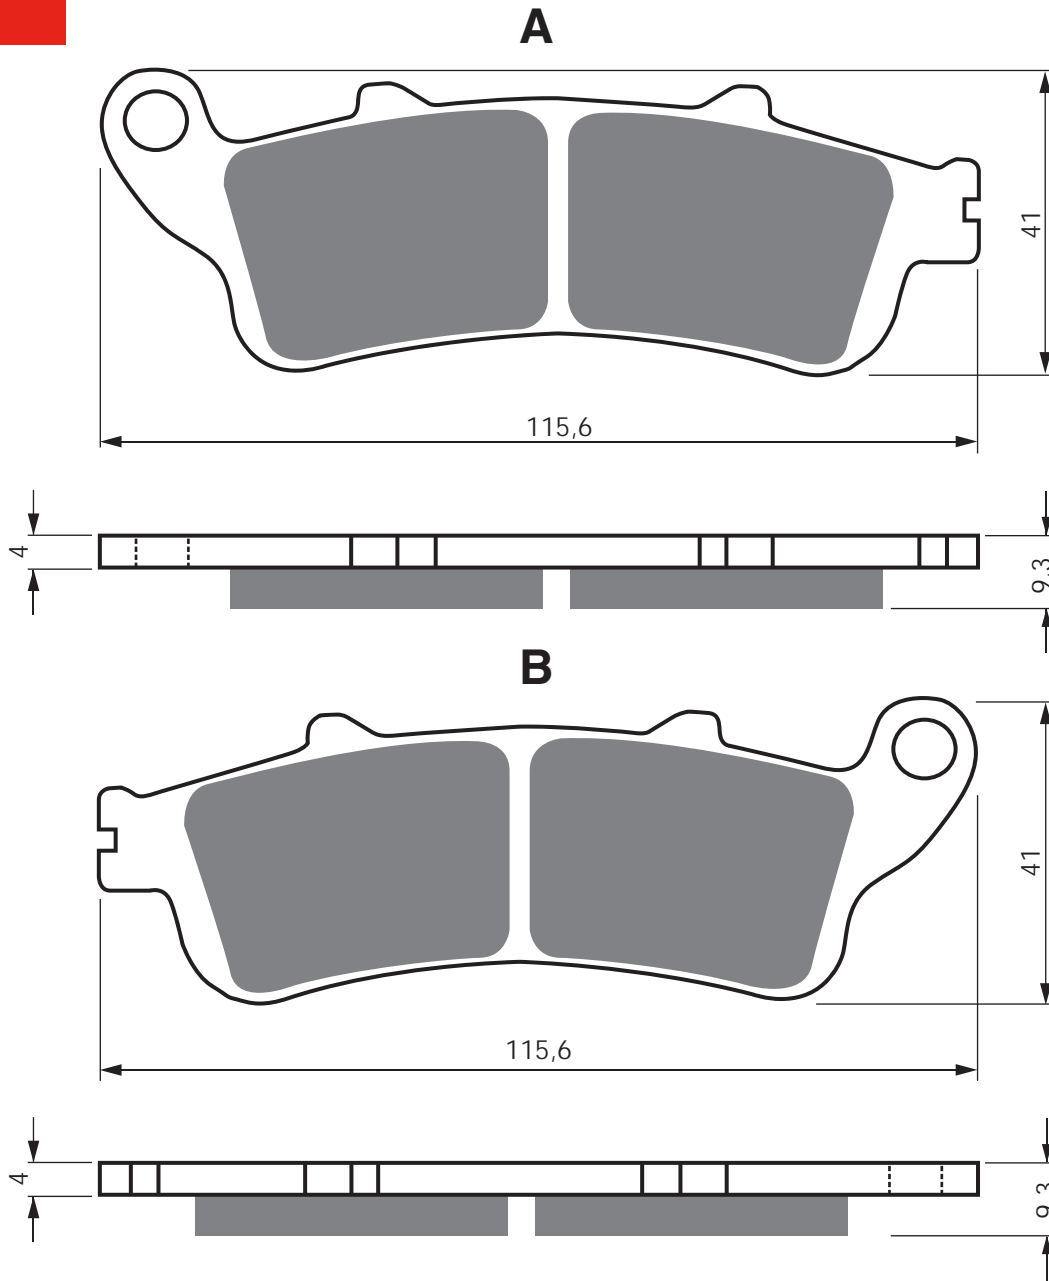

Disc Brake Pads

PART NUMBER

135

AD

S3

S33
RACING

Disc Brake Pads

GARELLI