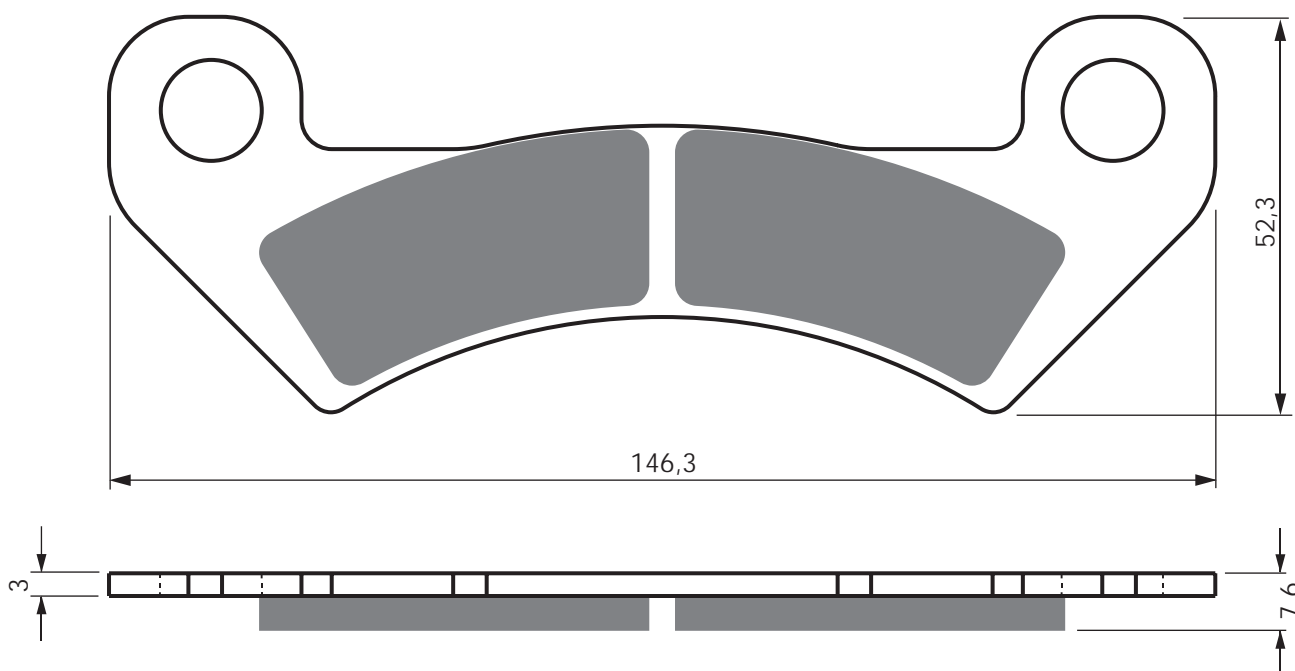

PART NUMBER

347

AD

K1

K5

S3

S33
RACING

JOHN DEERE (SIDE x SIDE)

XUV	625	i Gator (Petrol)	11	F
XUV	825	i Gator (Petrol)	11	F
XUV	855	D Gator (Diesel))	11	F

EQUIVALENTS OEM

AM 14 060 7