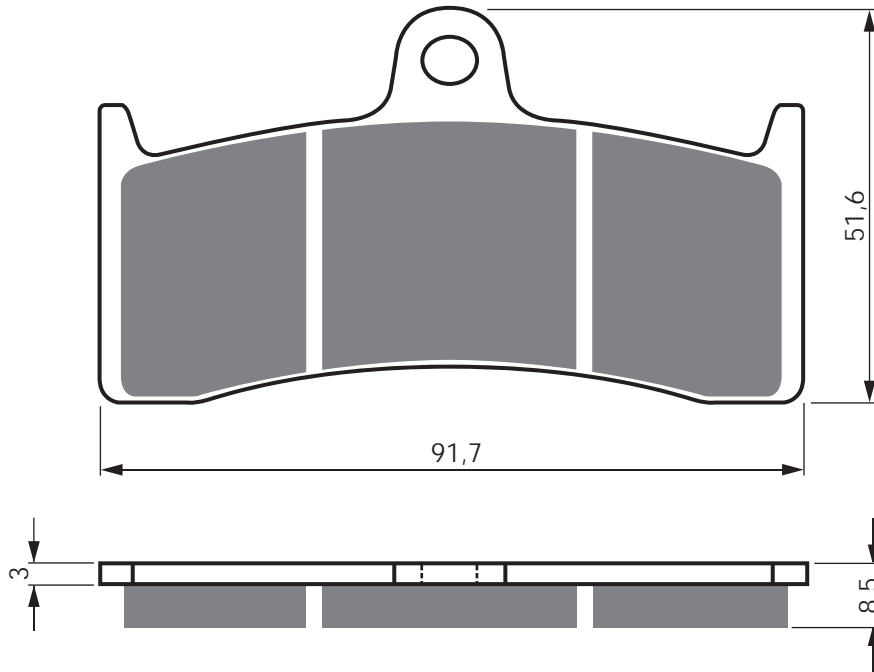

PART NUMBER

126

AD

S3

**S33
RACING**

GP5

GP6

GP7