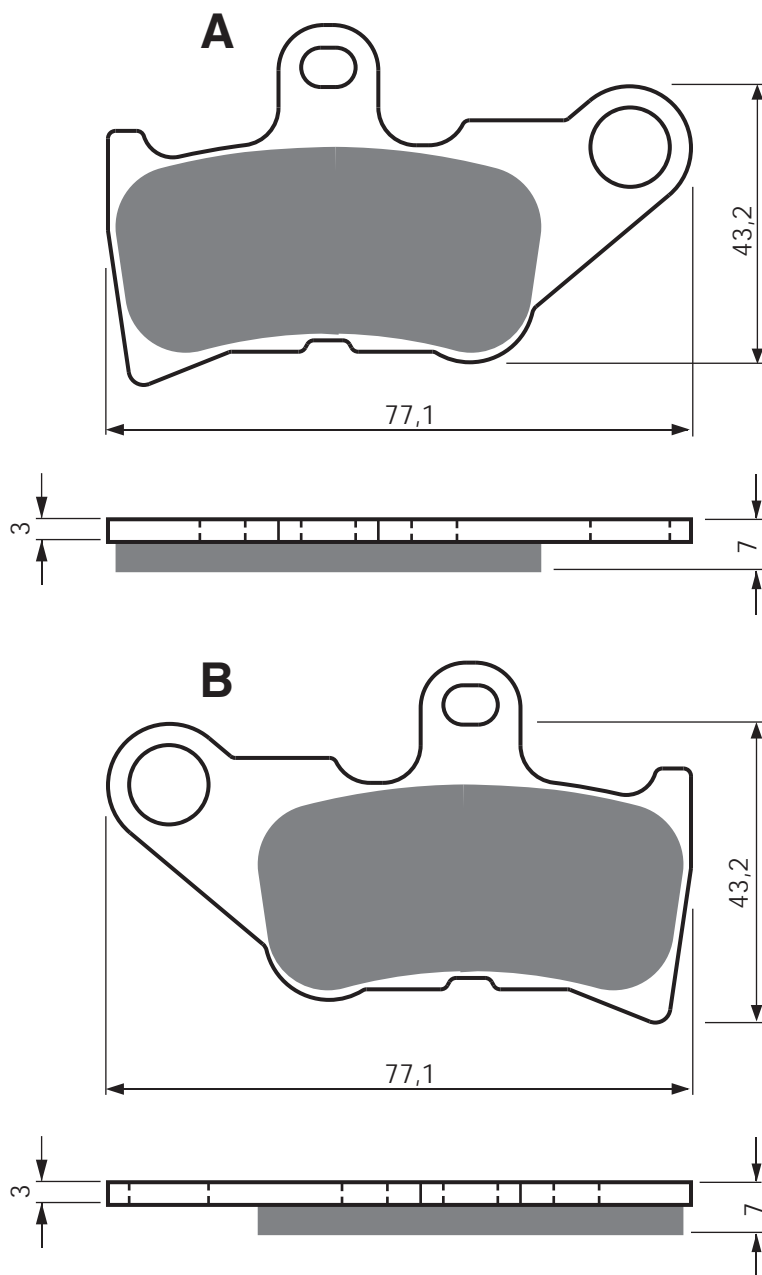

PART NUMBER

224

AD

S3

YAMAHA

CV	50	ZR (SPT1) Evolution	01-02 F
CV	50	(5KN1/2) Jog-Cool Style	00-02 F
MIO	113		05-07 F
MIO	113	Sporty	05-07 F
		113 Nuovo-Z	06-07 F

EQUIVALENTS OEM

5KN W0045 00