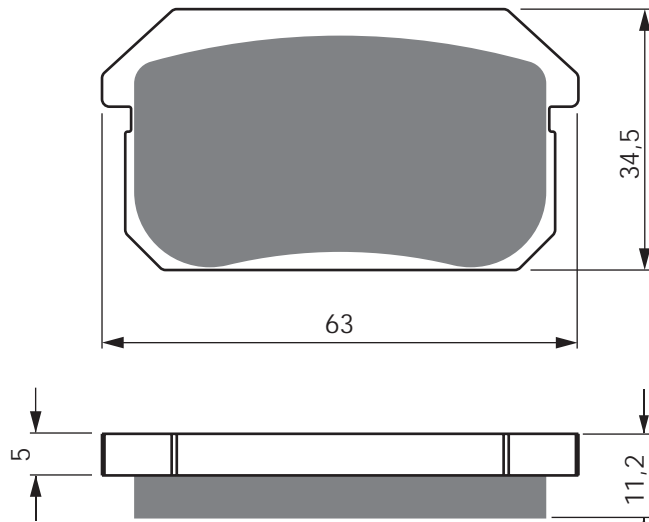

PART NUMBER

283

AD

K1

K5

S3

S33
RACING

A