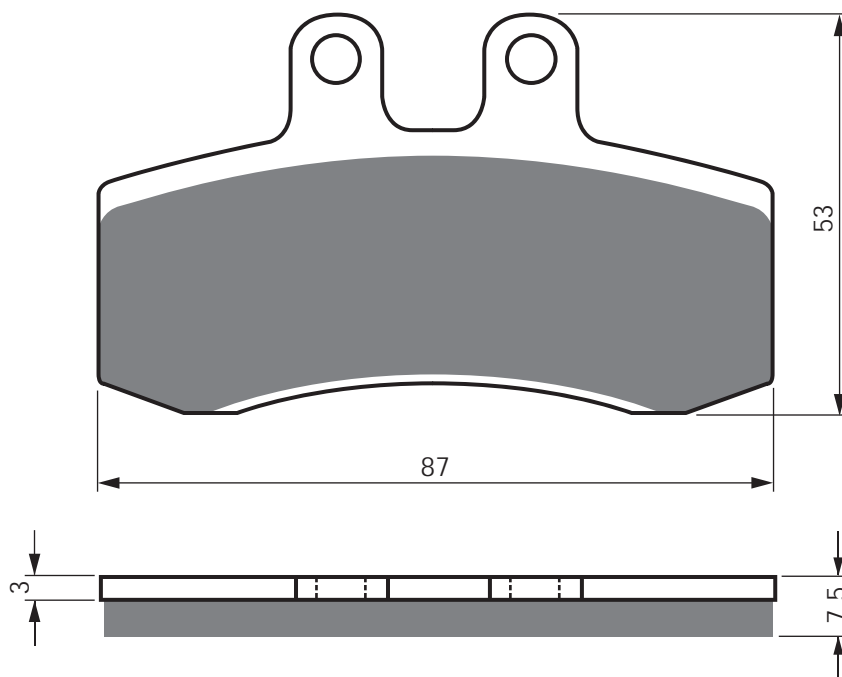

PART NUMBER

105

AD

S3

APRILIA

650 Pegaso 91 – 96 F

MZ/MUZ

Baghira - Forest/Forest HR - 21" front wheel/spoke wheel 96 – 05 F

Baghira - Street Moto - 17" front wheel /spoke wheel 96 – 05 F

Baghira - 21" front wheel/spoke wheel 99 – 05 F

Baghira - Black Panther - 17" front wheel/spoke wheel 96 – 03 F

Mastiff - 21" front wheel/spoke wheel 96 – 05 F

EQUIVALENTS OEM

9022001000