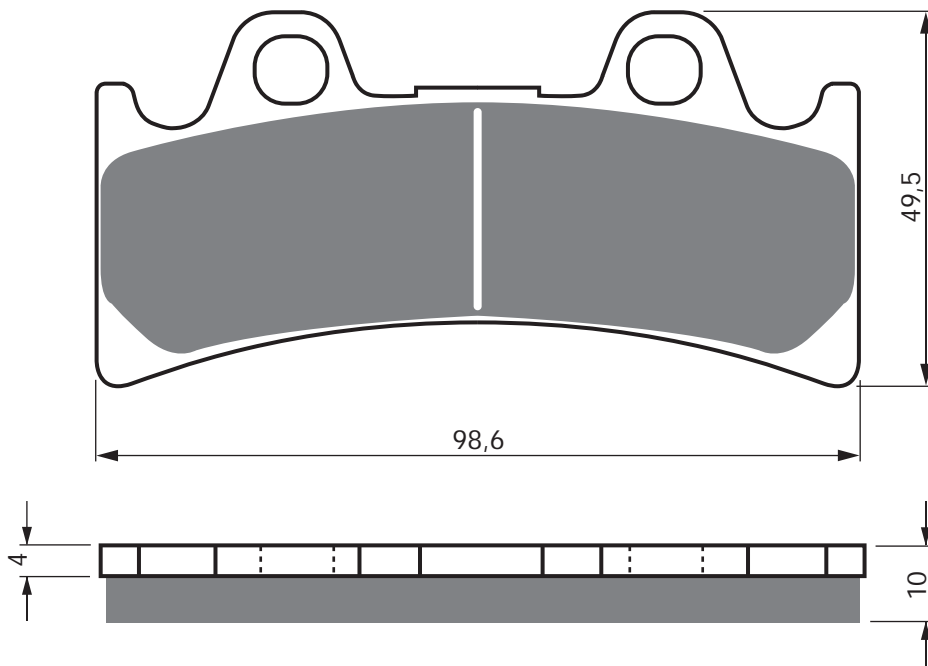

PART NUMBER

054

AD

S3

TRIUMPH

Daytona Super III (3 cyl) 94 – 97 F

YAMAHA

YZF 750 R/SP 93 – 97 F
FZR 1000 EX UP (6 piston caliper) 94 – 95 F

EQUIVALENTS OEM

4FM W0045 00	4FM W0045 10	T2020211	T2020221	T2020218