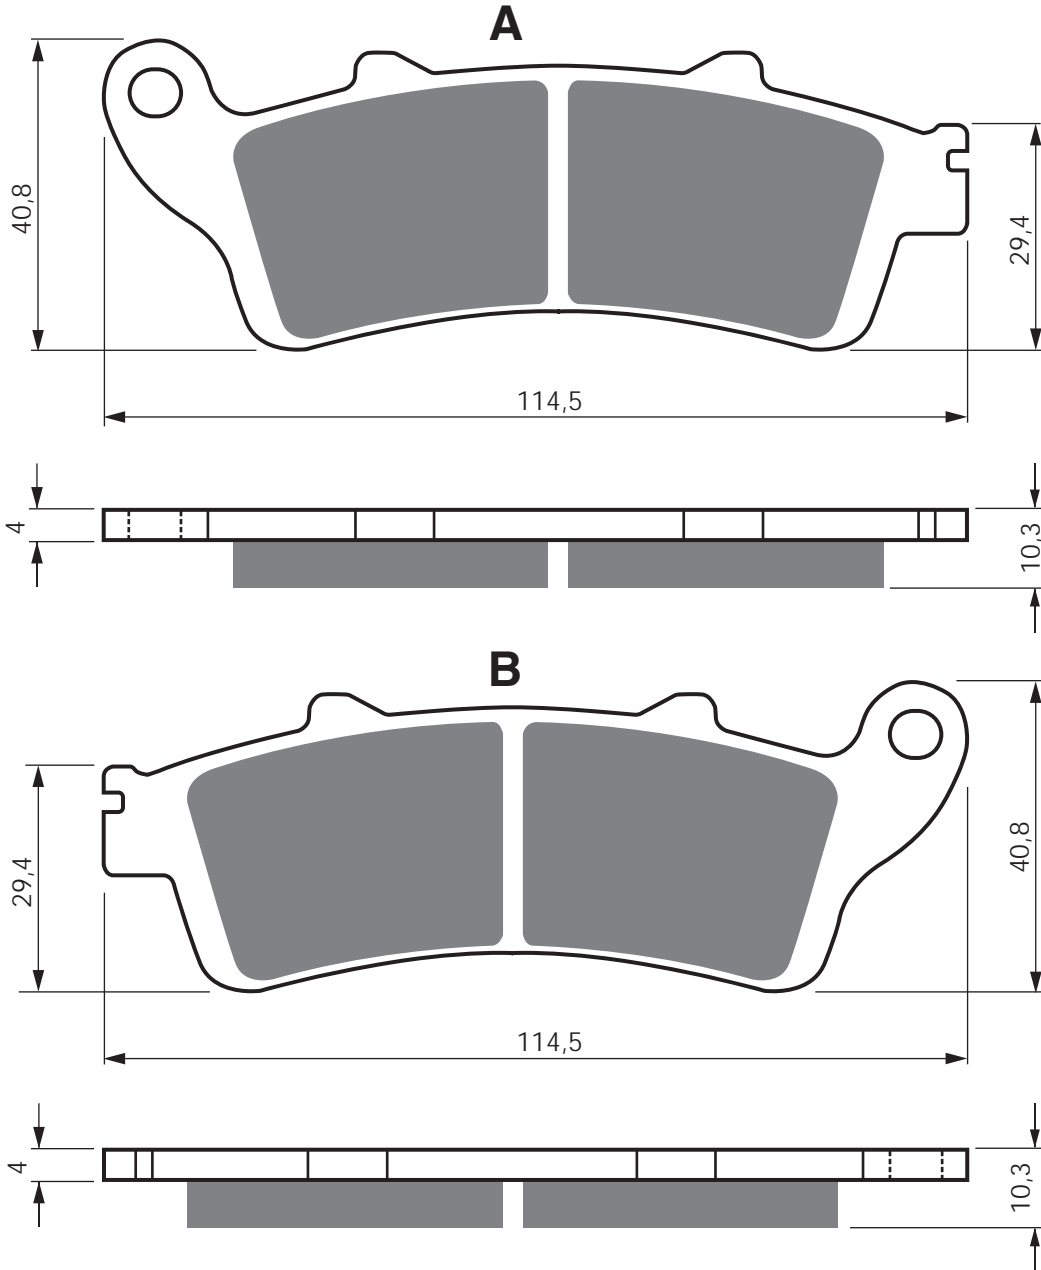

PART NUMBER

327

AD

S3

**S33
RACING**

HONDA

VT	1300 CTA Interstate	15	R
GL	1800 A1-A5	02 - 09	R
GL	1800 6/7/8/9/A Goldwing	06 - 14	R
F6B	Goldwing Bagger (GLF6BAE)	13 - 14	R
F6C	Goldwing (4 Piston calipers) (GLF6ACAE)	14	R

EQUIVALENTS OEM

06435 MCA 006

06435 MCA 016

Disc Brake Pads