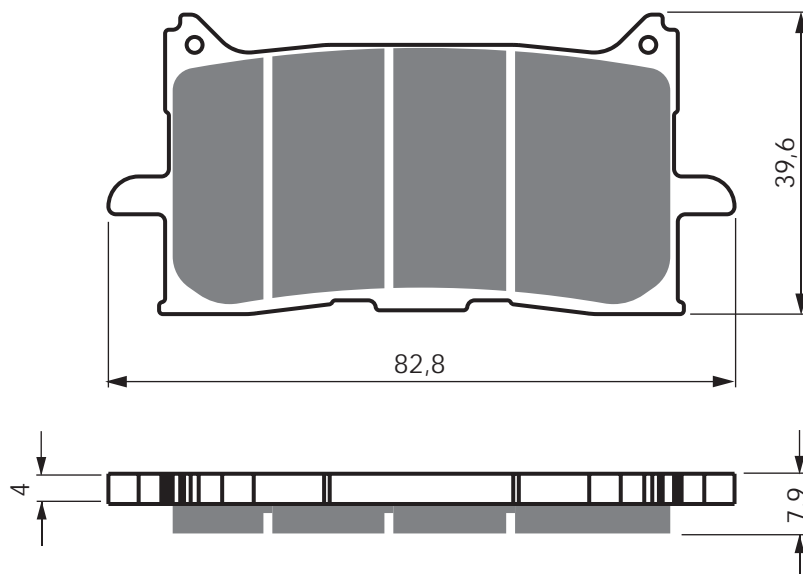

EQUIVALENTS OEM

715 900 379

PART NUMBER

379

AD

K5

S3

S33
RACING