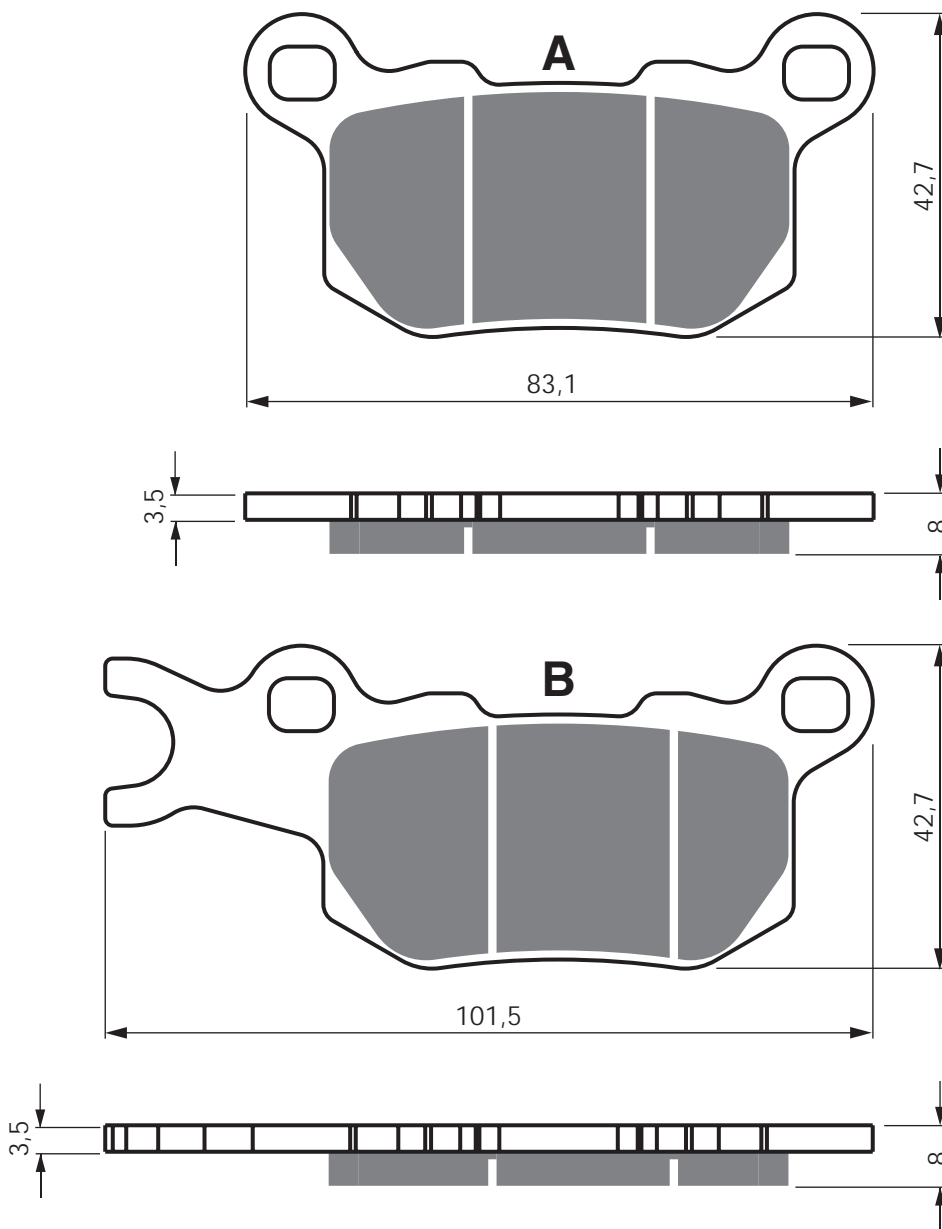

PART NUMBER

375

AD

K1

K5

S3

S33
RACING

CAN-AM

Defender	799	16	R(Left)
Defender	976	16	R(Left)
Defender	799 DPS	16	R(Left)
Defender	976 DPS	16	R(Left)
Defender	976 XT	16	R(Left)
Defender	799 XT	16	R(Left)
Defender	976 XT Cab	16	R(Left)
Defender	799 XT Cab	16	R(Left)

EQUIVALENTS OEM

715 900 382