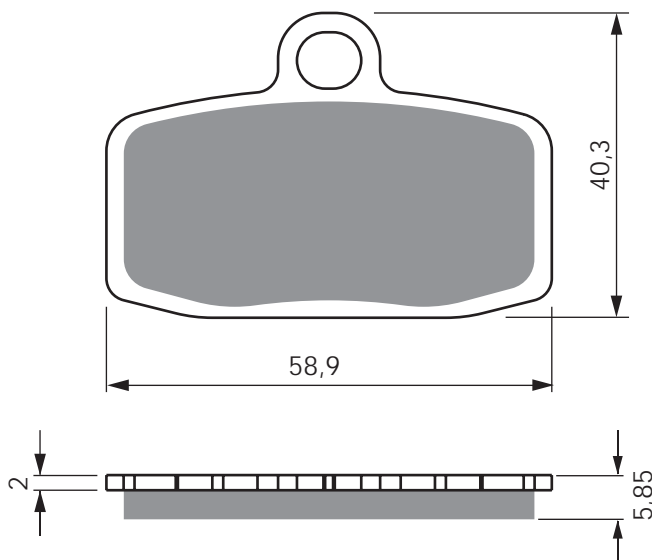

PART NUMBER

308

AD

K5

S3

**S33
RACING**

GAS-GAS

TXT	125	/250/280/300 (For models with formula front caliper/single pin pad fixing)	12	F

SHERCO

ST	80	(2T/Formula Caliper)	13 - 14	F
ST	125	(2T/Formula Caliper)	13 - 14	F
ST	250	(2T/Formula Caliper)	13 - 14	F
ST	290	Cabastany Replica (2T/Formula Caliper)	12	F
ST	290	(2T/Formula Caliper)	13 - 14	F
ST	305	(2T/Formula Caliper)	13 - 14	F

JOTAGAS

JTG	JT		12	F

EQUIVALENTS OEM

470 13 030 000	BT 60000 63012	4252