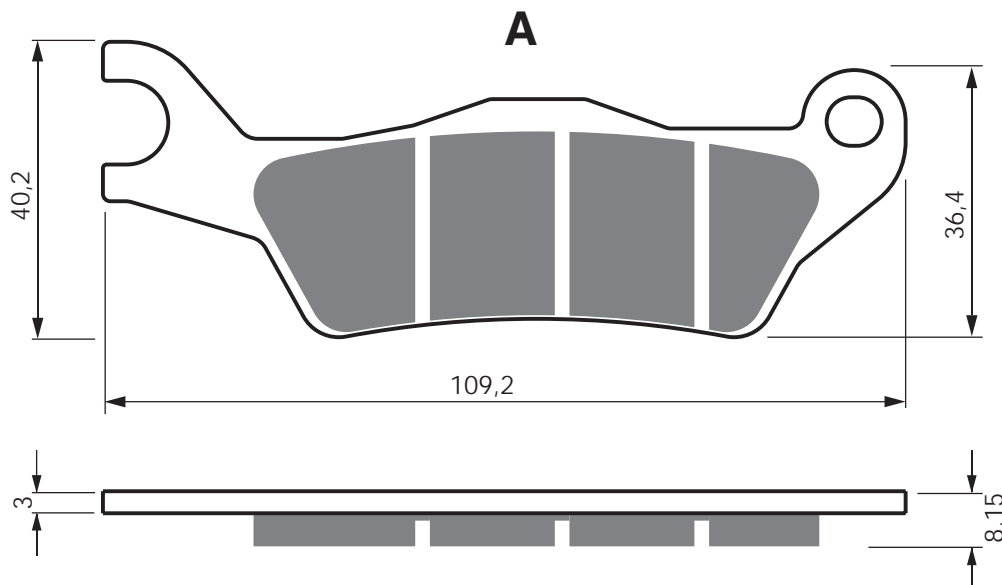

PART NUMBER

351

AD

S3

SUZUKI

GS 150 R South Africa 15

EQUIVALENTS OEM

59301-30810-000