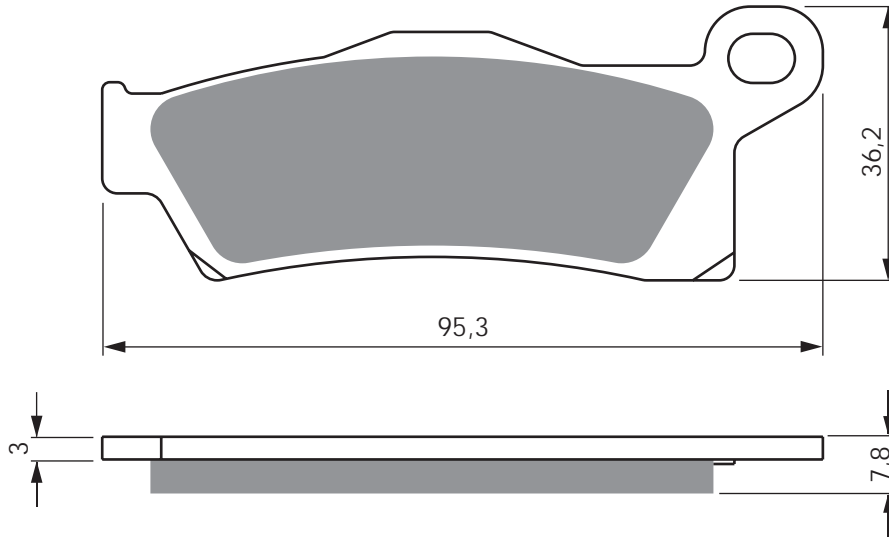

PART NUMBER

309

AD

K1

K5

S3

**S33
RACING**

A