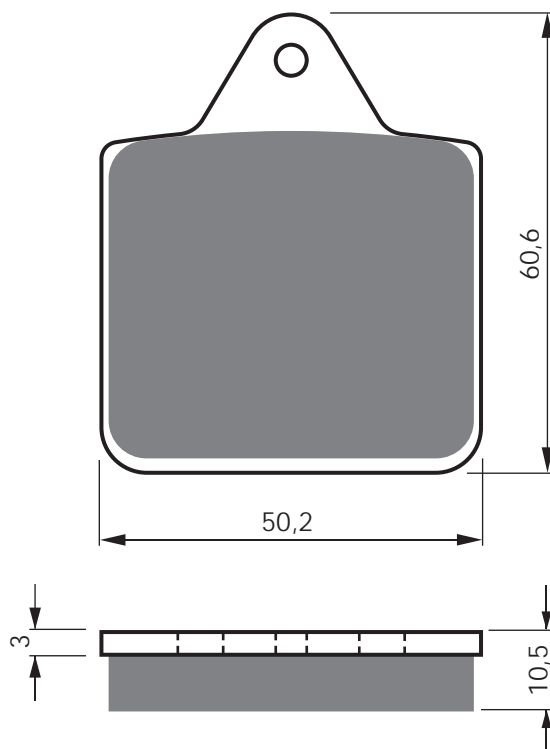

EQUIVALENTS OEM

8000 82748

PART NUMBER

236

AD

K1

K5

S3