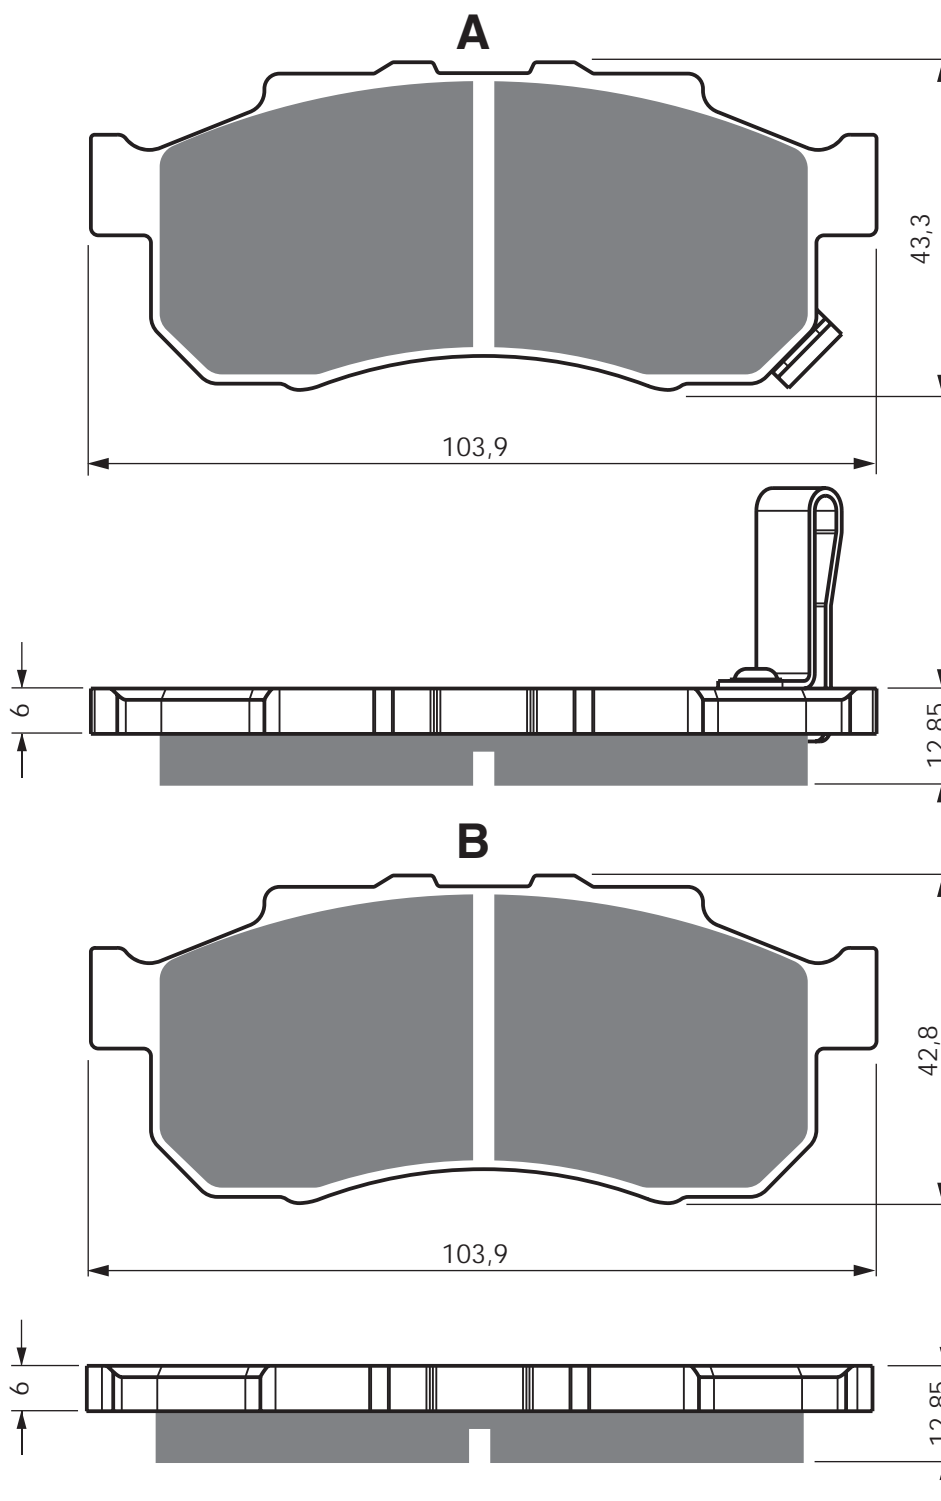

PART NUMBER

339

AD

K1

K5

S3

S33
RACING

HONDA

MUV 700 9 Big Red Side x Side 09 F(left)

EQUIVALENTS OEM

06451 HL1 A01

Disc Brake Pads