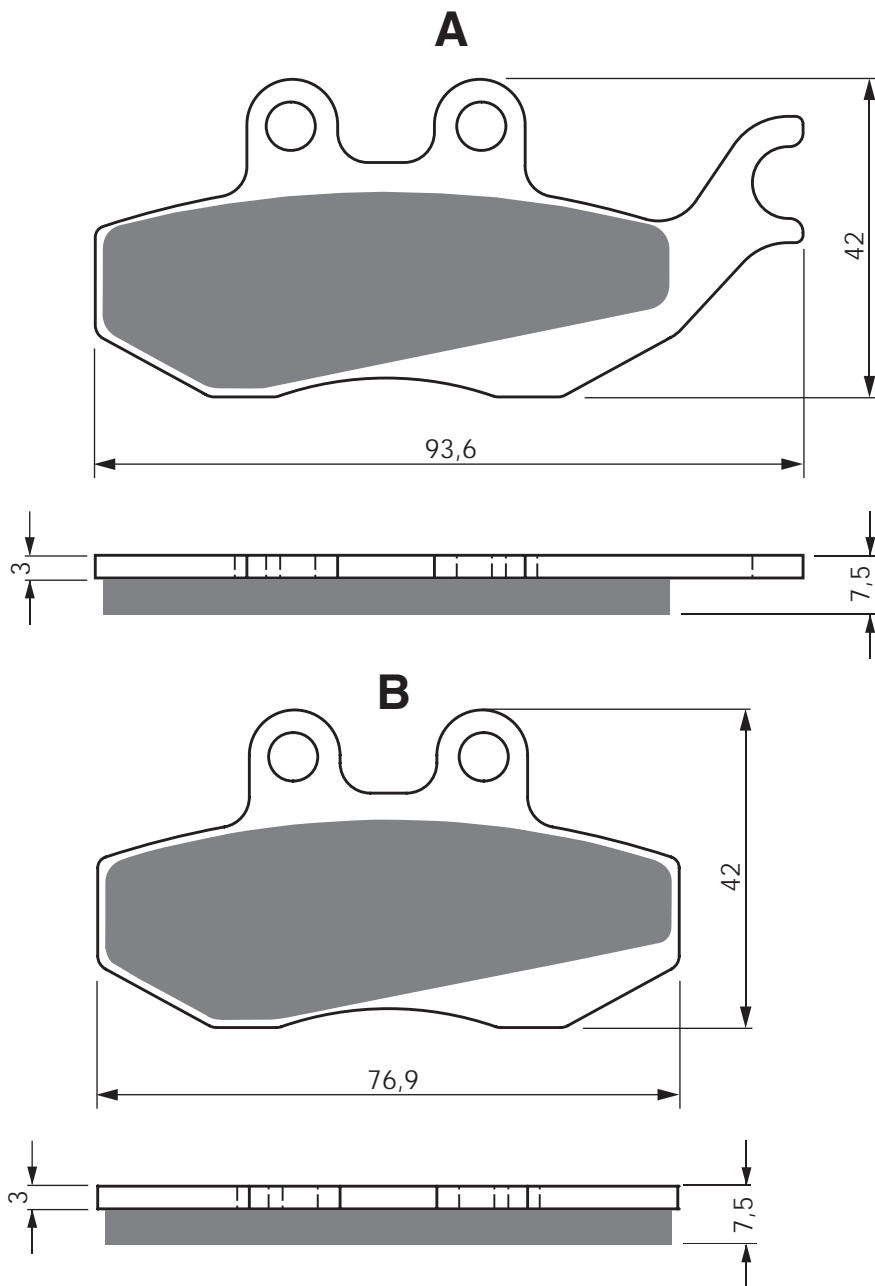

PART NUMBER

215

AD

S3

ITALJET

250 Jupiter	02-03 R
RIEJU	
NKD 50	07 F
RS2 50 Matrix	02-08 F
RS3 50	11-15 F
RS3 50 Pro	11-15 F
RS2 125	06-08 F
RS3 125	11-15 F
NKD 125	06-07 F

TRIUMPH

Sprint	93	F (Right)
750 Trident	92-98	F (Right)
885 Tiger	92-97	F (Right)
900 Trident	92-98	F (Right)
900 Thrrophy	92-93	F (Right)
1200 Thrrophy	92-93	F (Right)

EQUIVALENTS OEM

4716610

00009307000