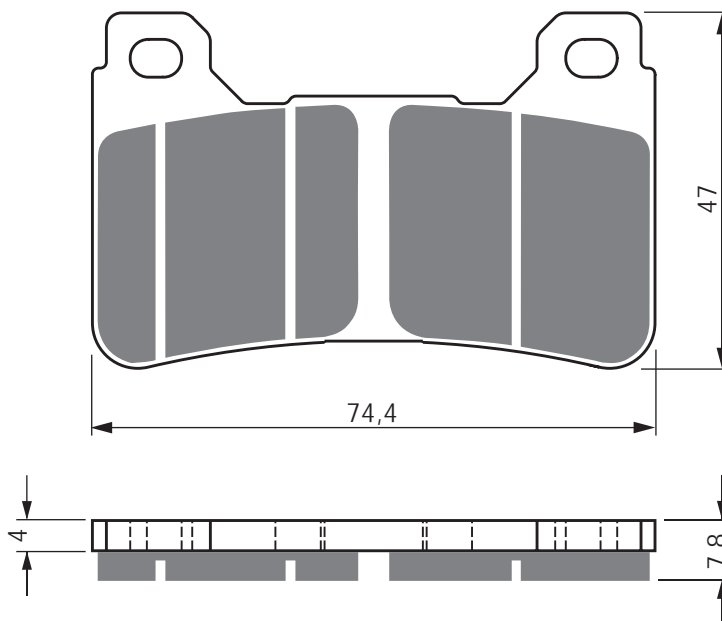

PART NUMBER

214

AD

S3

**S33
RACING**

GP5

GP6

GP7

HONDA

CBR	600	RR5/RR6/RR7/RR8/RR9/RAA/RRB/RRC/RRD (Radial Caliper)	05 – 14	F
CBR	600	RA9/RAA/RAB/RAC/RAD/RAG (C - ABS)	09 – 16	F
CBR	600	RR Hannspree	08	F
VFR	800	FA	14 – 16	F
VFR	800	X Crossrunner	15	F
VFR	800	XA (Crossrunner/ABS)	15 – 16	F
CBR	1000	RR4/RR5/RR6/RR7/RR8/RR9/RRA/RRB/RRC/RRD/RRE/RRF/RRG Fireblade Non ABS	04 – 16	F
CBR	1000	RA9/RAA/RAB/RAC/RAD/RAE/RAF/RAG (C - ABS) Fireblade	09 – 16	F
CB	1000	R9/RA/RB/RC/RD/RE/RF Non ABS Model	09 – 15	

EQUIVALENTS OEM

06455 MEL 003

06455 MEL 013

06455 MFJ D01

06455 MEL D22

06455 MJF D02

107 A486 48