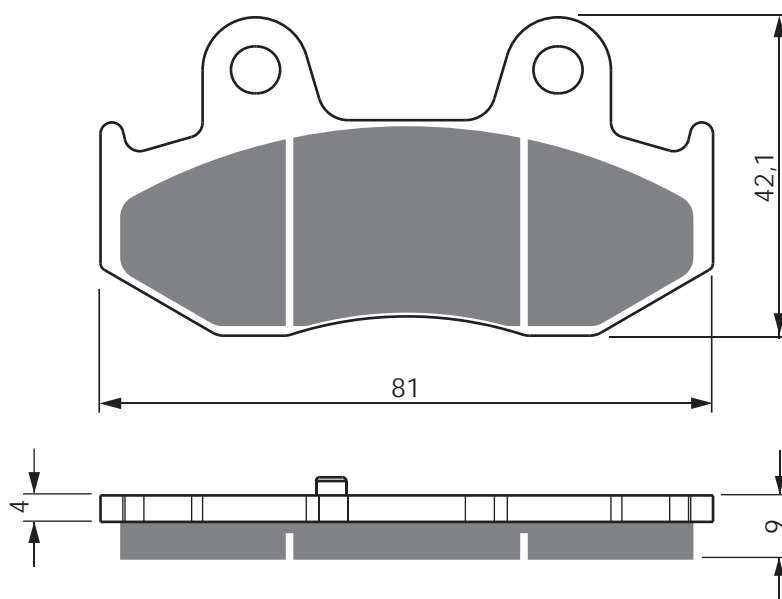

PART NUMBER

267

AD

S3

SUZUKI

AN	250	K1/K2 Burgman	01 - 02 R
AN	400	K1-K6 Burgman/Skywave	01 - 06 R

EQUIVALENTS OEM

69100 14860

69100 14890