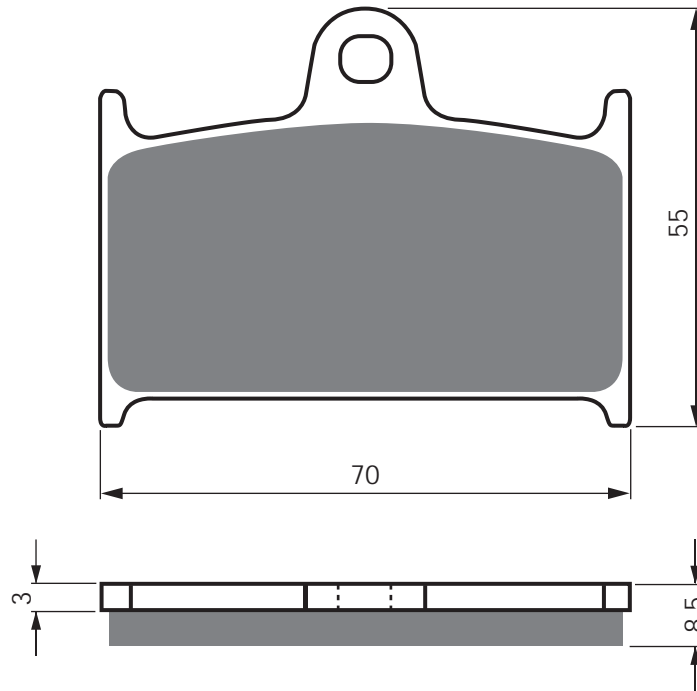

AD

S3

**S33
RACING**

MZ

1000 S	03 – 07 F
1000 SF	05 – 07 F
1000 SFX	07 F
1000 ST	07 F

SUZUKI

GSXR 400 RL/RM/RN/RP/RS (GK76A)	90 – 95 F
GSXR 750 J/K/L/M/WN/WP	88 – 93 F
GSXR 750 RG	86 F
RF 900 RR/RS/RS2/RT/RV/RW	94 – 98 F
GSXR 1100 K/L/M/N	89 – 92 F
GSF 1200 T/ST/V/SV/W/SW/X/SX/S/SY, Bandit'	96 – 00 F
GSF 1200 SAV ABS Bandit	97 F

TRIUMPH

595 T Daytona	97 F
600 Daytona	03 – 04 F
650 Daytona	05 F
600 Speedfour	02 – 05 F
TT 600	00 – 03 F
750 Daytona	92 F

900 Daytona	93 – 96 F
900 Trophy	94 – 01 F
955 i Daytona	98 – 04 F
955 i Daytona (From VIN 13251) (5 bolt front disc single sided s/arm)	01 – 04 F
955 Speed Triple	94 – 01 F
955 Speed Triple	02 – 04 F
955 i Sprint ST Front disc with offset/6 bolt fixing	99 – 04 F
1050 i Sprint ST (Non ABS) Front disc with zero offset	11 – 12 F
1050 Sprint ST (5 spoke wheel/ non ABS model/5 bolt disc with offset)	05 – 10 F
1050 Sprint ST (5 spoke wheel/ ABS model 5 bolt fixing disc with offset)	05 – 10 F
1000 Daytona	92 F
1200 Daytona	93 – 98 F
1200 Trophy	94 – 01 F
2300 Rocket III	04 – 09 F
Rocket III Classic	07 – 09 F

Rocket III Touring	08 – 14 F
Rocket III Roadster - ABS	10 – 15 F
Rocket X	15 F
Sprint	94 – 98 F
1050 Sprint GT SE (ABS)	10 – 15 F
Sprint RS	99 – 04 F
1200 Tiger Explorer	12 – 15 F
1200 Tiger Explorer XC	13 – 15 F
1597 Thunderbird	09 – 15 F
1699 Thunderbird Commander	14 – 15 F
1699 Thunderbird LT	14 – 15 F
1699 Thunderbird Storm	11 – 15 F
Thunderbird Nightstorm	15 F

YAMAHA

TZ 125	94 – 97 F
TZ 250	89 – 02 F
FZR 750 R,0W01"	89 – 90 F

EQUIVALENTS OEM

2020073 T0301	T2020193	T2020245	T2020246	59100 33830	59100 40810	59130 17C00
59130 33C00	59130 33C10	59130 40C00	59300 17810	59300 17811	3FV W0045 00	3LC 25811 00
3MW W0045 00	3TC W0045 00	9024020000