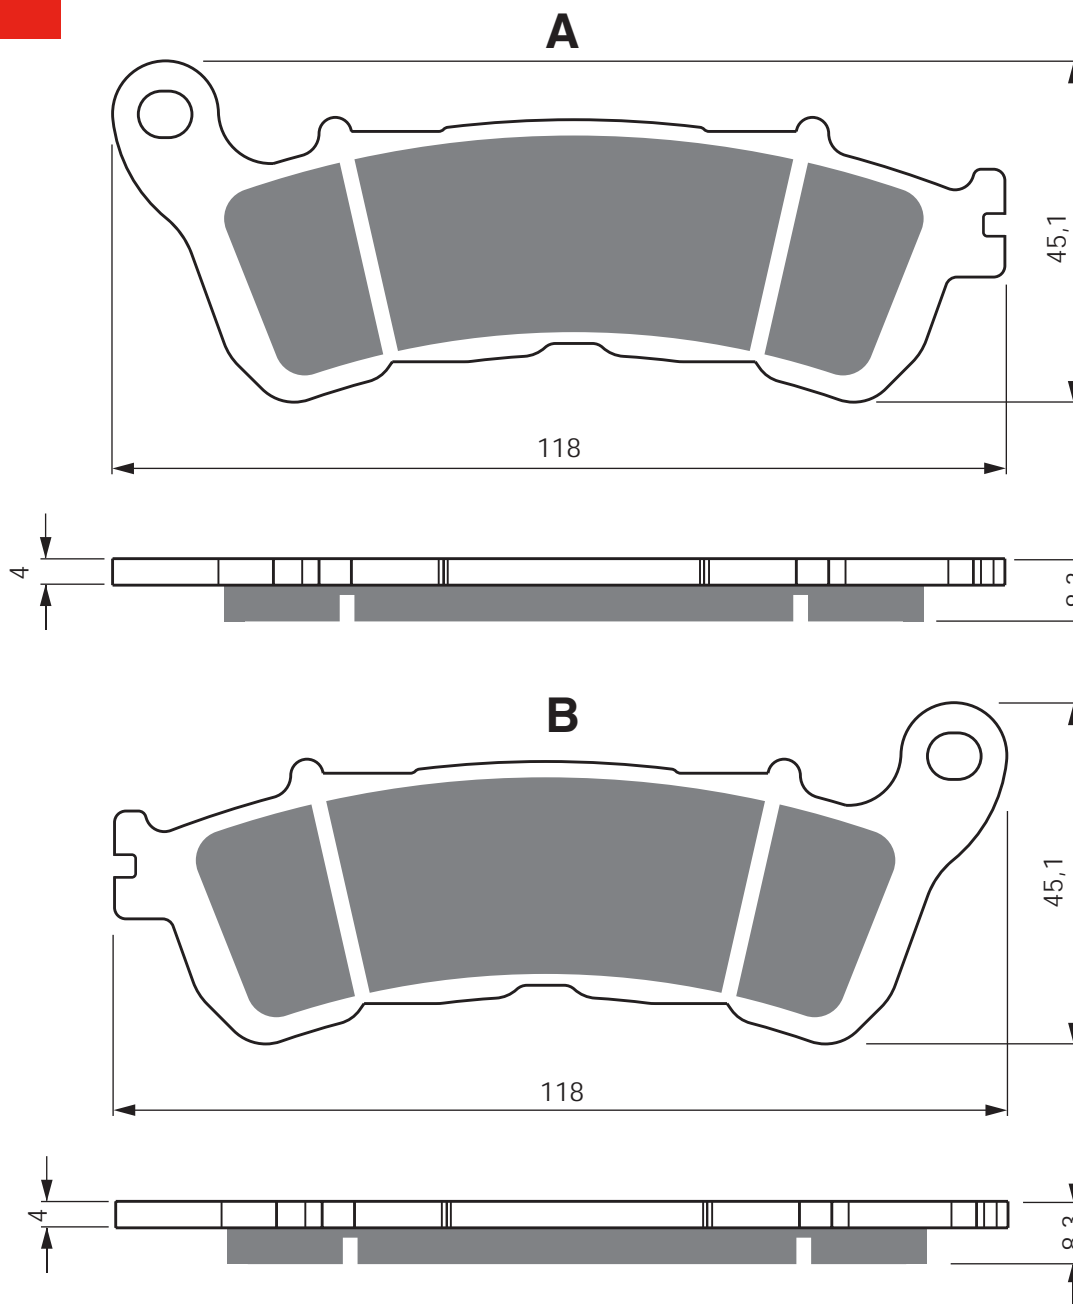

PART NUMBER

257

AD

S3

S33
RACING

GP5

GP6

GP7

HONDA

FES	125	A7/A9/AA S-Wing	07 - 15	F
FES	125	7/9/A S-Wing (Non ABS Model)	07 - 13	F
SH	125	i 9/A/B Fuel Injection	09 - 12	F
SH	125	i RA (Fuel injection/rear disc model)	10 - 14	F
SH	125	i (3 Piston Caliper/ABS)	14 - 16	F
FES	150	7/9/A S-Wing	07 - 13	F
FES	150	A7/A9/A (S-Wing) ABS Model	07 - 13	F
SH	150	i 9/A/B Fuel Injection	09 - 12	F

SH	150	RA Fuel Injection (Rear disc)	10 - 14	F
SH	150	i (3 Piston Caliper/ABS)	14 - 16	F
CBR	250	RAB/RAC (ABS)	11 - 13	F
NSS	250	EX5/EX7/EX8 (ABS) Forza EX	05 - 08	F
NSS	250	AX5/AX6/A7 (ABS) Forza Z	05 - 07	F
NSS	250	X5/X7/X8 Forza	05 - 08	F
PS	250	5/6 Big Ruckus	05 - 06	F
NSS	300	AD Forza	13 - 15	F
NSS	300	AD Forza	15	F
NSS	300	AD Forza (ABS)	13 - 16	F
NSS	300	D Forza (NON ABS)	13 - 15	F

SH	300	i 7/8/9/A/B (Non ABS)	07 - 12	F
SH	300	i A7/A8/A9/AA/AB/AC (ABS model)	07 - 13	F
SH	300	i R8/R9/RA (Non ABS)	08 - 10	F
SH	300	i AR8/AR9/ARA (ABS Model)	08 - 10	F
SH	300	i ABS	14	F
SW-T	400	(FJS 400 D9)	09	F
SW-T	400	(FJS 400 A9/AB ABS Model)	09 - 14	F
CBF	500	A4/A5/A6 (ABS)	04 - 07	F
CB	600	FA7/FAB/FA9/FAA/FAB Hornet (ABS)	07 - 13	F

Disc Brake Pads