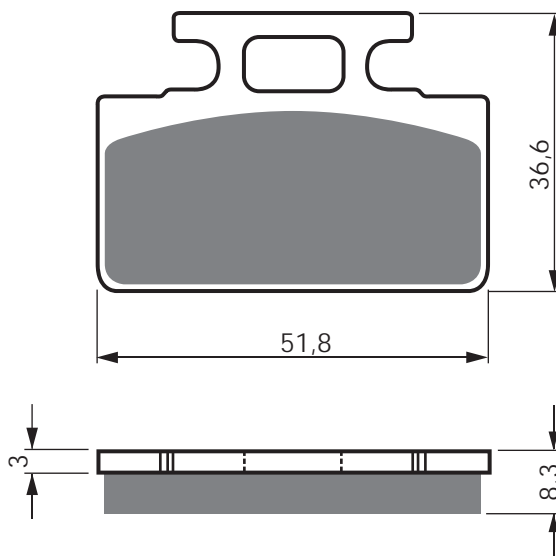

AD

K5-LX

S3

**S33
RACING**

HONDA

RS	125 /250	88 - 07 R
NSF	250 R	12 - 13 R

MORIWAKI/HONDA

MD	250 H/S	08 - 13 R

GO CCIA (EL. SCOOTER)

	Sunday	12 - 15 F

SYM

	50 /100 Cinderella	99 - 00 F
DD	50 (2T)	02 - 12 F
	50 Mio	05 - 15 F
	50 Tonik (4T)	11 - 15 F
	100 Mio	05 - 15 F
	E W00 Electrico	11 F
	110 Tonik (4T)	11 - 13 F
	125 Tonik (4T)	11 - 14 F
	E-Virid (Electric) Deluxe	12 - 15 F
	E-Symmetry	12 - 13 F

EQUIVALENTS OEM

43105 NF5 611	43105 NF5 612	45105 GH9 710	45105 GM9 741	45105 GM9 742	45105 GM9 743	45105 GM9 743A

Disc Brake Pads