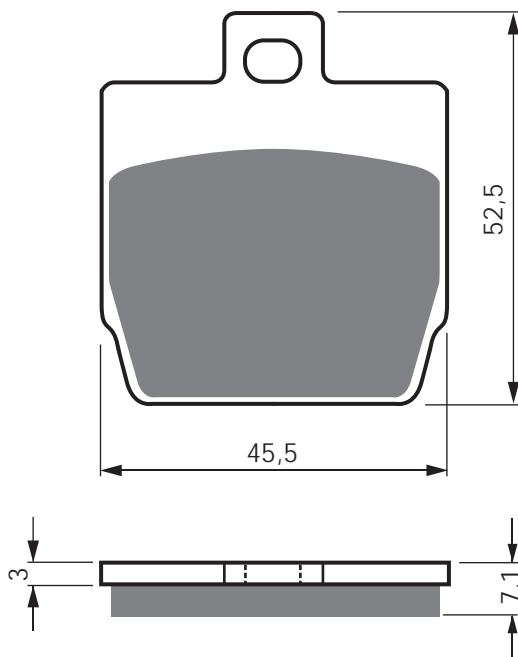

PART NUMBER

128

AD

S3

YAMAHA

		Aerox 4 (NS 50 F 1 GB)	15	R
		Aerox 4 (NS 50 F)	14 – 16	R
NS	50	Aerox R (1PH1)	13 – 15	R
NS	50	Aerox R Naked (1PL1)	13 – 15	R
NS	50	Aerox R (2T)	13 – 16	R
NS	50	N Aerox R Naked (2T)	13 – 16	R
YQ	50	Aerox R/Aerox	97 – 16	R
EW	50	Slider	00 – 05	F

MBK

EW	50	Stunt	00 – 06	F
EW	50	Stunt Naked	05 – 10	F
YQ	50	Nitro	97 – 10	R
YQ	50	Nitro Naked	06 – 10	R

EQUIVALENTS OEM

5BR F5811 00	5BR FS811 10	1PH F5806 00

Disc Brake Pads