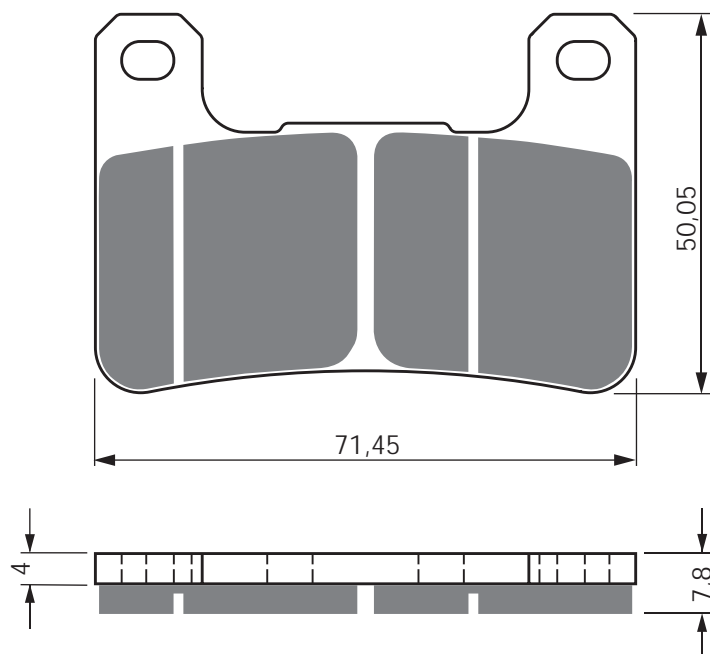

AD

S3

**S33
RACING**

GP5

GP6

GP7

KAWASAKI

ZX10R	1000 (ZX 1000 E8F/E9F/FAF)	08 – 10 F
ZX10R	1000 ABS (ZX 1000 KBF/KCF/KDF/KEF/KFF)	11 – 15 F
ZX10R	1000 (ZX 1000 JBF/JCF/JDF/JEF/JJF)	11 – 15 F
ZX10R	1000 30th Anniversary Edition Non ABS (ZX 1000 JFFA)	15 F
ZX10R	1000 30th Anniversary Edition ABS (ZX 1000 KFFA)	11 – 15 F
Z	1000 (ZR 1000 DAF/DBF/DCF/DDF/FEF/FFF)	10 – 15 F
Z	1000 ABS (ZR 1000 EAF/EBF/ECF/EDF/GEF/GFF)	10 – 15 F
Z	1000 SX (ZX 1000 HBF/HCF/HDF) (ABS)	11 – 13 F
Z	1000 SX (ZX 1000 GBF/GCF/GDF) (Non ABS)	11 – 13 F

Z	1000 SX (ZX 1000 LEF/LFF/LGF) (Non ABS)	14 – 16 F
Z	1000 SX (ZX 1000 MEF/MFF/MGF) (ABS Model)	14 – 16 F
Z	1000 SX Tourer	14 F
Z	1000 Special Edition (ZR 1000 GEFA)	14 F
Z	1000 (ZR 1000 GEF)	14 F
Z	1000 Black Edition (ZR 1000 DCFA/DDFA/FEFA)	12 – 15 F
Z	1000 EAF/EBF/ECF/ECFA/EDF/EDFA (ABS/300mm Discs)	10 – 13 F
Z	1000 FEF/FEFA/FFF/FGF (Non ABS/310mm Discs)	14 – 16 F

SUZUKI

GSXR	600 K4/K5/K6/K7/K8/K9/L0	04 – 10 F
GSXR	750 K4/K5/K6/K7/K8/K9/L0	04 – 10 F
DL	1000 AL4/AL5 V-Strom ABS	14 – 15 F
GSXR	1000 K4/K5/K6/K7/K8/K9/L0/L1	04 – 11 F
GSX	1300 RK8/RK9/K9/RL0/RL1/RL2 Hayabusa	08 – 12 F
M	1800 R (VZR 1800 K6/K7/K8/K9) Intruder - Handlebar Cowling	06 – 09 F
M	1800 R2 (VZR 1800 NK8/NK9) Intruder - No Handlebar Cowling	08 – 09 F
M	1800 R2 (VZR 1800 ZK7/ZK8/ZL1/ZL2) Intruder - With Handlebar Cowling	07 – 13 F
VZR	1800 K6/K7/K8 (M 1800 R Intruder)	06 – 09 F
VZR	1800 RZK8 Intruder M1800 R2/M109 R2	08 – 09 F
VZR	1800 BL4 M1800 RB	14 F

EQUIVALENTS OEM

43082 0091	59100 29820	59100 29840	59100 29850	59100 47890	43082 0113	107 A486 51
43082 0144	43082 0147					

Disc Brake Pads