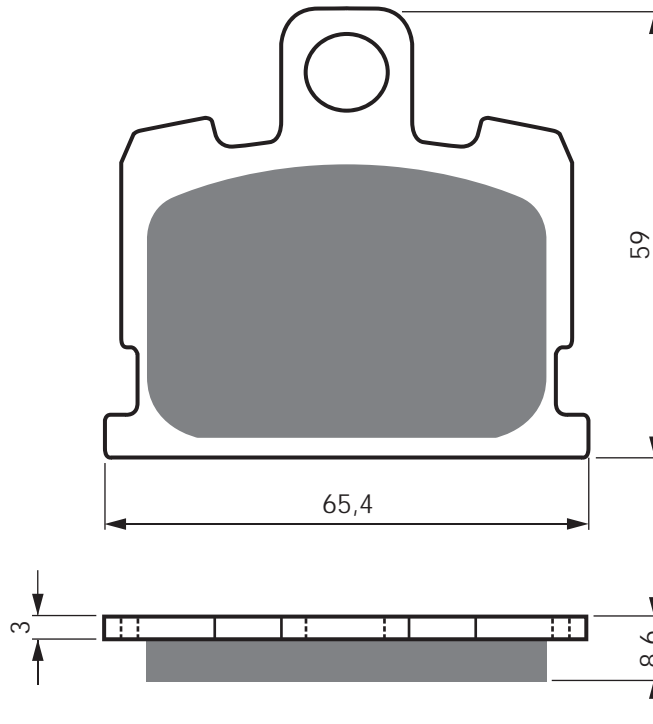

PART NUMBER

151

AD

S3

YAMAHA

RD	50	MX/RD 50	81 - 87	F
RD	80	(Air Cooled)	82	F
RD	250		80 - 83	F
RZ	250	(4L3)		F
RD	350	LX	81 - 82	F
XJ	550		81 - 84	F

XJ	550	H/J/K Maxim	81 - 83	F
XJ	550	RH/RJ/RK Seca	81 - 83	F
XJ	750		82 - 84	F
XJ	750	RF/RJ/RK Seca	81 - 83	F
XS	1100	S	81	F

EQUIVALENTS OEM

23W W0045 01	23W W0045 10	4L3 W0045 00	4L3 W0045 10	4W1 W0045 00	4W1 W0045 10	4W1 W0045 20
4W1 W0045 30