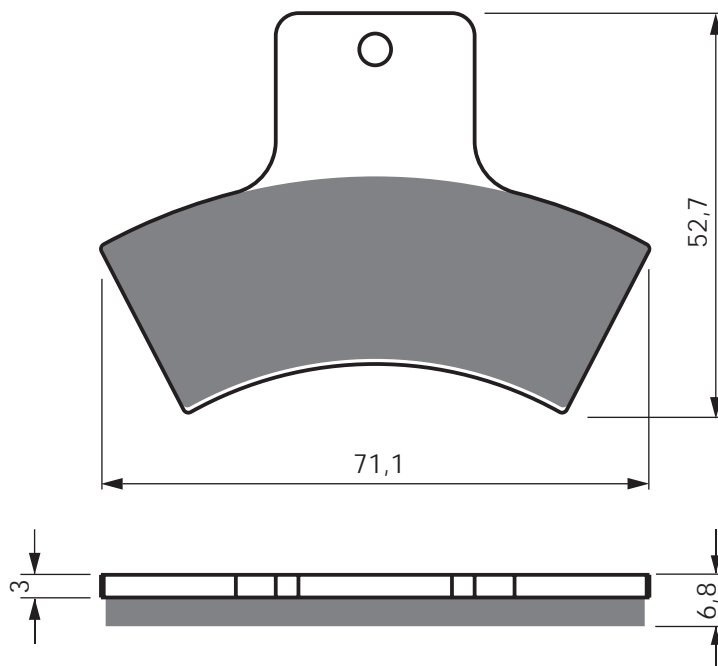

Disc Brake Pads

PART NUMBER

179

AD

K1

K5

S3

POLARIS