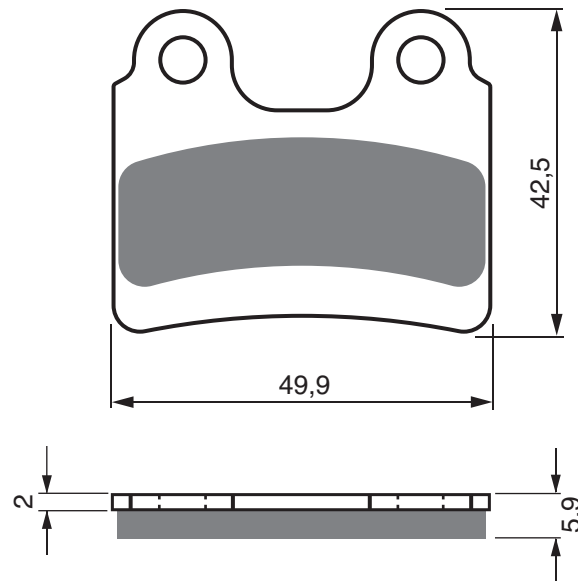

PART NUMBER

198

AD

K1

K5

S3

**S33
RACING**

AJP