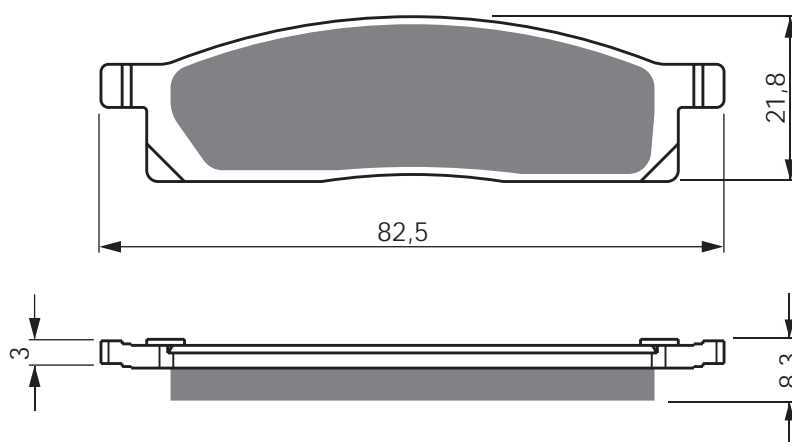

YAMAHA

DT	50	LC	98	F
YZ	80	S/T/U/W/E/F/LWF/LWG/G/ LWH/H/LWJ/J/LWK/K/L/LWL/ LWM/M/N/LWN	86 - 01	F
YZ	85	(2T - Small Wheel F 17"/R 14")	02 - 15	F
YZ	85	(2T - Big Wheel F 19"/R 16")	02 - 16	F
TT-R	125	LWM/LWN/LWP/LWR/LWES/ LWS/LWET/LWT/LV/LEV/LEW/ LEX/LEY/LWEZ/LWEA/LWED/ LWEE	00 - 14	F