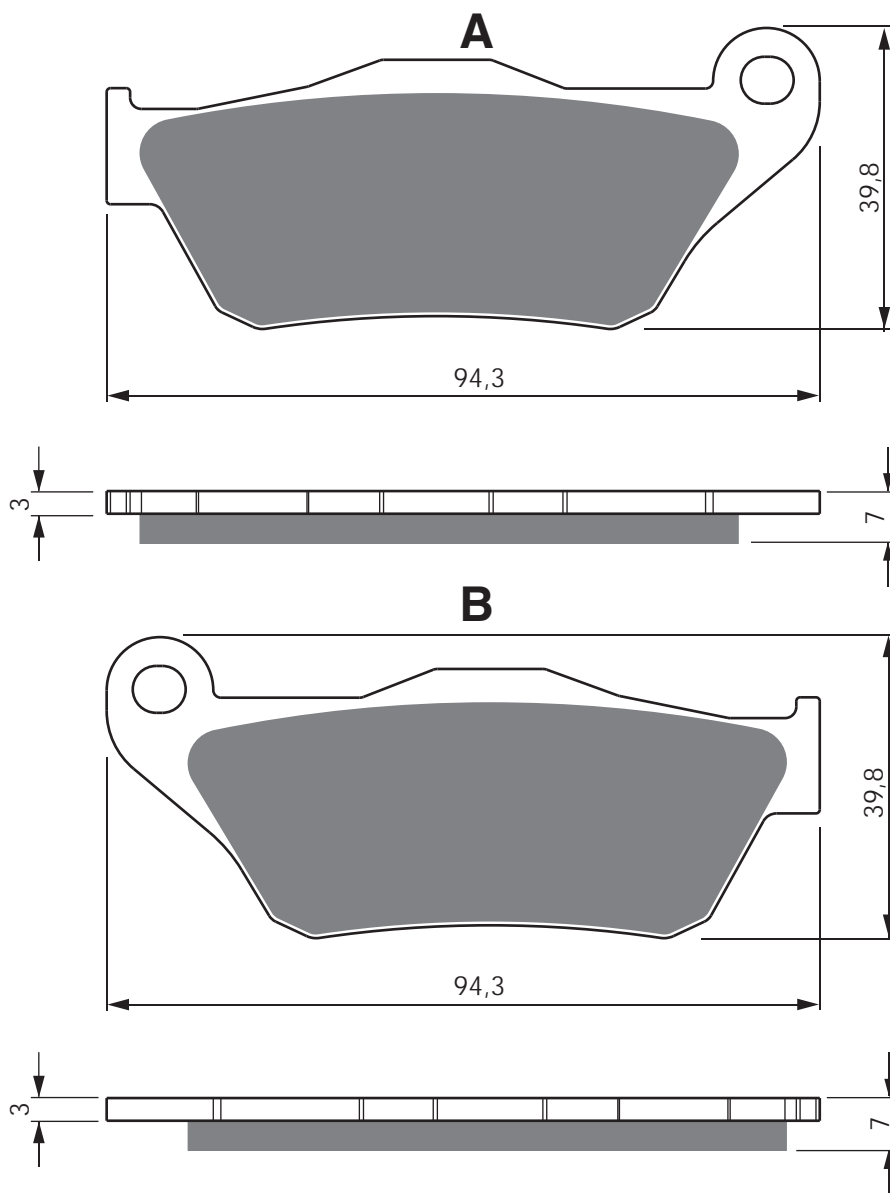

K00979315

PART NUMBER

262

AD

S3

MBK

YP 125 Skycruiser 06 - 10 F

YAMAHA