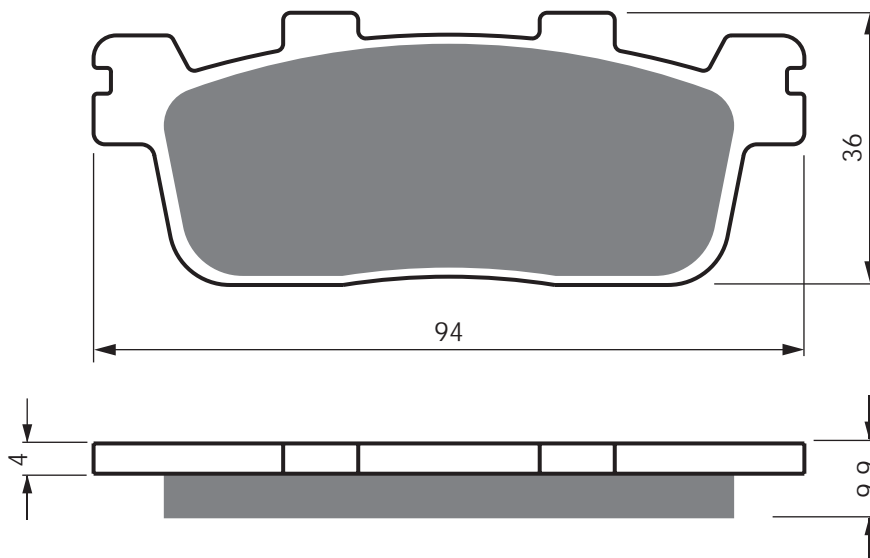

PART NUMBER

355

AD

S3

S33
RACING

KYMCO

K-XCT	125	12 - 15	R
	125 i New Downtown	15	R
People GT	125 i	10 - 15	R
People S	125 DD (D1000 rear disc model)	07 - 15	R
People S	200 i DD (D12000)(5 bolt fixing disc)	07 - 15	R
People GT	200 i	10 - 14	R
People	250 Si DD	07 - 08	R
Xciting	250 (T71000)	05	R
Xciting	250 i (T71000)	06 - 08	R
	300 i Agility Max ABS	15	R

	350 I New Downtown	15	R
K-XCT	300 i / ABS	12 - 15	R
	300 i Grand Dink	12 - 15	R
People GT	300 i	10 - 15	R
People S	300 i	08 - 10	R
Xciting	300 i (T72000 - EFI Model)	08	R
Xciting	300 i R (T72001/T72011)	09 - 14	R
Xciting	500 R (T70021 - EFI Model)	07 - 14	R

YAMAHA

XP	400 X-MAX Momo Design ABS	15	R

EQUIVALENTS OEM

43105 LDH1 E00	43105 LGE5 305	43082 Y008	43082 Y006	1SD F5911 00

Disc Brake Pads