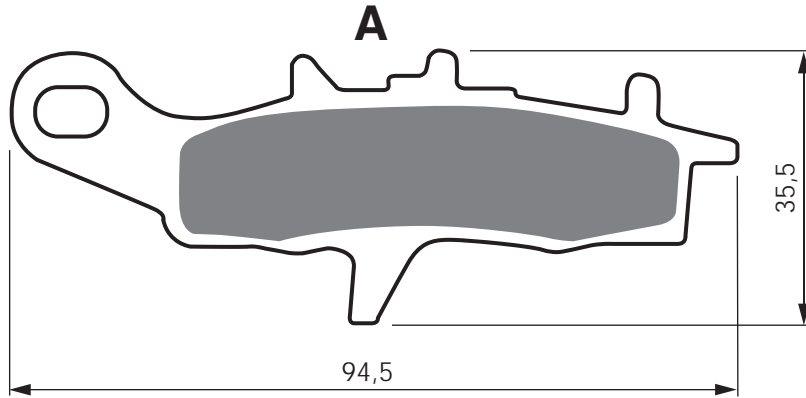

Disc Brake Pads

PART NUMBER

108

AD

K5

K5-LX

S3

**S33
RACING**