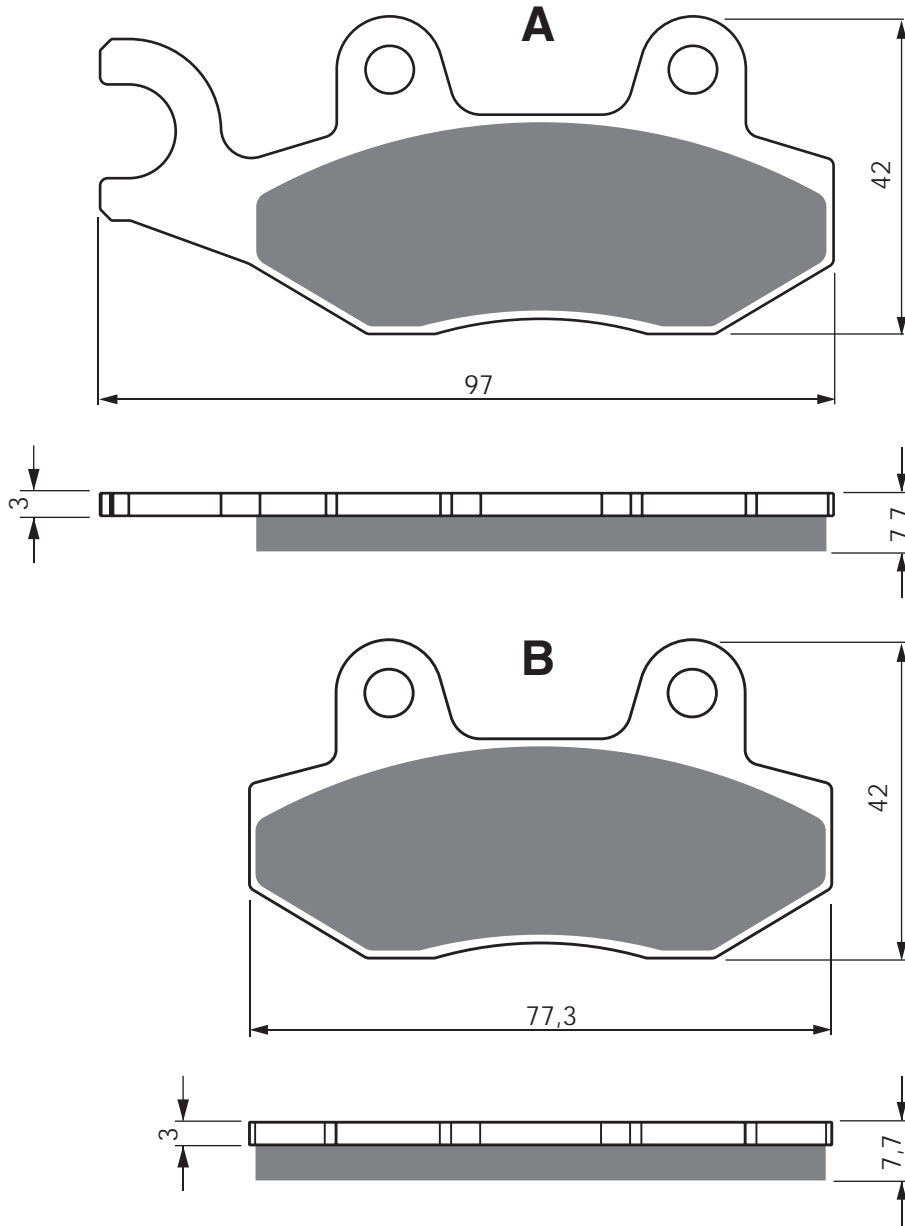

PART NUMBER

002

AD

K1

K5

K5-LX

S3

**S33
RACING**

AEON

Crossland	400 (2x4)	12 - 15	R
Crossland	400 (4x4)	12 - 15	R

APACHE

RLX	250 S/SX (Mk1) Rear disc model		R

BAROSSA QUADS

170	Sport	03 - 04	R
170	Cheetah/Magna	03 - 05	R
250	Quarterback	05	R

CAN AM (SIDE X SIDE)

Commander	800 (XT/DPS)	11 - 14	F(right)BR
Commander	800 R (STD)	11 - 14	F(right)BR
Commander	800 R XT	11 - 14	F(right)BR
Commander	1000 (STD)	11 - 14	F(right)BR
Commander	1000 X	11 - 13	F(right)BR
Commander	1000 XT	11 14	F(right)BR
Commander	1000 XT-P	14	F(right)BR
Commander	1000 (DPS)	13 - 14	F(right)BR
Commander	1000 LTD	12 - 14	F(right)BR

Maverick	1000 R STD	13 - 14	F(right)
Maverick	1000 R-XRS	13 - 14	F(right)
Maverick	1000 R-XRS/DPS	14	F(right)
Maverick	1000 R XMR	14	F(right)
Maverick	1000 R XXC	14	F(right)

CF MOTO

CF	500 3 (Rancher 500 Side x Side)	10 - 11	F(left)
CF	500 AU-6L- C Force 550 (ATV)	15	R
CF	500 US - Z Force 550 (Side x Side)	15	F(left)
CF	500 UU U Force 550 (Side x Side)	15	F(left)
CF	600 Z Force Z8 (Side x Side)	13 - 15	F(left)
CF	600 Z Force Z8-EX (Side x Side)	13 - 15	F(left)
CF	625 3 (Z6 Terra Cross)	11 - 12	F(left)
CF	800 Z Force Z8 (Side x Side)	13 - 15	F(left)
CF	800 Z Force Z8-EX (Side x Side)	14 - 15	F(left)
CF	800 3 (Tracker 800 Side x Side)	13	F(left)
U	800 Force (Side x Side)	14	F(left)

ECO

Bushman	150 (LX 150 GY)		F

GAS GAS

KZ	250 RV Quad	06	F(left)

GOES

G	520 UTX (Side x Side)	10 - 11	F(right)

HUSQVARNA

CR	125	92 - 94	F
WR	125	93 - 94	F
CR	250	92 - 94	F
WR	250	92 - 94	F
TE	350	92 - 94	F
CR	360	92 - 94	F
WR	360	92 - 94	F
TE	610	92 - 94	F
TC	610	92 - 94	F

KAWASAKI

KLX	125 CAF/CBF/CCF/CCS/CDS/CDF/ CEF/CF/CGF	10 - 16	F
KLX	125 DAF/DBF/DCF/DDF/ DEF D-Tracker	10 - 14	F