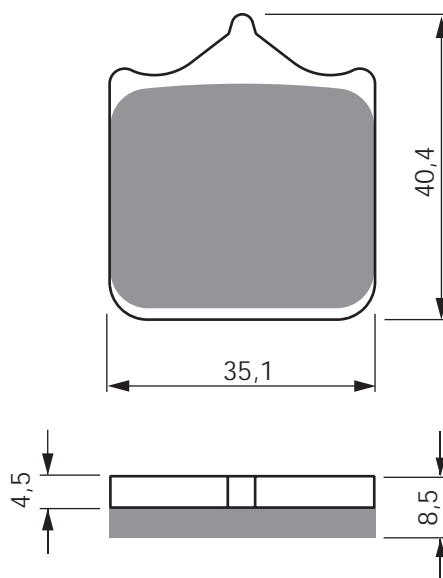

PART NUMBER

304

AD

S3

S33
RACING

GP5

GP6

GP7

BMW

S	1000 R Naked (K47)	14 – 15 F
S	1000 R Sport	15 F
S	1000 RR	10 – 13 F
S	1000 RR Sport	12 – 14 F
S	1000 RR	15 F
S	1000 R/RR (Models fitted with Forged race wheels - 7 Spoke type)	10 – 15 F

ATTENTION:

For BMW S1000RR always use GOLDfren brake pad 304 with 4,5 mm thick baking plate.

Never use GOLDfren brake pad 177 with backing plate 3.00 mm thick.

1 set = 4 pcs

EQUIVALENTS OEM

34 11 7 714 800