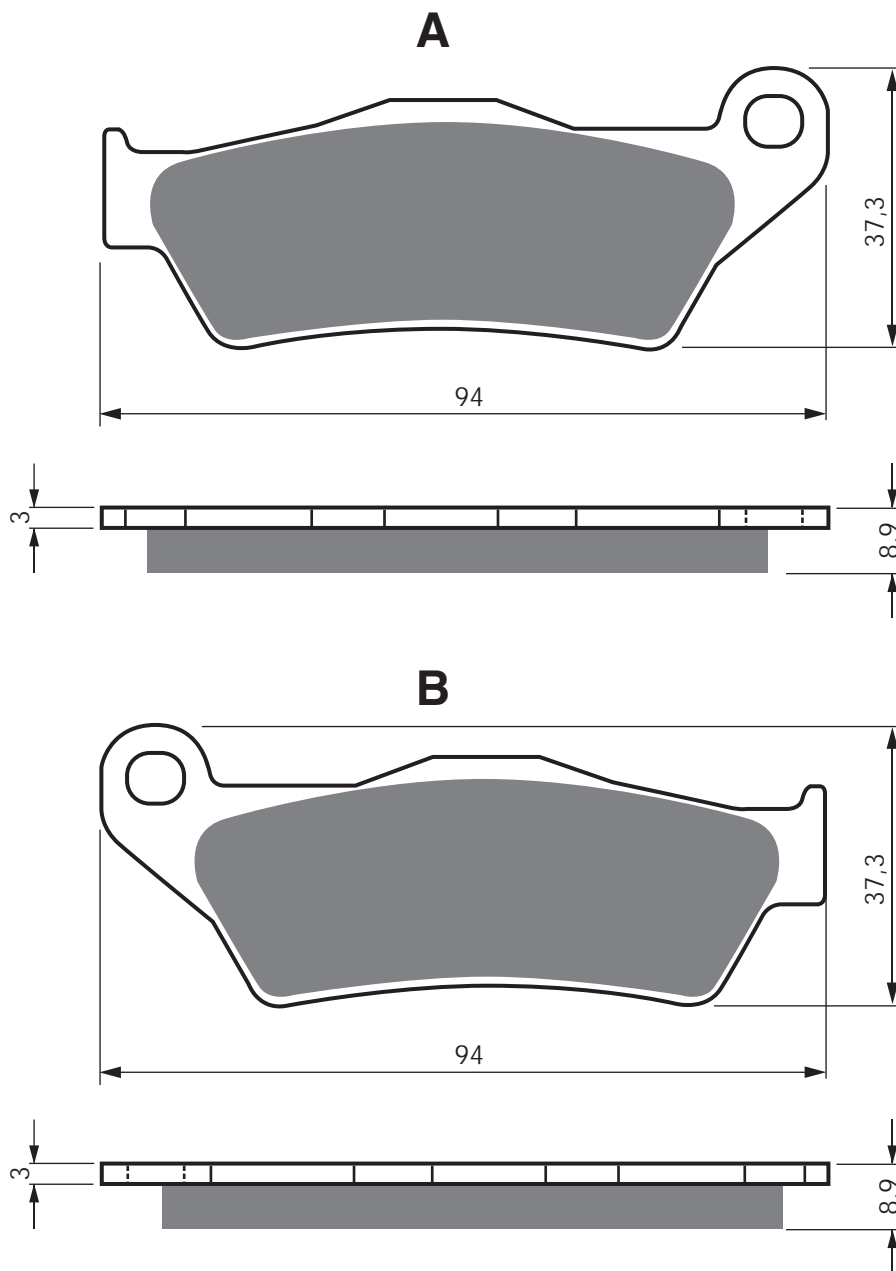

PART NUMBER

349

AD

S3

S33
RACING

HARLEY DAVIDSON

XG	500 Street (549cc X-Engine)	14-15 F/R
XG	750 Street (749cc X-Engine)	14-15 F/R

EQUIVALENTS OEM

413 00072