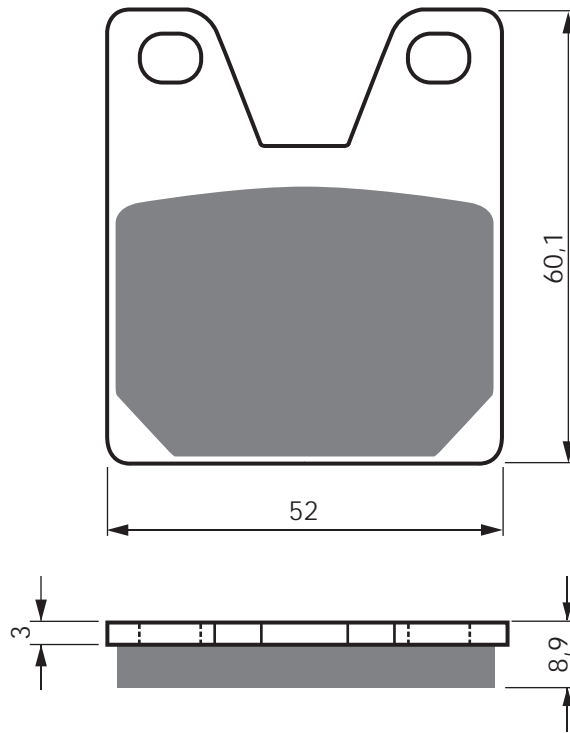

PART NUMBER

169

AD

S3

S33
RACING

GP5

GP6

GP7