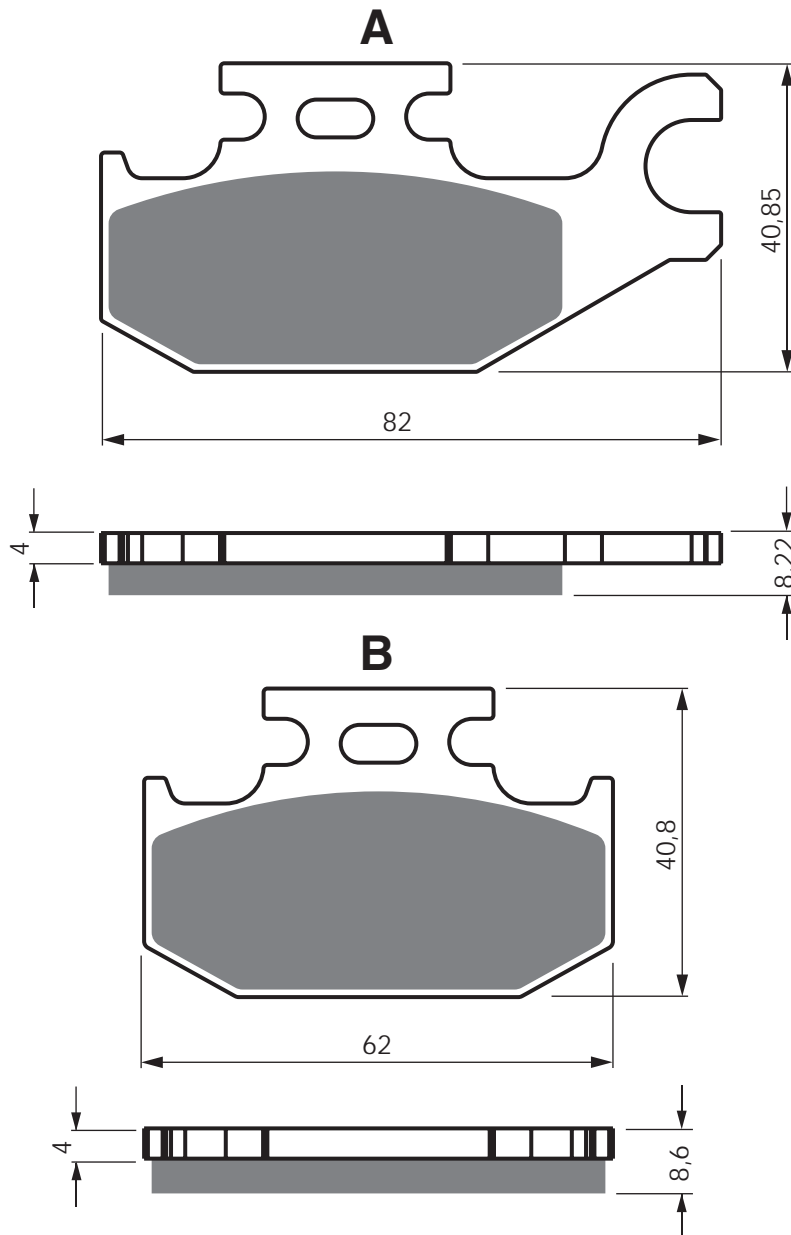

PART NUMBER

373

AD

K1

K5

S3

S33
RACING

BENELLI