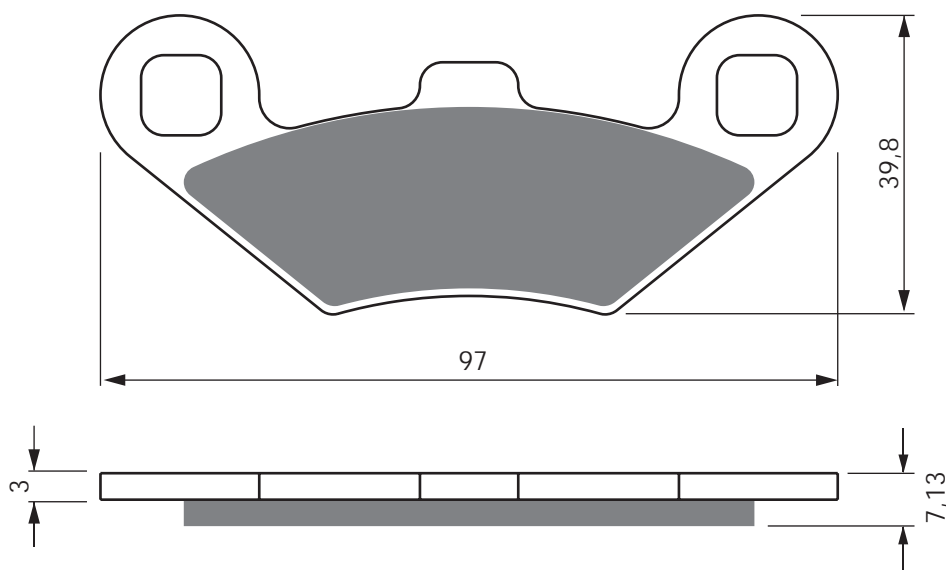

PART NUMBER

280

AD

K1

K5

K5-LX

S3

**S33
RACING**

PEUGEOT

Metropolis	400	T (3 Wheel Model)	14-15	F/R
Metropolis	400	T-RS (3 Wheel Model)	14-15	F/R
Metropolis	400	Blue Line (3 Wheel Model)	15	F/R

EQUIVALENTS OEM

786764

803138

Disc Brake Pads