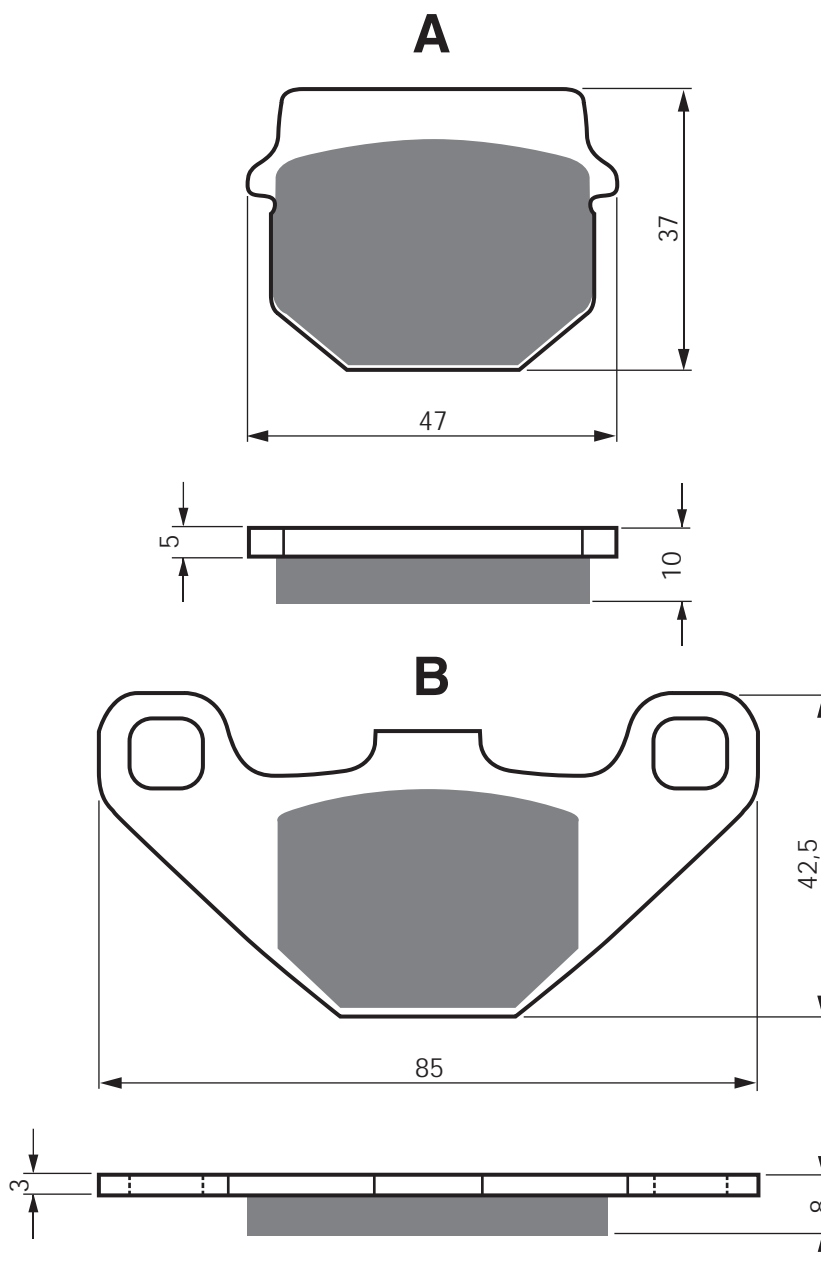

PART NUMBER

042

AD

K1

K5

K5-LX

S3

S33
RACING