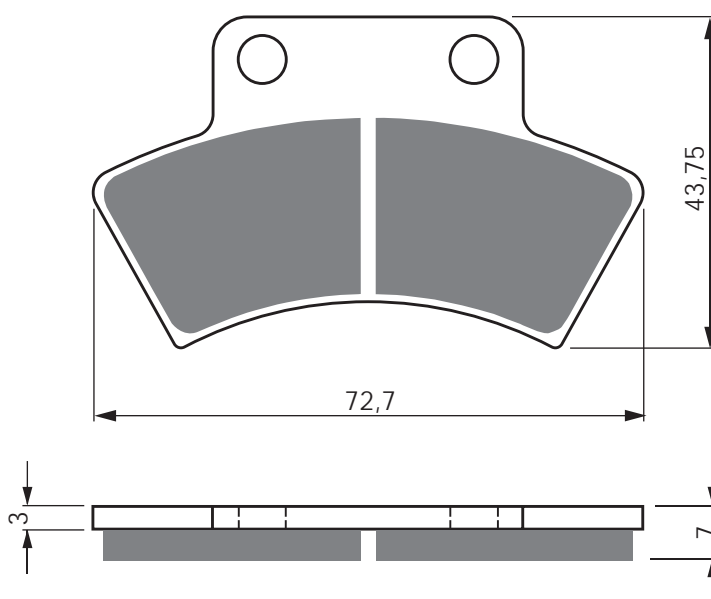

PART NUMBER

216

AD

K1

K5

S3

APACHE

50 Mini Tomahawk (2T) 08 – 09 R

CF MOTO

CF 500 C/Force (X5 Terralander) 11 – 15 PB

CF 625 C/Force (X6 Terralander) 11 – 15 PB

POLARIS

Rear Pad Most Models 89 – 00 R

Trail Blazer 90 – 93 R

250 2x4/4x4 90 R

250 2x4/4x4 93 R

250 Trail Blazer 94 – 98 R

250 Trail Boss 91 – 99 R

250 Trail Boss 2x4/4x4 91 – 92 R

300 Xplorer 4x4 96 – 00 R

300 Xpress 2x4 98 R

300 Xpress L 96 – 97 R

350 L 2x4/4x4 90 R

350 L 4x4 93 R

350 Trail Boss L 2x4 91 – 93 R

350 Trail Boss 4x4 91 R

400 Big boss L 6x6 96 R

400 L 2x4 94 – 95 R

400 L 4x4 94 R

400 Scrambler L 4x4 95 – 97 R

400 Sport L 94 – 98 R

400 Sportsman L 4x4 94 – 97 R

400 Xplorer L 4x4 95 – 99 R

400 Xpress L 96 – 97 R

425 2x4, 4x4 Magnum 95 – 98 R

425 Magnum 6x6 96 R

500 Scrambler 4x4 97 R

500 Sportsman 4x4 96 R

500 Xplorer 4x4 97 R

JORDAN

50 90/100 Hipo/Mars/Bob 03 – 04 R

QUADZILLA

R 50 (Rear disc model) 03 – 06 R

CUV 500 Side x Side (Parking brake) 10 – 11 R

QZ 500 E/ES 4x4 (Parking brake) 09 – 11 R

RS5 4WD (Parking brake) 10 – 11 R

RS6 EFi 4WD (Parking brake) 10 – 11 R

EQUIVALENTS OEM

1910032	1910051	1930626	1930644	1930741	2200418	2200464
901 08 03 22	B840F6600000	2200899				

Disc Brake Pads