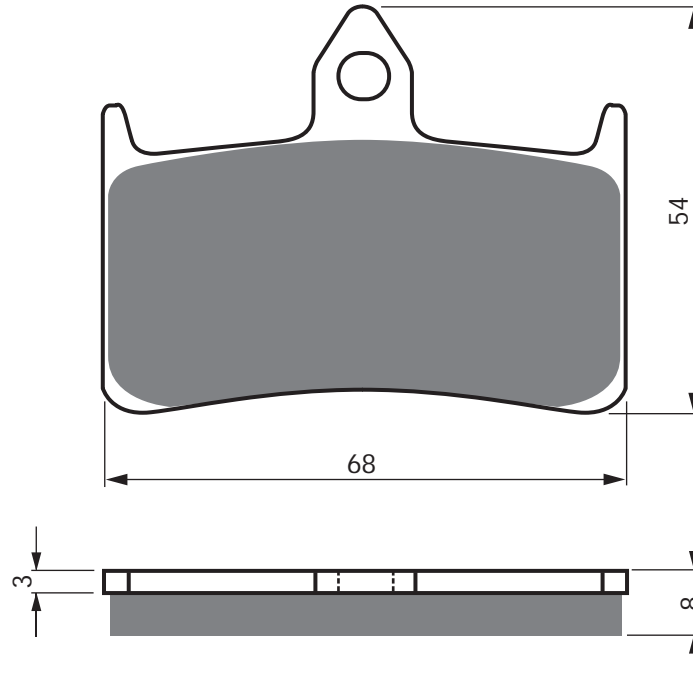

PART NUMBER

069

AD

S3

**S33
RACING**

GP5

GP6

GP7