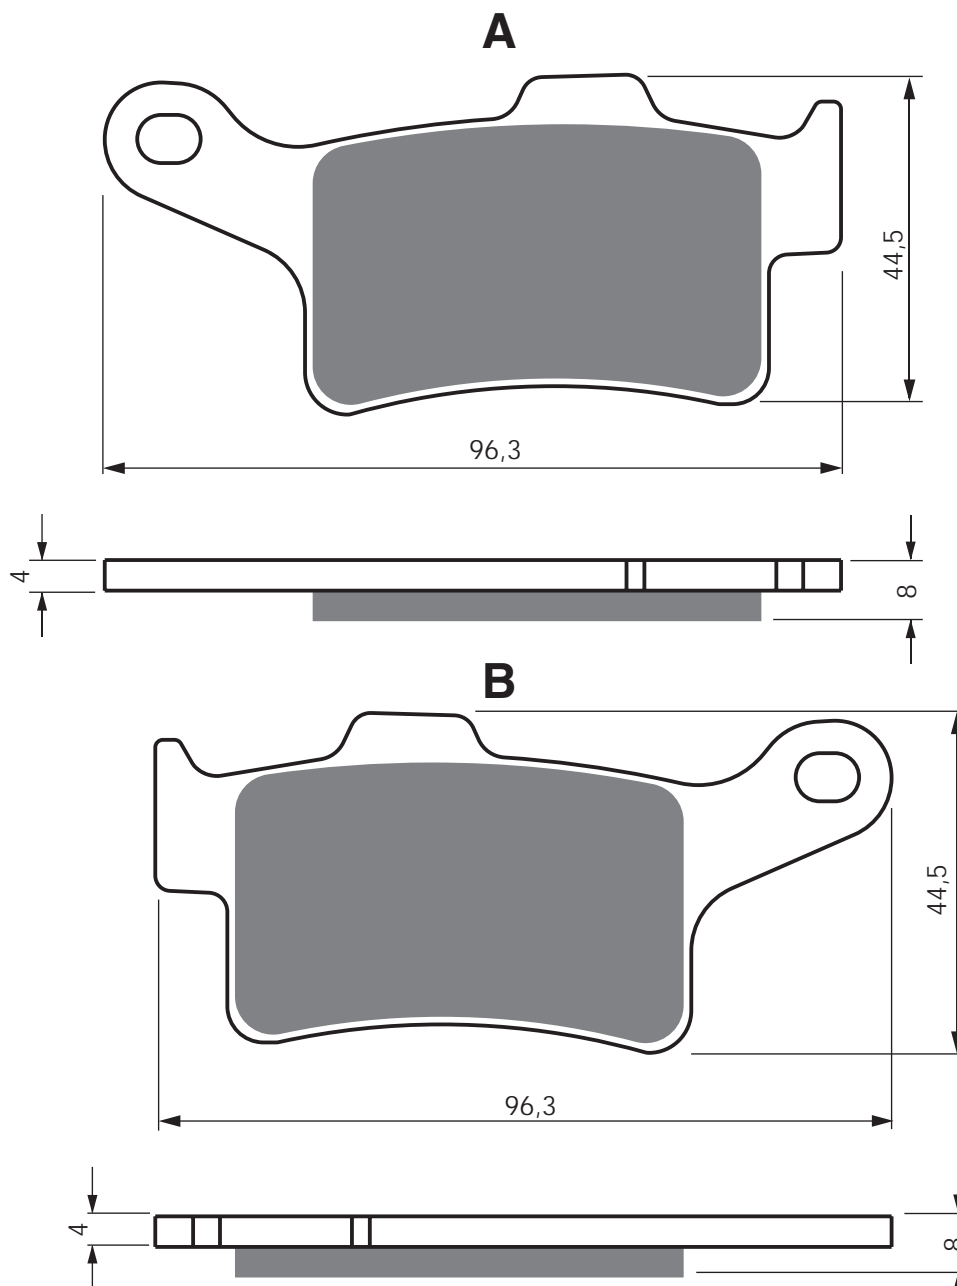

PART NUMBER

335

AD

K5

S3

S33
RACING

CAN AM

Spyder RT Brembo calipers	13	R
Spyder RT-S Brembo calipers	13	R
Spyder RT Ltd Brembo calipers	13	R
Spyder RT (3 cyl eng/6 speed)	14 - 15	R
Spyder RT-S (3 cyl eng/6 speed)	14 - 15	R
Spyder RT LTD (3 cyl eng/6 speed)	14 - 15	R
Spyder ST Brembo calipers	13 - 15	R
Spyder ST-S Brembo calipers	13 - 15	R
Spyder ST Ltd Brembo calipers	13 - 15	R
Spyder RS Brembo calipers	13 - 15	R
Spyder RS-S Brembo calipers	13 - 15	R

EQUIVALENTS OEM

219 800 239