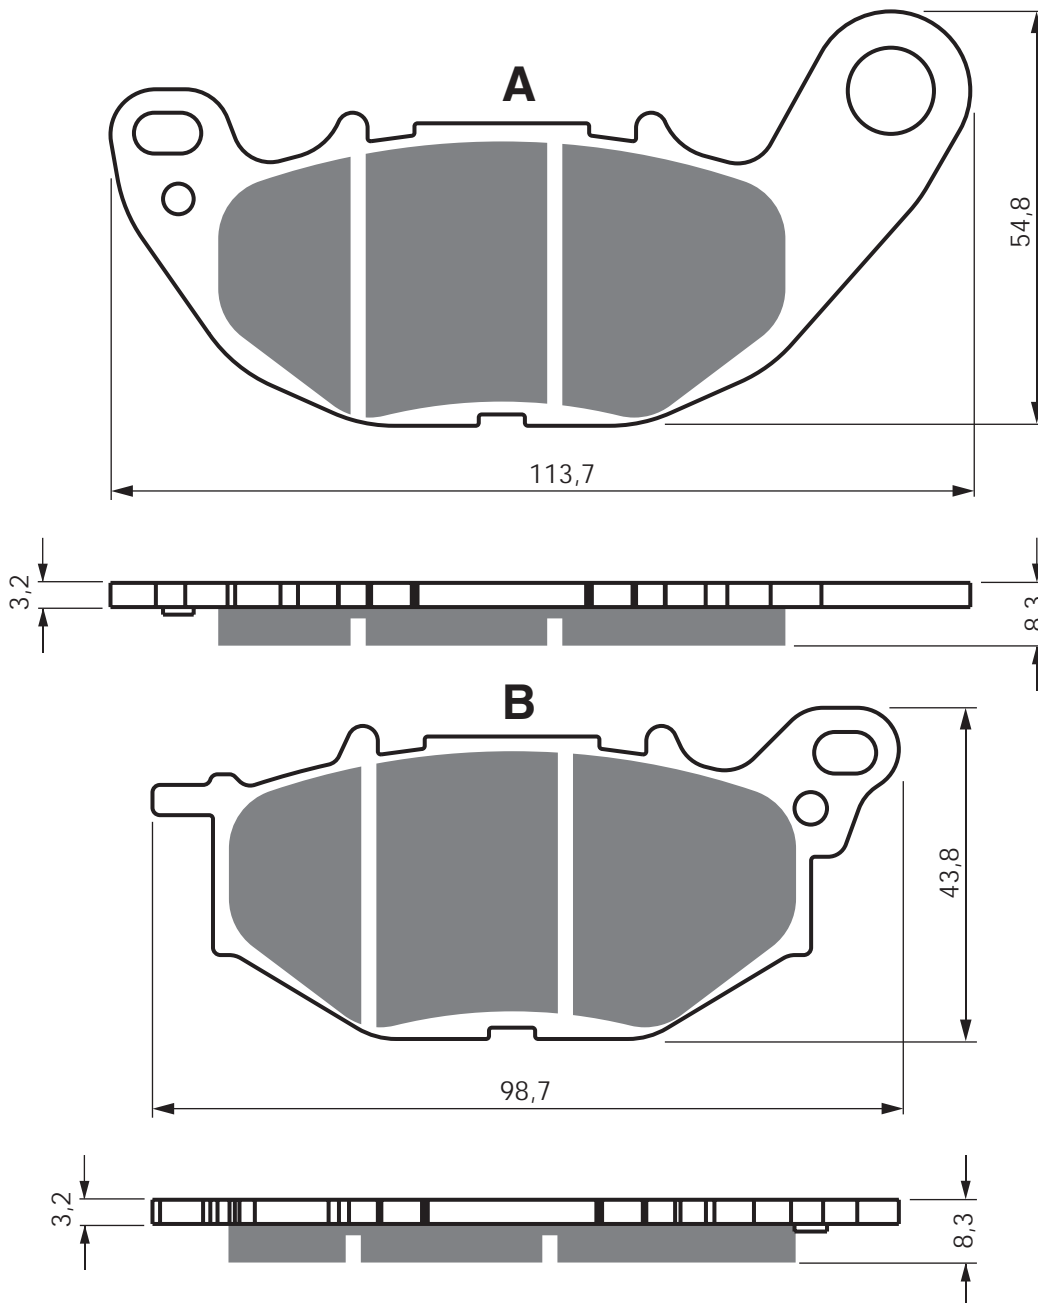

PART NUMBER

369

AD

S3

S33
RACING

YAMAHA

MTN	320 A (MT-03 321 cc)	16	F
YZF	321 R3 (ABS)	15 - 16	F

WITHOUT SHIM

EQUIVALENTS OEM

1WD-25805-00

Disc Brake Pads