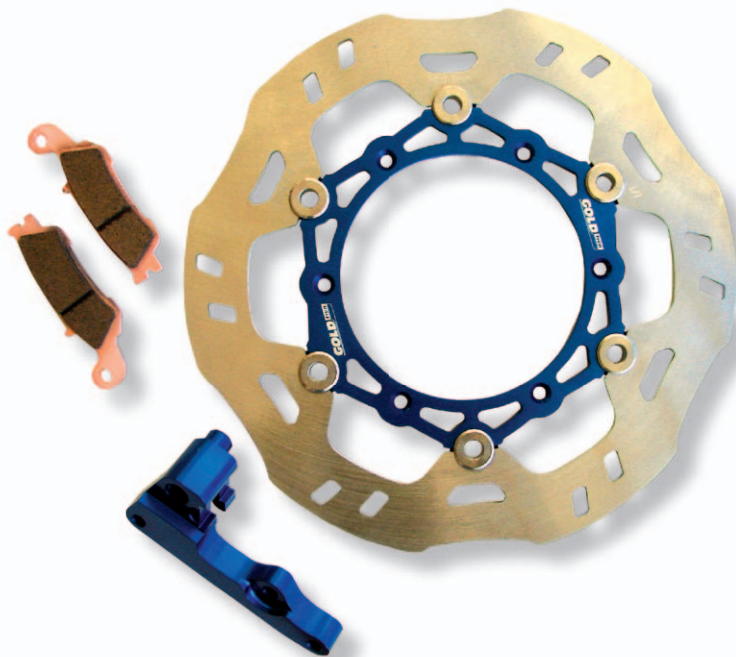

KTM SX-F 125-250-450

Front kit with oversize brake disc 270 mm

- **Oversize front brake disc**
 - 7554 F, ø 270 mm, racing mat. 1/7
- **Adapter 4031 CA**, quality by CNC technology
- **Racing brake pads** – type 031 S33

KTM 85 (2003-2011)

Front kit with oversize brake disc

- **Oversize front brake disc**
 - 7555 F, ø 260 mm, racing mat. 1/7
- **Adapter 4030 CA**, quality by CNC technology
- **Racing brake pads** – type 185 S33 front

HONDA 125-250-450, (04-)

Front kit with oversize brake disc 270 mm

- **Oversize front brake disc**
 - 7153 F, ø 270 mm, racing mat. 1/7
- **Adapter 4023 CA**, quality by CNC technology
- **Racing brake pads** – Type 041 S33

HONDA CR 80, CRF 150

Front kit with oversize brake disc

- **Oversize brake disc**
 - 7154 F, ø 240 mm, racing mat. 1/7
- **Adapter 4007 CA**, quality by CNC technology
- **Racing brake pads** – for CR 85 - type 007 S33 front
or **Racing brake pads** – for CRF 150 (03-07) – type 041 S33
– for CRF 150 (08-) – type 007 S33 front