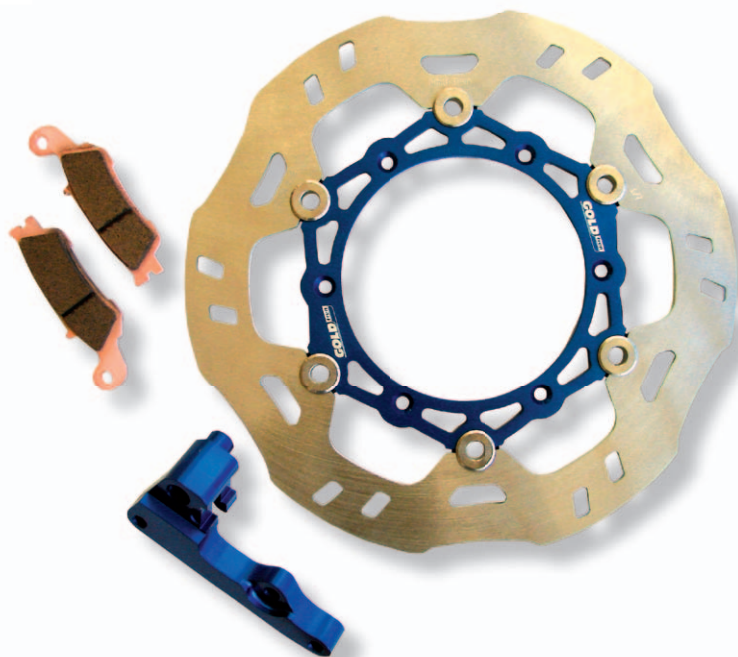

HONDA CR 80, CRF 150

Front kit with oversize brake disc

- **Oversize brake disc**
 - 7154 F, ø 240 mm, racing mat. 1/7
- **Adapter 4007 CA**, quality by CNC technology
- **Racing brake pads** – for CR 85 - type 007 S33 front
or **Racing brake pads** – for CRF 150 (03-07) – type 041 S33
– for CRF 150 (08-) – type 007 S33 front

KAWASAKI 125-250-450, (06-)

Front kit with oversize brake disc

- **Oversize brake disc** – 7258 F, ø 266,5 mm, racing mat. 1/7
- **Adapter 4010 CA**, quality by CNC technology
- **Racing brake pads** – Type 041 S33

KAWASAKI KX 85

Front kit with oversize brake disc

- Oversize brake disc – 7252 F, ø 240 mm, racing mat. 1/7
- Adapter 4012 CA
- Racing brake pads – type 108 S33

SUZUKI 125-250 (07-), 450, (05-)

Front kit with oversize brake disc

- Oversize brake disc – 7452 F, ø 270 mm, racing mat. 1/7
- Adapter 4018 CA, quality by CNC technology
- Racing brake pads – Type 041 S33

SUZUKI SX 85 (05-)

Front kit with oversize brake disc

- Oversize brake disc – 7454 F, ø 240 mm, racing mat. 1/7
- Adapter 4012 CA
- Racing brake pads – type 108 S33