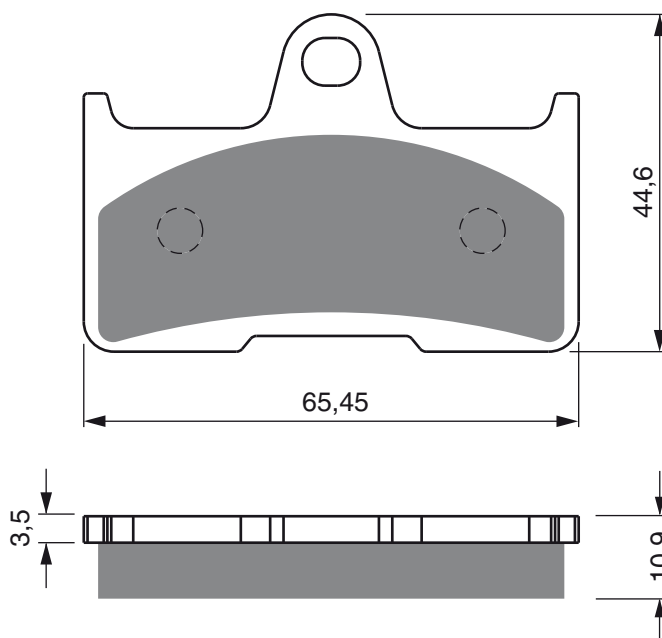

PART NUMBER

281

AD

S3
RACING

S33
RACING

K1

K5

YAMAHA