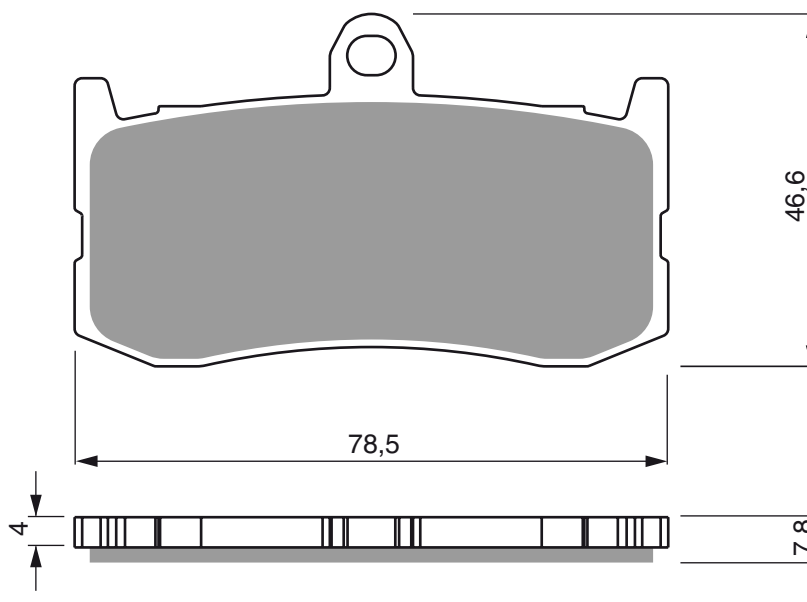

AD

S3
RACING

S33
RACING

PART NUMBER

296

TRIUMPH

Daytona Triple

09-