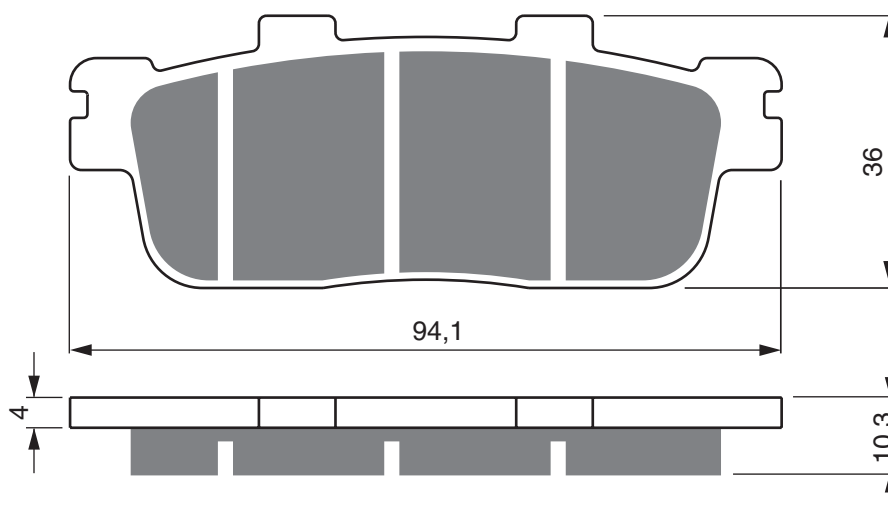

PART NUMBER

286

AD

**S3
RACING**

K5

CPI

ST 250 Sector Quad	05-06	R
--------------------	-------	---

DAELIM