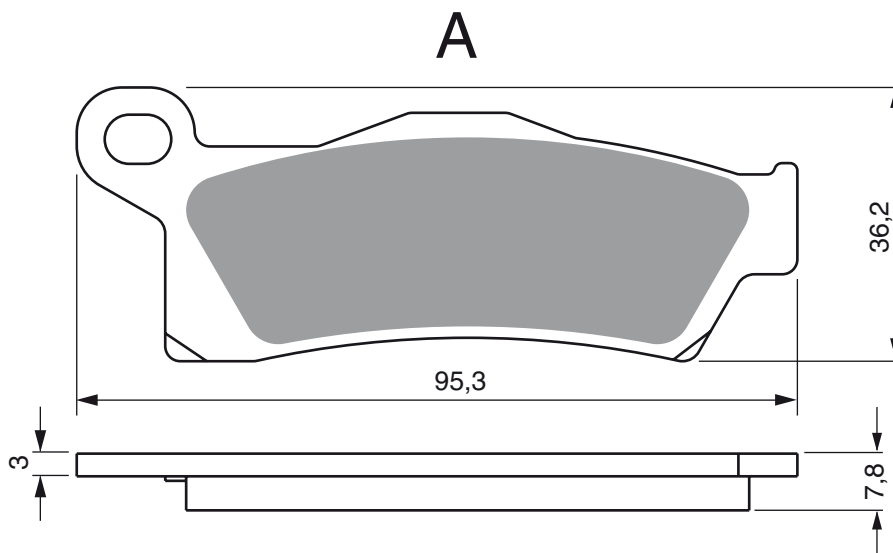

PART NUMBER

310

AD

K1

K5

S3
RACING

S33
RACING

BOMBARDIER

1000 XT	Outlander (right)	12-	F/R
---------	-------------------	-----	-----

CAN-AM

1000 X	XC Renegade (right)	12-	F/R
--------	---------------------	-----	-----