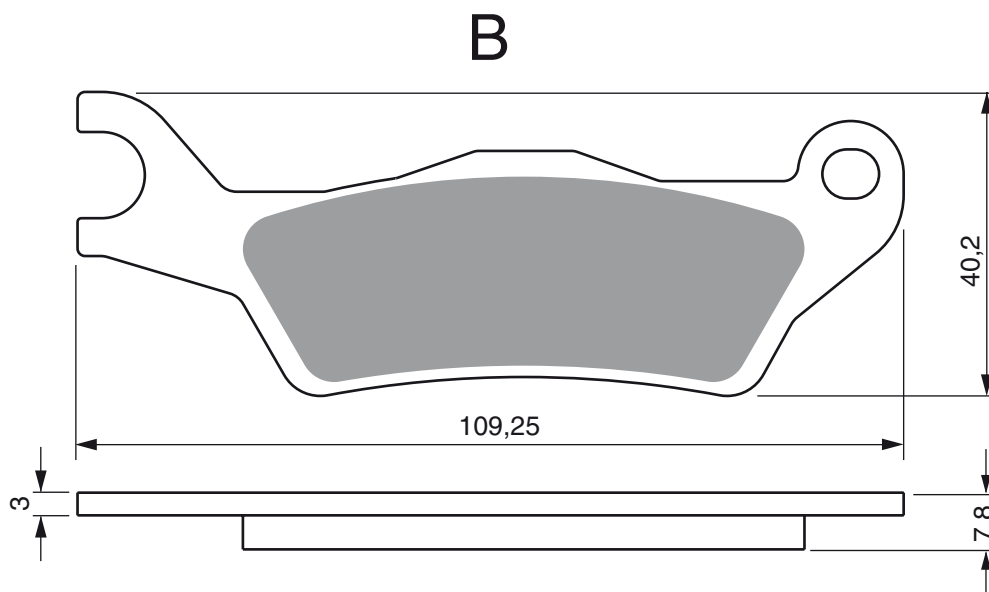

PART NUMBER

310

AD

K1

K5

S3
RACING

S33
RACING

BOMBARDIER

1000 XT	Outlander (right)	12-	F/R
---------	-------------------	-----	-----

CAN-AM

1000 X	XC Renegade (right)	12-	F/R
--------	---------------------	-----	-----