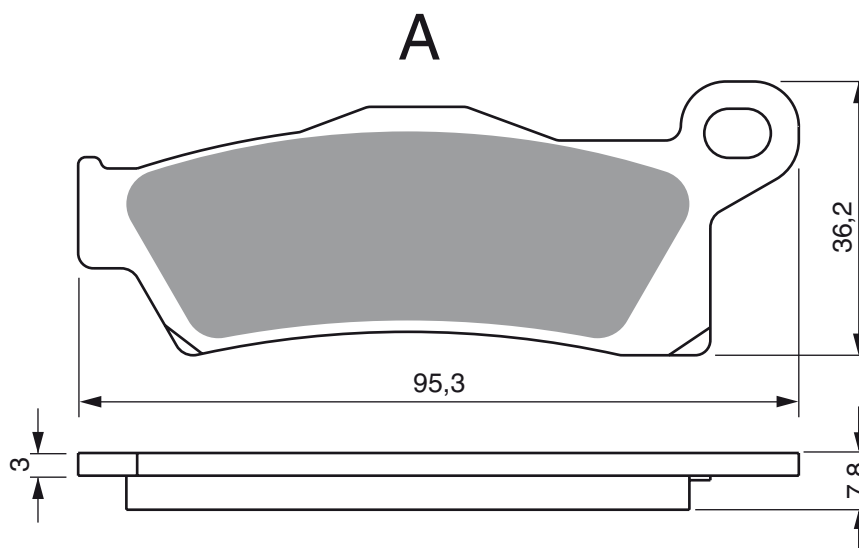

AD

K1

K5

S3
RACING

S33
RACING

PART NUMBER

309

BOMBARDIER

1000 XT	Outlander (left)	12-	F
---------	------------------	-----	---

CAN-AM

1000 X	XC Renegade (left)	12-	F
--------	--------------------	-----	---