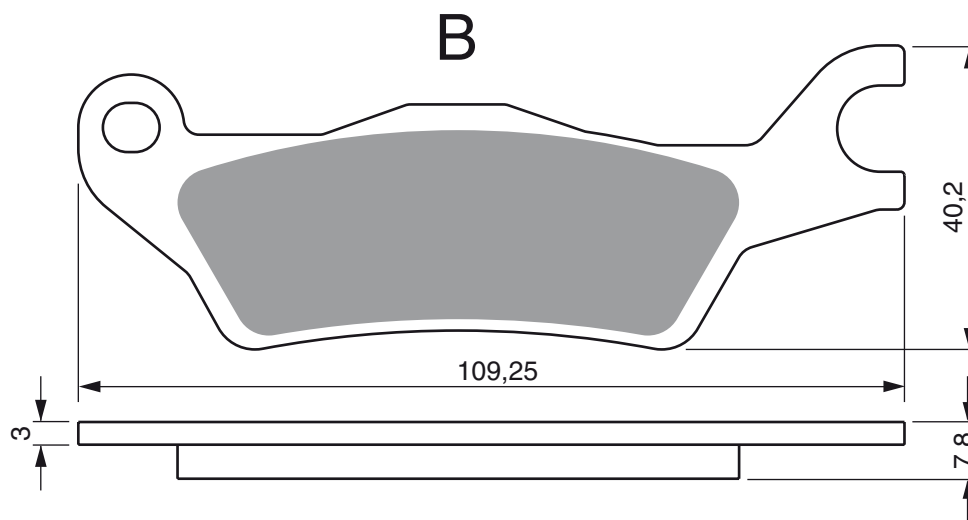

AD

K1

K5

S3
RACING

S33
RACING

PART NUMBER

309

BOMBARDIER

1000 XT	Outlander (left)	12-	F
---------	------------------	-----	---

CAN-AM

1000 X	XC Renegade (left)	12-	F
--------	--------------------	-----	---