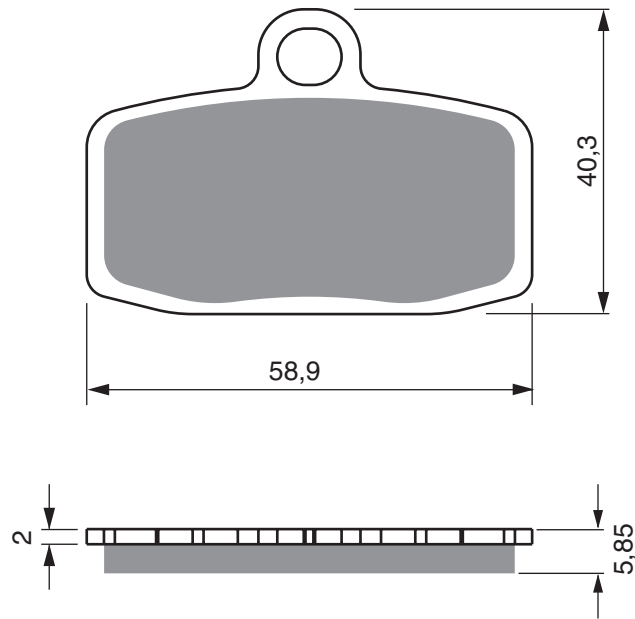

PART NUMBER

308

AD

K5

S3
RACING

S33
RACING

GAS GAS

TXT PRO RACING 125, 280, 300	12-	F
TXT PRO 250, 280, 300	12-	F
TXT E	12-	F
TX RANDONNE 125	12-	F

JOTAGAS

JTG JT	12-	F
--------	-----	---

SHERCO

ST2 (FORMULA CALIPER)	12-	F
-----------------------	-----	---