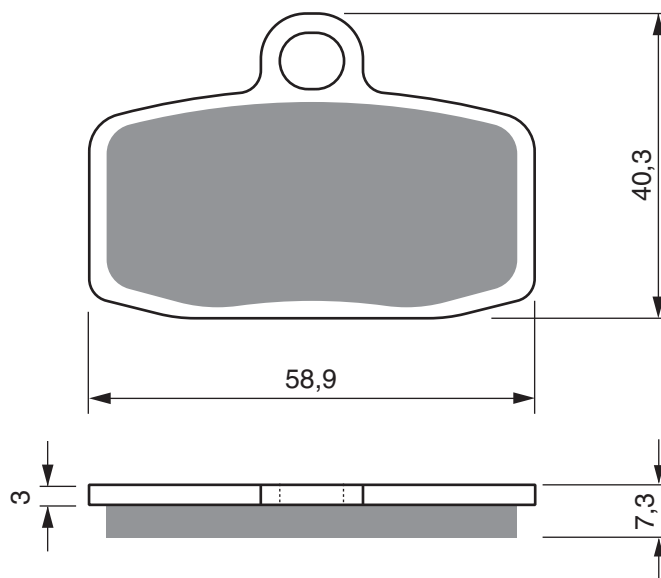

Disc Brake Pads **GOLD** fren

PART NUMBER

307

AD

K1

K5

K5-LX

S3
RACING

S33
RACING

KTM

SX 85 12- F