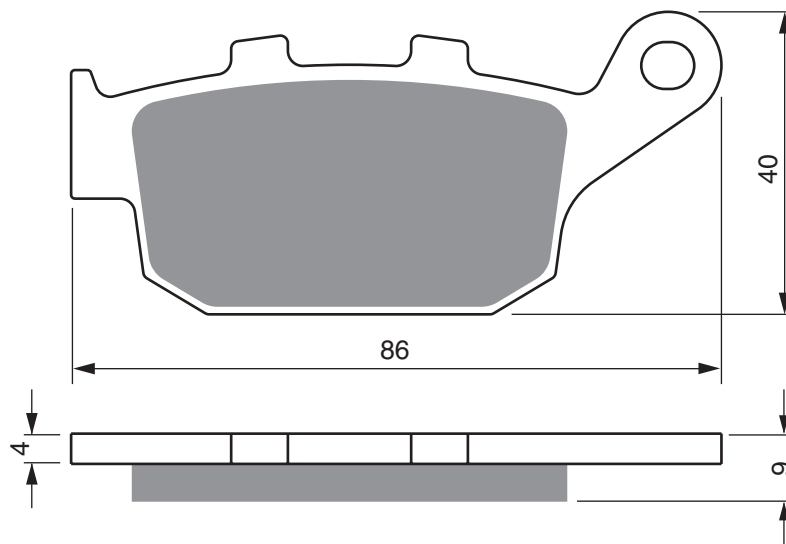

Disc Brake Pads **GOLDfren**

AD **K5** **S3 RACING** **S33 RACING**

PART NUMBER

306

A

B

HONDA

| | | | |
|-----|-----------|-----|---|
| CBR | 250 R | 11- | R |
| CBR | 250 R ABS | 11- | R |