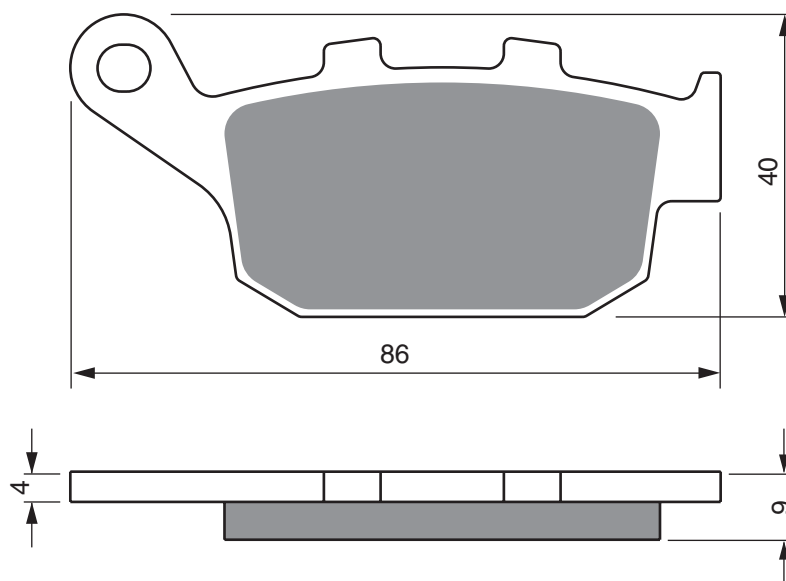

Disc Brake Pads **GOLDfren**

AD **K5** **S3 RACING** **S33 RACING**

PART NUMBER

306

A

B

HONDA

| | | | |
|-----|-----------|-----|---|
| CBR | 250 R | 11- | R |
| CBR | 250 R ABS | 11- | R |