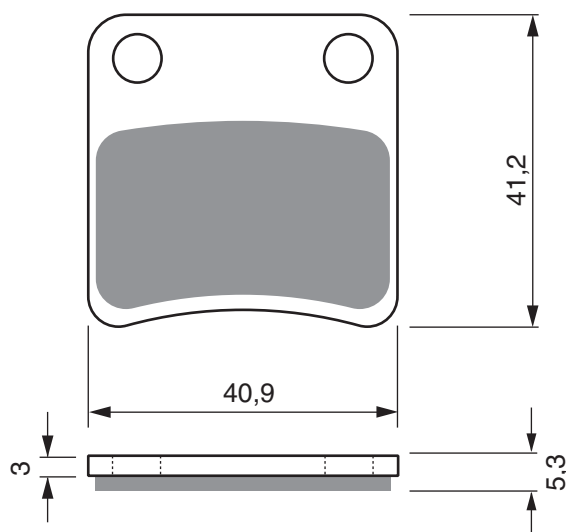

PART NUMBER

303

AD

K5

S3
RACING

S33
RACING

APRILIA

850	Mana GT (Parking Brake)	09-	R
-----	-------------------------	-----	---