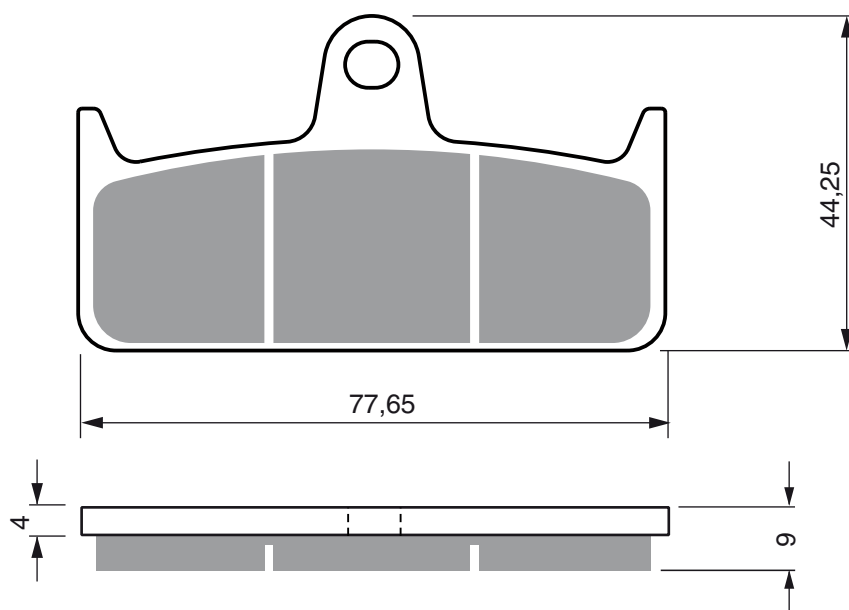

PART NUMBER

301

GP5

GP6

GP7

S33
RACING

GOLDFREN

CP005 monoblock