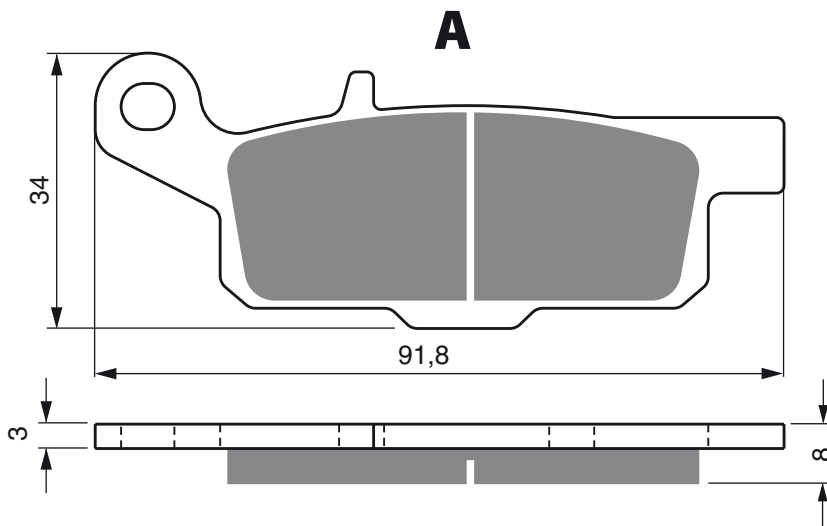

PART NUMBER

253

AD

S3
RACING

K1

K5

YAMAHA

YFM	250	Raptor (Right)	09-	F
YFM	250	RX Raptor (Right)	08-09	F
YFM	550	Grizzly FGHY (Right)	09-	F
YFM	700	Grizzly (Right)	07-	F