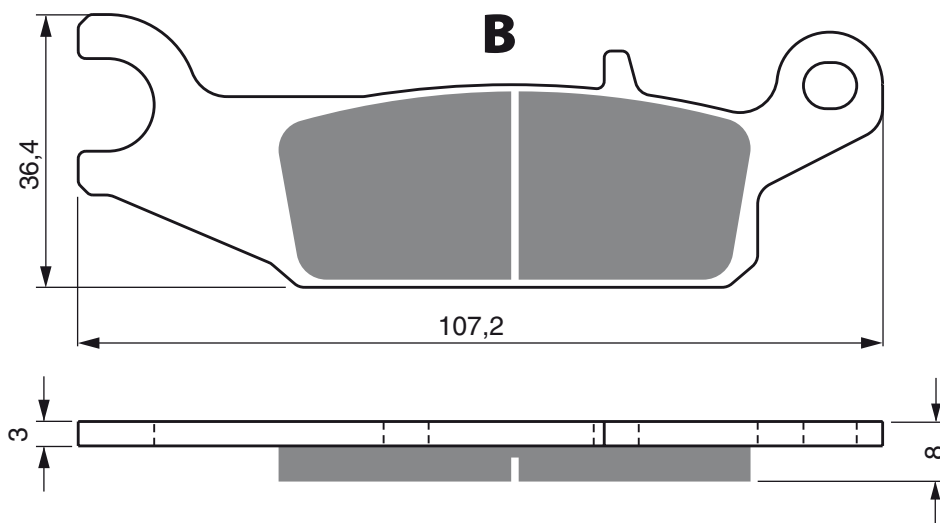

PART NUMBER

253

AD

S3
RACING

K1

K5

YAMAHA

YFM	250	Raptor (Right)	09-	F
YFM	250	RX Raptor (Right)	08-09	F
YFM	550	Grizzly FGHY (Right)	09-	F
YFM	700	Grizzly (Right)	07-	F