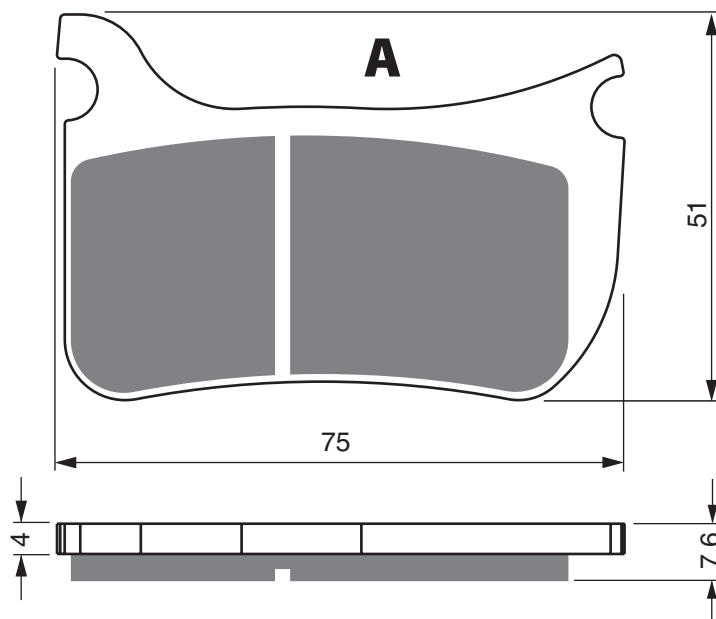

Disc Brake Pads **GOLDfren**

S3
RACING

GP5

GP6

PART NUMBER

276

BERINGER

R 1200 S 4 Piston Caliper - F