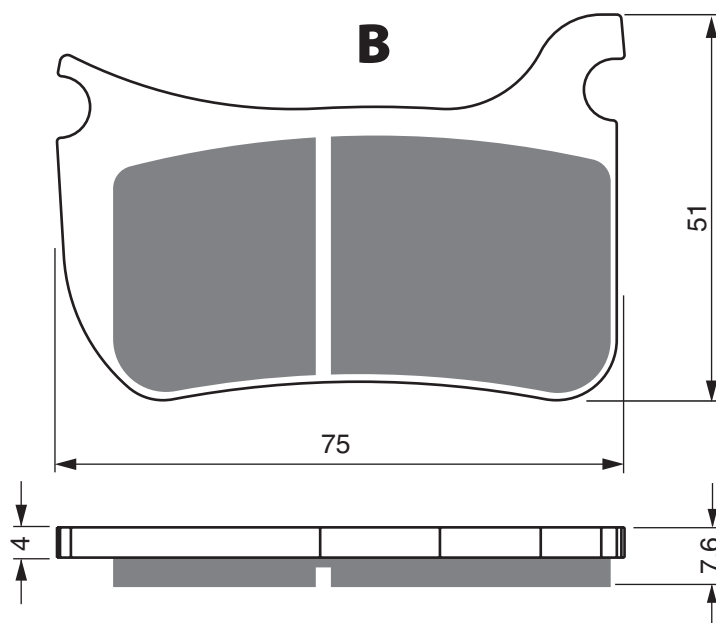

Disc Brake Pads **GOLDfren**

S3
RACING

GP5

GP6

PART NUMBER

276

BERINGER

R 1200 S 4 Piston Caliper - F