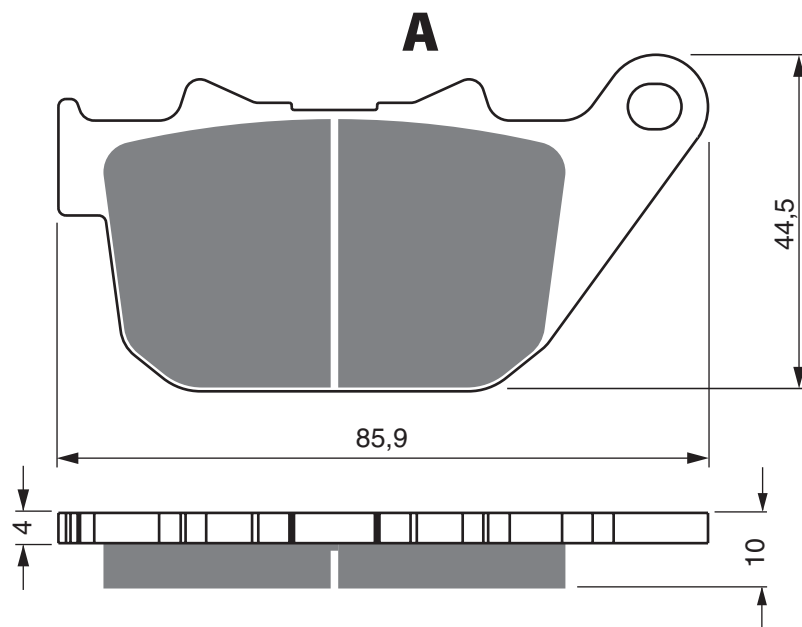

Disc Brake Pads **GOLDfren**

S3
RACING

GP5

GP6

PART NUMBER

274

HARLEY DAVIDSON

XL	50th Anniversary Sportster	07	R
XL	883 C Sportster Custom	04-07	R
XL	883 L (Low Sportster Spoke Wheel)	04-	R
XL	883 R Sportster	05-07	R
XL	883 Sportster STD	04-07	R
XL	1200 C Sportster Custom	04-07	R
XL	1200 L Sportster Low	07	R
XL	1200 R Sportster Roadster	04-07	R