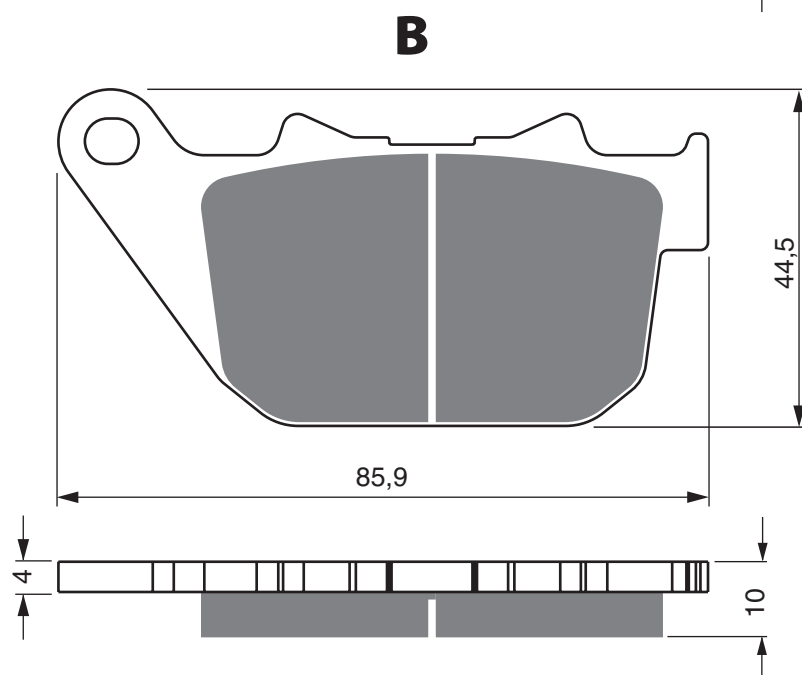

Disc Brake Pads **GOLDfren**

S3
RACING

GP5

GP6

PART NUMBER

274

HARLEY DAVIDSON

XL	50th Anniversary Sportster	07	R
XL	883 C Sportster Custom	04-07	R
XL	883 L (Low Sportster Spoke Wheel)	04-	R
XL	883 R Sportster	05-07	R
XL	883 Sportster STD	04-07	R
XL	1200 C Sportster Custom	04-07	R
XL	1200 L Sportster Low	07	R
XL	1200 R Sportster Roadster	04-07	R