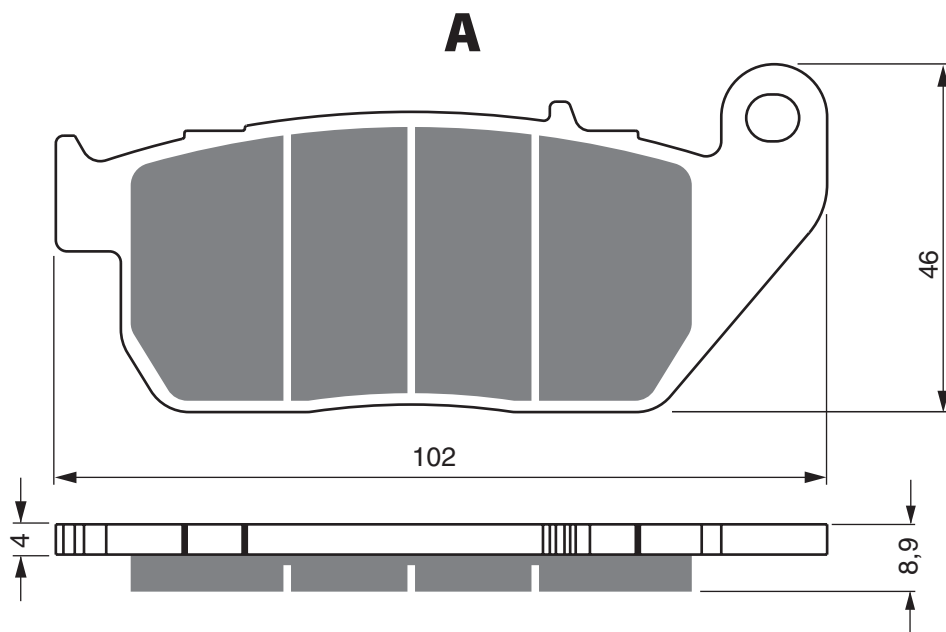

# Disc Brake Pads **GOLDfren**

**AD**

**S3**  
RACING

PART NUMBER

**272**

**HARLEY DAVIDSON**

|    |                            |       |    |
|----|----------------------------|-------|----|
| XL | 50th Anniversary Sportster | 07    | 2F |
| XL | 883 C Sportster Custom     | 04-07 | 2F |
| XL | 883 R Sportster            | 05-07 | 2F |
| XL | 883 Sportster STD          | 04-07 | 2F |
| XL | 1200 C Sportster Custom    | 04-07 | 2F |
| XL | 1200 L Sportster Low       | 07    | 2F |
| XL | 1200 R Sportster Roadster  | 04-07 | 2F |