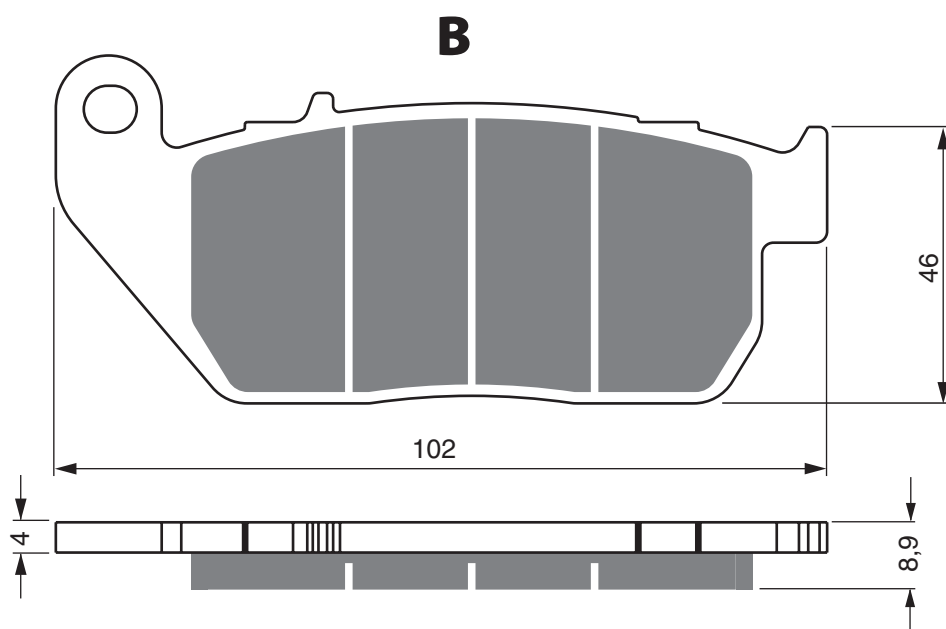

# Disc Brake Pads **GOLDfren**

**AD**

**S3**  
RACING

PART NUMBER

**272**

**HARLEY DAVIDSON**

|    |                            |       |    |
|----|----------------------------|-------|----|
| XL | 50th Anniversary Sportster | 07    | 2F |
| XL | 883 C Sportster Custom     | 04-07 | 2F |
| XL | 883 R Sportster            | 05-07 | 2F |
| XL | 883 Sportster STD          | 04-07 | 2F |
| XL | 1200 C Sportster Custom    | 04-07 | 2F |
| XL | 1200 L Sportster Low       | 07    | 2F |
| XL | 1200 R Sportster Roadster  | 04-07 | 2F |