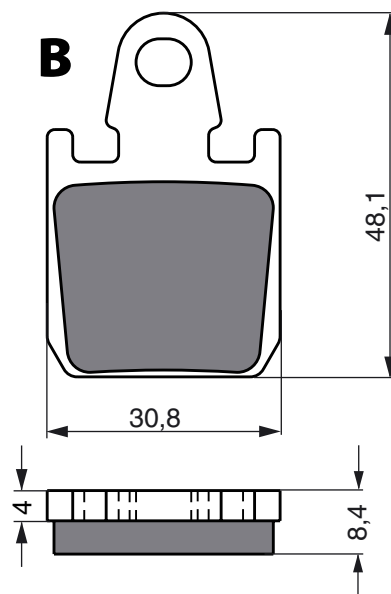

S3
RACING

GP4

GP5

PART NUMBER

246

YAMAHA

YZF - R1	1000	2007-	2F
MT - 01		2007-	2F

Disc Brake Pads **GOLDfren**

PART NUMBER

247

AD

S3
RACING

GP4

K5

TRIUMPH

BONNEVILLE AMERICA	2002 - 2006	R
BONNEVILLE 800	2001 - 2006	R
BONNEVILLE T100	2002 - 2006	R
TS95 DAYTONA	1997	R
DAYTONA 650	2005	R
DAYTONA 955I	1998 - 2000	R
DAYTONA 955I	2005 - 2006	R

SPEED TRIPLE	1997 - 2001	R
SPEED TRIPLE 955 CC	2002 - 2004	R
SPRINT RS	1999 - 2004	R
THRUXTON 900	2004 - 2006	R
SPEEDMASTER (865CC)	2005 - 2006	R
SPRINT ST (1050 CC)	2005 - 2006	R
SPEED TRIPLE (1050 CC) (FROM VIN 210445)	2005 - 2006	R