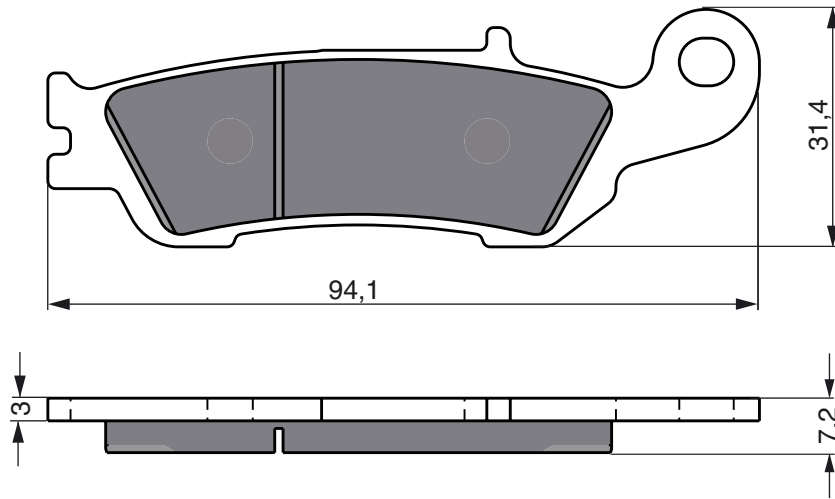

Disc Brake Pads **GOLDfren**

S3
RACING

AD

K5-LX

PART NUMBER

248

A