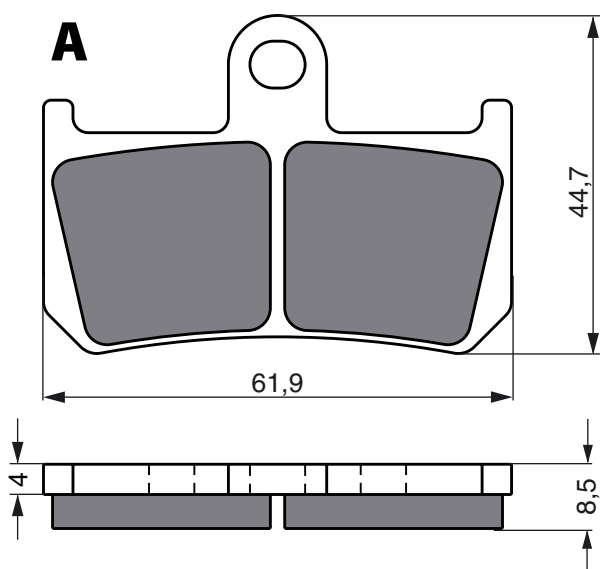

S3
RACING

GP4

GP5

PART NUMBER

246

YAMAHA

YZF - R1	1000	2007-	2F
MT - 01		2007-	2F

Disc Brake Pads **GOLDfren**

PART NUMBER

247

AD

S3
RACING

GP4

K5

TRIUMPH

BONNEVILLE AMERICA	2002 - 2006	R
BONNEVILLE 800	2001 - 2006	R
BONNEVILLE T100	2002 - 2006	R
TS95 DAYTONA	1997	R
DAYTONA 650	2005	R
DAYTONA 955I	1998 - 2000	R
DAYTONA 955I	2005 - 2006	R

SPEED TRIPLE	1997 - 2001	R
SPEED TRIPLE 955 CC	2002 - 2004	R
SPRINT RS	1999 - 2004	R
THRUXTON 900	2004 - 2006	R
SPEEDMASTER (865CC)	2005 - 2006	R
SPRINT ST (1050 CC)	2005 - 2006	R
SPEED TRIPLE (1050 CC) (FROM VIN 210445)	2005 - 2006	R