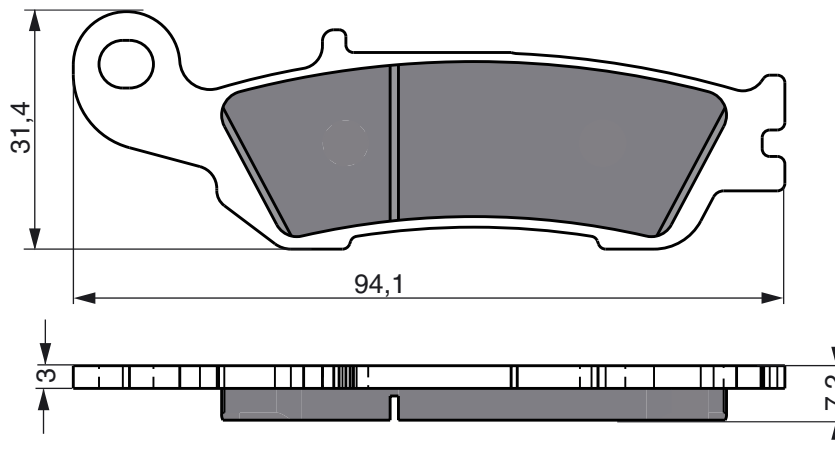

Disc Brake Pads **GOLDfren**

S3
RACING

AD

K5-LX

PART NUMBER

248

A

B

YAMAHA

YZ 250 F 2007 - F